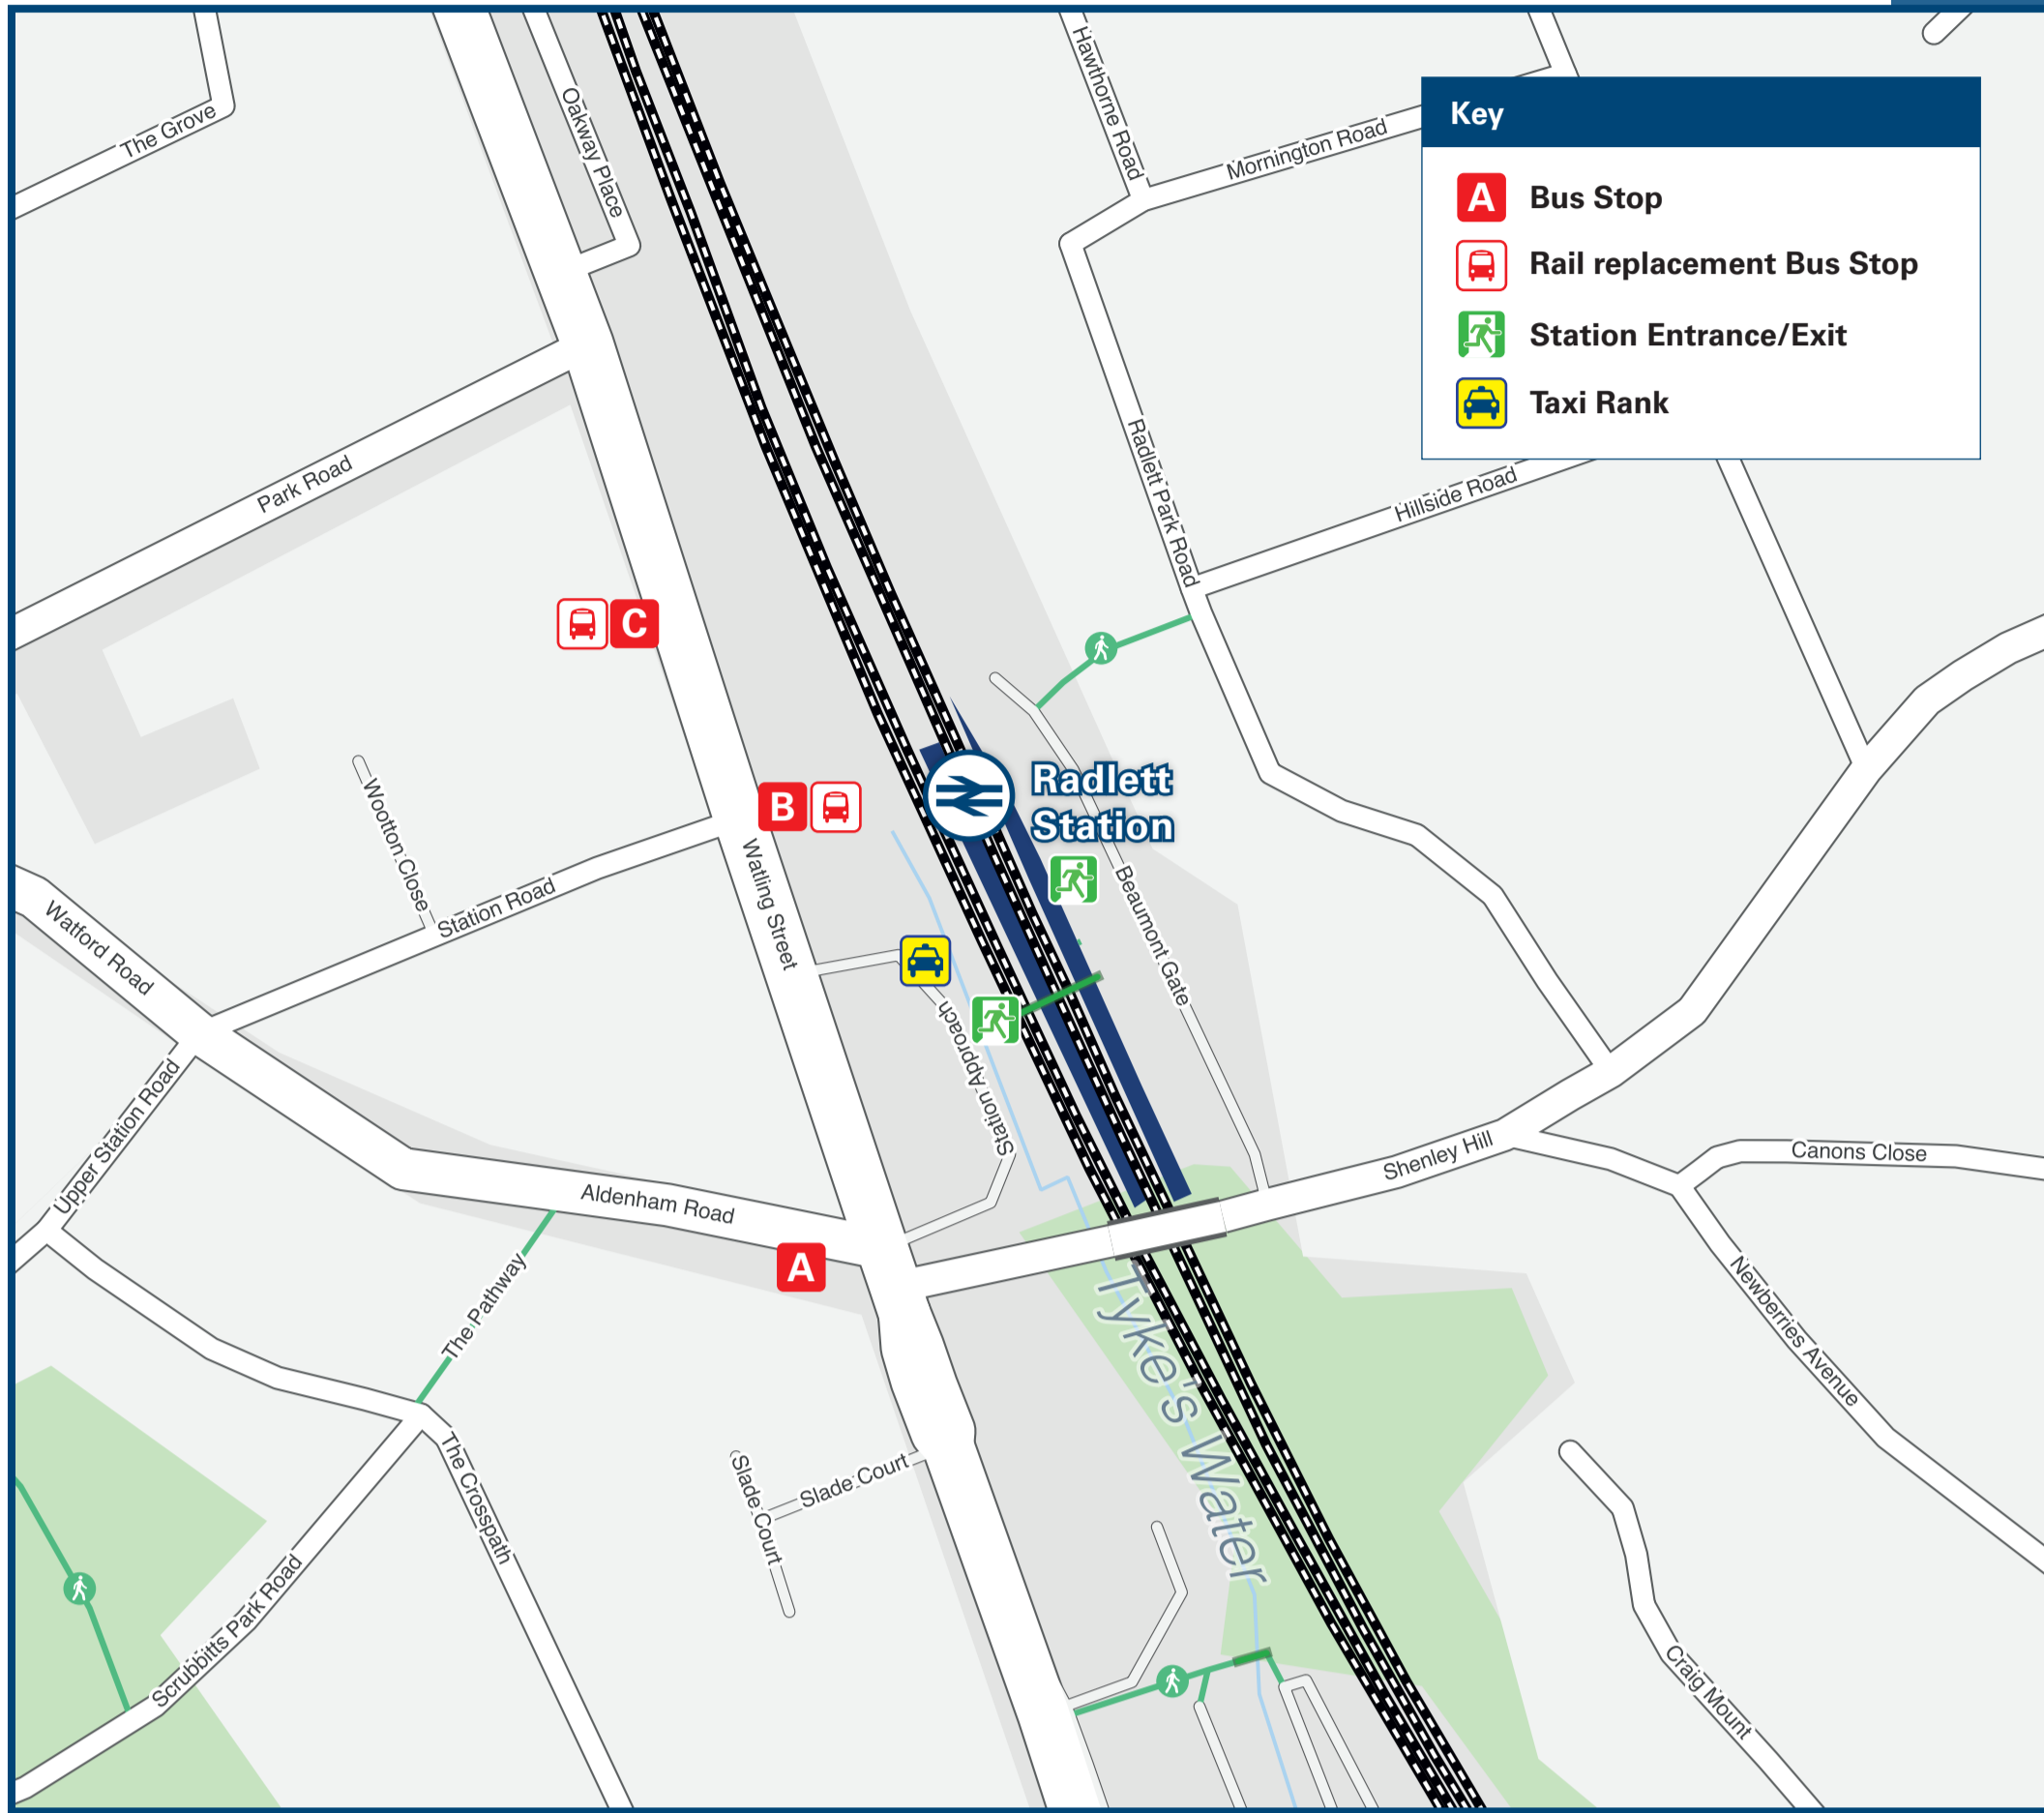

Radlett Station

Onward Travel Information

Buses and Taxis

Rail replacement bus services depart from public bus stops B towards London, and from bus stop C on Watling Street towards St Albans.

Local area map

Main destinations by bus

(Data correct at May 2024)

DESTINATION	BUS ROUTES	BUS STOP
● Aldenham	602	A
● Batlers Green	602	A
Borehamwood	601	B
Bushey Station	602	A
Colney Street	601	C
Fleetville (St Albans)	602	B
Harperbury Park	338	B
Hatfield (Business Park)	601	C
Hatfield (Town Centre & Station)	602	B