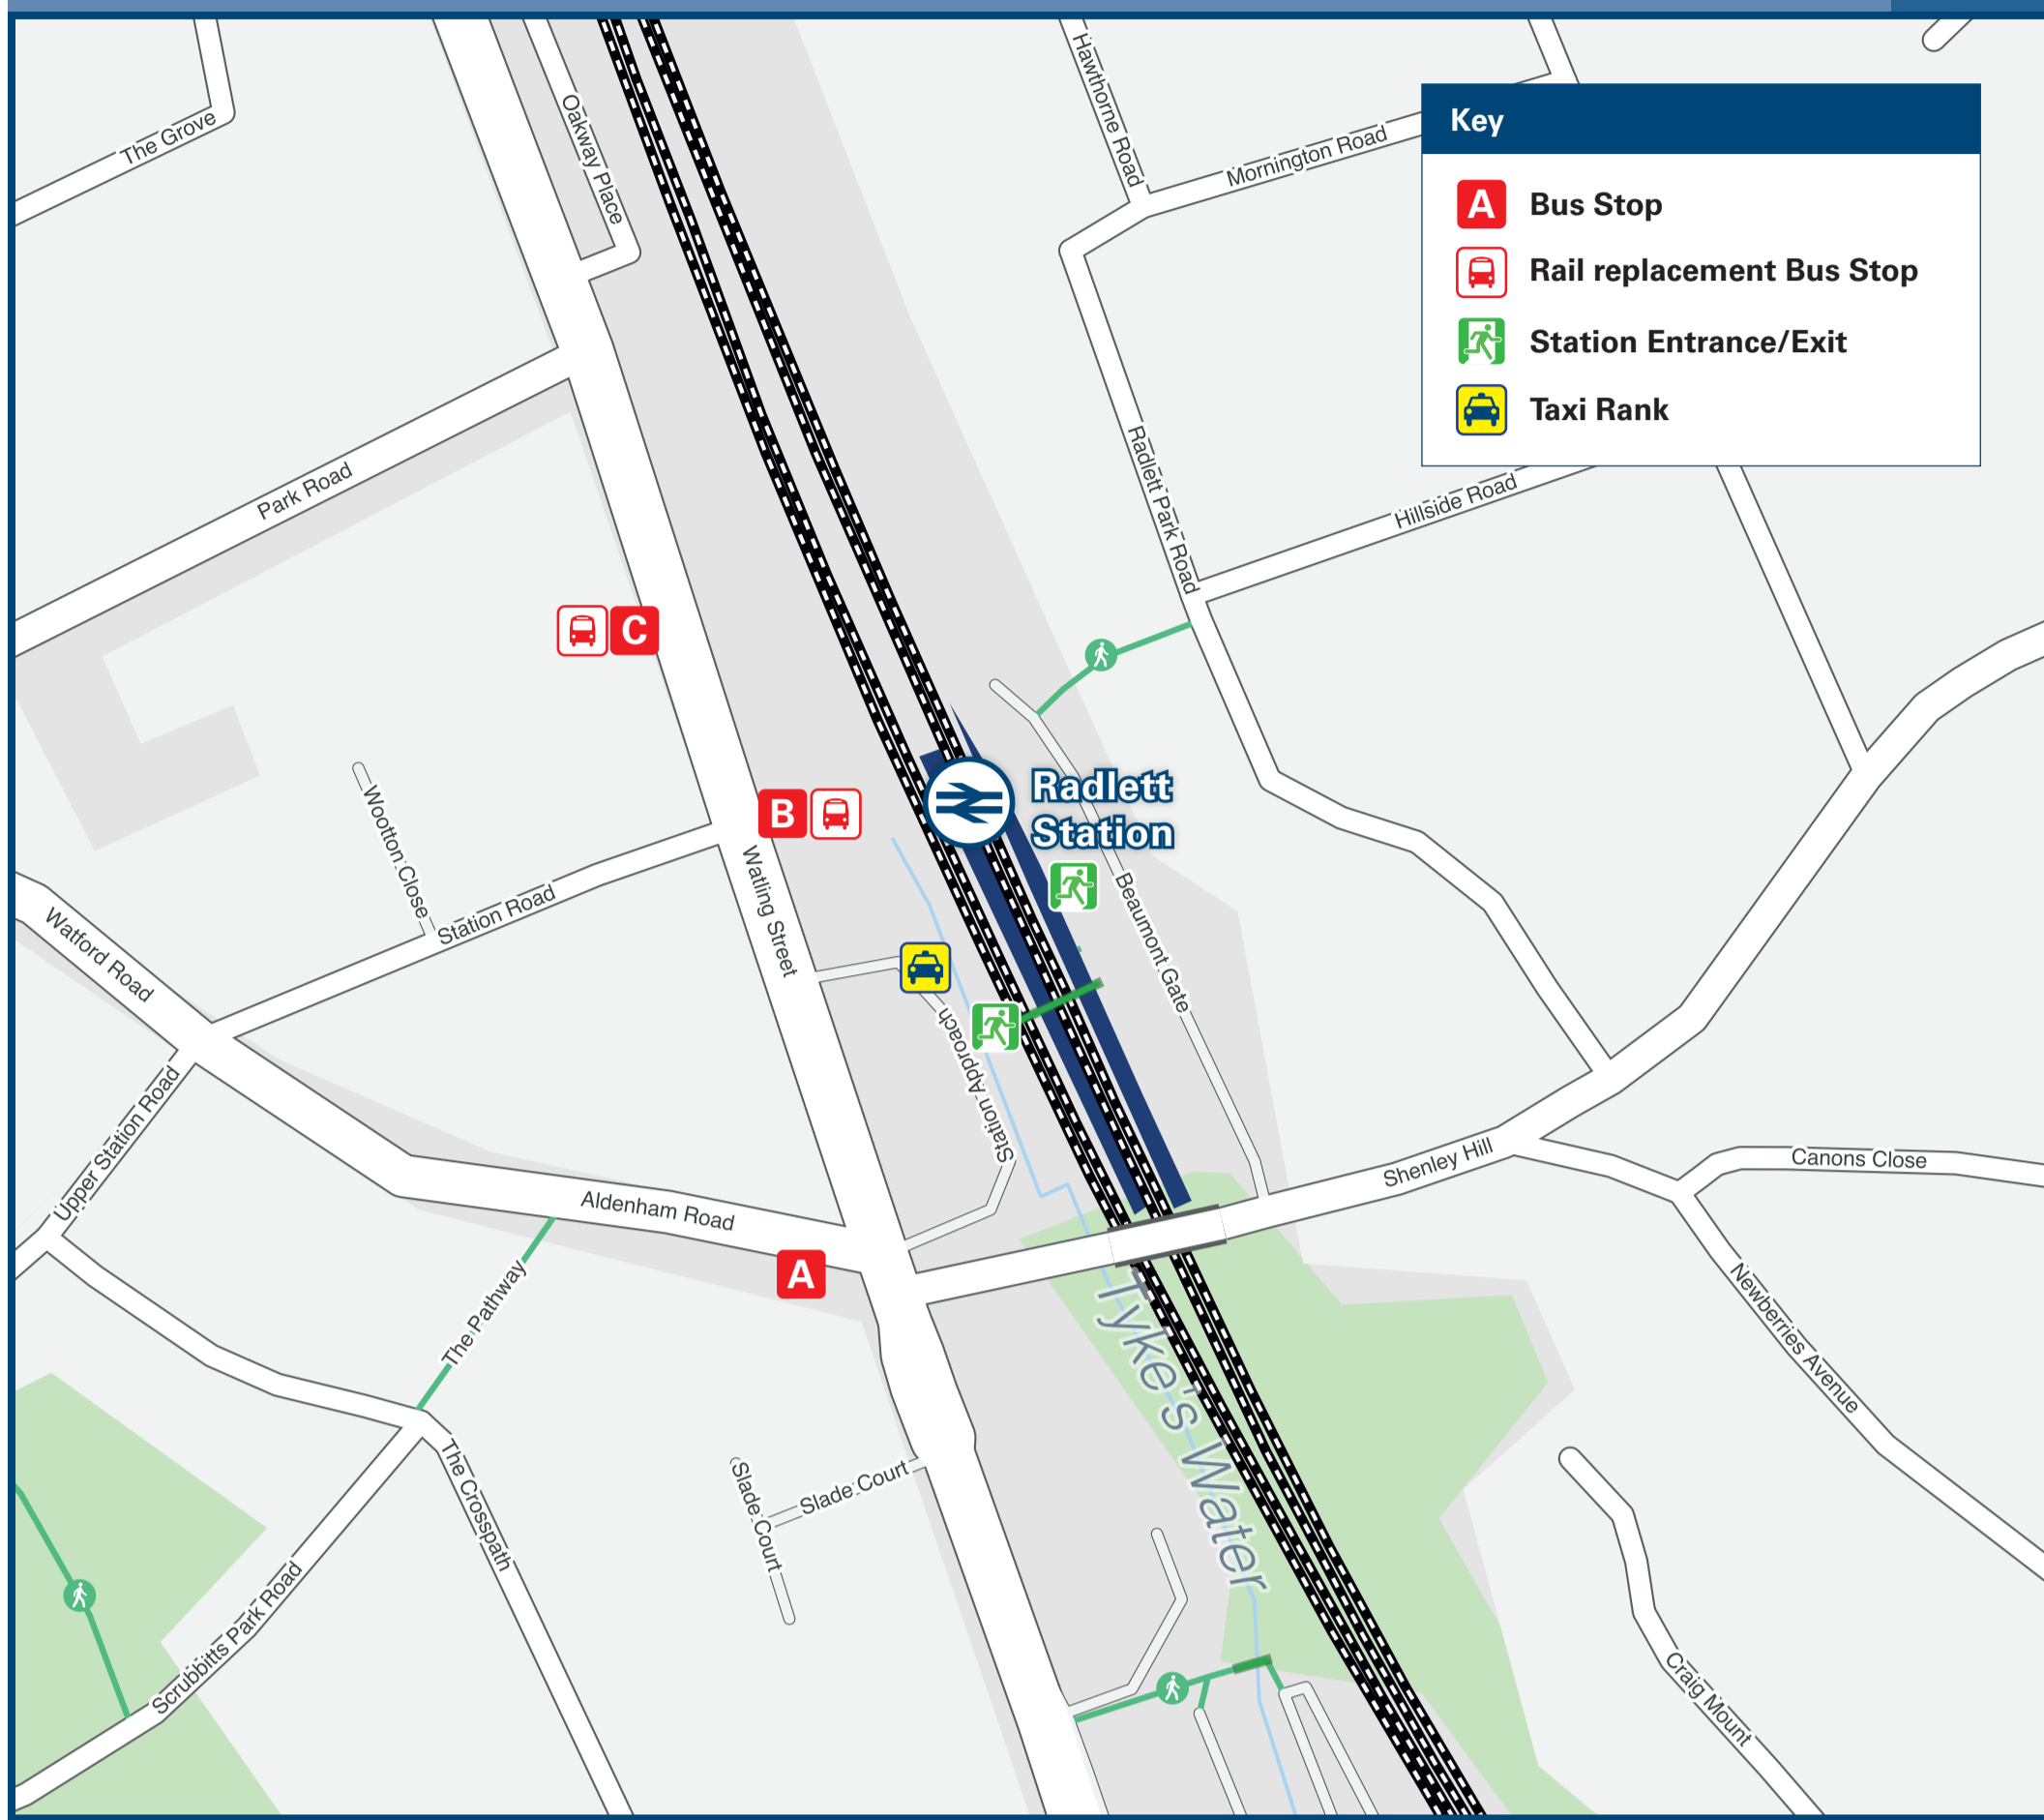

Radlett Station

Onward Travel Information

Buses and Taxis

Rail replacement bus pick-up point is at the front of the station.