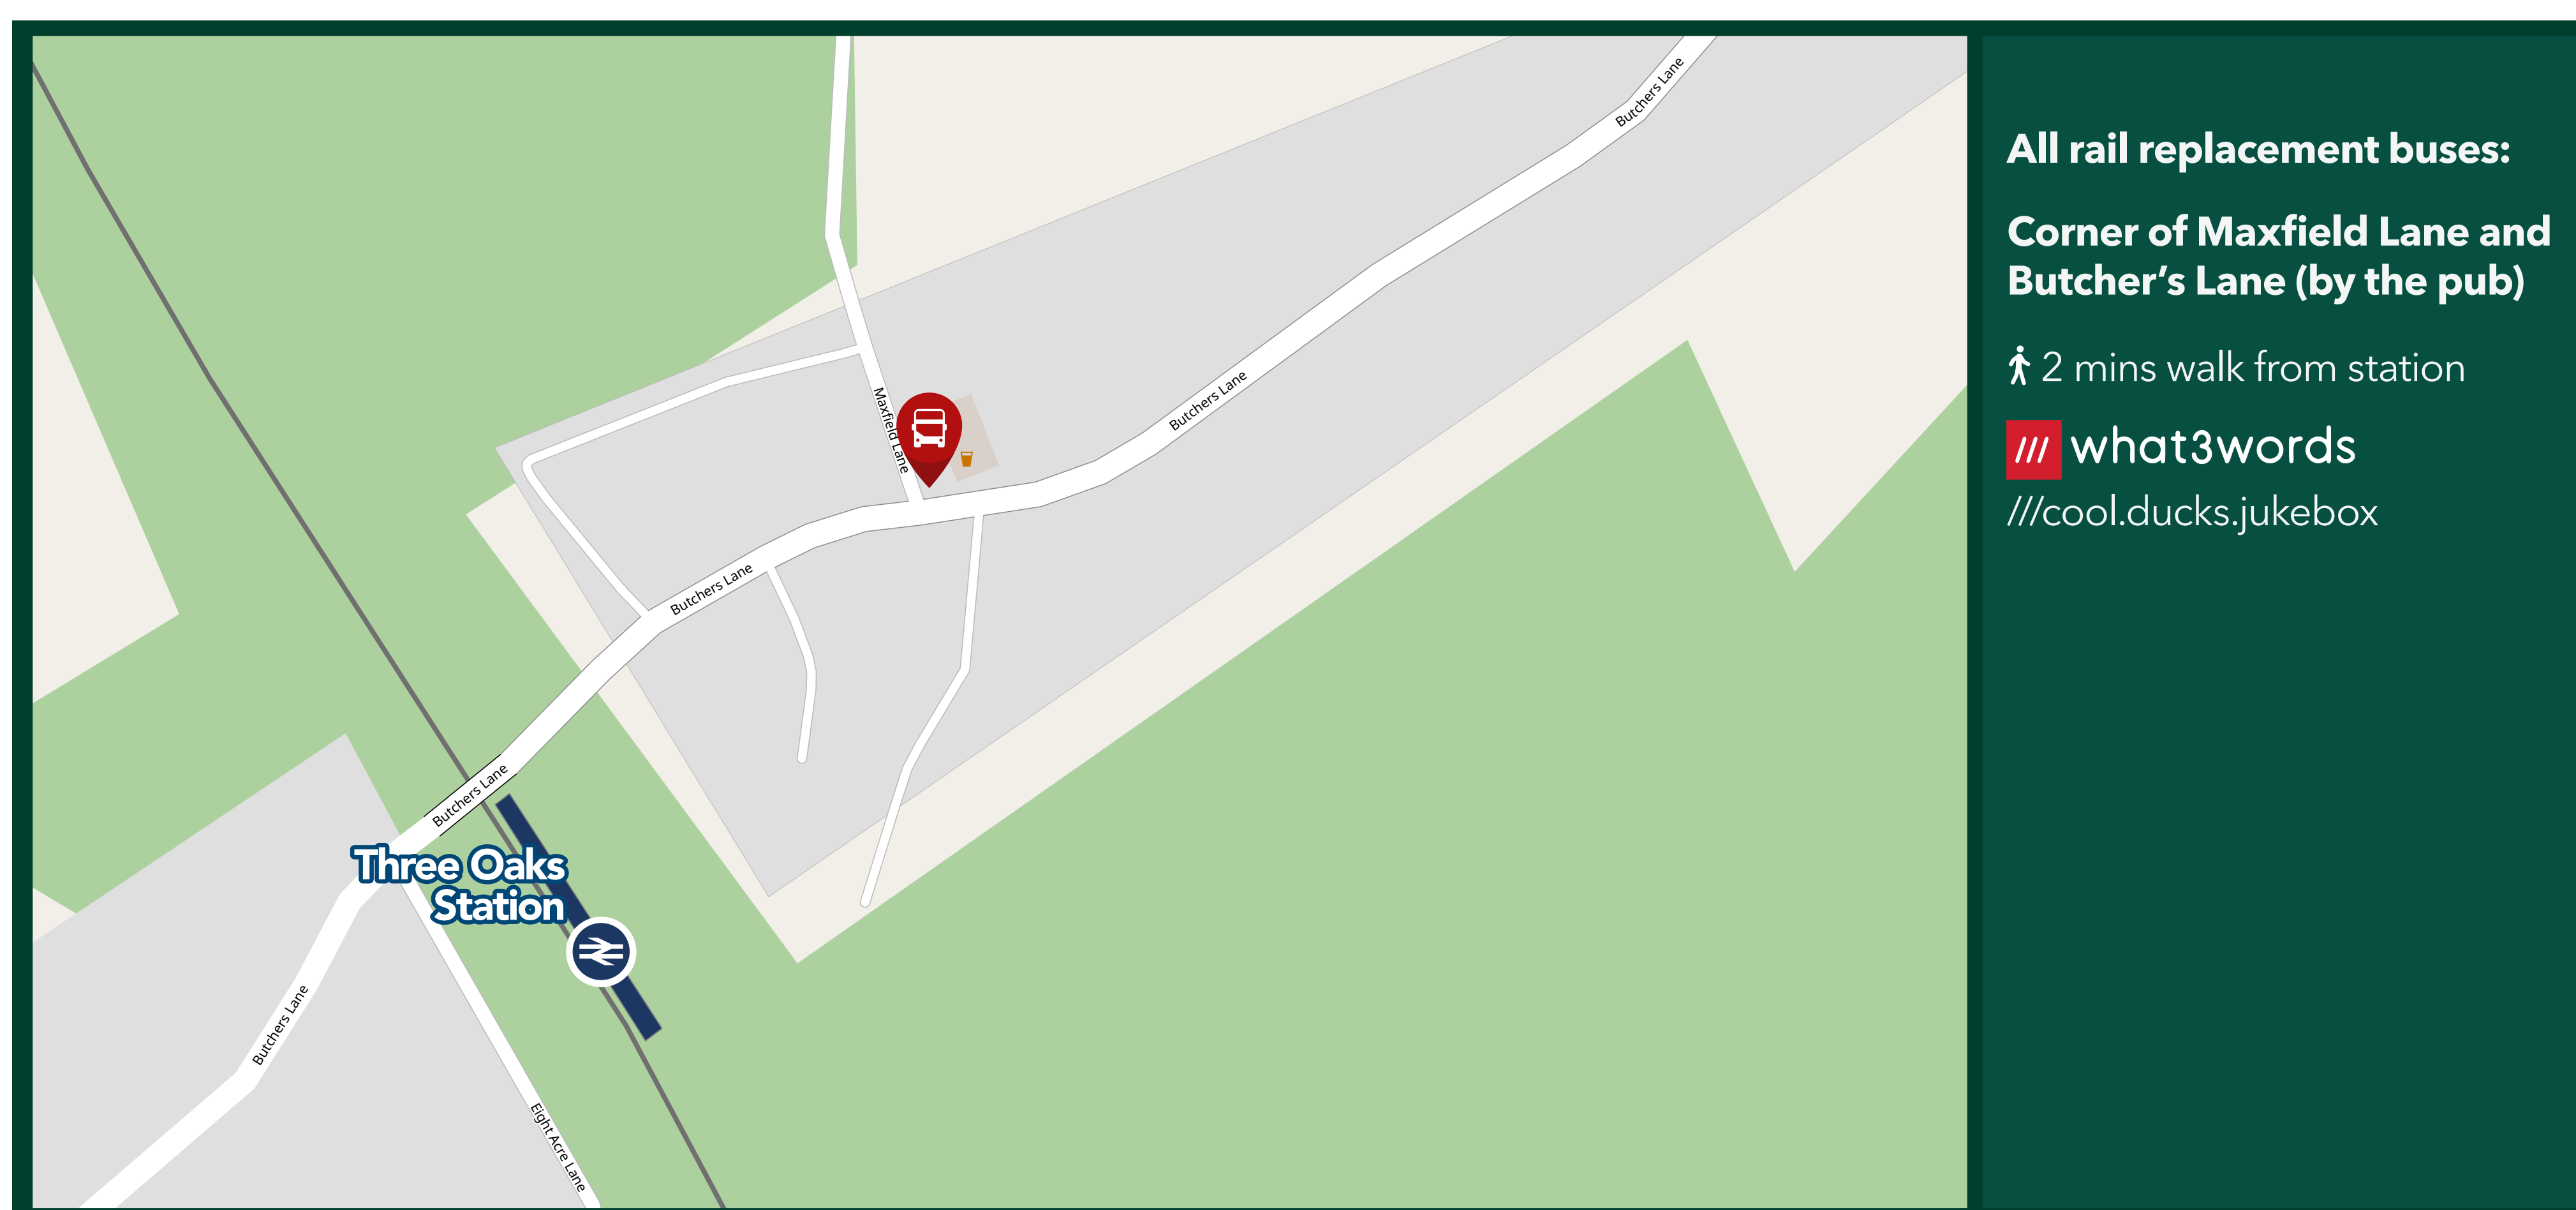

Rail Replacement Bus Services

Three Oaks

When trains are unable to run due to improvement works or disruption, dedicated replacement buses will stop at the locations shown below.

Rail replacement buses will display a prominent sign in the front window.

For journeys on regular scheduled buses, information on bus stops can be found on the separate "Onward Travel" poster or by scanning the QR code below to access the information page for this station.

All rail replacement buses:

Corner of Maxfield Lane and Butcher's Lane (by the pub)

↑ 2 mins walk from station

what3words

///cool.ducks.jukebox

For the latest information and to plan your journey:

- visit nationalrail.co.uk
- call National Rail Enquiries on **03457 48 49 50**
- speak to a member of staff or press the information button on the Help Point

Assisted travel

When we provide rail replacement buses or coaches, we use accessible vehicles. If this is not possible, we will provide an alternative accessible option.

If you would like to speak to the assisted travel team about your requirements, please contact them on:

- southernrailway.com/assistedtravel
- **0800 138 1016**
- **0800 138 1018 (Textphone)**

Travelling with a full size bike

For safety reasons, we can't take non-folding bikes on rail replacement buses.

Buying a ticket

Please buy your rail ticket before you travel. Tickets cannot be bought onboard buses and you may be denied boarding if you attempt to board a bus without a ticket (unless ticket issuing facilities are not available).

Smartcard users

When boarding a rail replacement bus, please touch in and out at the station as usual.

Use what3words to navigate to your stop

Navigate to the stop using your phone and what3words. Visit what3words.com or download the what3words app and enter the reference words next to your stop on the map above to get precise directions.

2024-10_CL_SN_RRB_TOK_DR

More information about this station at

southernrailway.com

SOUTHERN