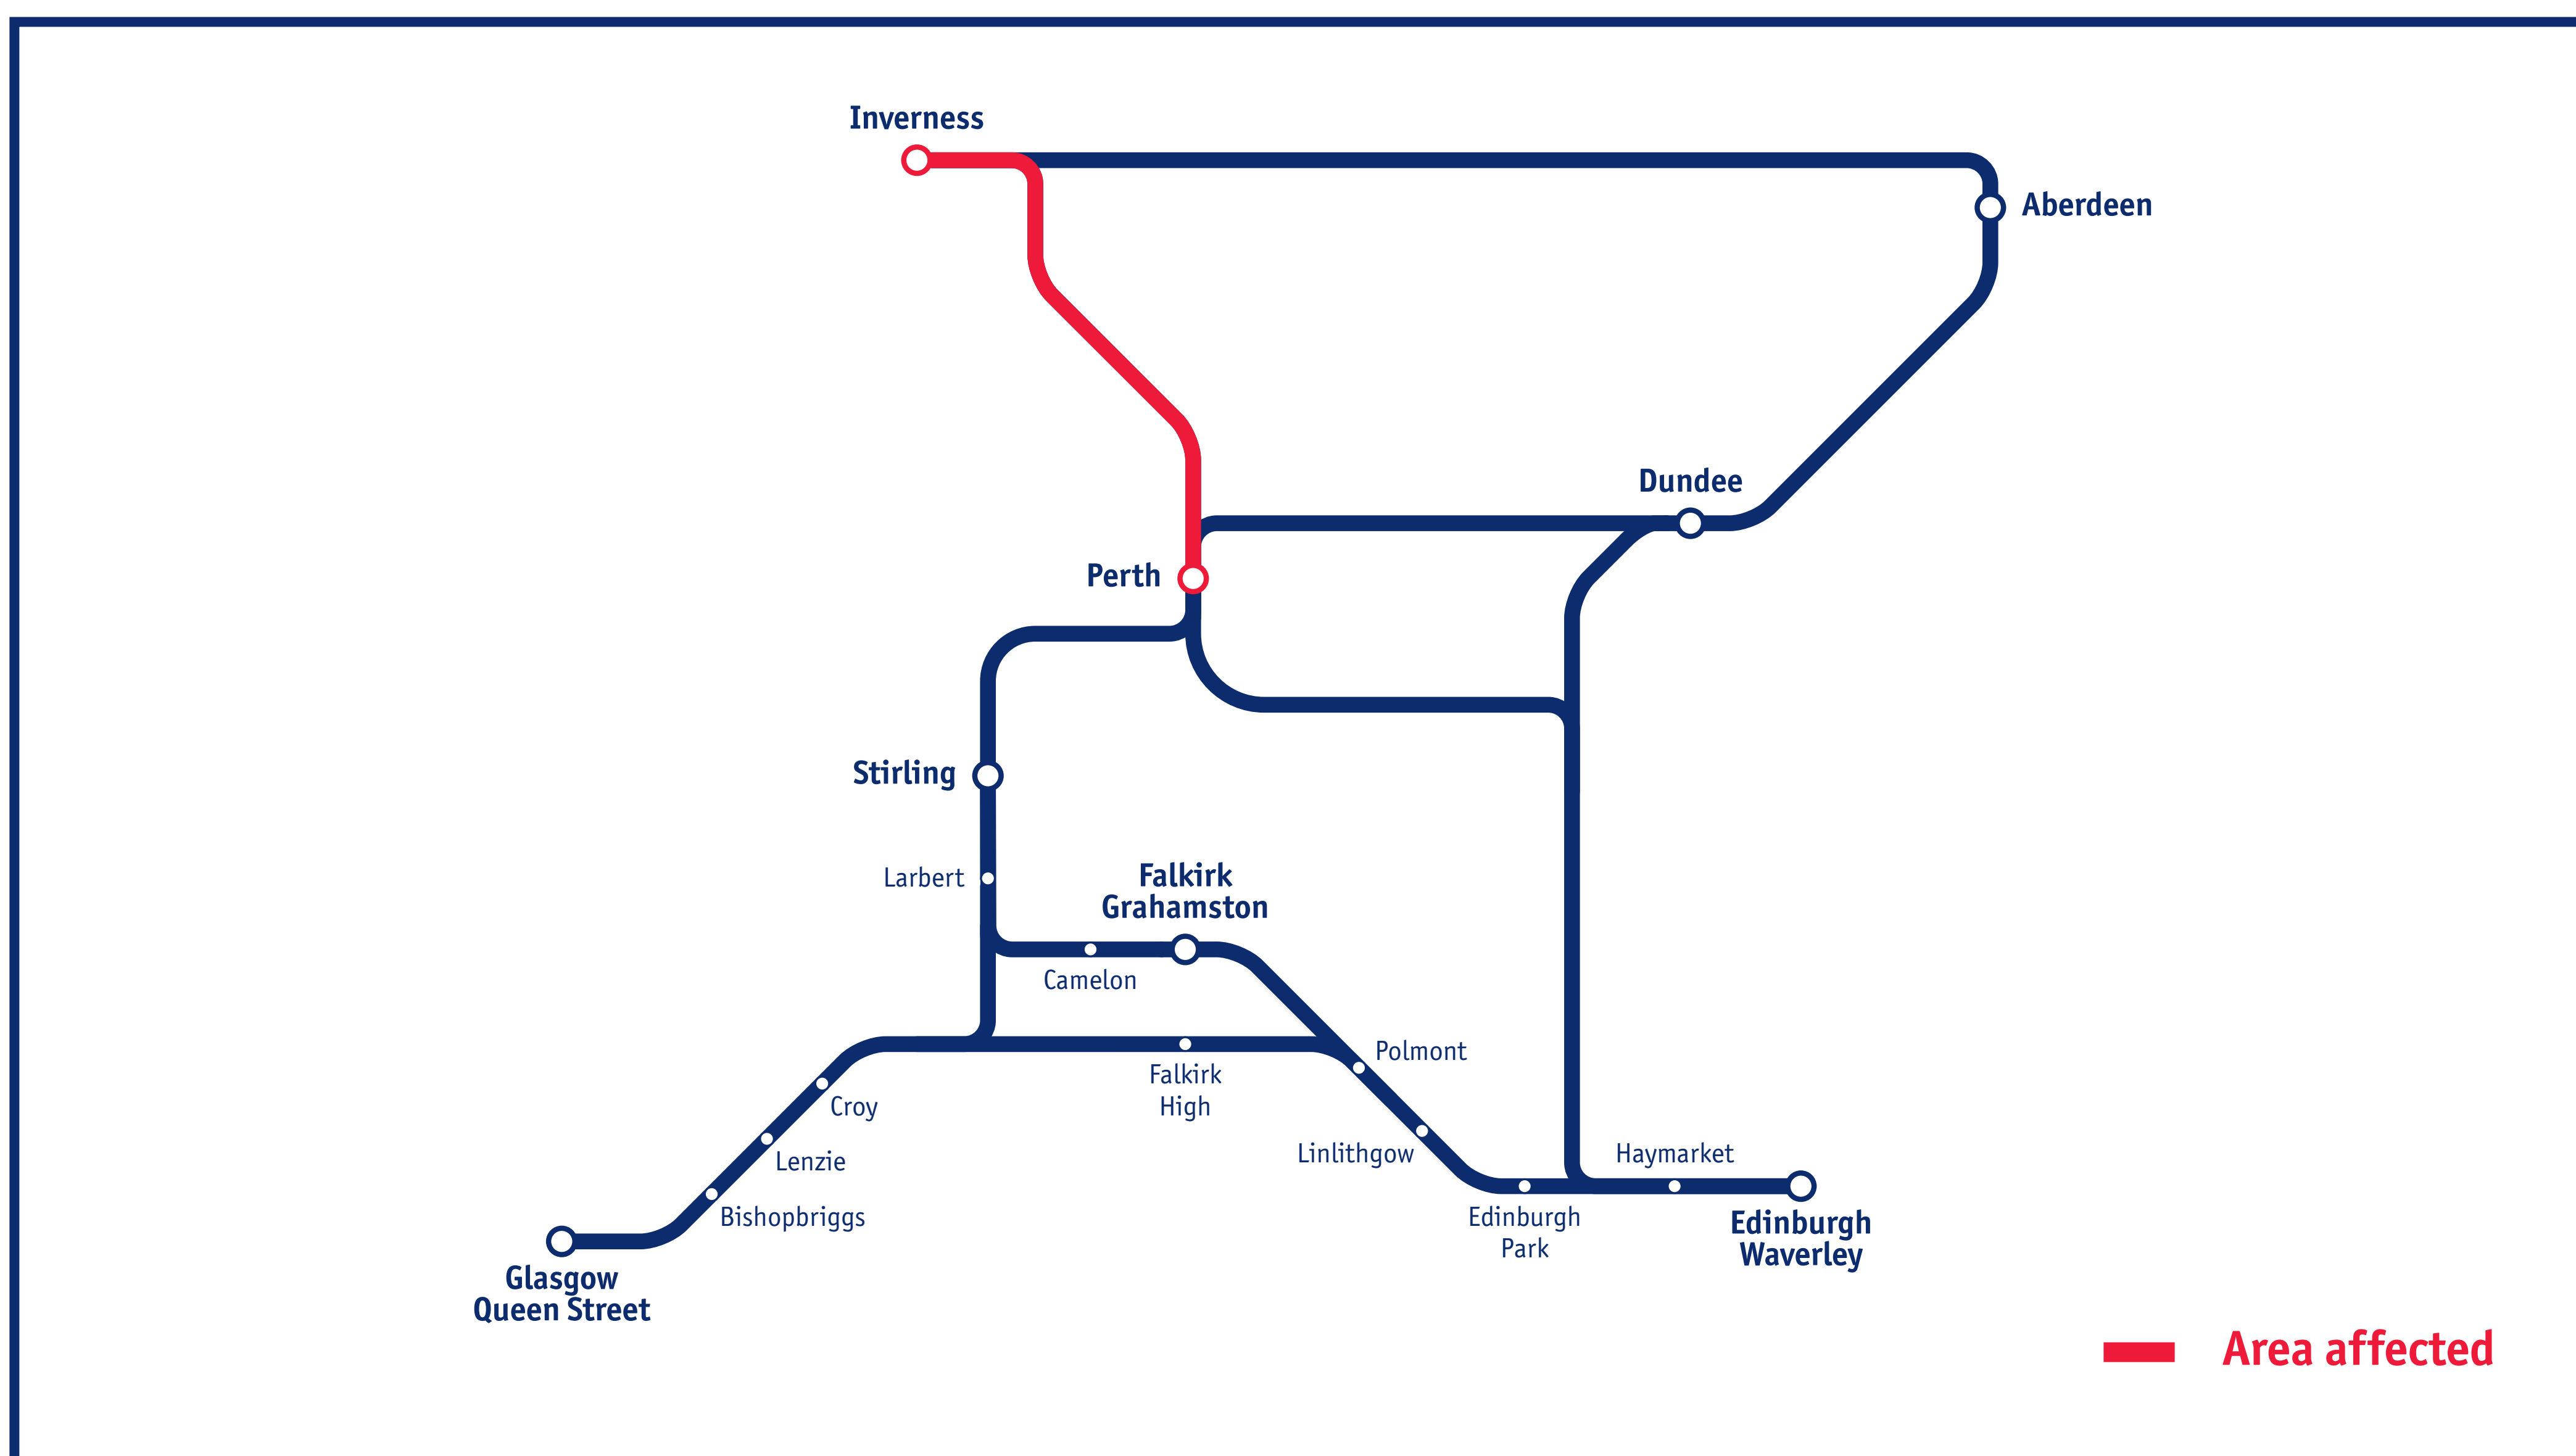

Service Alterations

Glasgow / Edinburgh - Inverness

Saturday 2 & Sunday 3 December

If you travel to / from any of the stations marked in red above, your journey may be affected as follows:

Glasgow Queen Street / Edinburgh to Inverness

Buses replace trains between Perth and Inverness, calling at intermediate stations.

Journey times may be increased. Some journeys may not be available. Please visit www.scotrail.co.uk or download our app to check your own journey.

Produced by ScotRail. SR590/12-23

www.scotrail.co.uk