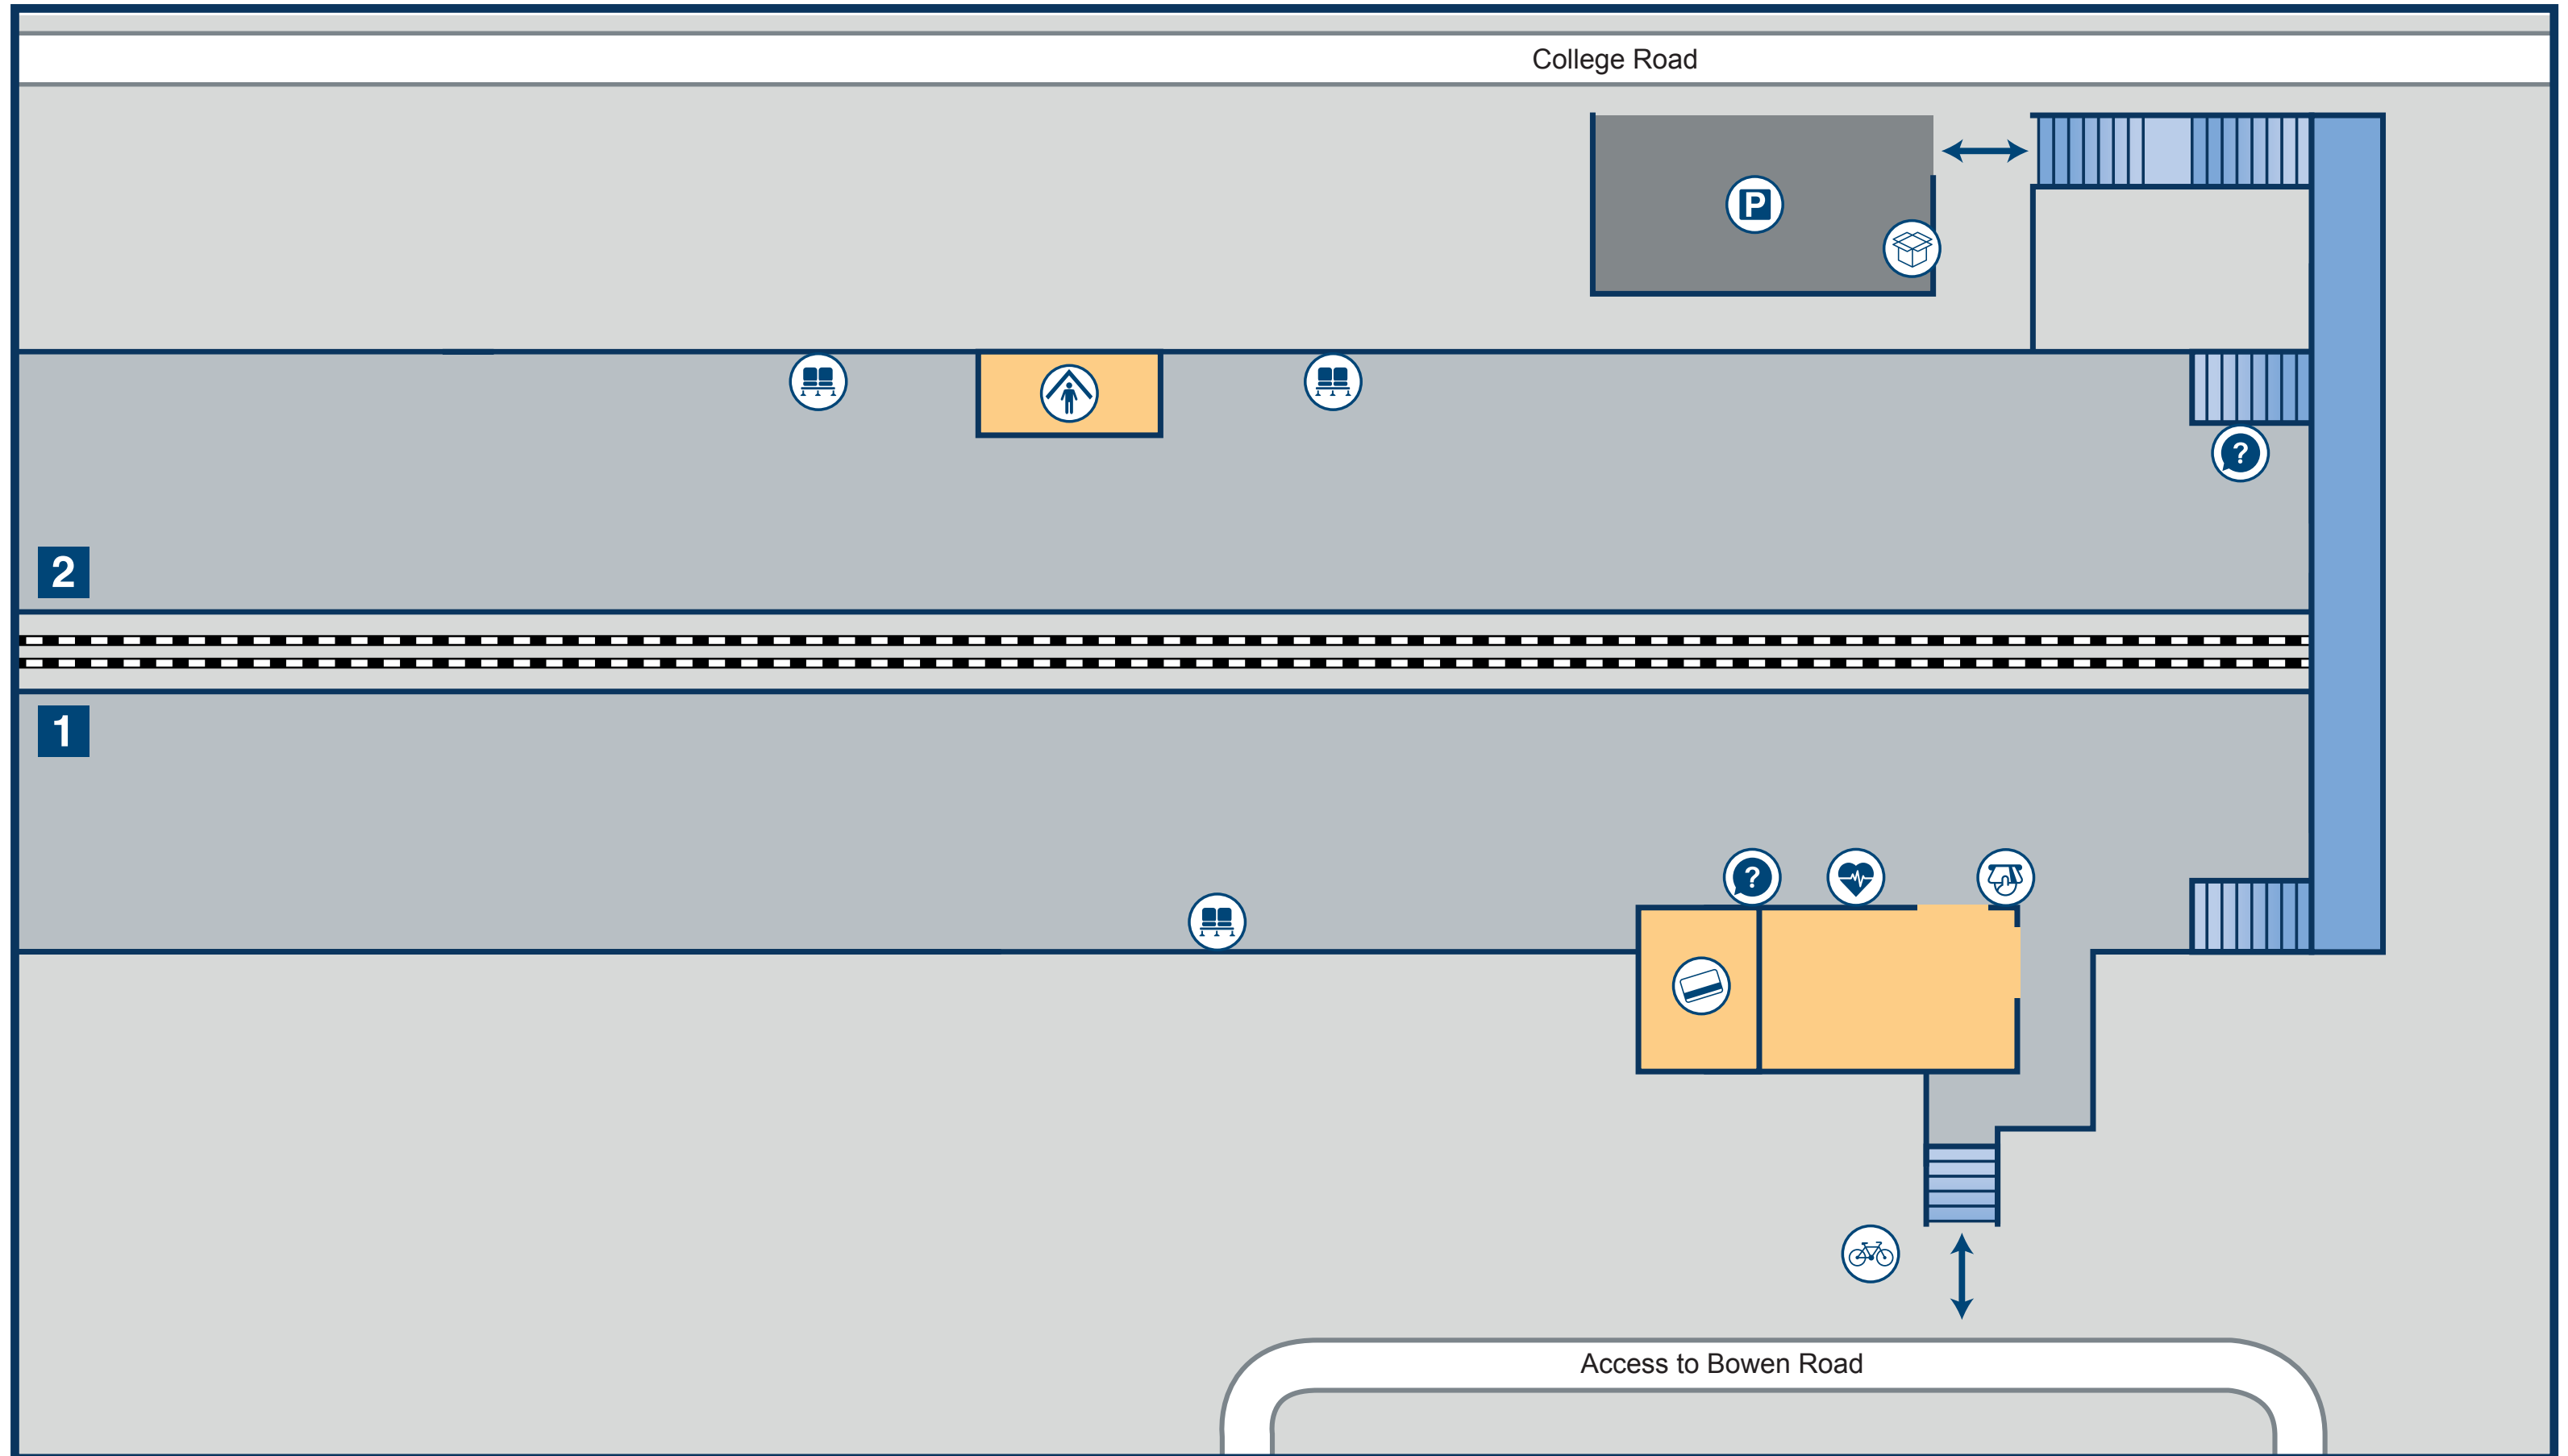

# Sydenham Hill Station Plan

## Key

Car Park

Cycle Rack

Defibrillator

Entrance / Exit

Help Point

Parcel Hub

Platform

Seats

Shelter

Ticket Machine

Ticket Office