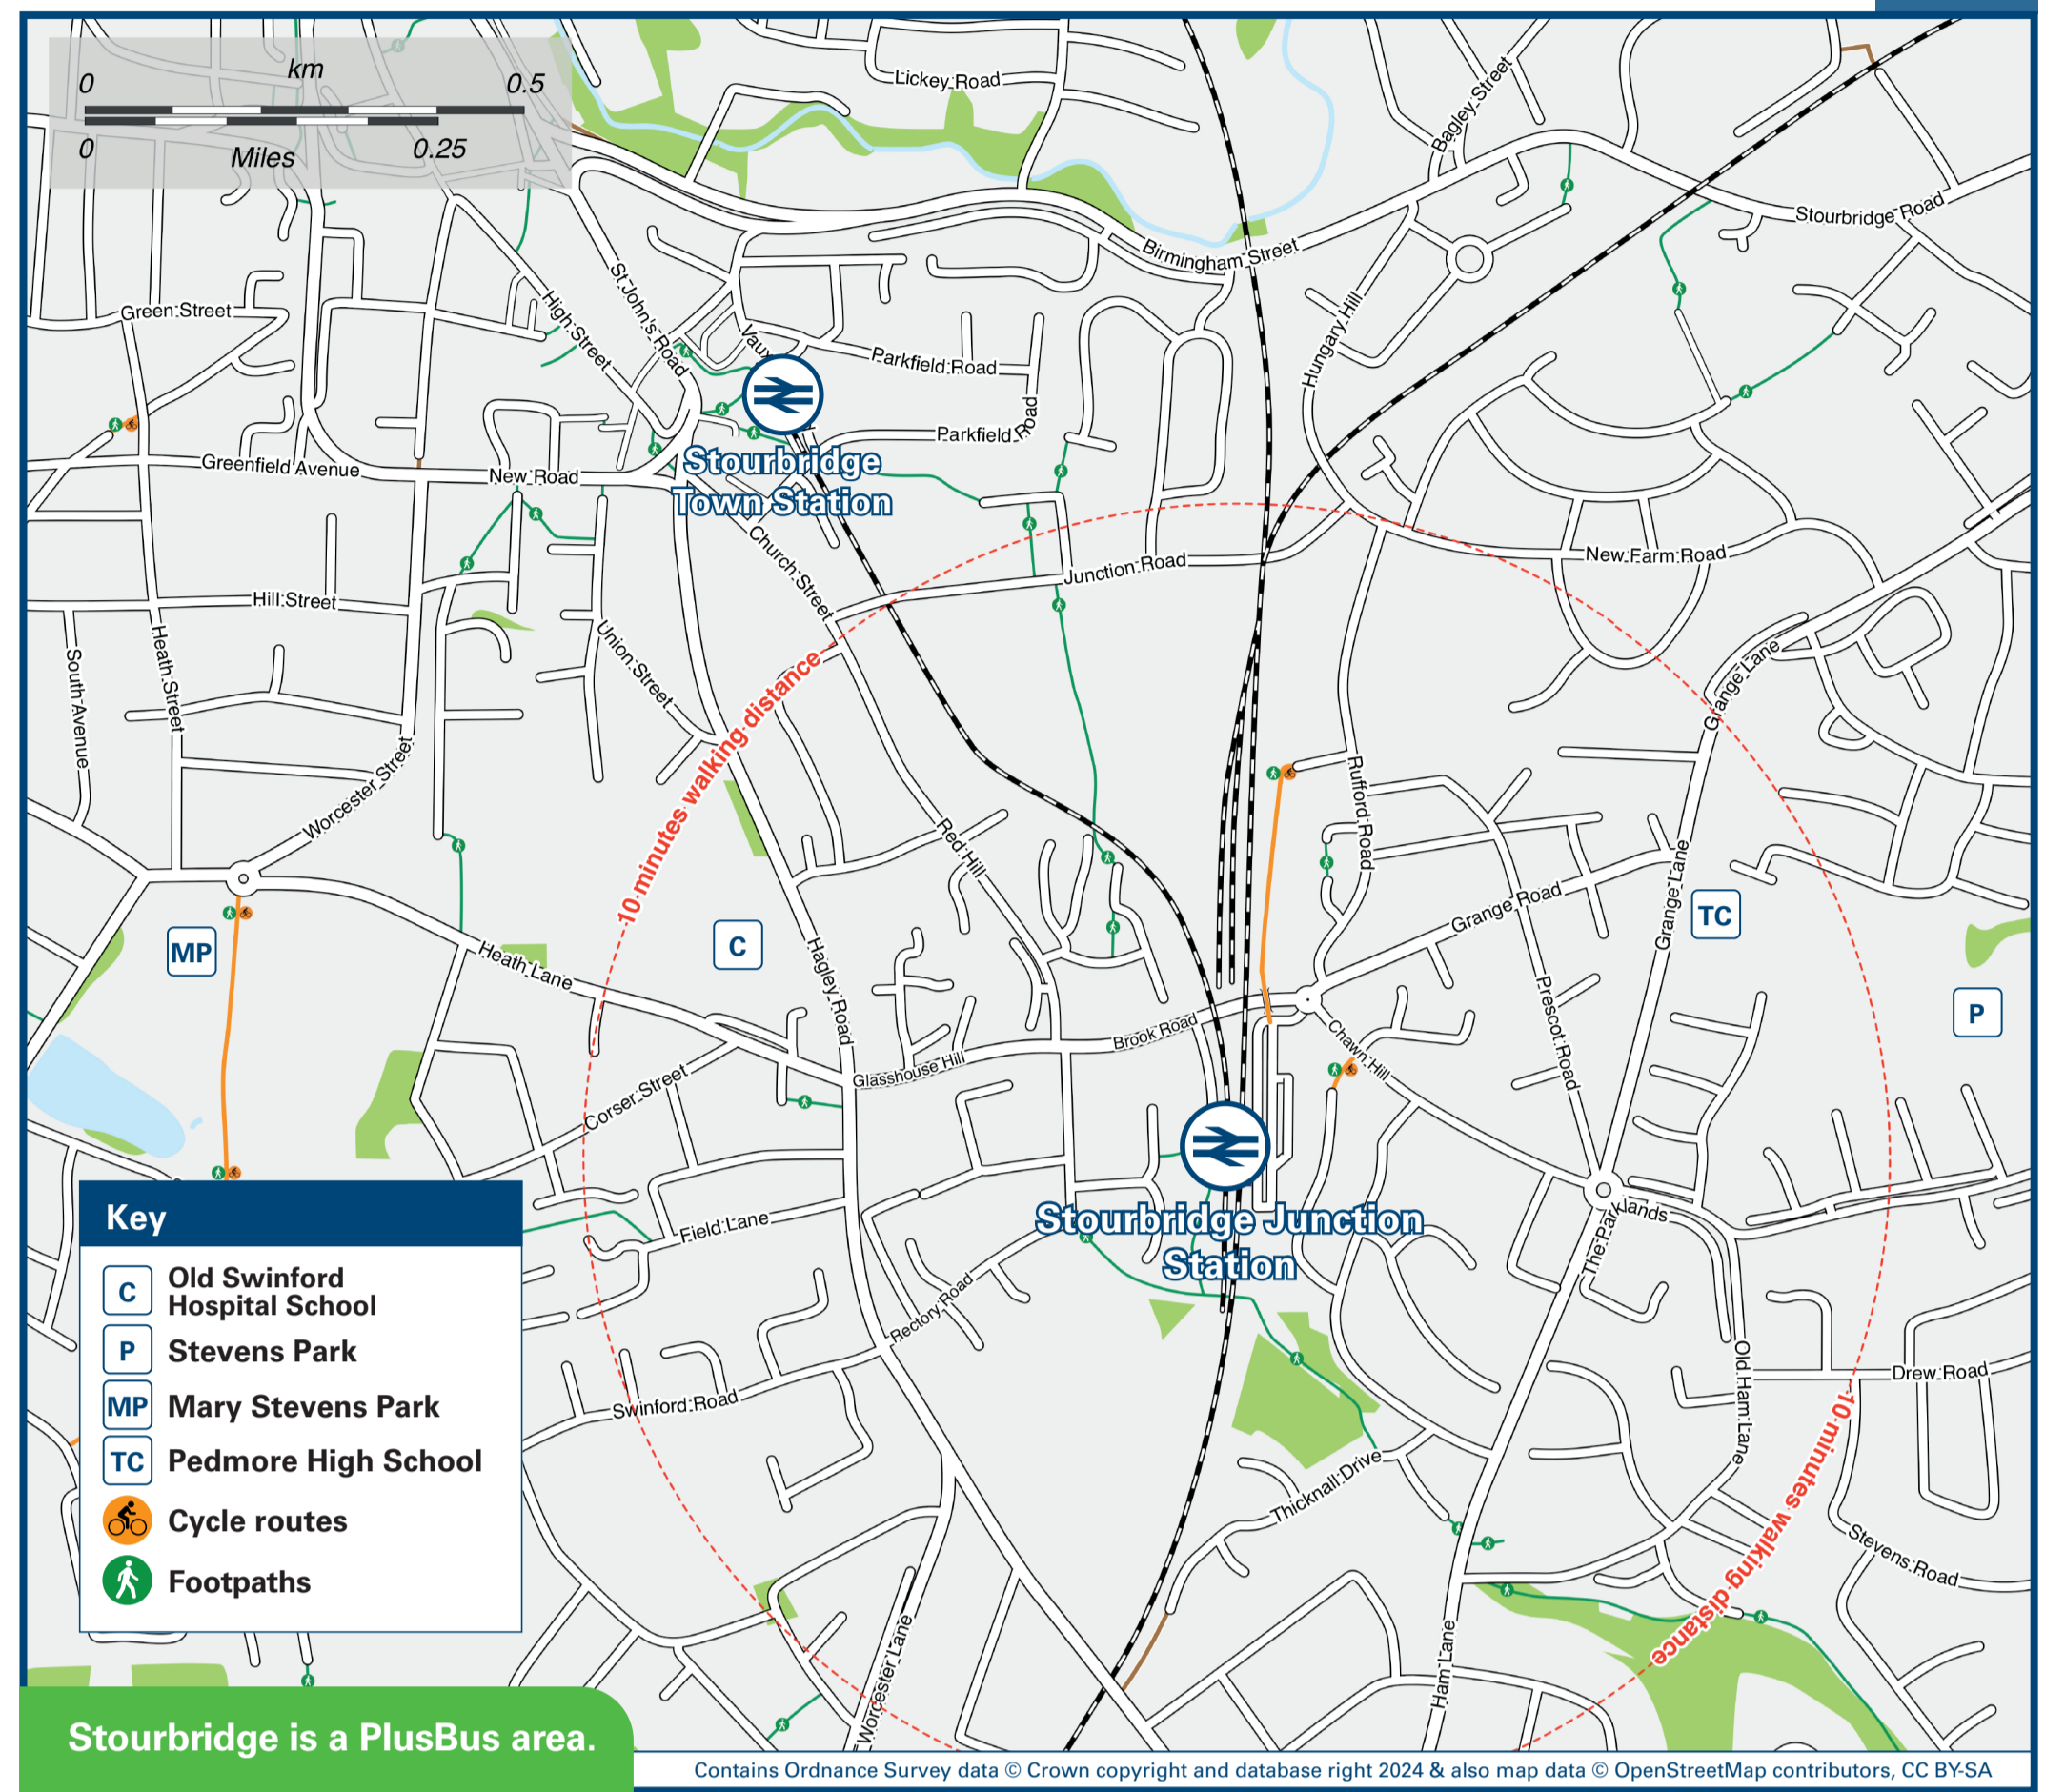

Stourbridge Junction Station

Onward Travel Information

Buses

Rail replacement buses/coaches collect from the bus stop in the main station car park.

Local area map

PlusBus is a discount price 'bus pass' that you buy with your train ticket. It gives you unlimited bus travel around your chosen town, on participating buses. Visit www.plusbus.info

Main destinations by bus

(Data correct at July 2024)

DESTINATION	BUS ROUTES	BUS STOP
● Baptist End	7	A
● Darby End	7	A
● Dixons Green	7	A
● Dudley	7	A
● Fatherless Barn	142, 142A	A
● Halesowen	142, 142A	A
● Hasbury	142, 142A	A
● High Park Avenue	7	B
● Lye	7	A
● Merry Hill Centre	7, 142, 142A	A

DESTINATION	BUS ROUTES	BUS STOP
● Norton	7	B
● Pedmore	7	A
● Pedmore Lane	7	A
● Quarry Bank (Mount Pleasant)	7	A
● Saltwells	7	A
● Short Cross	142, 142A	A
● Stambermill	142, 142A	A
● Stourbridge Cemetery & Crematorium	7	B
● Stourbridge (Town Centre)	7, 142, 142A	B

DESTINATION	BUS ROUTES	BUS STOP
● Withymoore Village	142, 142A	A
● Wollaston Junction	7	B
● Wollescote	7, 142, 142A	A
● Wynall	7, 142, 142A	A

Notes

- PlusBus destination, please see below for details. Bus route 7 runs daily, Mondays to Sundays. Bus routes 142 & 142A run hourly daytime Mondays to Saturdays services. No Sunday services.
- 🚆 Direct train services operate to this destination from this Station.