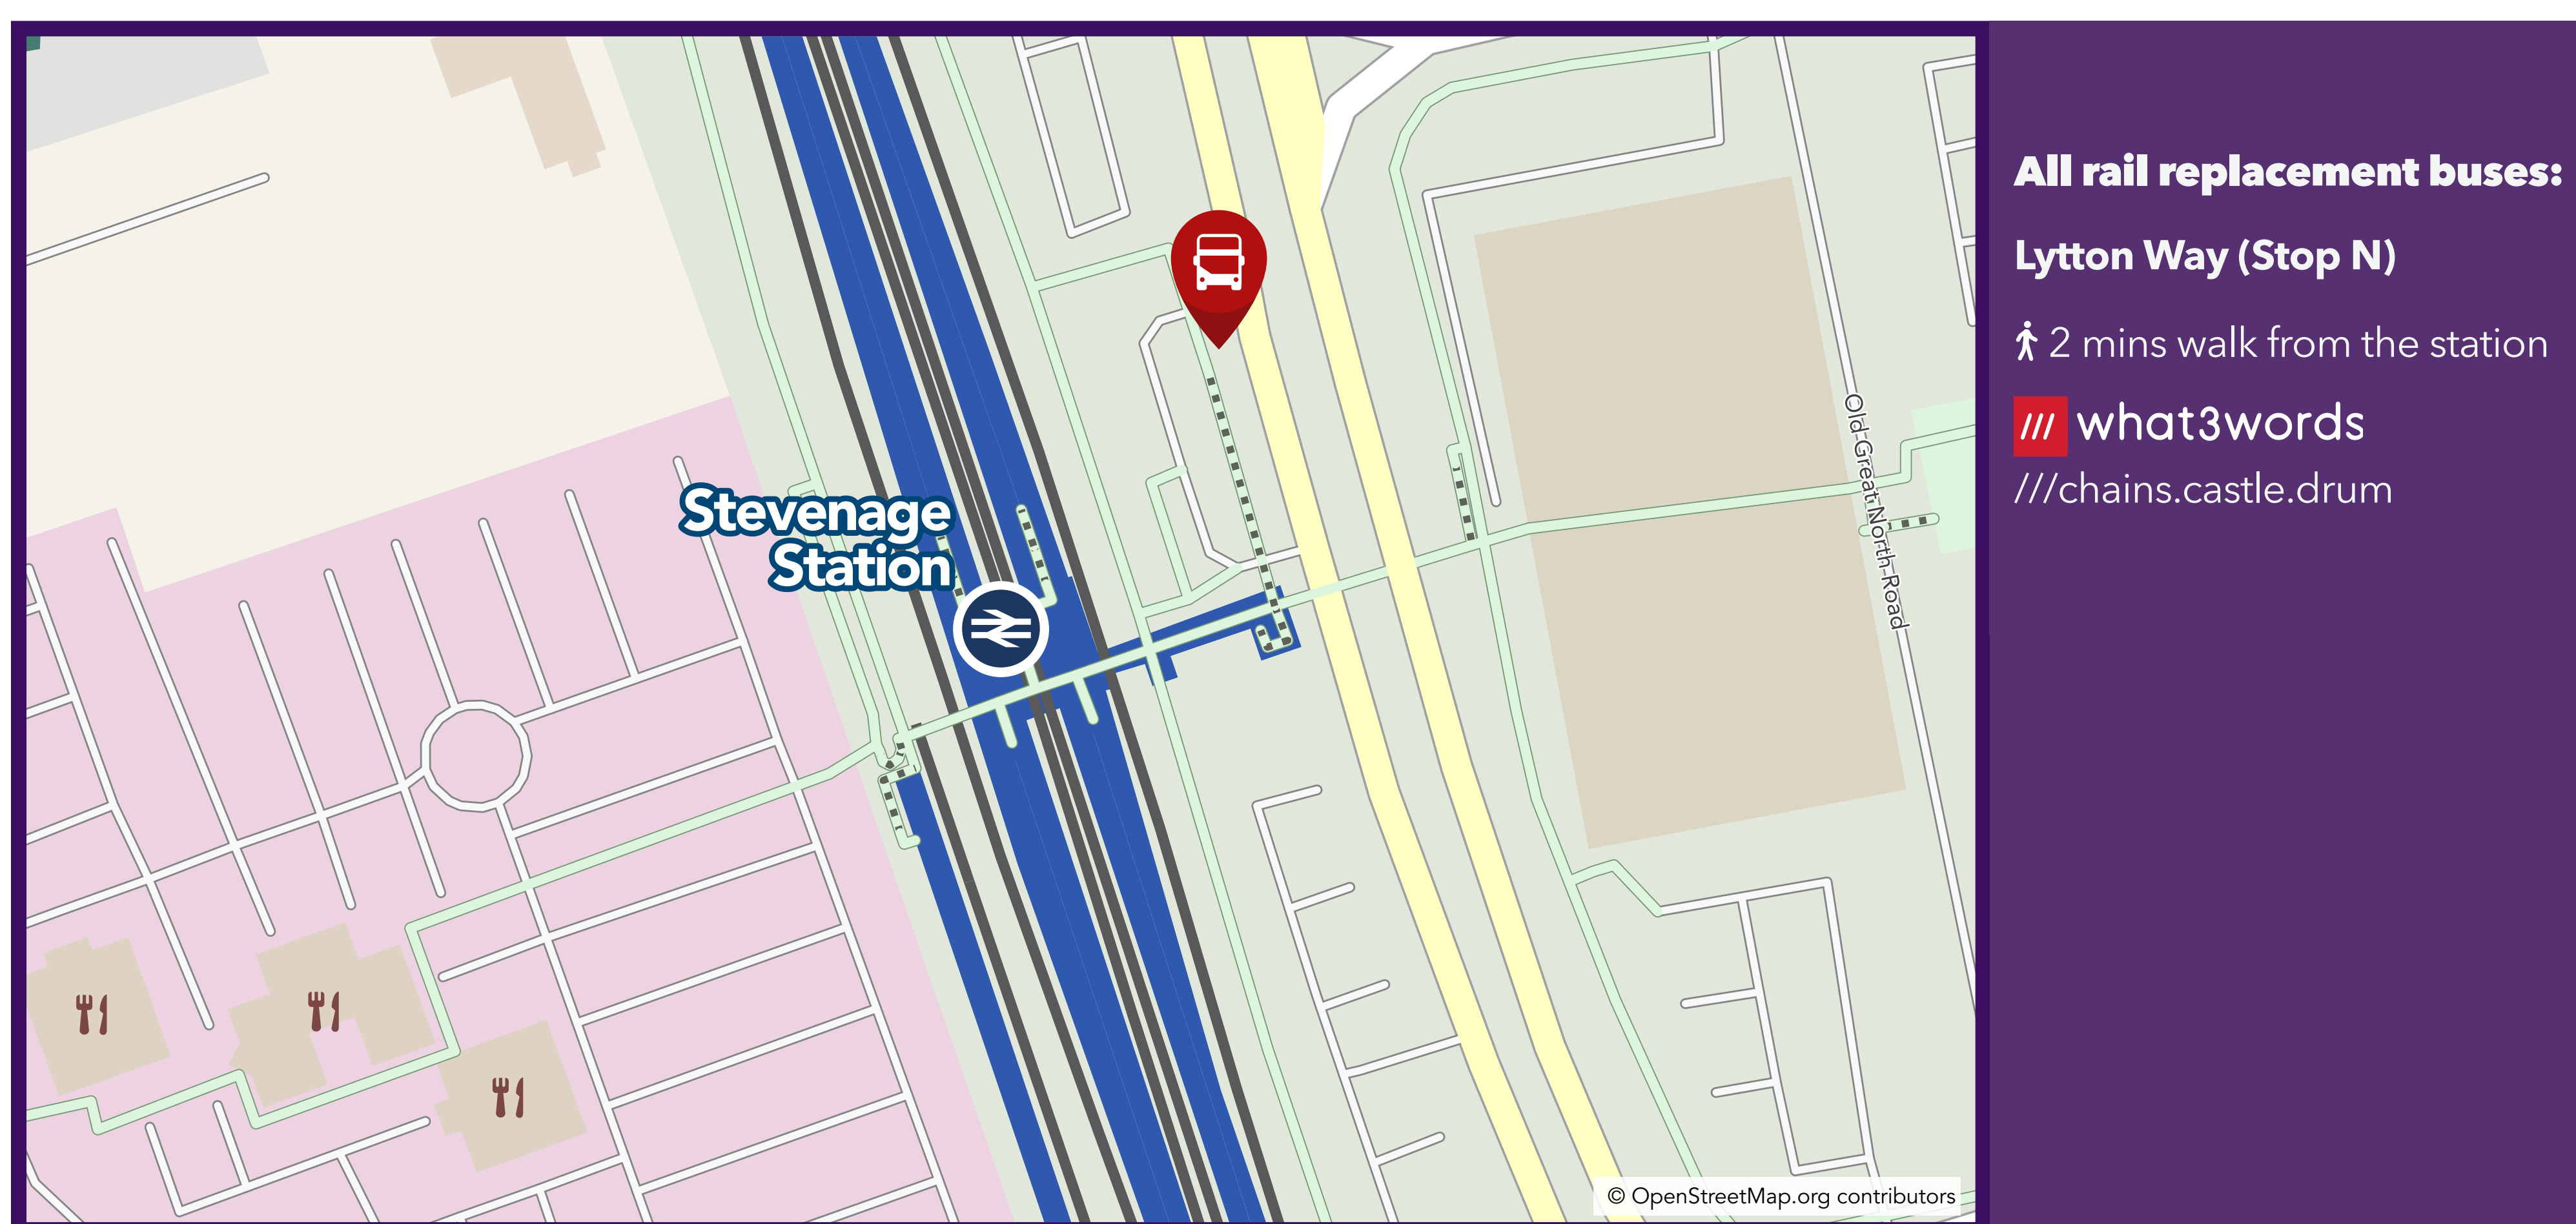

# Rail Replacement Bus Services

## Stevenage

**When trains are unable to run due to improvement works or disruption, dedicated replacement buses will stop at the locations shown below.**

Rail replacement buses will display a prominent sign in the front window.

For journeys on regular scheduled buses, information on bus stops can be found on the separate "Onward Travel" poster or by scanning the QR code below to access the information page for this station.

### All rail replacement buses:

**Lytton Way (Stop N)**

⤴ 2 mins walk from the station

what3words

///chains.castle.drum