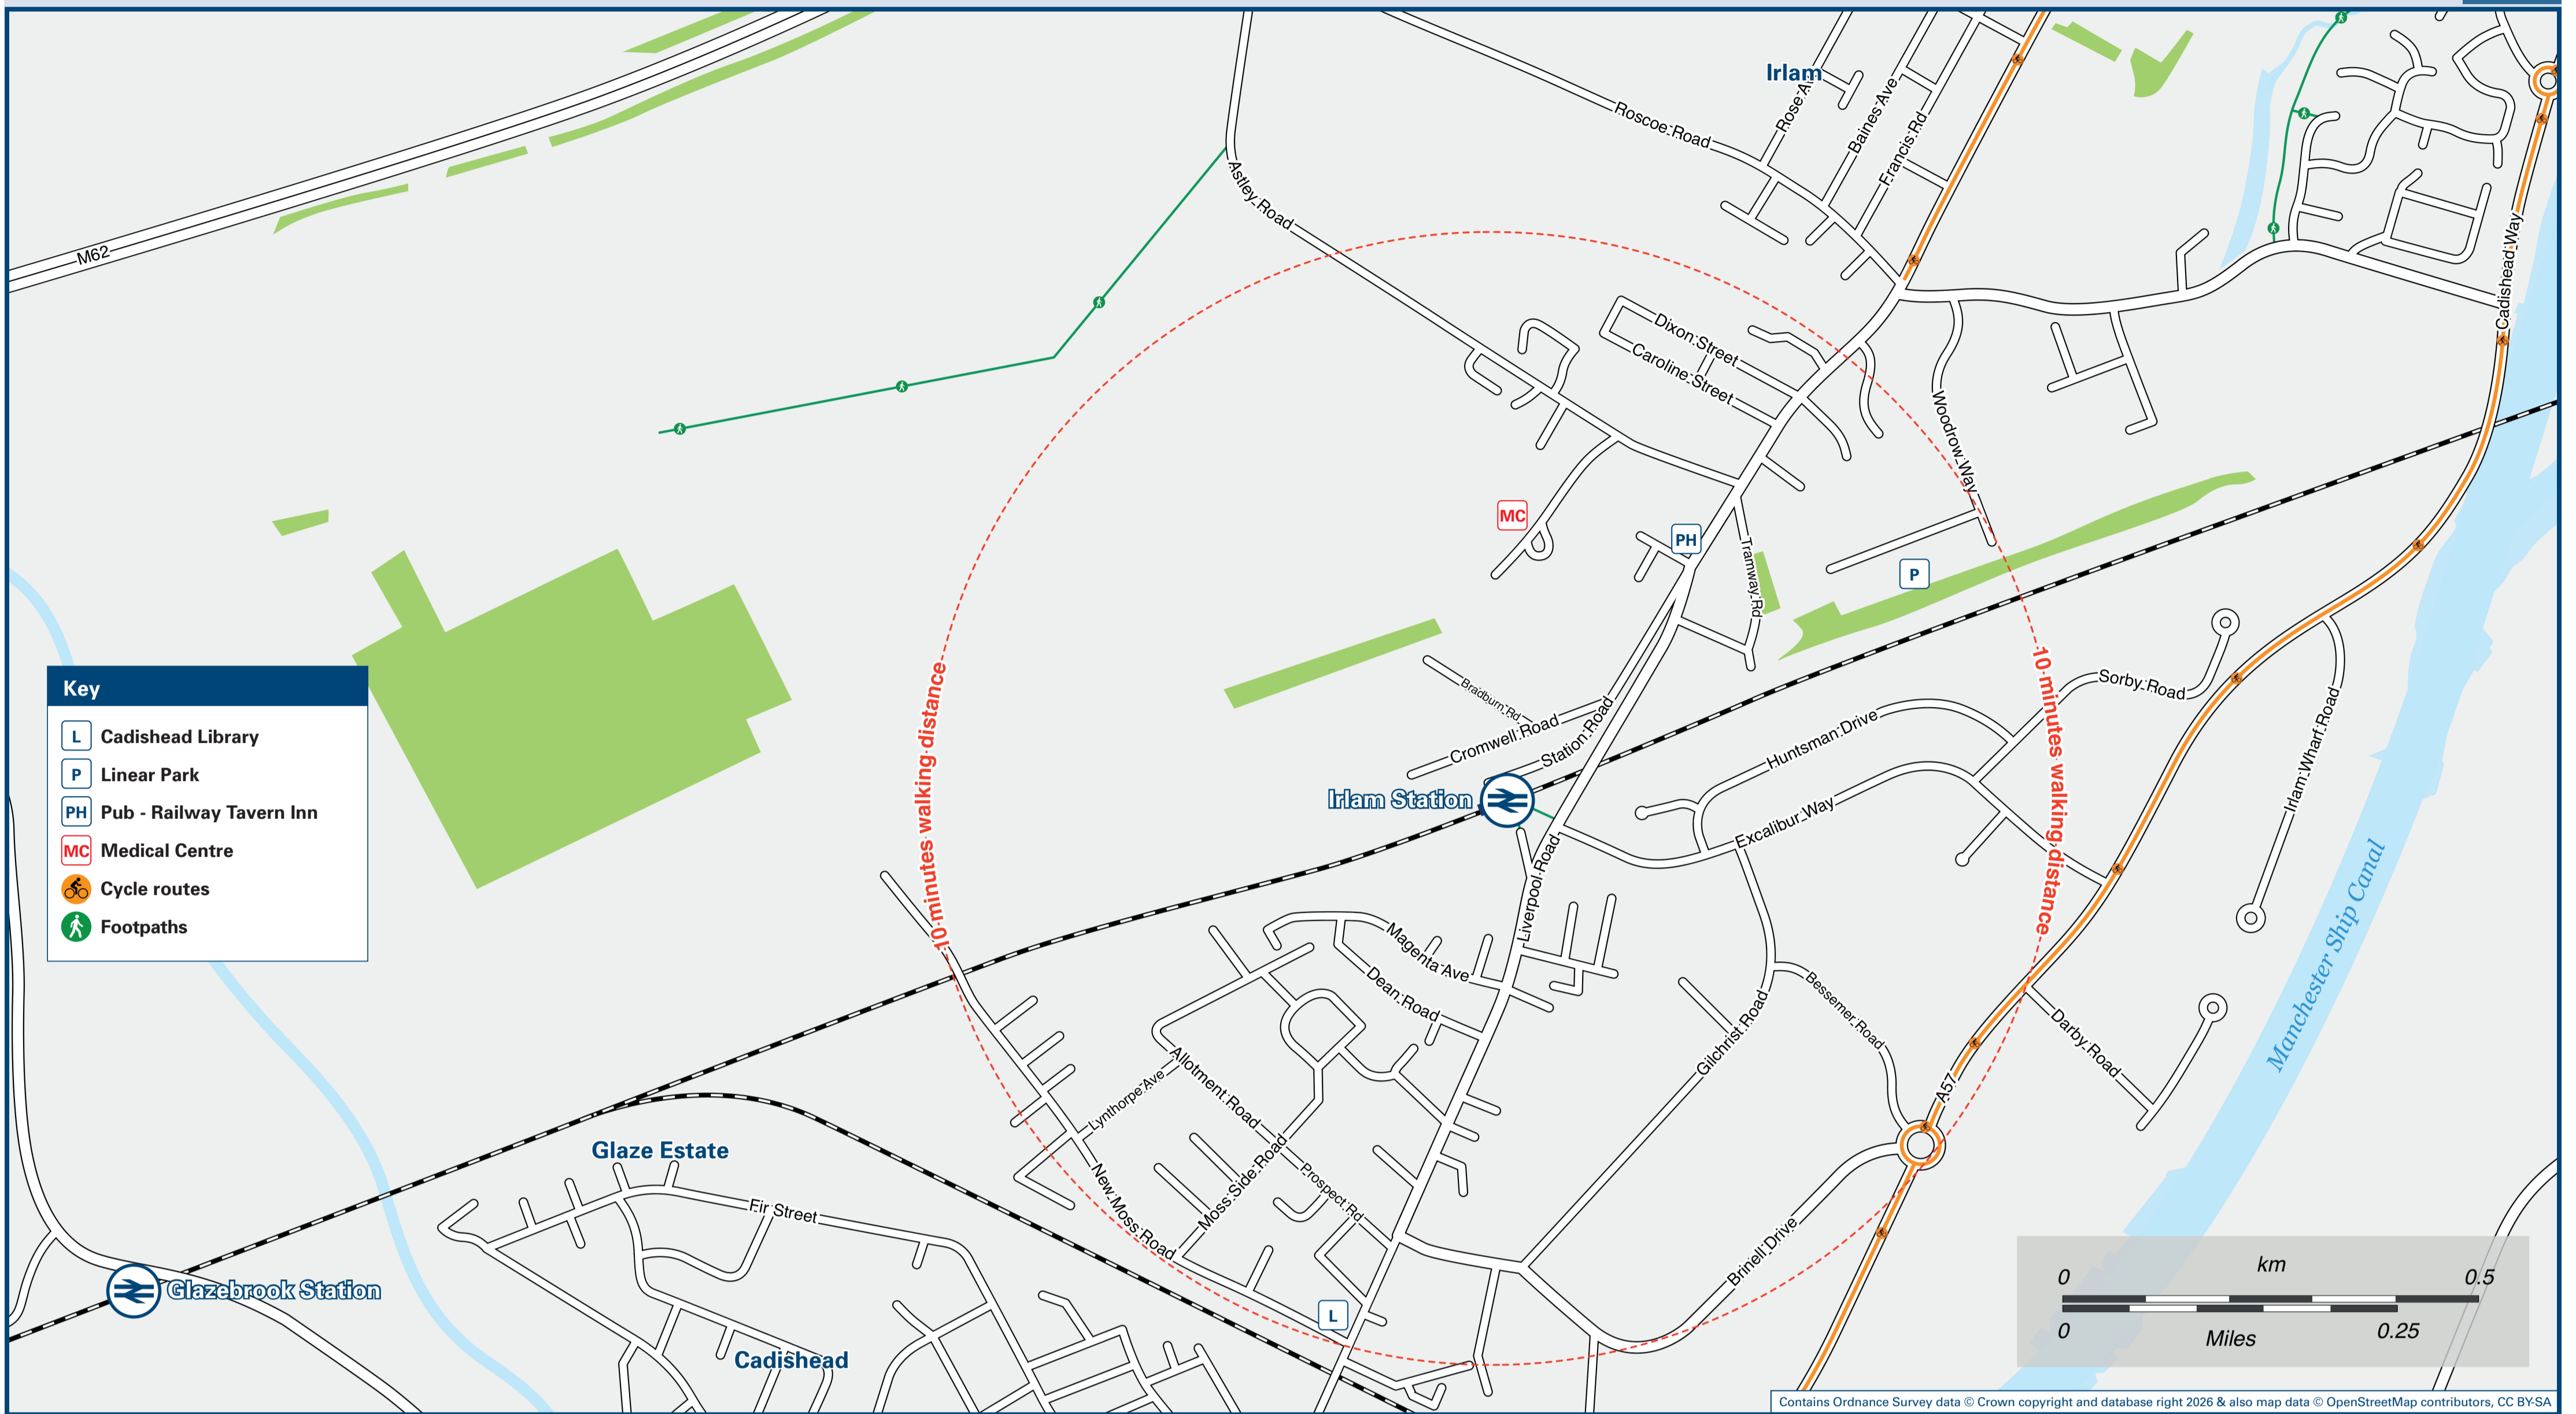

Irlam Station

Onward Travel Information

Local area map