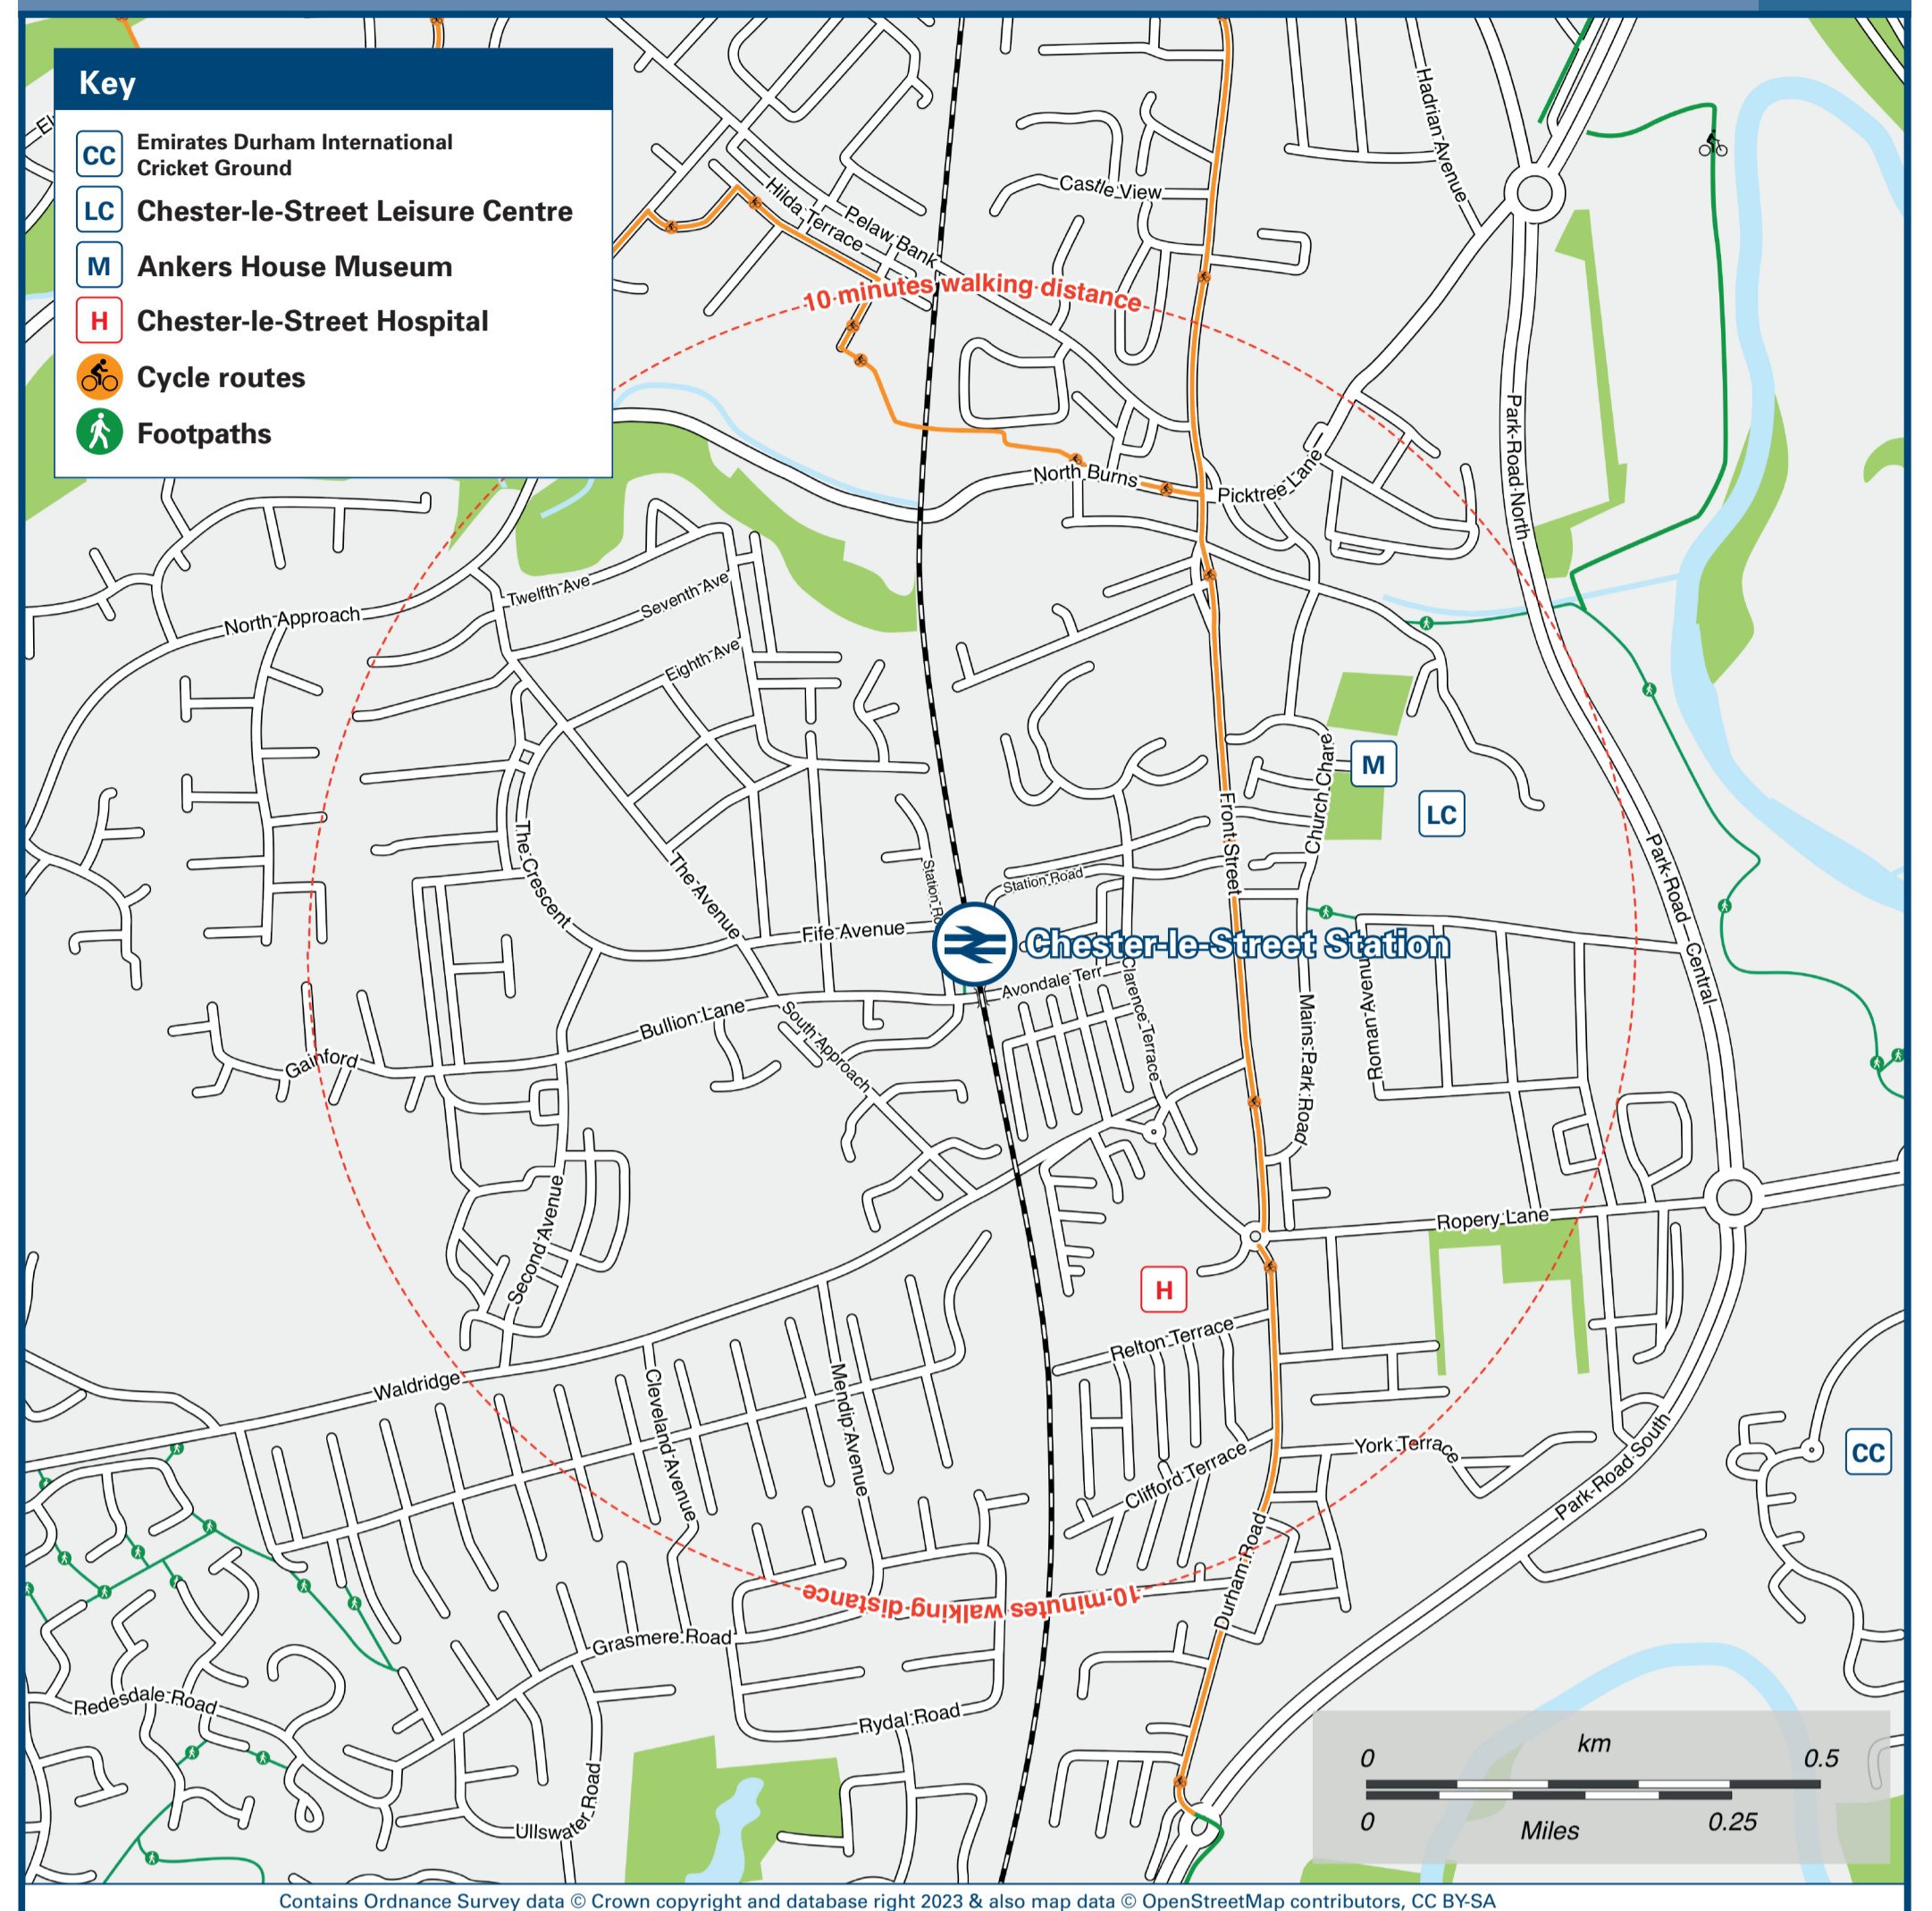

Local area map

Main destinations by bus

(Data correct at November 2023)

DESTINATION	BUS ROUTES	BUS STOP
Angel of the North	21	B, G
Annfield Plain	78	B, K
Amison Centre (Mercia Retail Park)	21, 50	A
Barley Mow	21, 25	B
	25, X12	H
Beamish (for Beamish Museum) #	8	K
	28, 29	L
	21, 25	B
	21	G
Birtley	25, X12	H
	28, 28B**	L
Concord (Bus Station)	50	B, H
Consett	78	B, K
	21, 50, X21	A
Durham	21, 50, X12, X21	C
Durham Cricket Ground (Chester-le-Street)	15 minutes walk (see map)	
	71, 78	A
East Stanley	8	K
Fence Houses	71	A
Framwellgate Moor	21, 50, X21	A
	21, 50, X12, X21	C
Garden Farm Estate (Chester le Street)	25, 34, 50, 701D	A
	21, 25	B
Gateshead Interchange	21, X21	G
	25, X12	H
	28, 28B**, 29	L
	78	B, K
Grange Villa	8	K
	28, 28B**, 29	L
Great Lumley	71, 78	A
High Handenhold	28	L
Hilda Park (Chester-le-Street)	34	B, F
	700D	D
Houghton-le-Spring	71	A

DESTINATION	BUS ROUTES	BUS STOP
Langley Park	25, 725	A
	21, X21	B, G
Low Fell	25, X12	H
	28, 28B**, 29	L
	21, 25	B
	21, X21	G
	25, X12	H
	28, 28B**, 29	L
Newcastle-upon-Tyne	703D	B
Nissan Factory (for NELSAM ##)	50	B, H
North Lodge Estate (Chester-le-Street)	21	B
	702D	B
Ouston	28, 28B**, 29	L
	34	B
Pelaw Estate (Chester-le-Street)	8, 78	K
	8	K
Pelton (Front Street)	28, 28B**, 29	L
	34, 703D	B
Pelton Fell (Glenside View Estate)	28, 28B**	L
	78	B
Picktree Village	8	J
Portobello	25	B
Queen Elizabeth Hospital (Gateshead)	25	B
	28	L
Rickleton	50	B, H
	8	J
Sacriston	25, 725	A
Shiney Row	78	A
South Shields	50	B, H
	8	K
Stanley	78	B, K
Sulgrave	50	B, H
Sunderland Interchange	8	J
	78	A
	8	J
Sunderland Royal Hospital	78	A

DESTINATION	BUS ROUTES	BUS STOP
University Hospital of North Durham	21, 50	A
	X12	C
	X21	D
Waldridge Park Estate (Chester le Street)	25, 34, 50, 701D, 725	A
Washington	8	J
	50	B, H
West Pelton	8	K
	28	L
Witton Gilbert	25, 725	A
Wrekenton (for Bowes Railway & Museum)	25	B, H
	28	L

Notes

Bus routes 8, 21, 28, 34, 50, 78 and X21 operate daily.
Bus routes 25, 29, 71, 700D, 701D, 702D, 703D, 725 and X12 operate Mondays to Saturdays.
* Bus route 25 operate to this destination on Mondays to Saturdays only.
** Bus route 28B operates evenings Mondays to Saturdays only.
# Beamish Museum is open daily April to October, for Winter opening hours, November to March please contact the Beamish Museum for more information on 0191 370 4000 or visit www.beamish.org.uk/plan-you-visit.
NELSAM is The North East Land, Sea and Air Museums.
Direct trains operate to this destination from Chester-le-Street station.

Taxis

Chester-le-Street station is served by a taxi rank or a cab office. Check availability before travelling, and pre-book if necessary. Please consider using the following local operators: (Inclusion of this number doesn't represent any endorsement of the taxi firm)

ABA Taxis
0191 388 6299

Riverside Taxis
0191 388 8688

AA & C Taxis
0191 388 7766

Further information about all onward travel