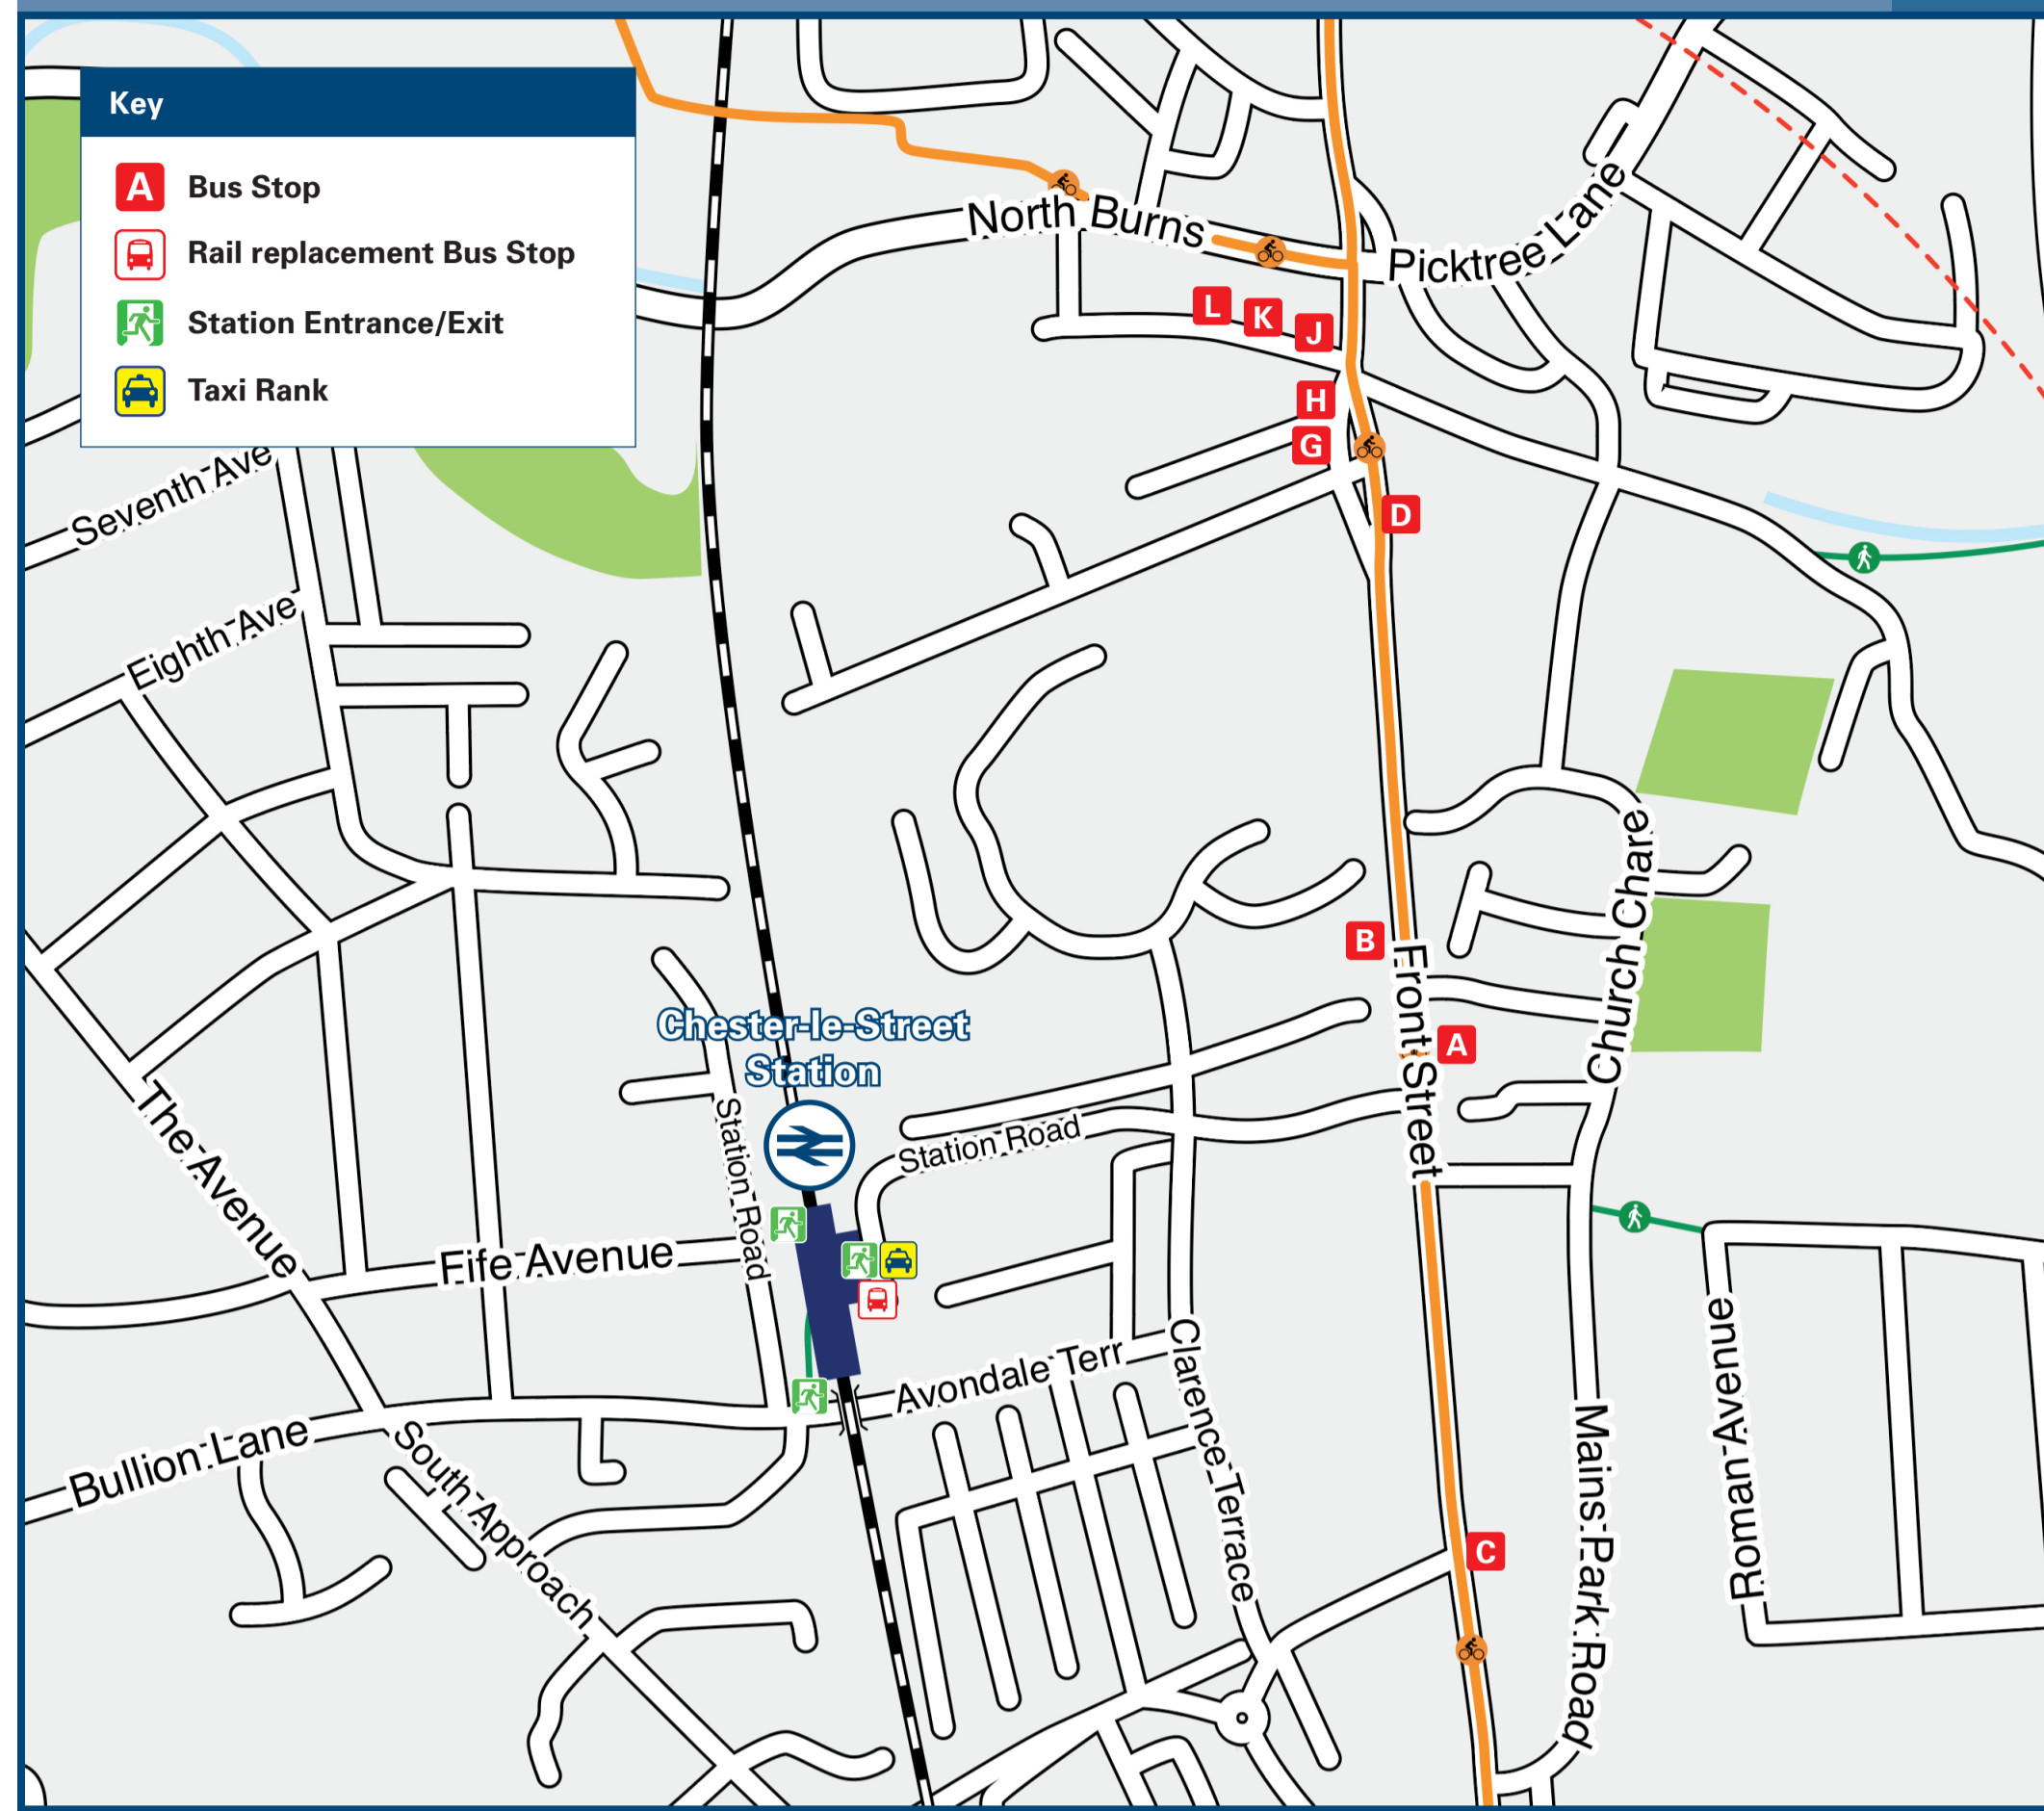

Chester-Le-Street Station

Onward Travel Information

Buses and Taxis

Rail replacement buses will depart from outside the station entrance