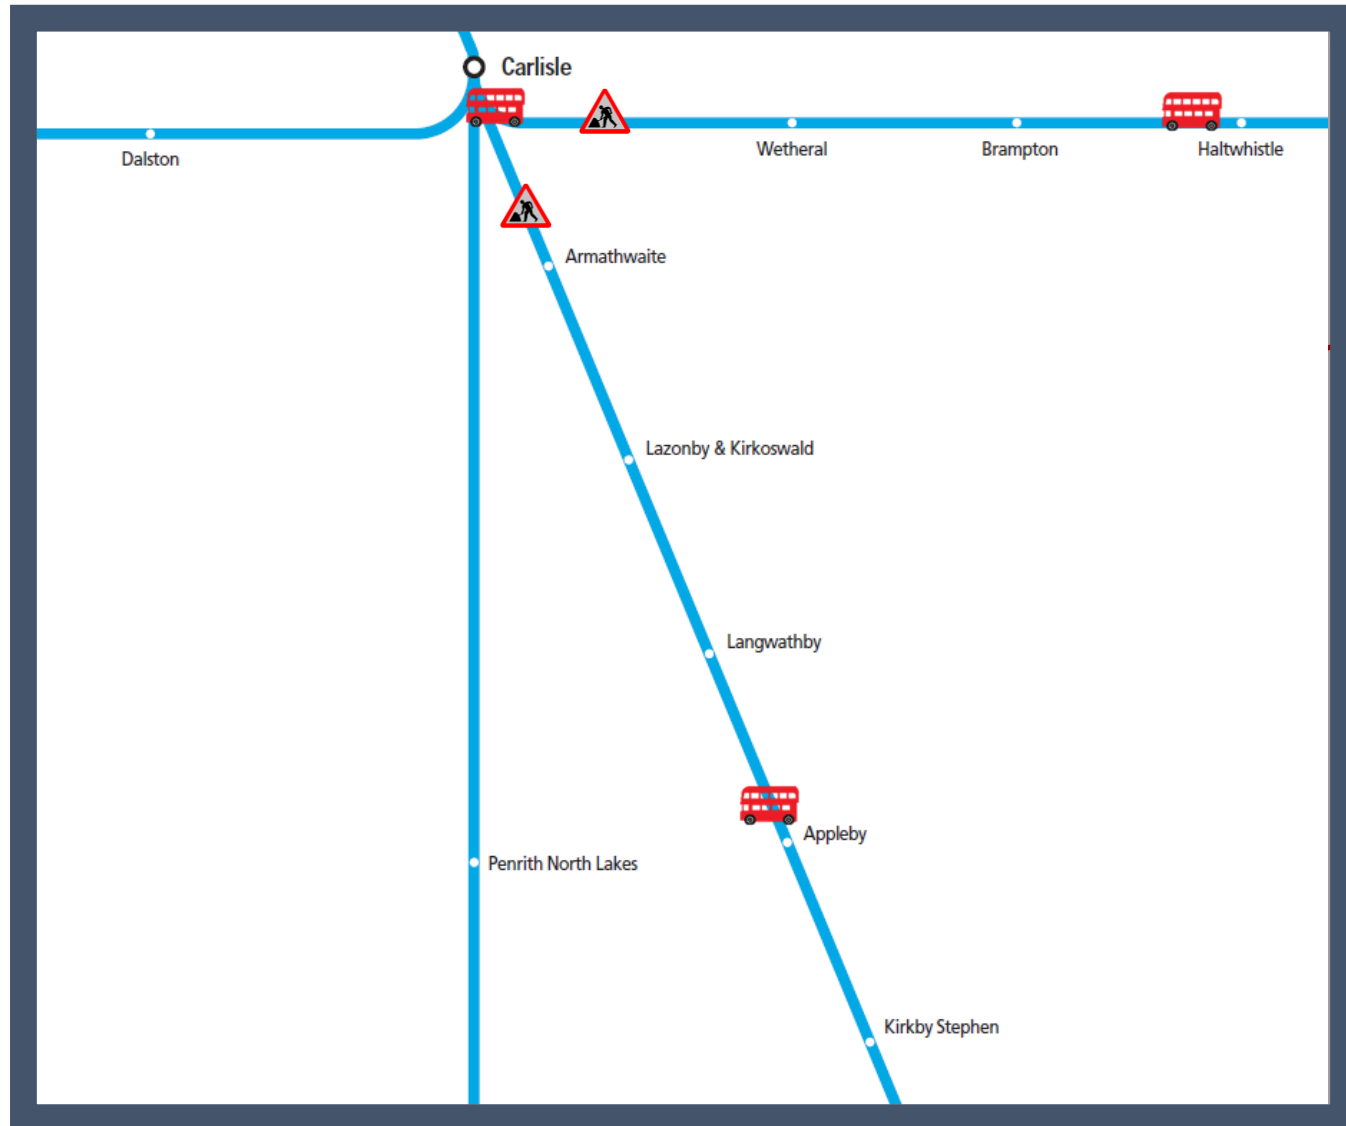

# Buses replace trains between Appleby / Haltwhistle and Carlisle

TOC affected: Northern

Key:

	Engineering Works
	Bus Replacement Services