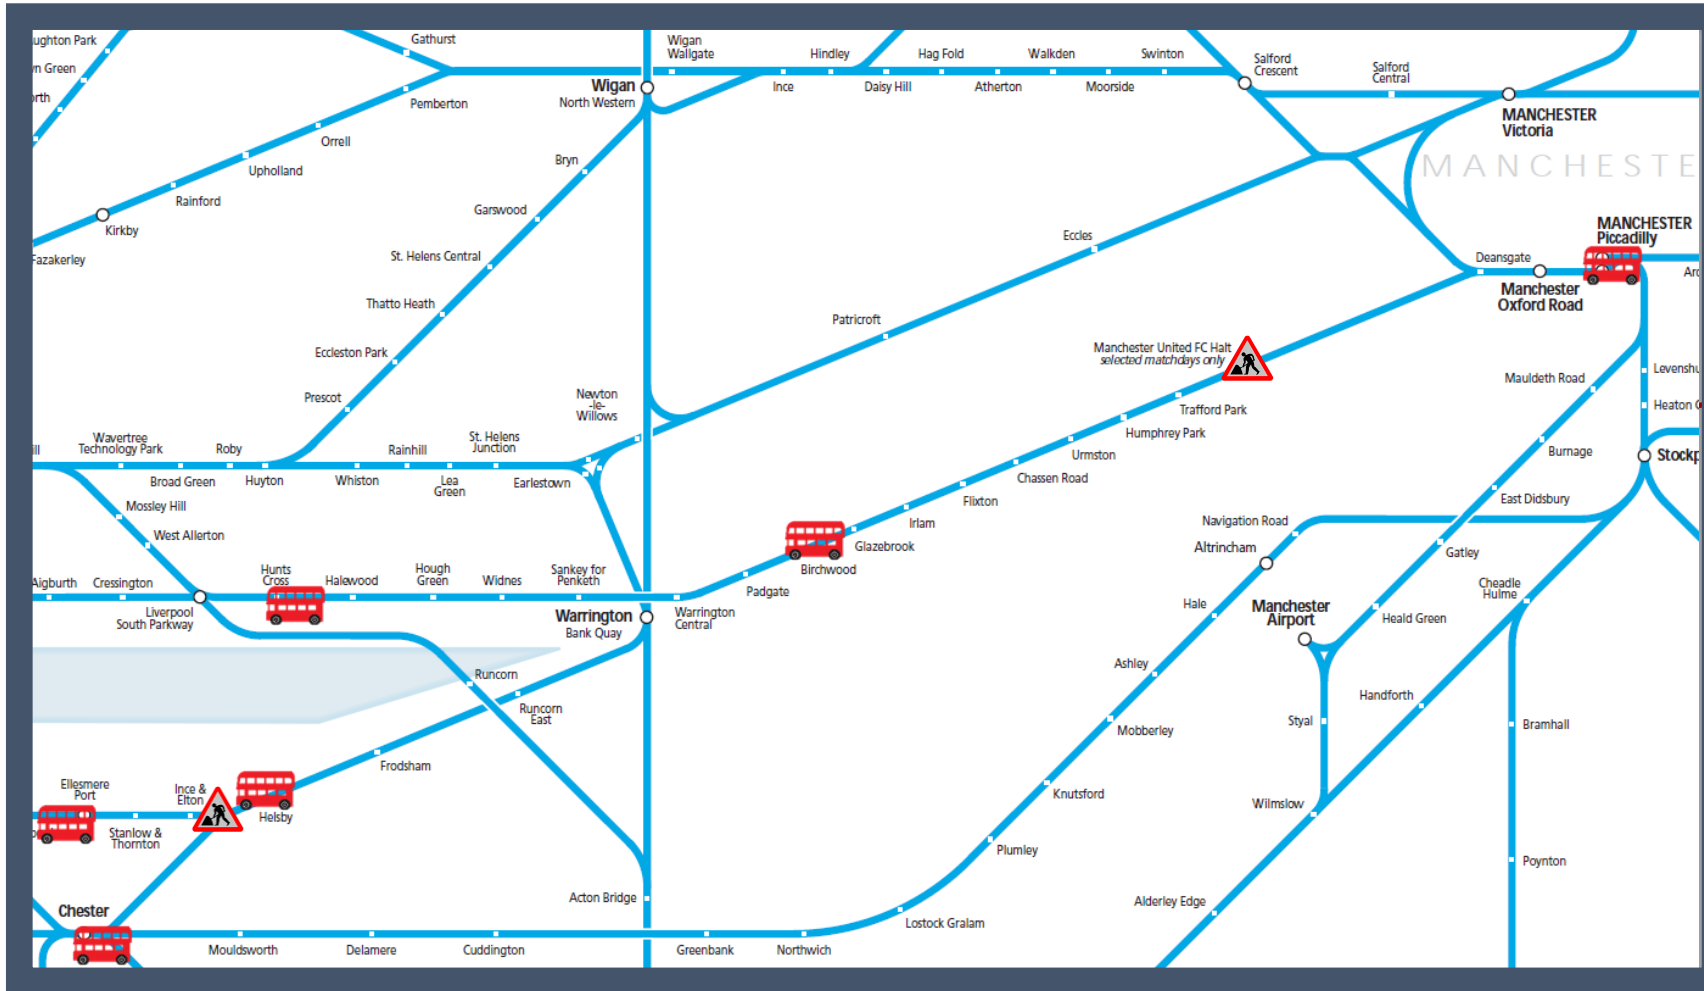

Buses replace trains between Manchester Airport / Manchester Piccadilly / Liverpool Lime Street and Chester

TOCs affected: Northern, Transport for Wales

Key:

Engineering Works

Bus Replacement Services