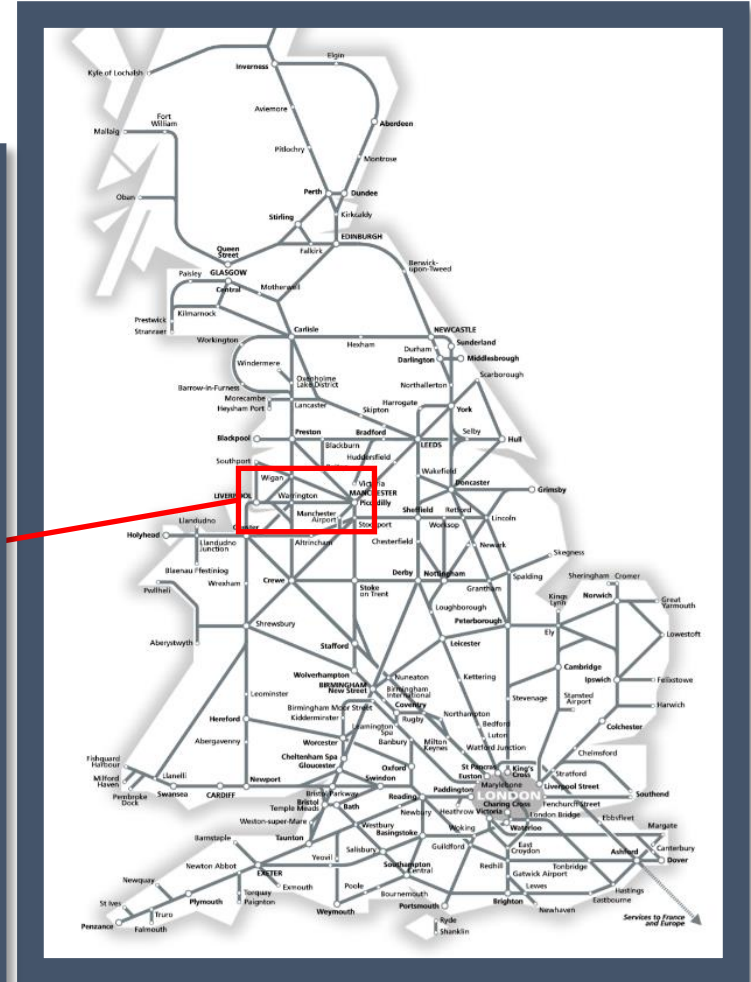

Buses replace trains between Manchester Airport / Manchester Piccadilly / Liverpool Lime Street and Chester

TOCs affected: Northern, Transport for Wales

Key:

Engineering Works

Bus Replacement Services