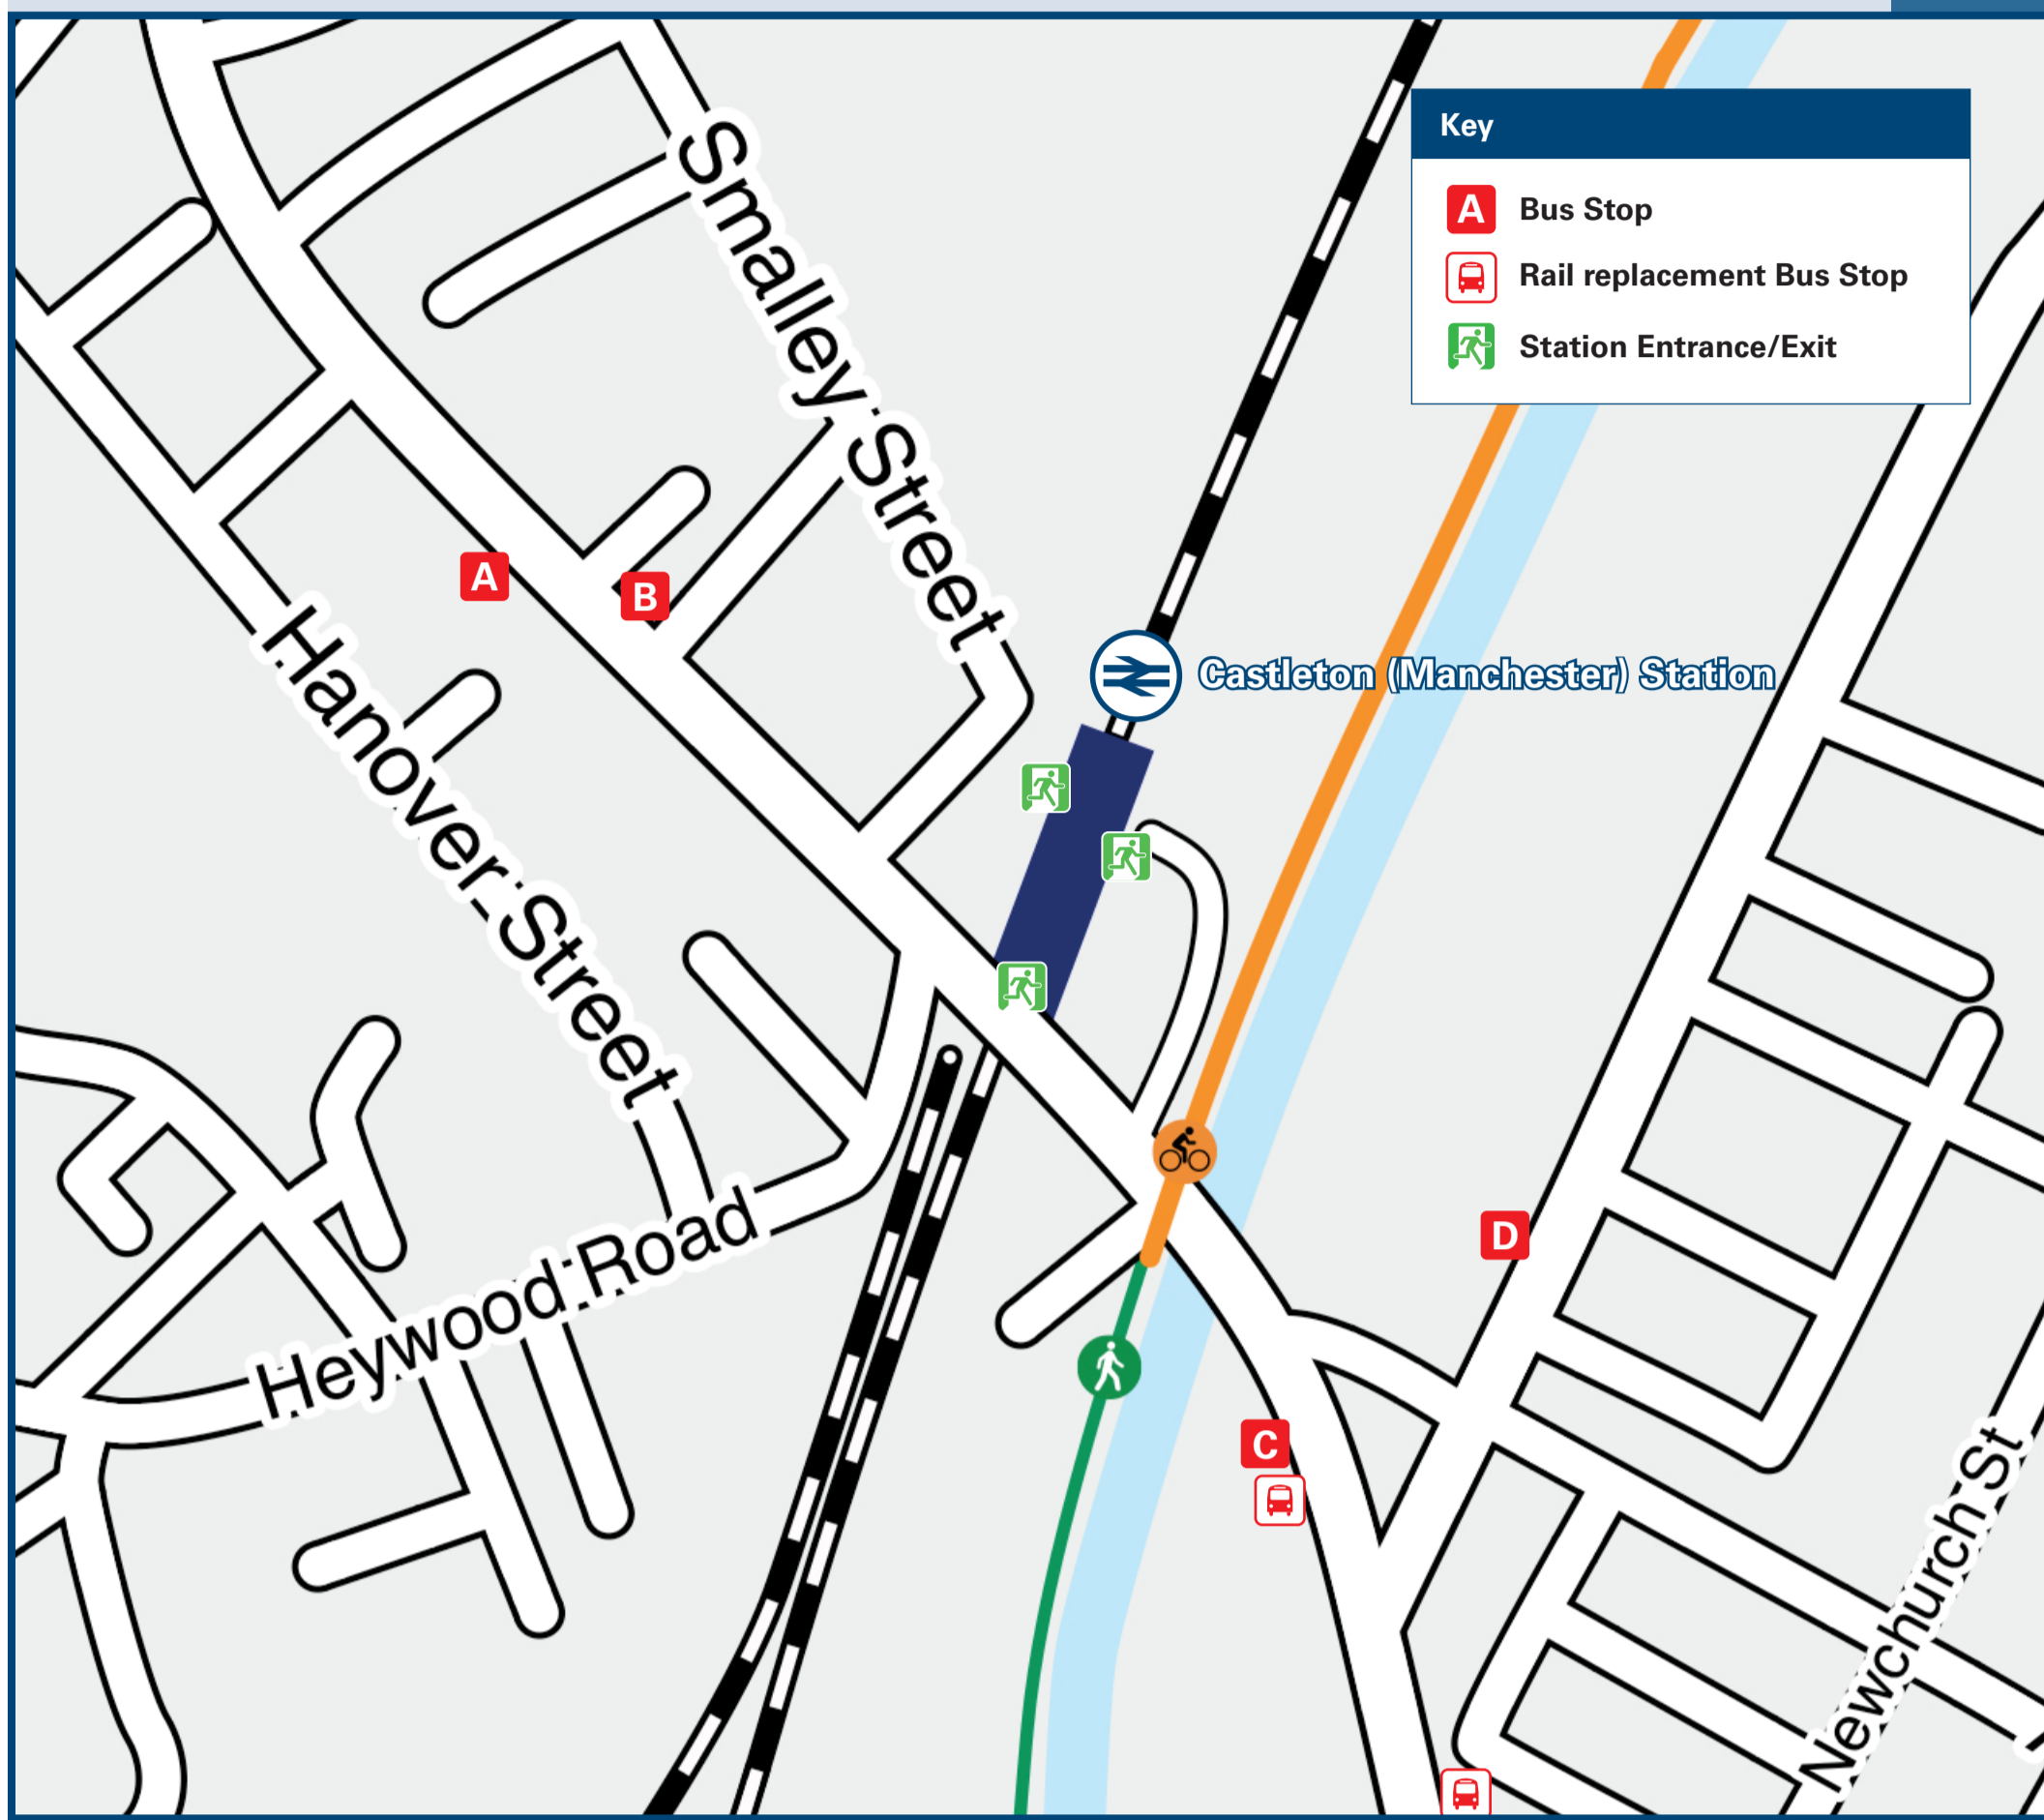

# Castleton (Manchester) Station

## Buses

Rail replacement services use bus stops on Manchester Road (A664), towards St Martin's Church.

## Local area map

## Main destinations by bus

(Data correct at February 2026)

DESTINATION	BUS ROUTES	BUS STOP
Alkington	17	B
Balderstone	434	D
Belfield	434	D
Blackley	17	B
Collyhurst (Rochdale Road)	17	B
Firgrove	434	D
Harpurhey	17	B
The Highfield Hospital (Rochdale)	17	A, C