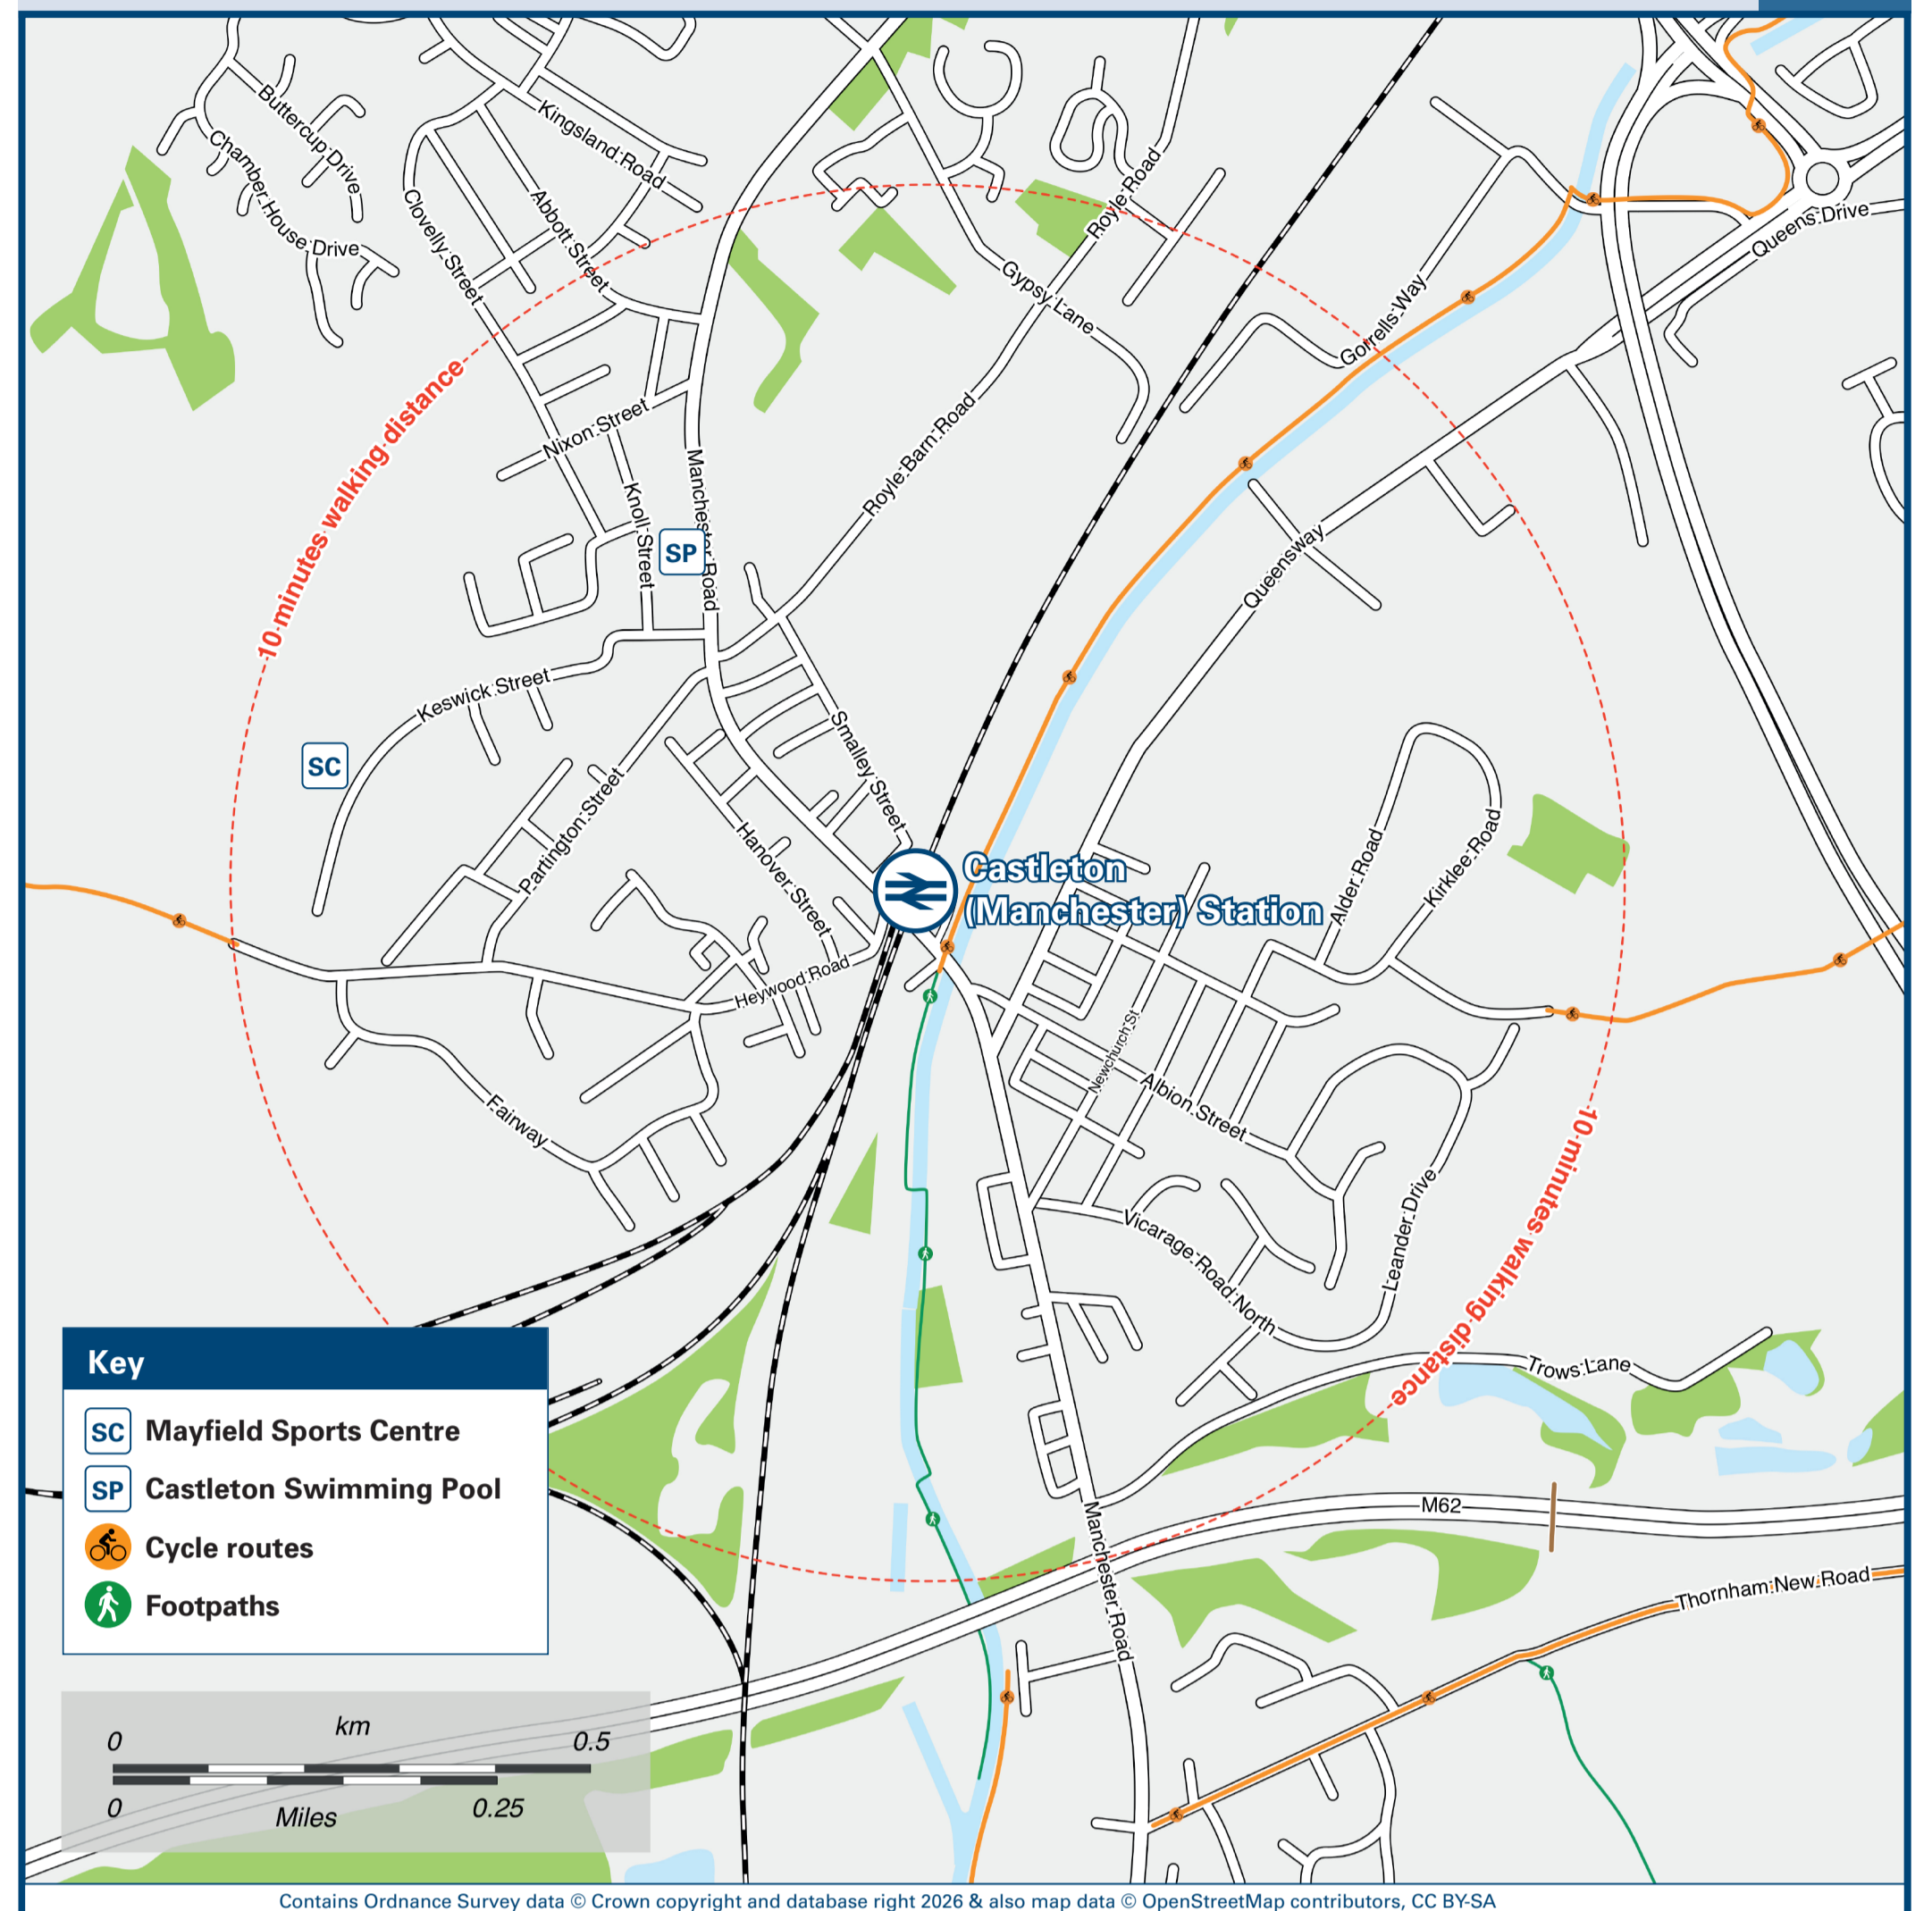

# Castleton (Manchester) Station

# Onward Travel Information

## Buses

Rail replacement services use bus stops on Manchester Road (A664), towards St Martin's Church.

## Local area map