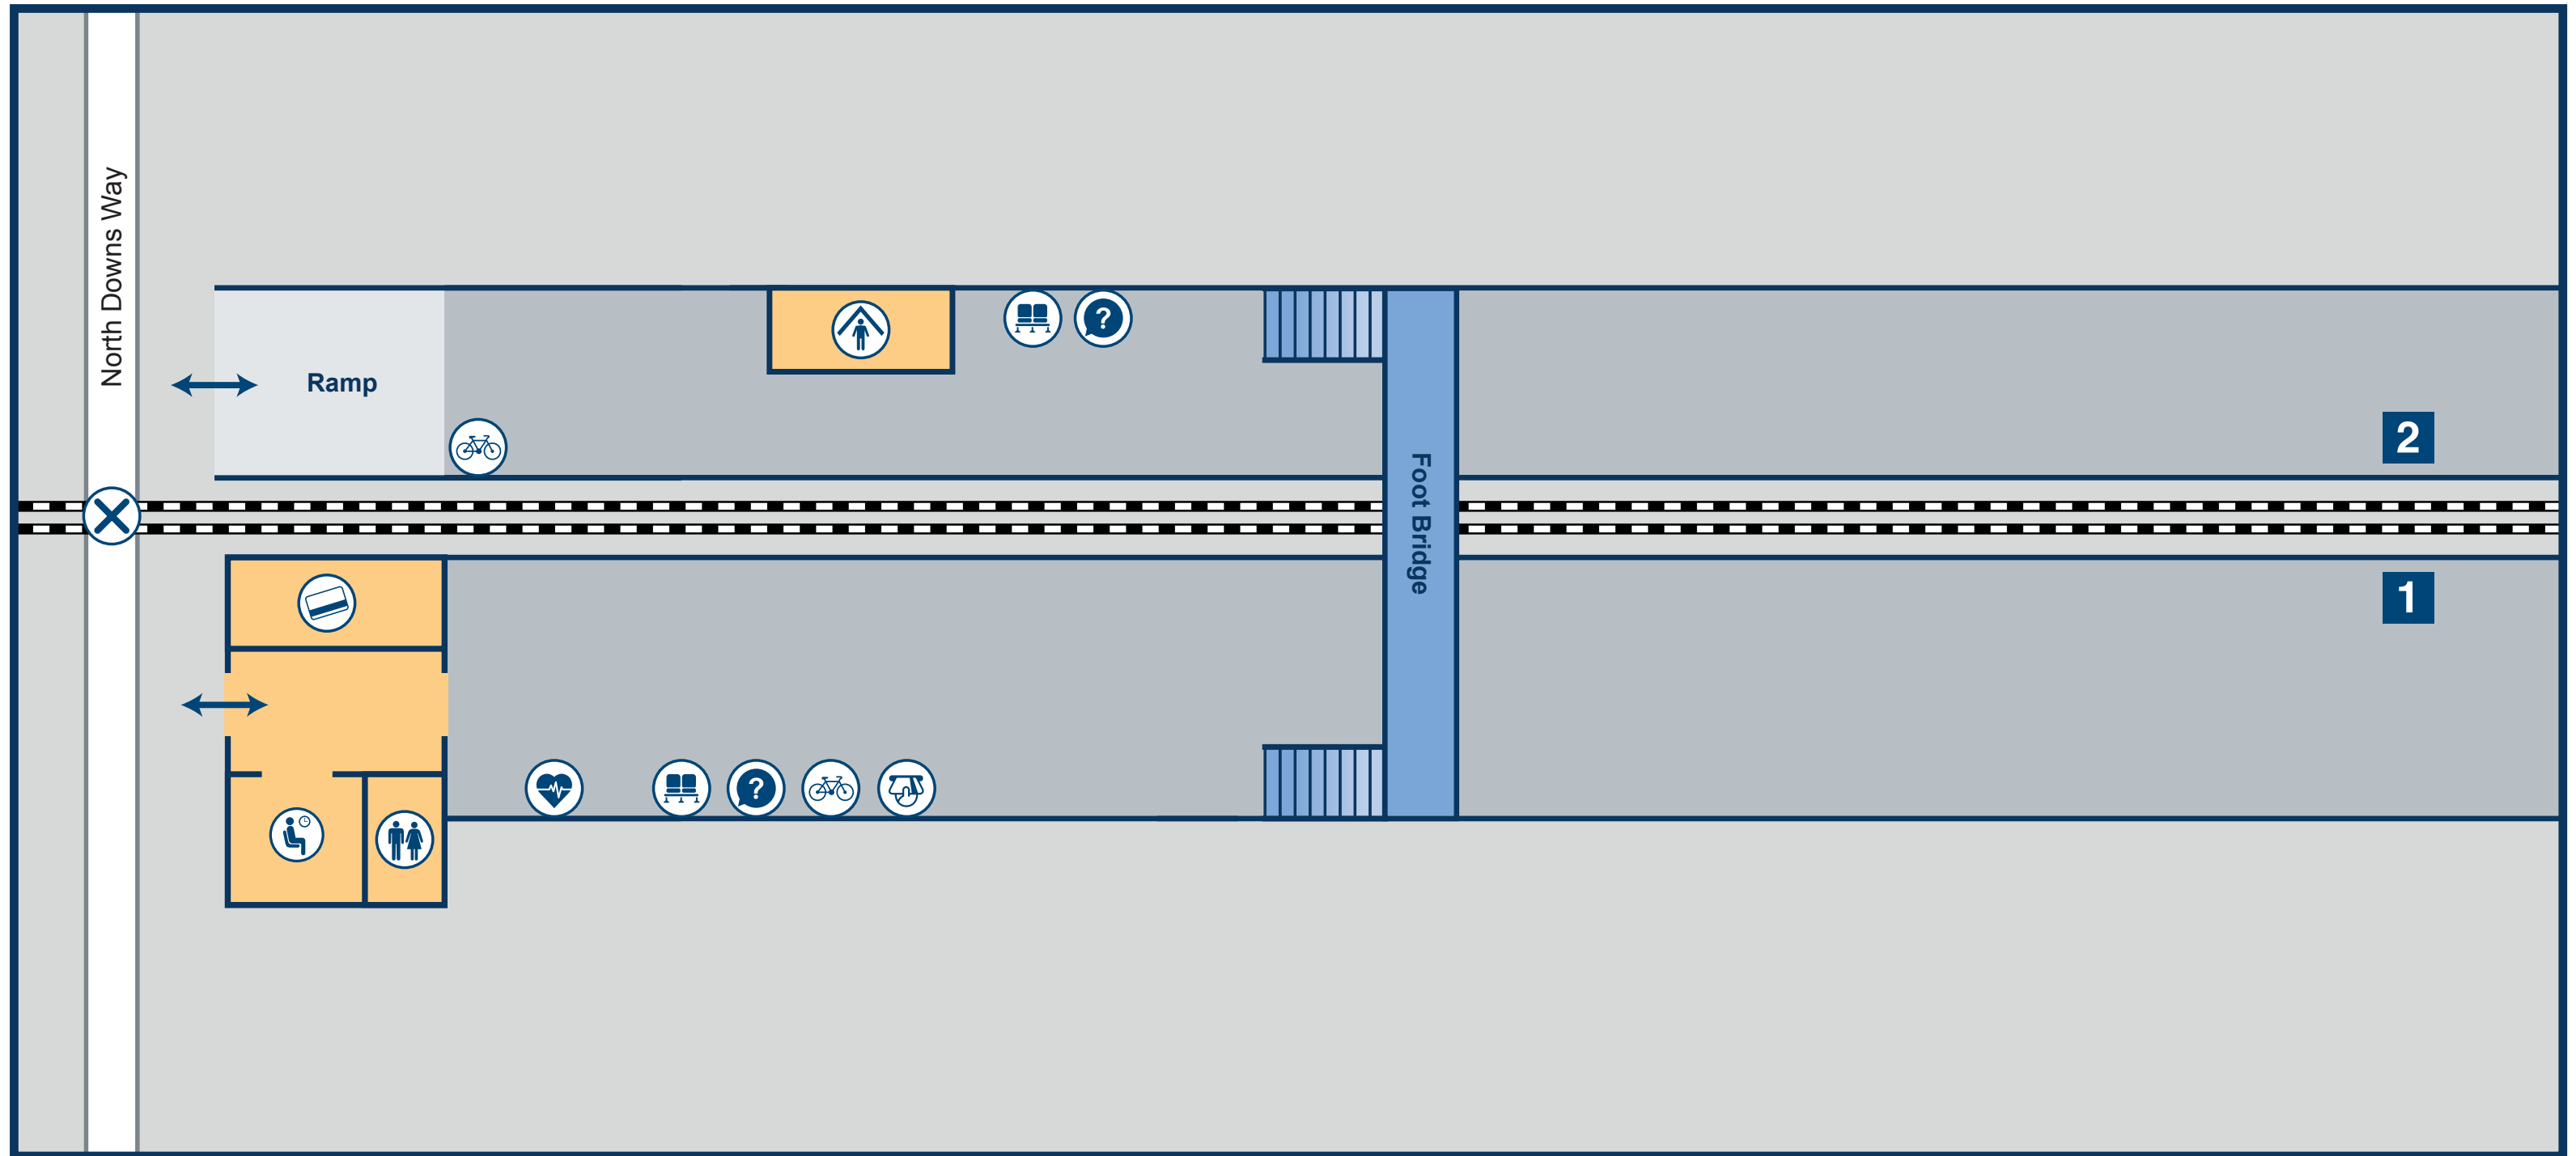

# Wye Station Plan

## Key

- Cycle Rack
- Defibrillator
- Entrance / Exit

- Help Point
- Level Crossing
- Platform

- Seats
- Shelter
- Ticket Machine

- Ticket Office
- Unisex Toilet