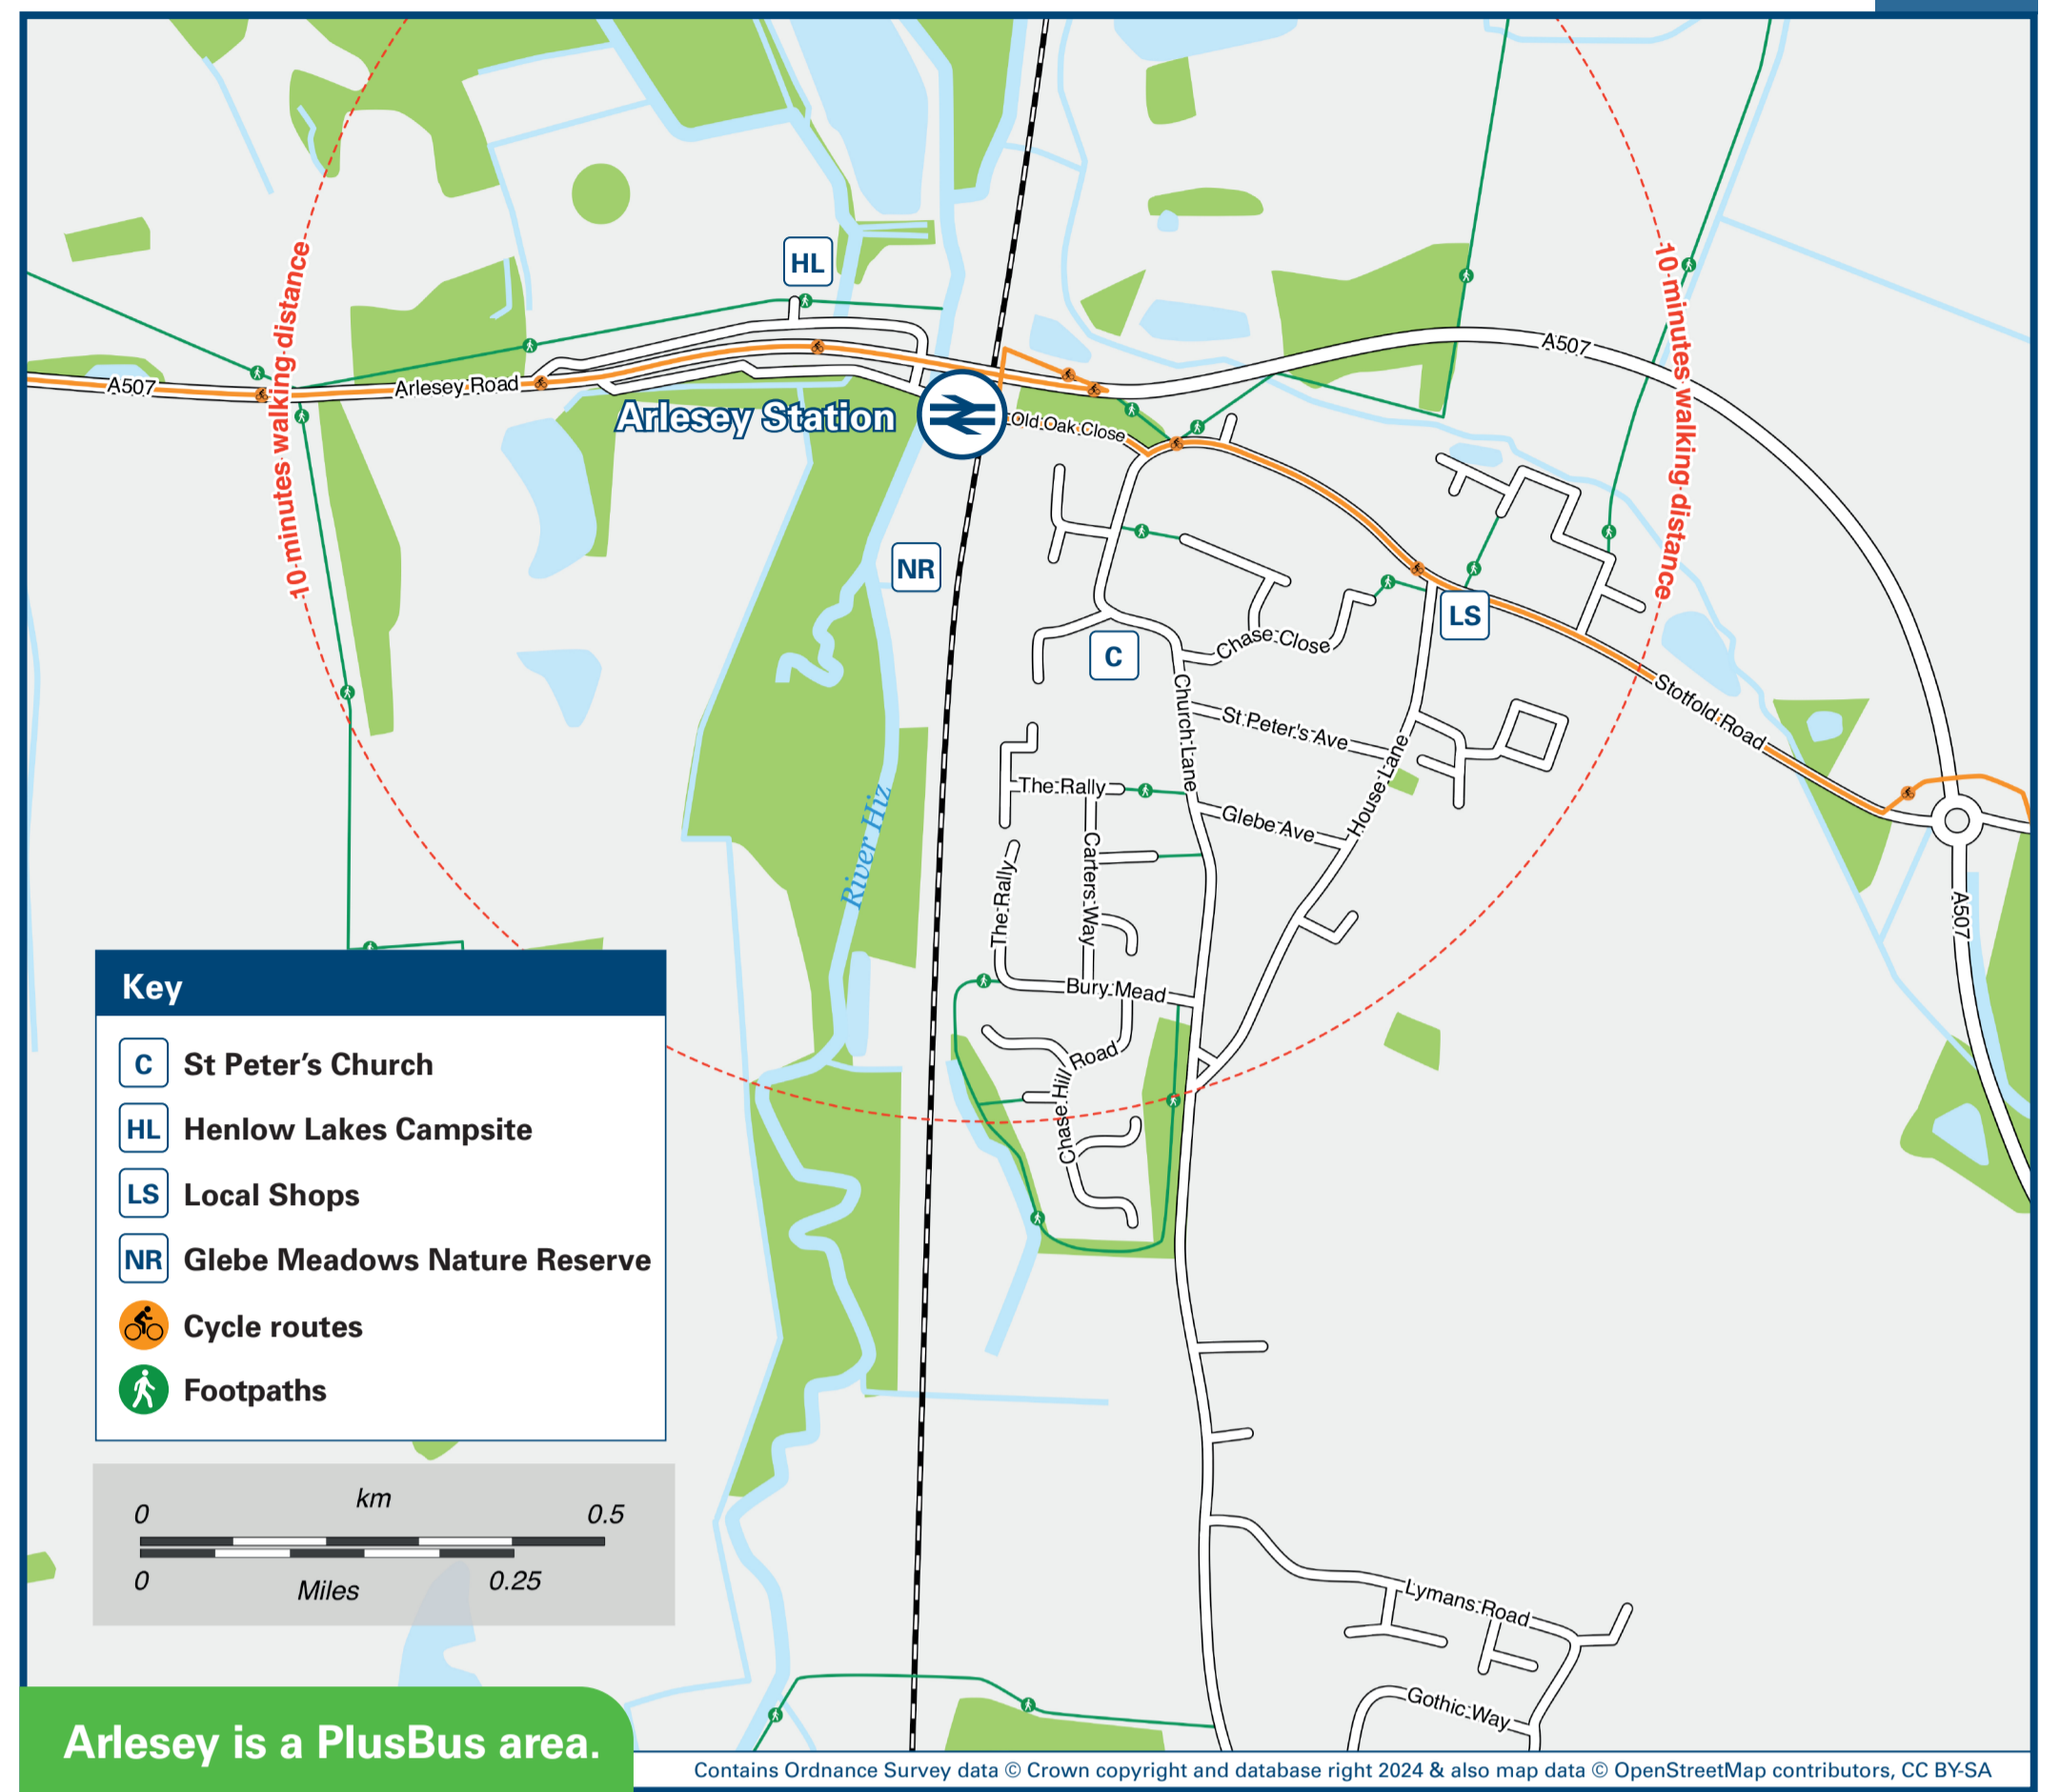

Local area map

Arlesey is a PlusBus area.

PlusBus is a discount price 'bus pass' that you buy with your train ticket. It gives you unlimited bus travel around your chosen town, on participating buses. Visit www.plusbus.info

Main destinations by bus

(Data correct at June 2024)

DESTINATION	BUS ROUTES	BUS STOP
● Arlesey (High Street, Hitchin Road)	9A, 96A	B
Bedford (Bus Station)	9A	A, C
Bedford (College)	9A	A, C
● Clifton	9A	A, C
Cotton End	9A	A, C
● Haynes Turn	9A	A, C
● Henlow (The Crown)	9A	A, C

DESTINATION	BUS ROUTES	BUS STOP
Hitchin	9A	B
Ickleford	9A	B
Letchworth	96A	B
	96	C
Lister Hospital	9A	B
Norton	96	C
● Shefford	9A	A, C

DESTINATION	BUS ROUTES	BUS STOP
Shortstown	9A	A, C
Stevenage	9A	B
● Stotfold	96	C
Wilbury Hills	96A	B

Notes

- PlusBus destination, please see below for details.
- Bus routes 9A, 96 and 96A run on Mondays to Saturdays only. No Sunday services.
- For bus times and days of operation please see bus stop timetables or contact Traveline.
- ⚡ Direct trains operate to this destination from this station.

Taxis

Arlesey Station has no taxi rank or cab office. Advance booking is essential, please consider using the following local operators: (Inclusion of this number doesn't represent any endorsement of the taxi firm)

Arlesey & District
01462 730 307

Arlesey Station Cars
07305 770 298

Village Taxis
01462 686 868

Further information about all onward travel

Local Cycle Info centralbedfordshire.gov.uk For more information about cycle routes.	National Cycle Info sustrans.org.uk Sustrans is the UK's leading sustainable transport charity.	Bus Times See timetable displays at bus stops. www.traveline.info 0871 200 22 33 calls cost 12p per minute plus your phone company's access charge	NextBuses Find the bus times for your stop. Search for a bus stop by entering a postcode, street & town or a stop name & town.	PlusBus plusbus.info A discount price 'bus pass' that you buy with your train ticket. It gives you unlimited bus travel around your chosen town, on participating buses.

National Rail Enquiries

Online nationalrail.co.uk	NRE App Free National Rail Enquiries app for iOS and Android	Social Media facebook.com/nationalrailenq @nationalrailenq	Alert Me You can sign up to Alert Me messages on the National Rail Enquiries website where you can receive train and platform notifications directly to your smart phone. nationalrail.co.uk/alertme	Contact Centre 03457 48 49 50 Calls cost no more than calls to geographic numbers (01 or 02) and may be recorded.	PlusBike nationalrail.co.uk/plusbike For more information.

Great Northern

National Rail
Britain's train companies working together