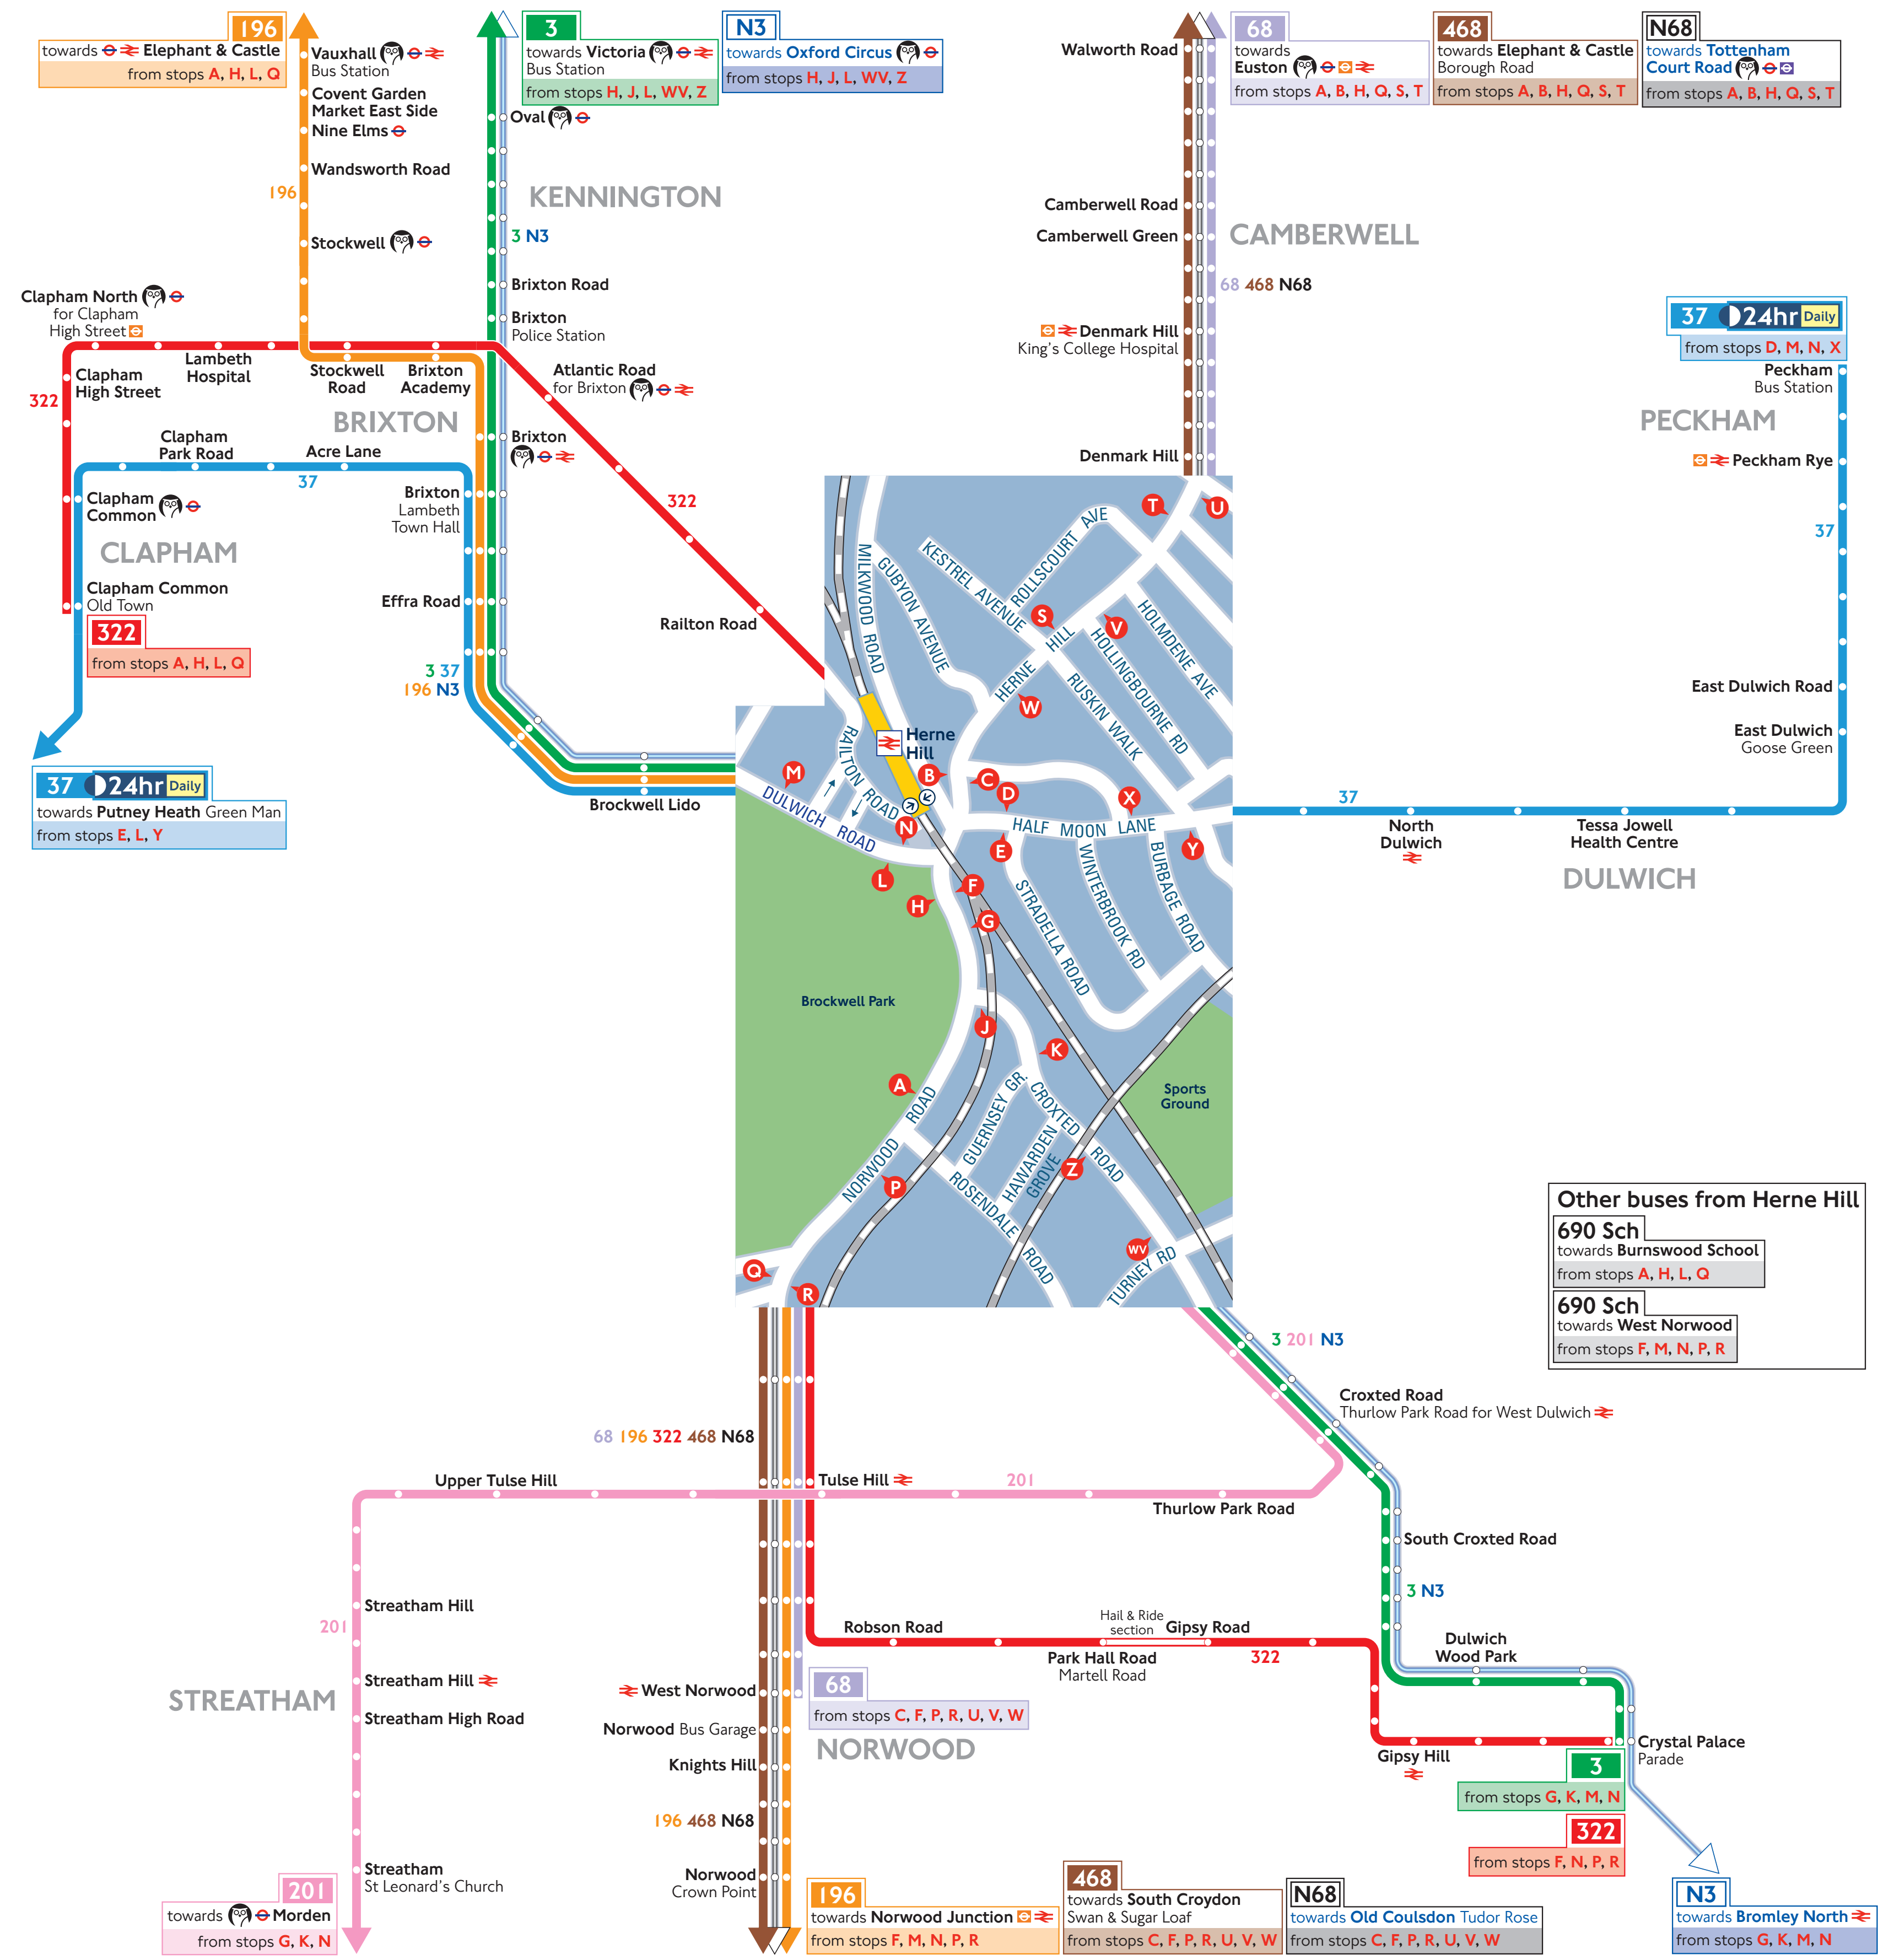

Bus map

Other buses from Herne Hill
690 Sch towards Burnwood School from stops A, H, L, O
690 Sch towards West Norwood from stops F, M, N, P, R

How to use this map

Key

Ways to pay

Destination finder