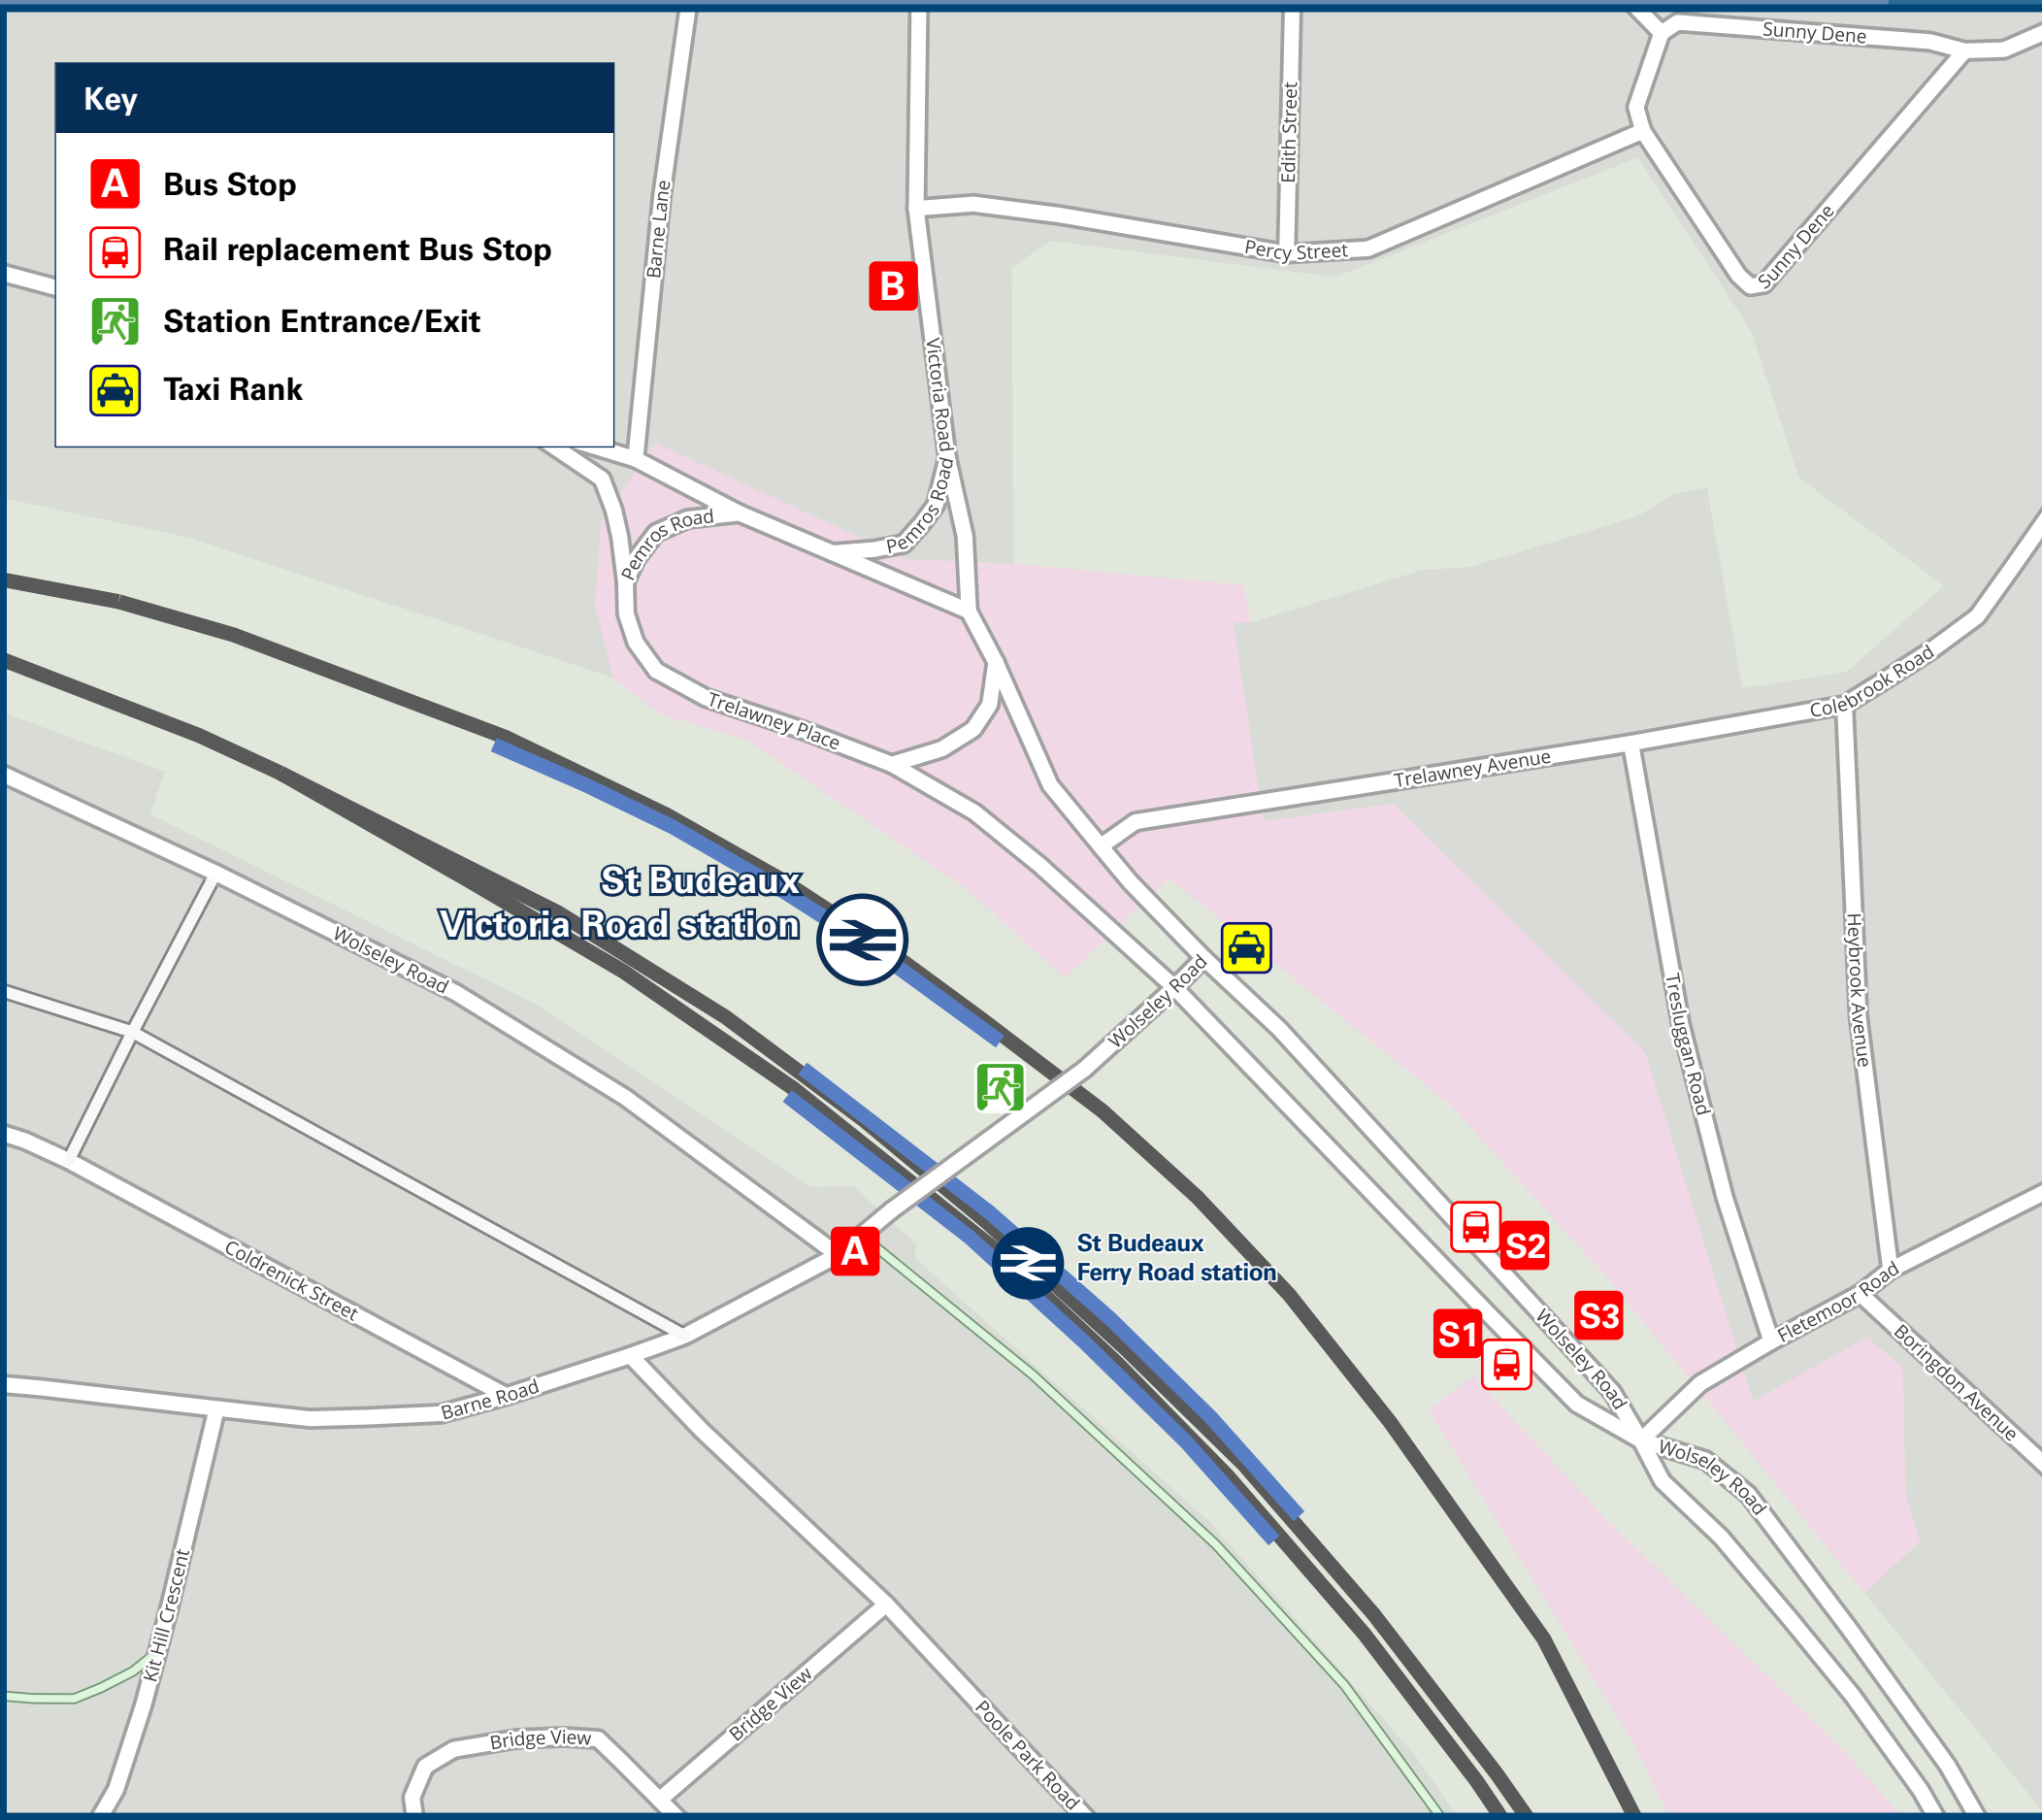

St Budeaux Victoria Road Station

Onward Travel Information

Buses and Taxis

Rail replacement buses/coaches will depart from at the Wolseley Road bus stop by the bank (towards Plymouth), or at the Wolseley Road bus stop by the supermarket (towards Liskeard).