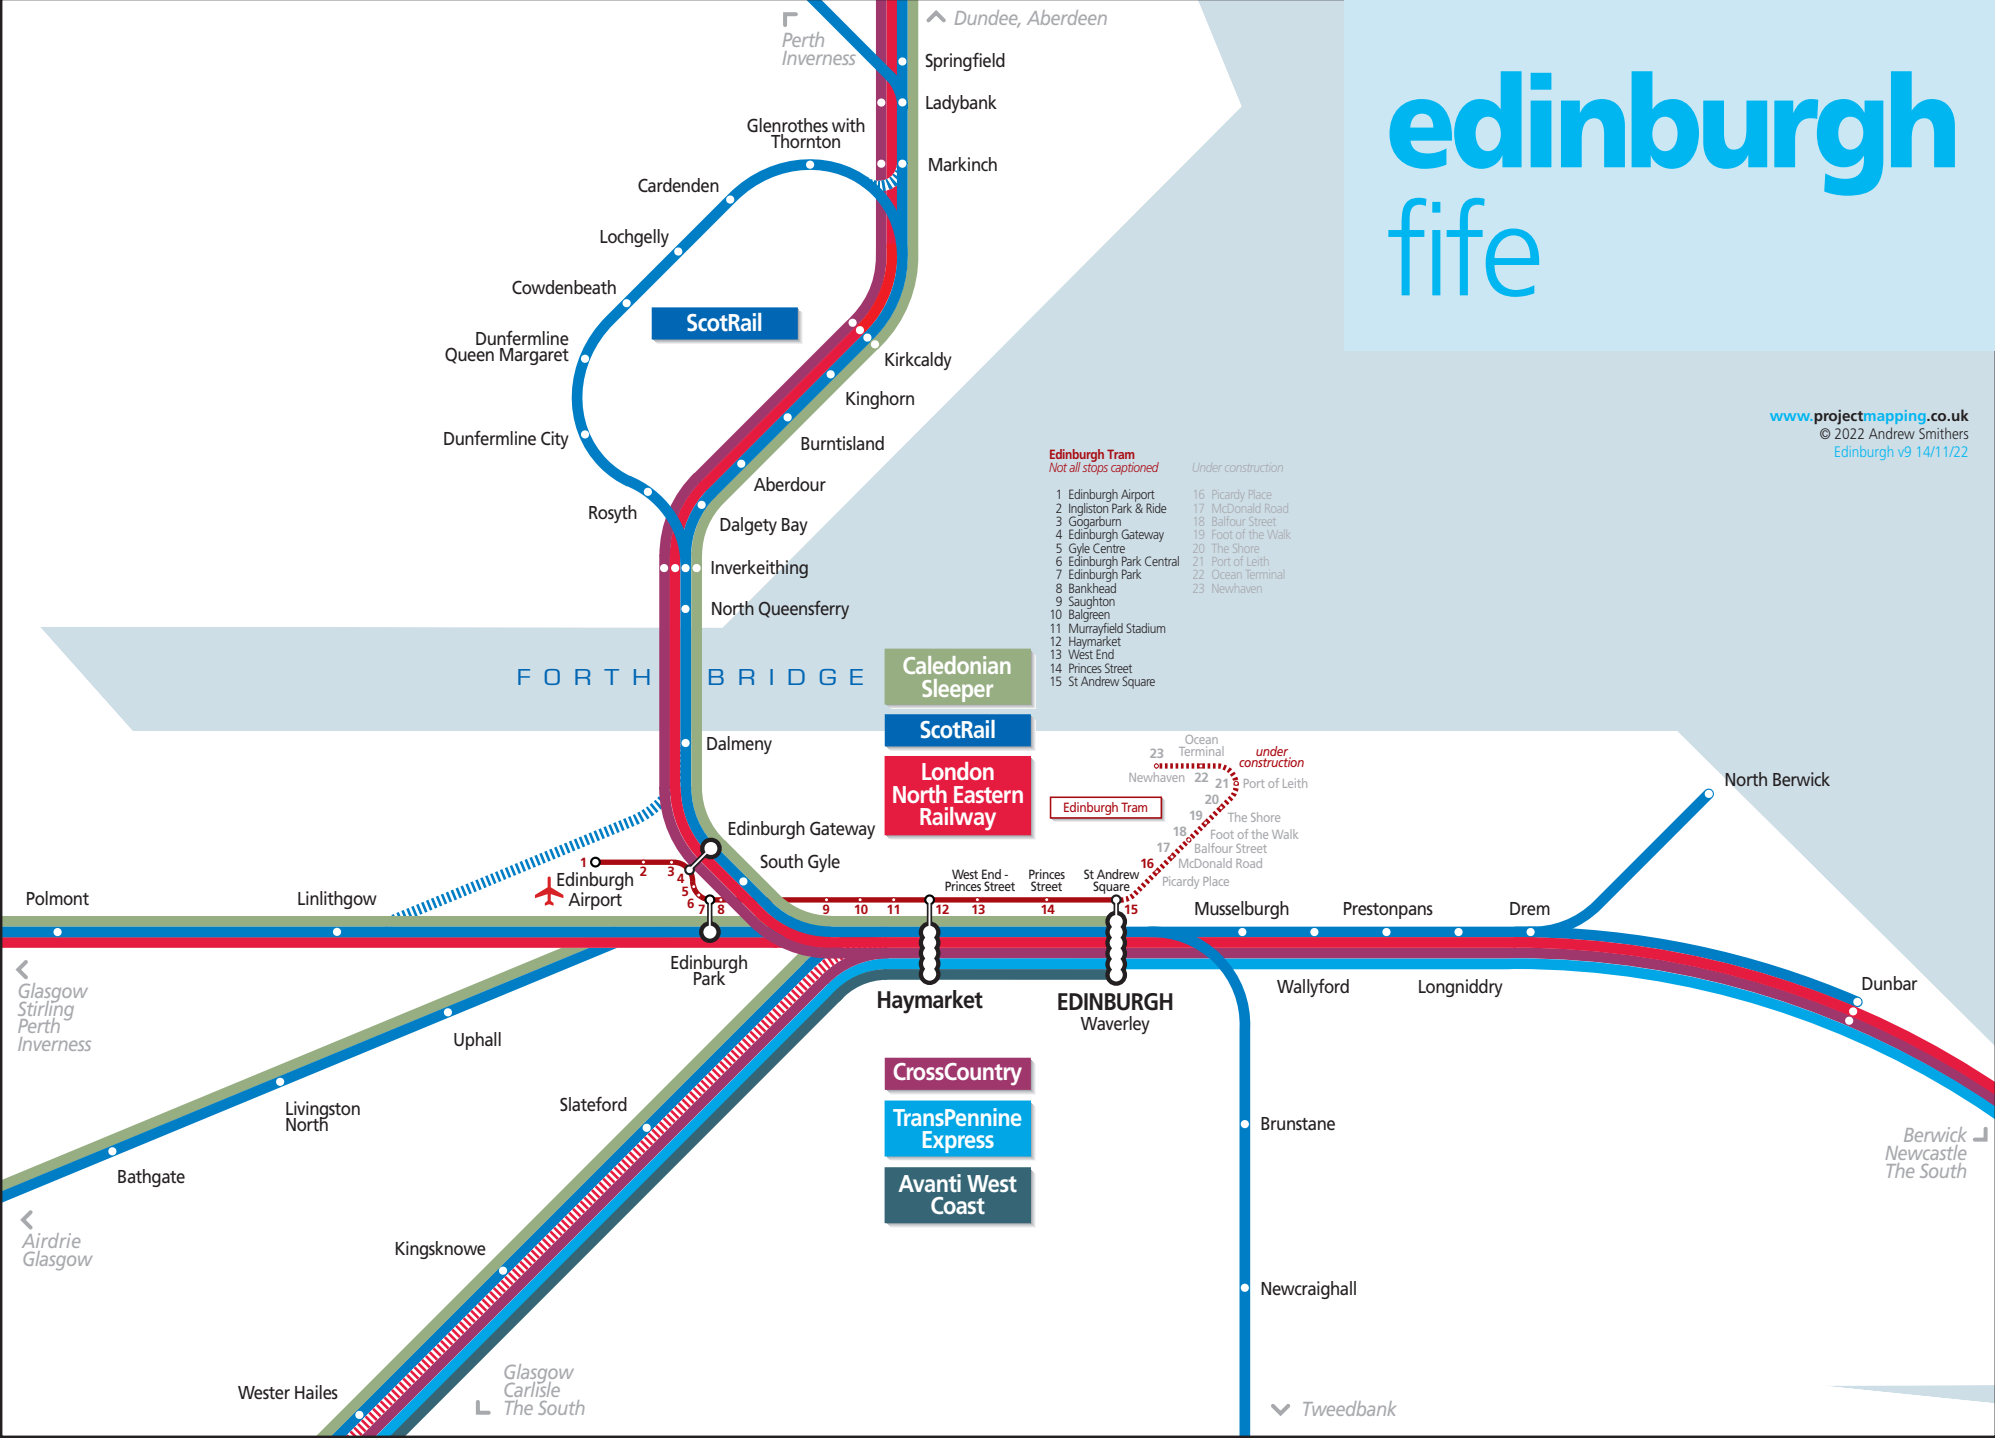

# edinburgh fife

[www.projectmapping.co.uk](http://www.projectmapping.co.uk)  
© 2022 Andrew Smithers  
Edinburgh v9 14/11/22

- Edinburgh Tram**  
*Not all stops captioned*
- 1 Edinburgh Airport
  - 2 Inglis Park & Ride
  - 3 Gogarburn
  - 4 Edinburgh Gateway
  - 5 Gyle Centre
  - 6 Edinburgh Park Central
  - 7 Edinburgh Park
  - 8 Bankhead
  - 9 Saughton
  - 10 Balgreen
  - 11 Murrayfield Stadium
  - 12 Haymarket
  - 13 West End
  - 14 Princes Street
  - 15 St Andrew Square
  - 16 Picardy Place
  - 17 McDonald Road
  - 18 Balfour Street
  - 19 Foot of the Walk
  - 20 The Shore
  - 21 Port of Leith
  - 22 Ocean Terminal
  - 23 Newhaven
- Under construction*
- 23 Ocean Terminal
  - 22 Newhaven

**Caledonian Sleeper**

**ScotRail**

**London North Eastern Railway**

**CrossCountry**

**TransPennine Express**

**Avanti West Coast**

**Edinburgh Tram**

*under construction*

← Glasgow  
Stirling  
Perth  
Inverness

← Airdrie  
Glasgow

Glasgow  
Carlisle  
The South

Berwick  
Newcastle  
The South

▼ Tweedbank