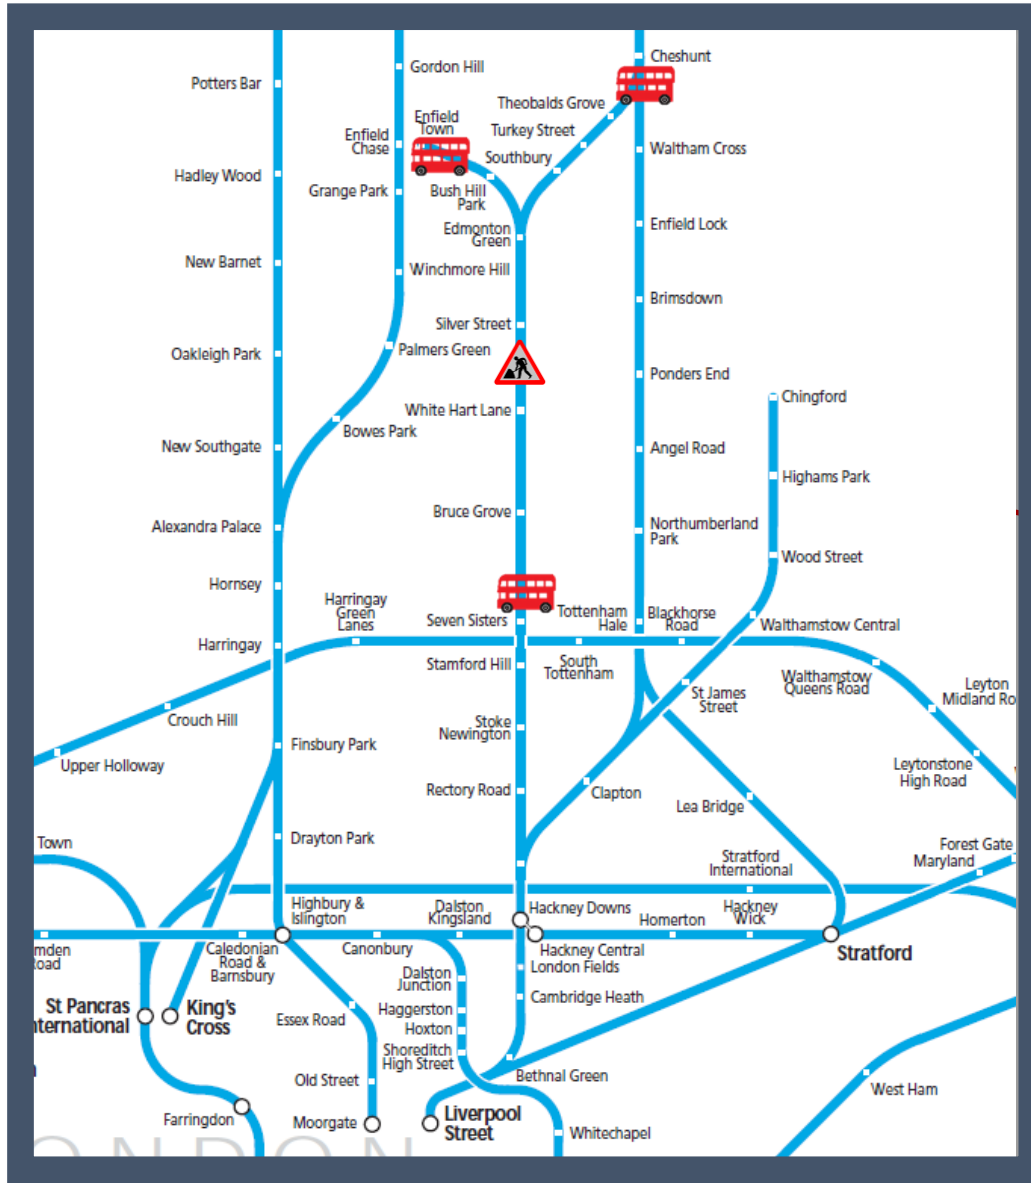

No London Overground services between London Liverpool Street and Enfield Town / Cheshunt

TOC affected: London Overground

Key:

Engineering Works

Bus Replacement Services