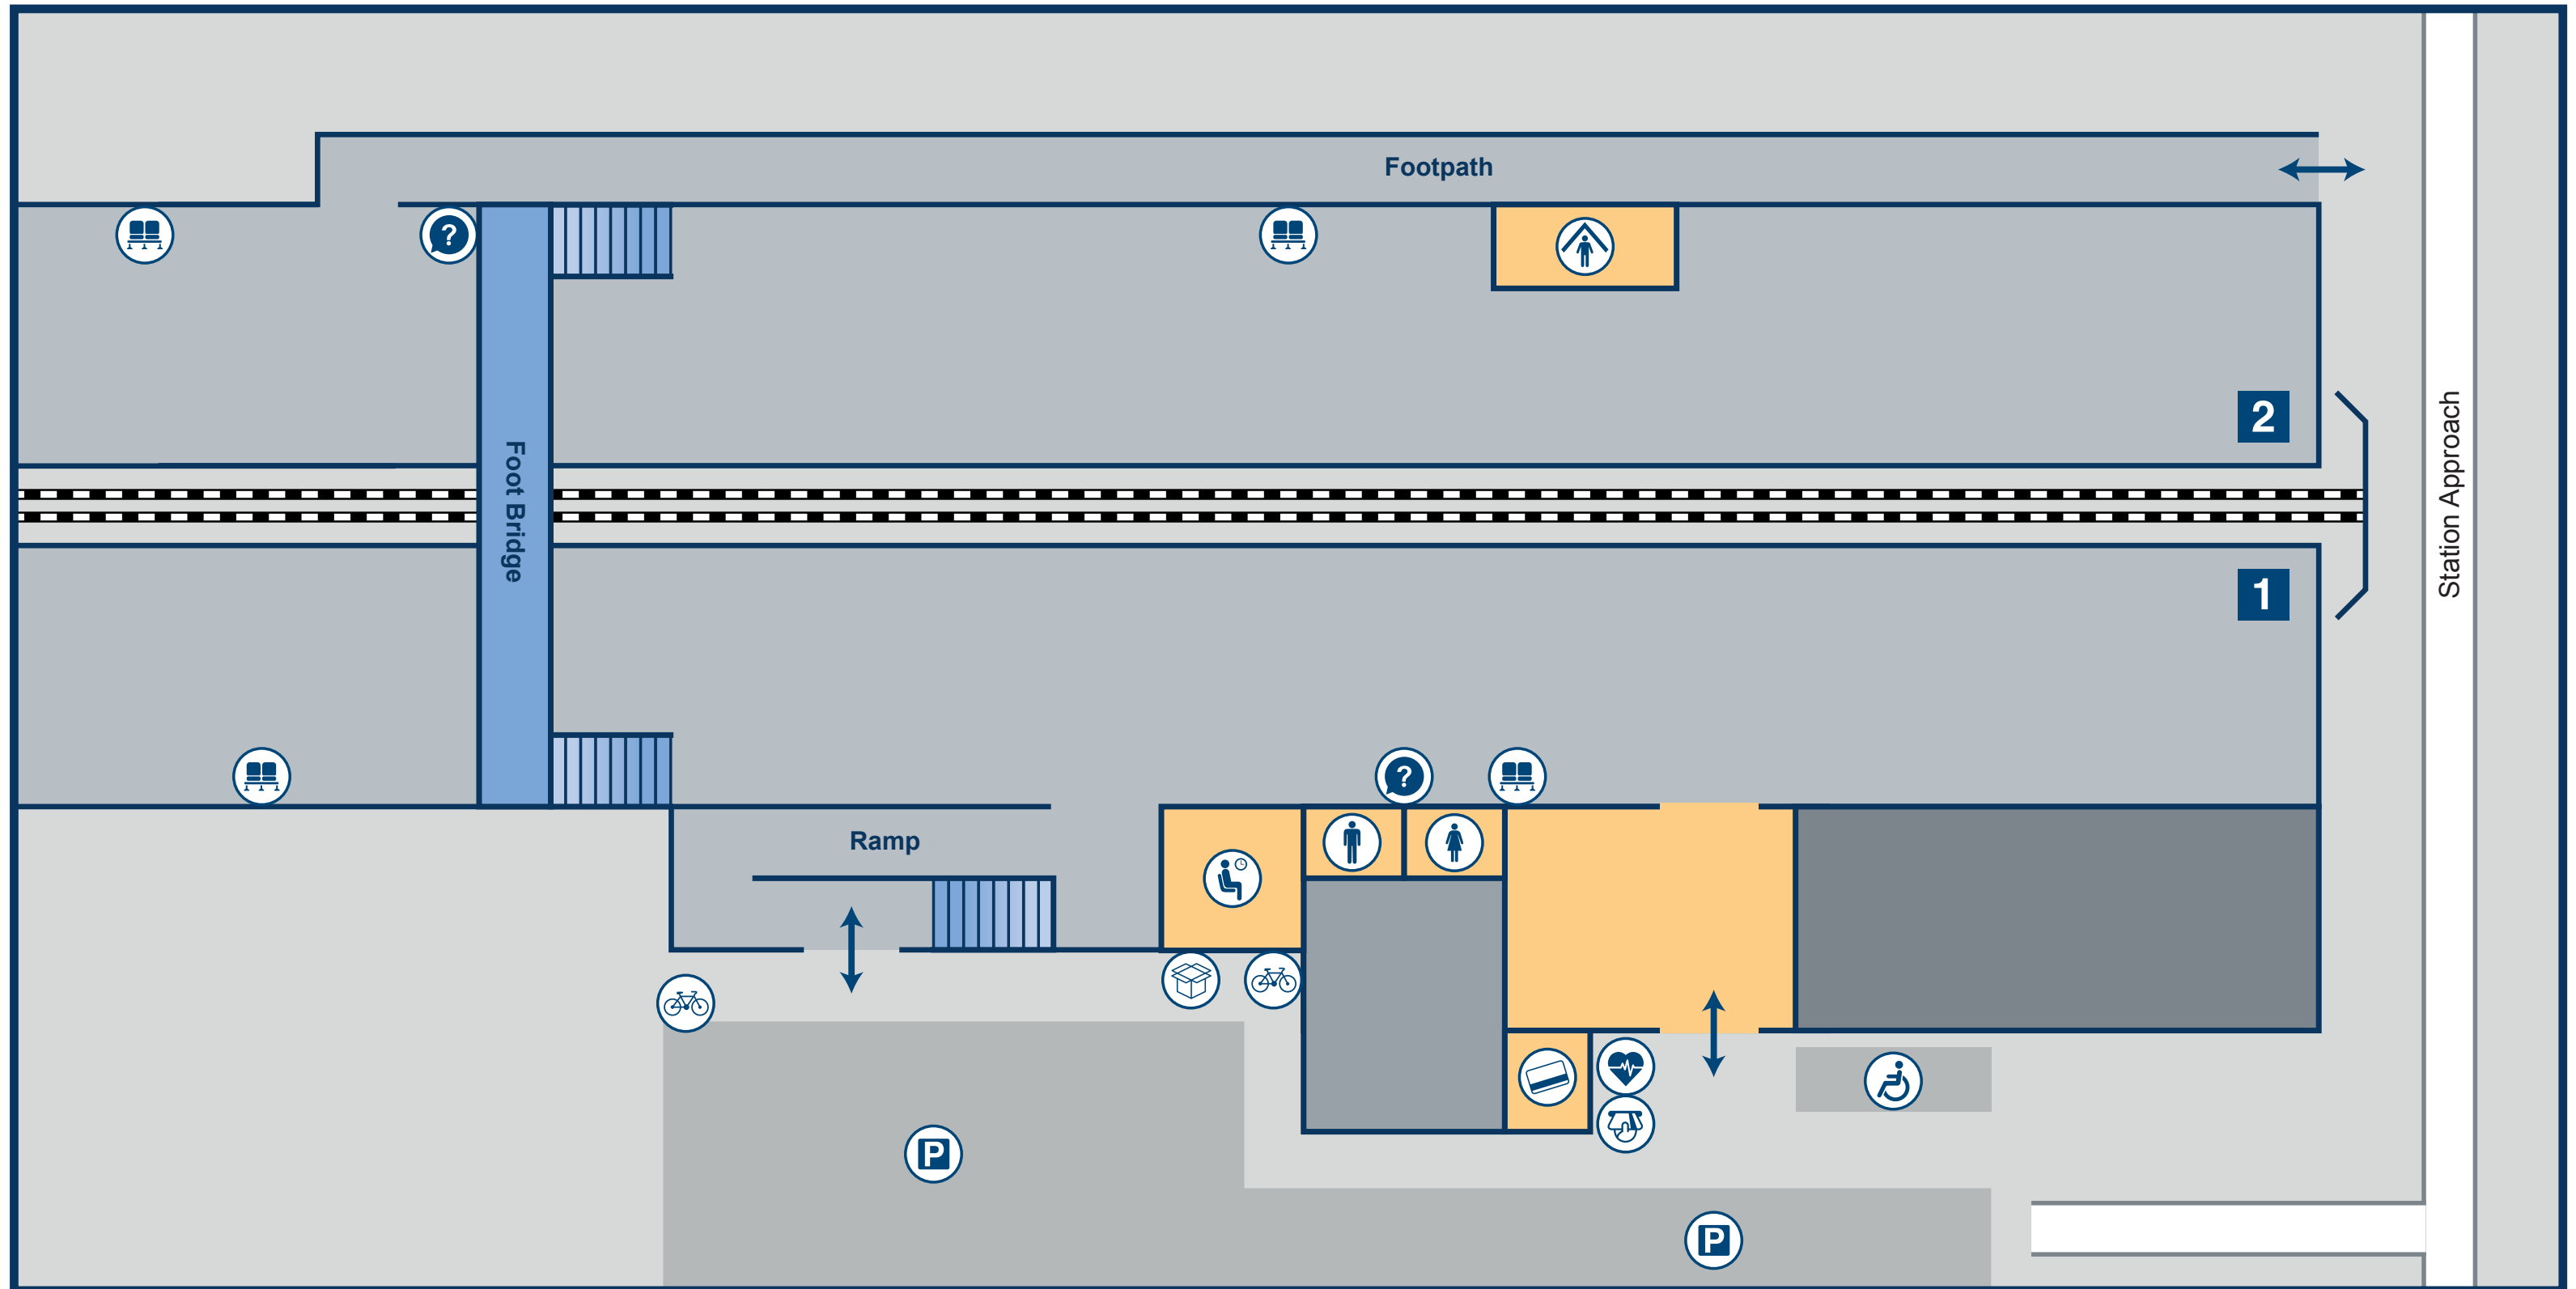

Birchington-on-Sea Station Plan

Key

- | | | | |
|--|--|--|--|
|  Accessible Parking |  Entrance / Exit |  Parcel Hub |  Ticket Machine |
|  Car Park |  Female Toilet |  Platform |  Ticket Office |
|  Cycle Rack |  Help Point |  Seats |  Waiting Room |
|  Defibrillator |  Male Toilet |  Shelter | |