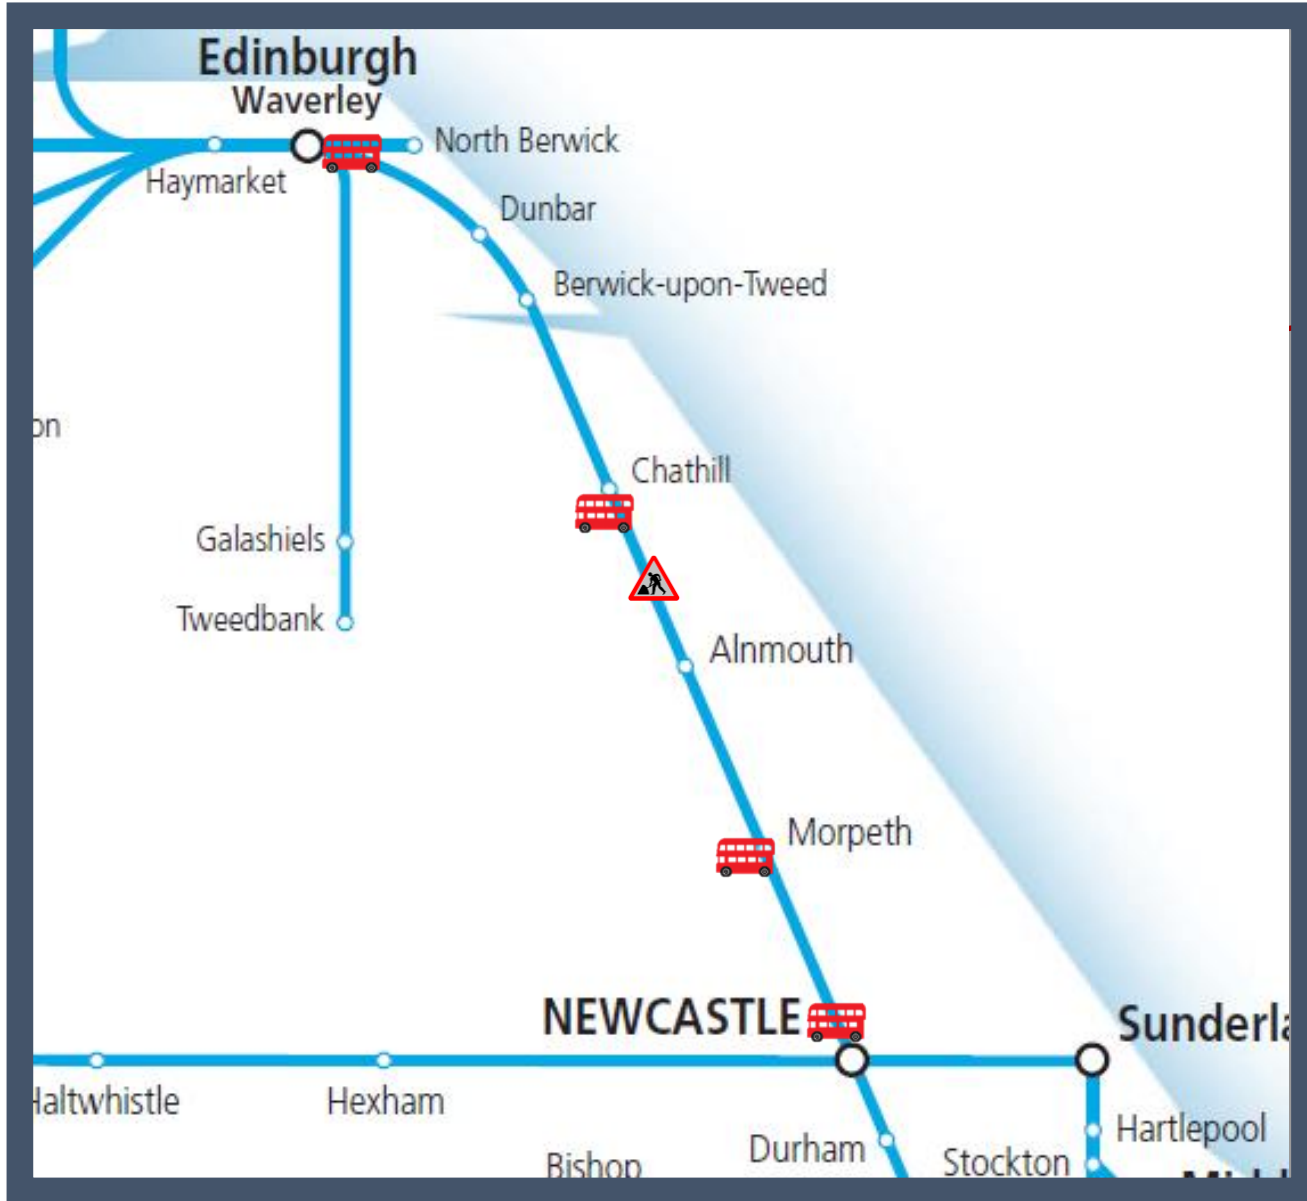

Buses replace trains between Newcastle and Edinburgh

TOC affected: CrossCountry, LNER, Lumo, Northern, TransPennine Express

Key:

Engineering Works

Bus Replacement Services