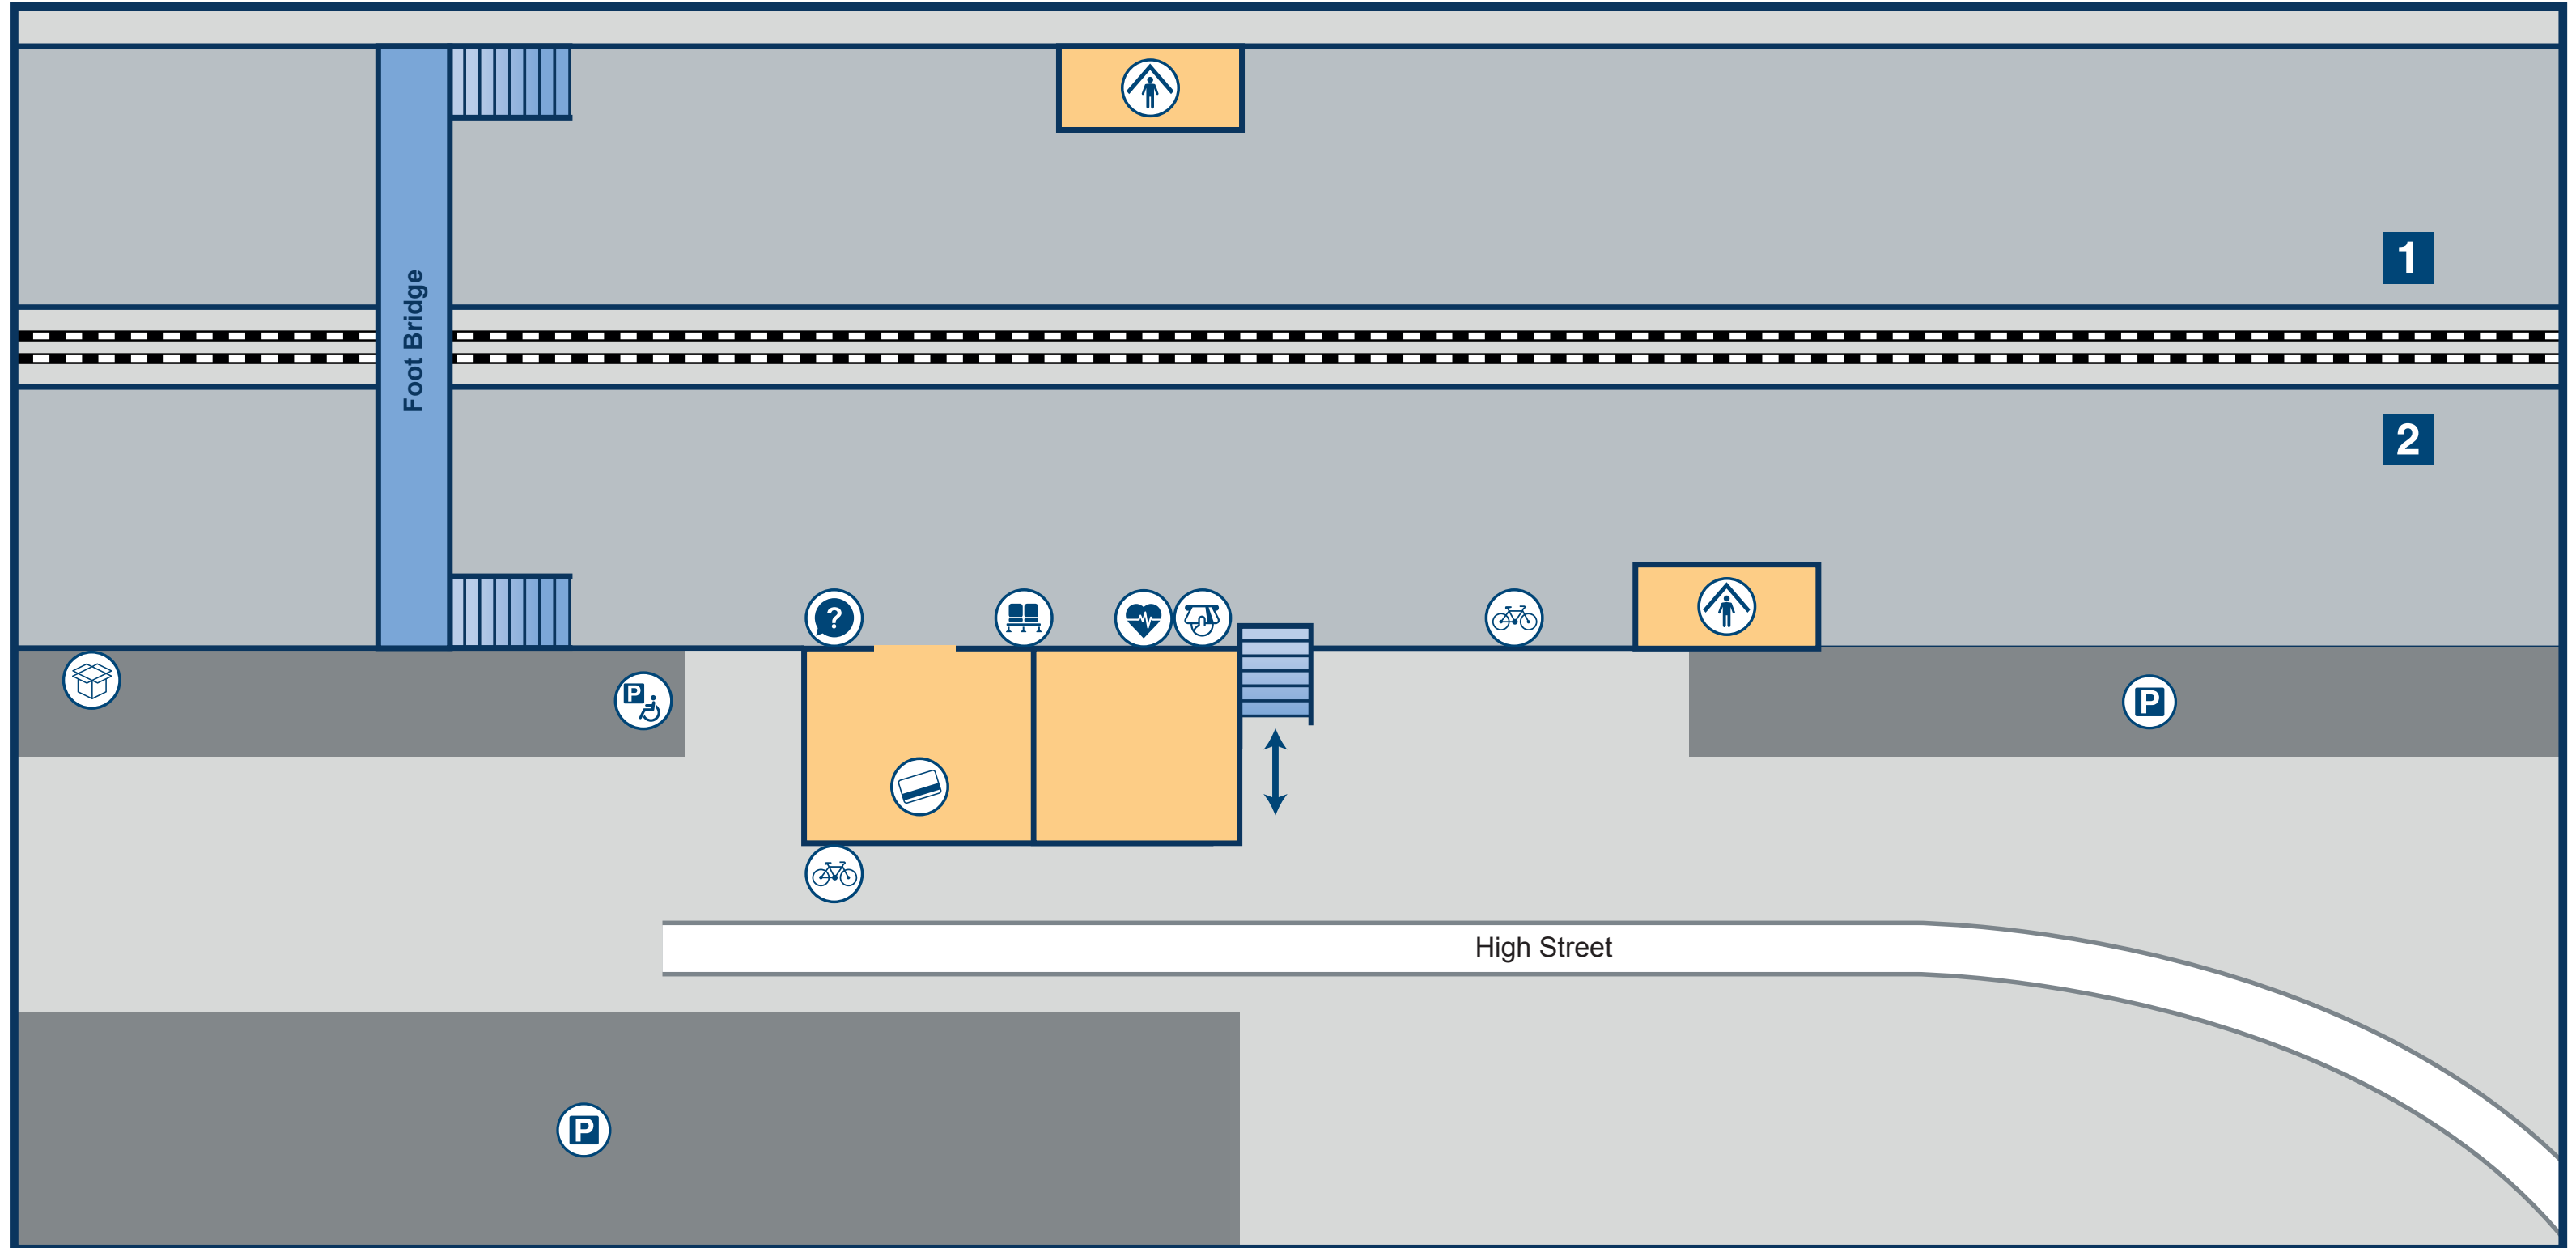

# Barming Station Plan

## Key

Car Park

Cycle Rack

Defibrillator

Disable Parking

Entrance / Exit

Help Point

Parcel Hub

Platform

Seats

Shelter

Ticket Machine

Ticket Office