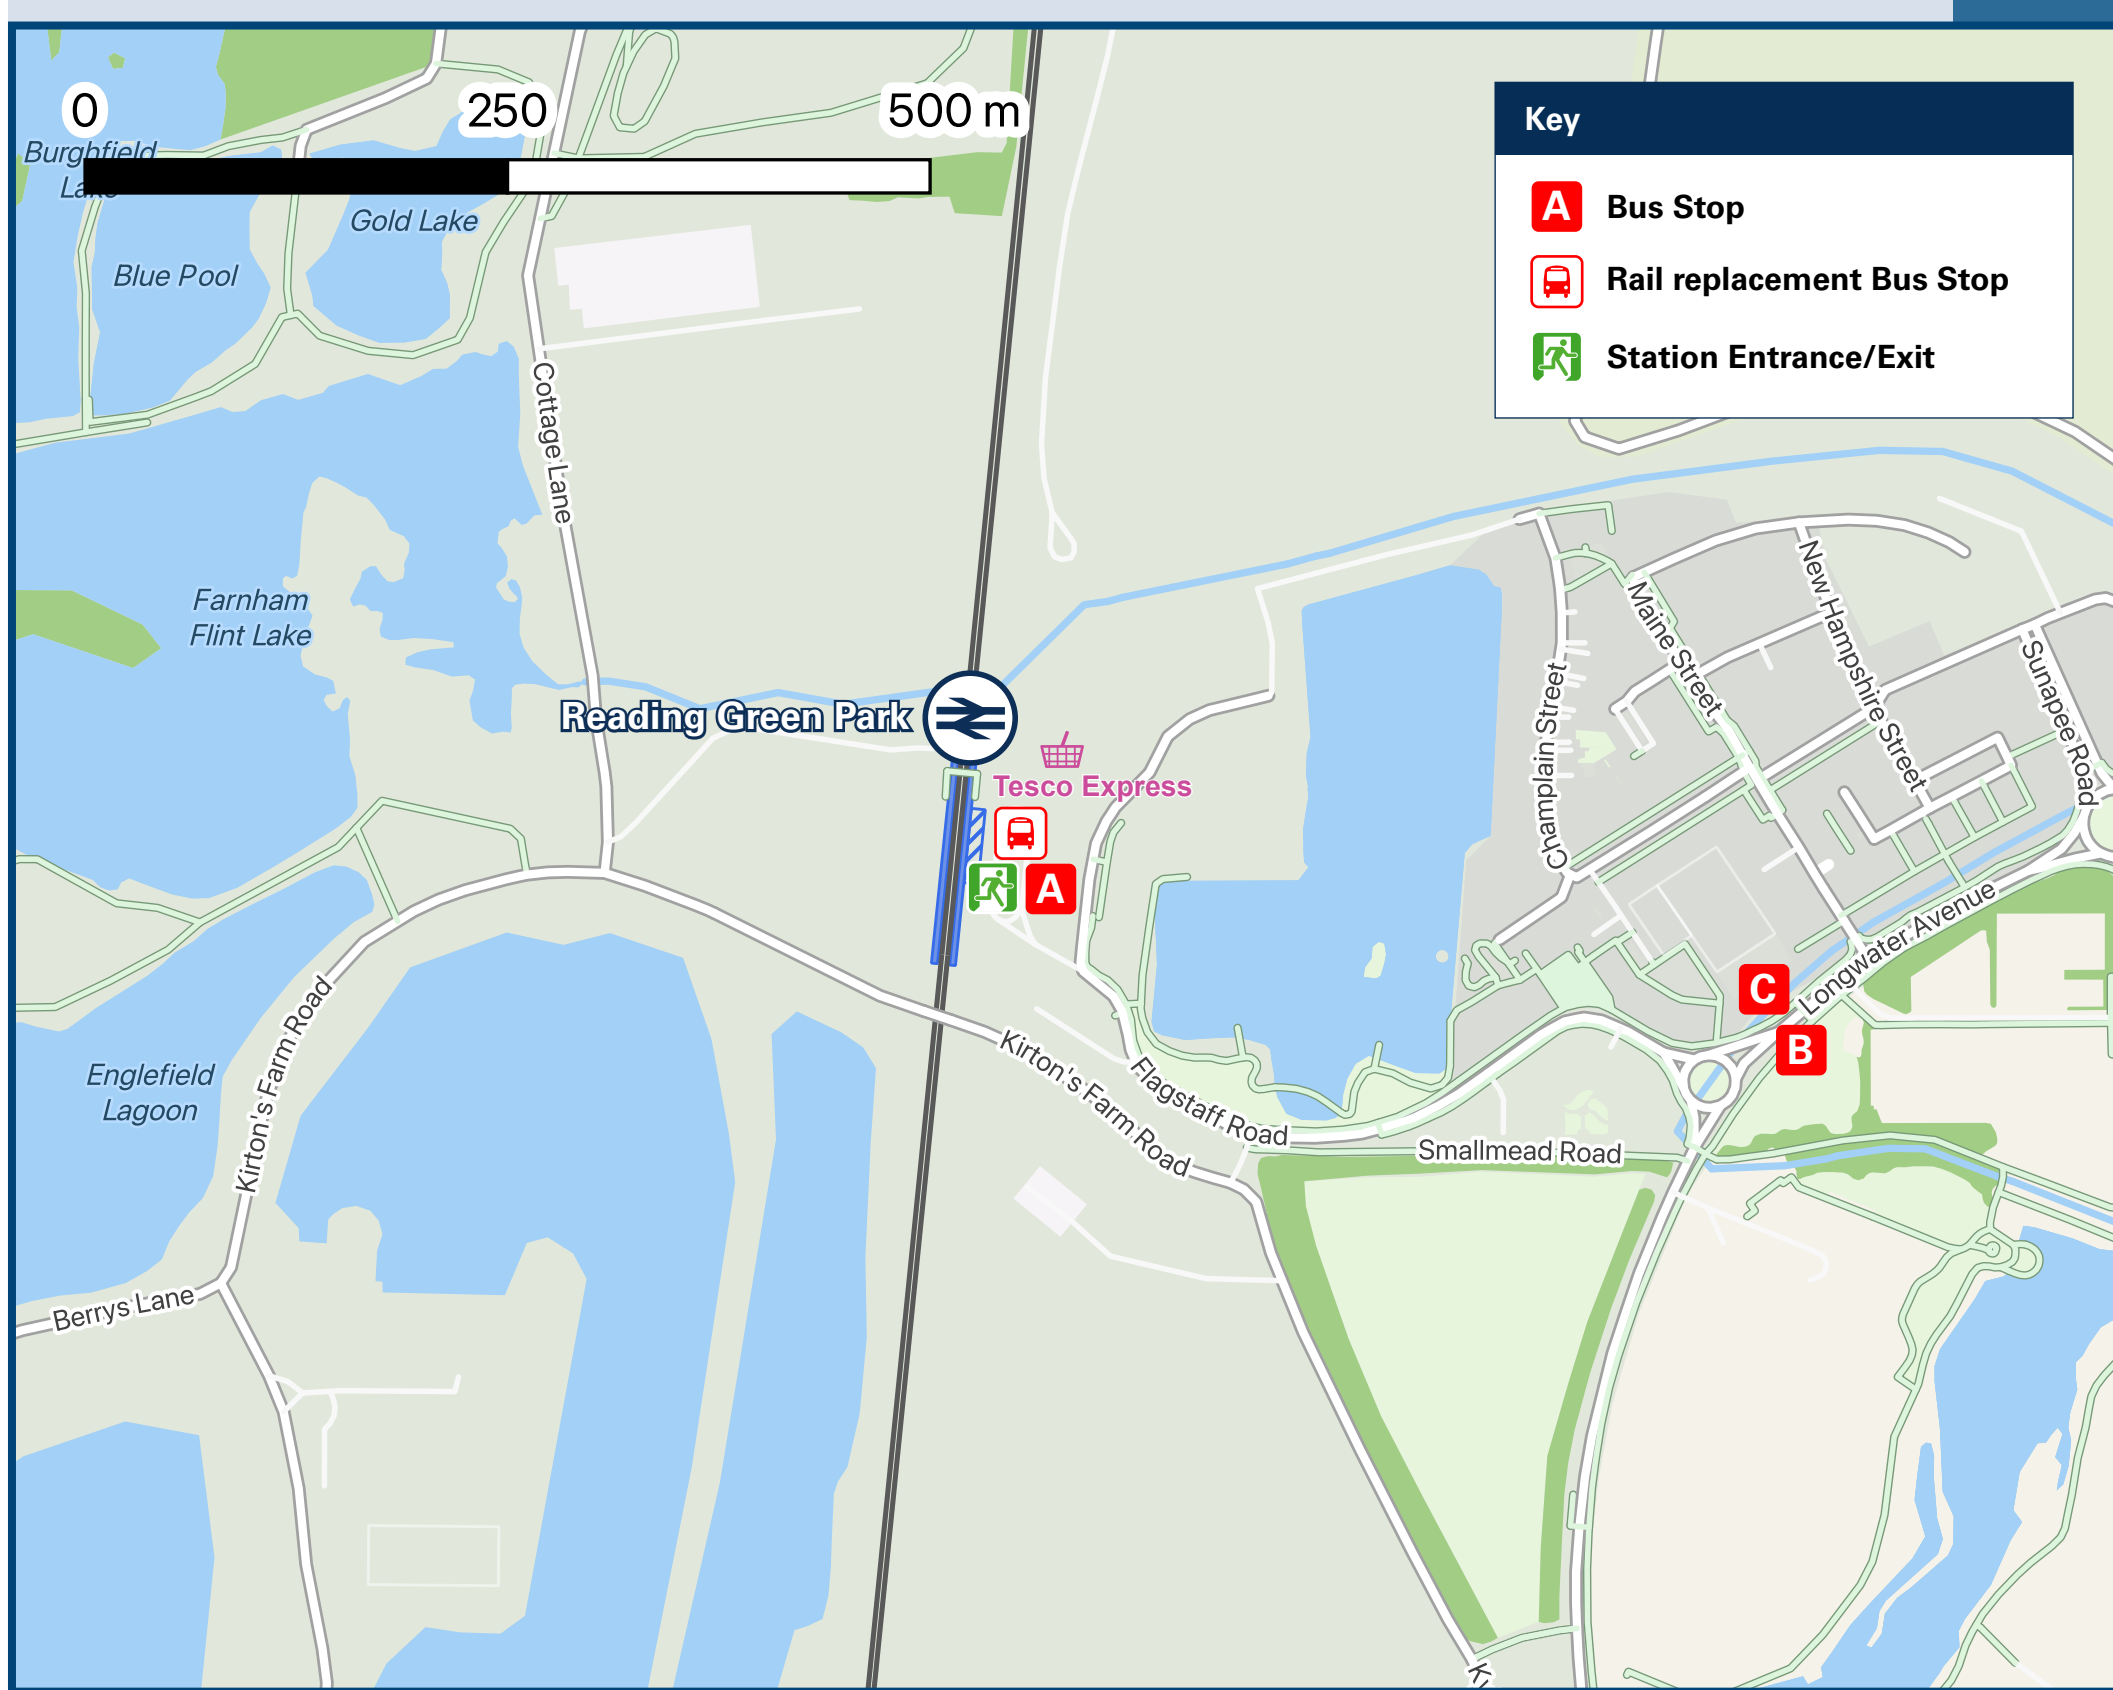

Buses and Taxis

Rail replacement buses / coaches will depart from the bus stops on the station forecourt.

Main destinations by bus

(Data correct at January 2026)

DESTINATION	BUS ROUTES	BUS STOP
Green Park (Costco)	9	A, C
Green Park (Lime Square)	9	A, C
	50, 50a	B*
	650#	B
Kennet Island (Central Plaza)	50a	C**
Kennet Island Turn	50	C, B***
Mere oak Park & Ride	650#	B
Reading Football Club/SCL Stadium (nearest stop Costco)	9	A, C
	9	A, C
Reading (Town Centre)	50, 50a	C, B***
	650#	C
Royal Berkshire Hospital (Redlands Road)	9	A, C
University of Reading (Shinfield Road, Christchurch Green)	9	A, C
Whitley Wood	9	A, C

Notes

Bus routes 9, 50 & 50a operate Mondays to Saturdays services. No Sunday service.
For bus times and days of operation please contact Traveline on www.traveline.info or call: 0871 200 22 33

Direct trains operate to this destination from Reading Green Park station.

* Bus route 50 & 50a operate after 2PM on Mondays to Fridays, and all day on Saturdays.

** Bus route 50 operates from stop (C) before 2PM on Mondays to Fridays, and stop (B) after 2PM on Mondays to Fridays, and all day on Saturdays.

*** Bus route 50a operates from stop (C) before 2PM on Mondays to Fridays, and stop (B) after 2PM on Mondays to Fridays, and all day on Saturdays.

Bus route 650 operates a Sunday service, only.

Taxis

Reading Green Park station is served by a taxi rank or cab office. Check availability before travelling, and pre-book if necessary. Please consider using the following local operators: (Inclusion of this number doesn't represent any endorsement of the taxi firm)

Go Green Taxis
0118 207 6082

Yellow Cars
0118 966 6555

Atlantic Cars
0118 910 1010

Further information about all onward travel

Local Cycle Info www.reading.gov.uk/cycle For more information about cycle routes.	National Cycle Info walkwheelcycletrust.org.uk	Bus Times See timetable displays at bus stops. 	PlusBus plusbus.info PlusBus is a discount price 'bus pass' that you buy with your train ticket. It gives you unlimited bus travel around your chosen town, on participating buses. Visit www.plusbus.info

National Rail Enquiries

Online nationalrail.co.uk	NRE App Free National Rail Enquiries app for iOS and Android	Social Media facebook.com/nationalrailenq @nationalrailenq	Alert Me You can sign up to Alert Me messages on the National Rail Enquiries website where you can receive train and platform notifications directly to your smart phone. nationalrail.co.uk/alertme	Contact Centre 03457 48 49 50 Calls cost no more than calls to geographic numbers (01 or 02) and may be recorded.	PlusBike nationalrail.co.uk/plusbike For more information.

National Rail
Britain's train companies working together