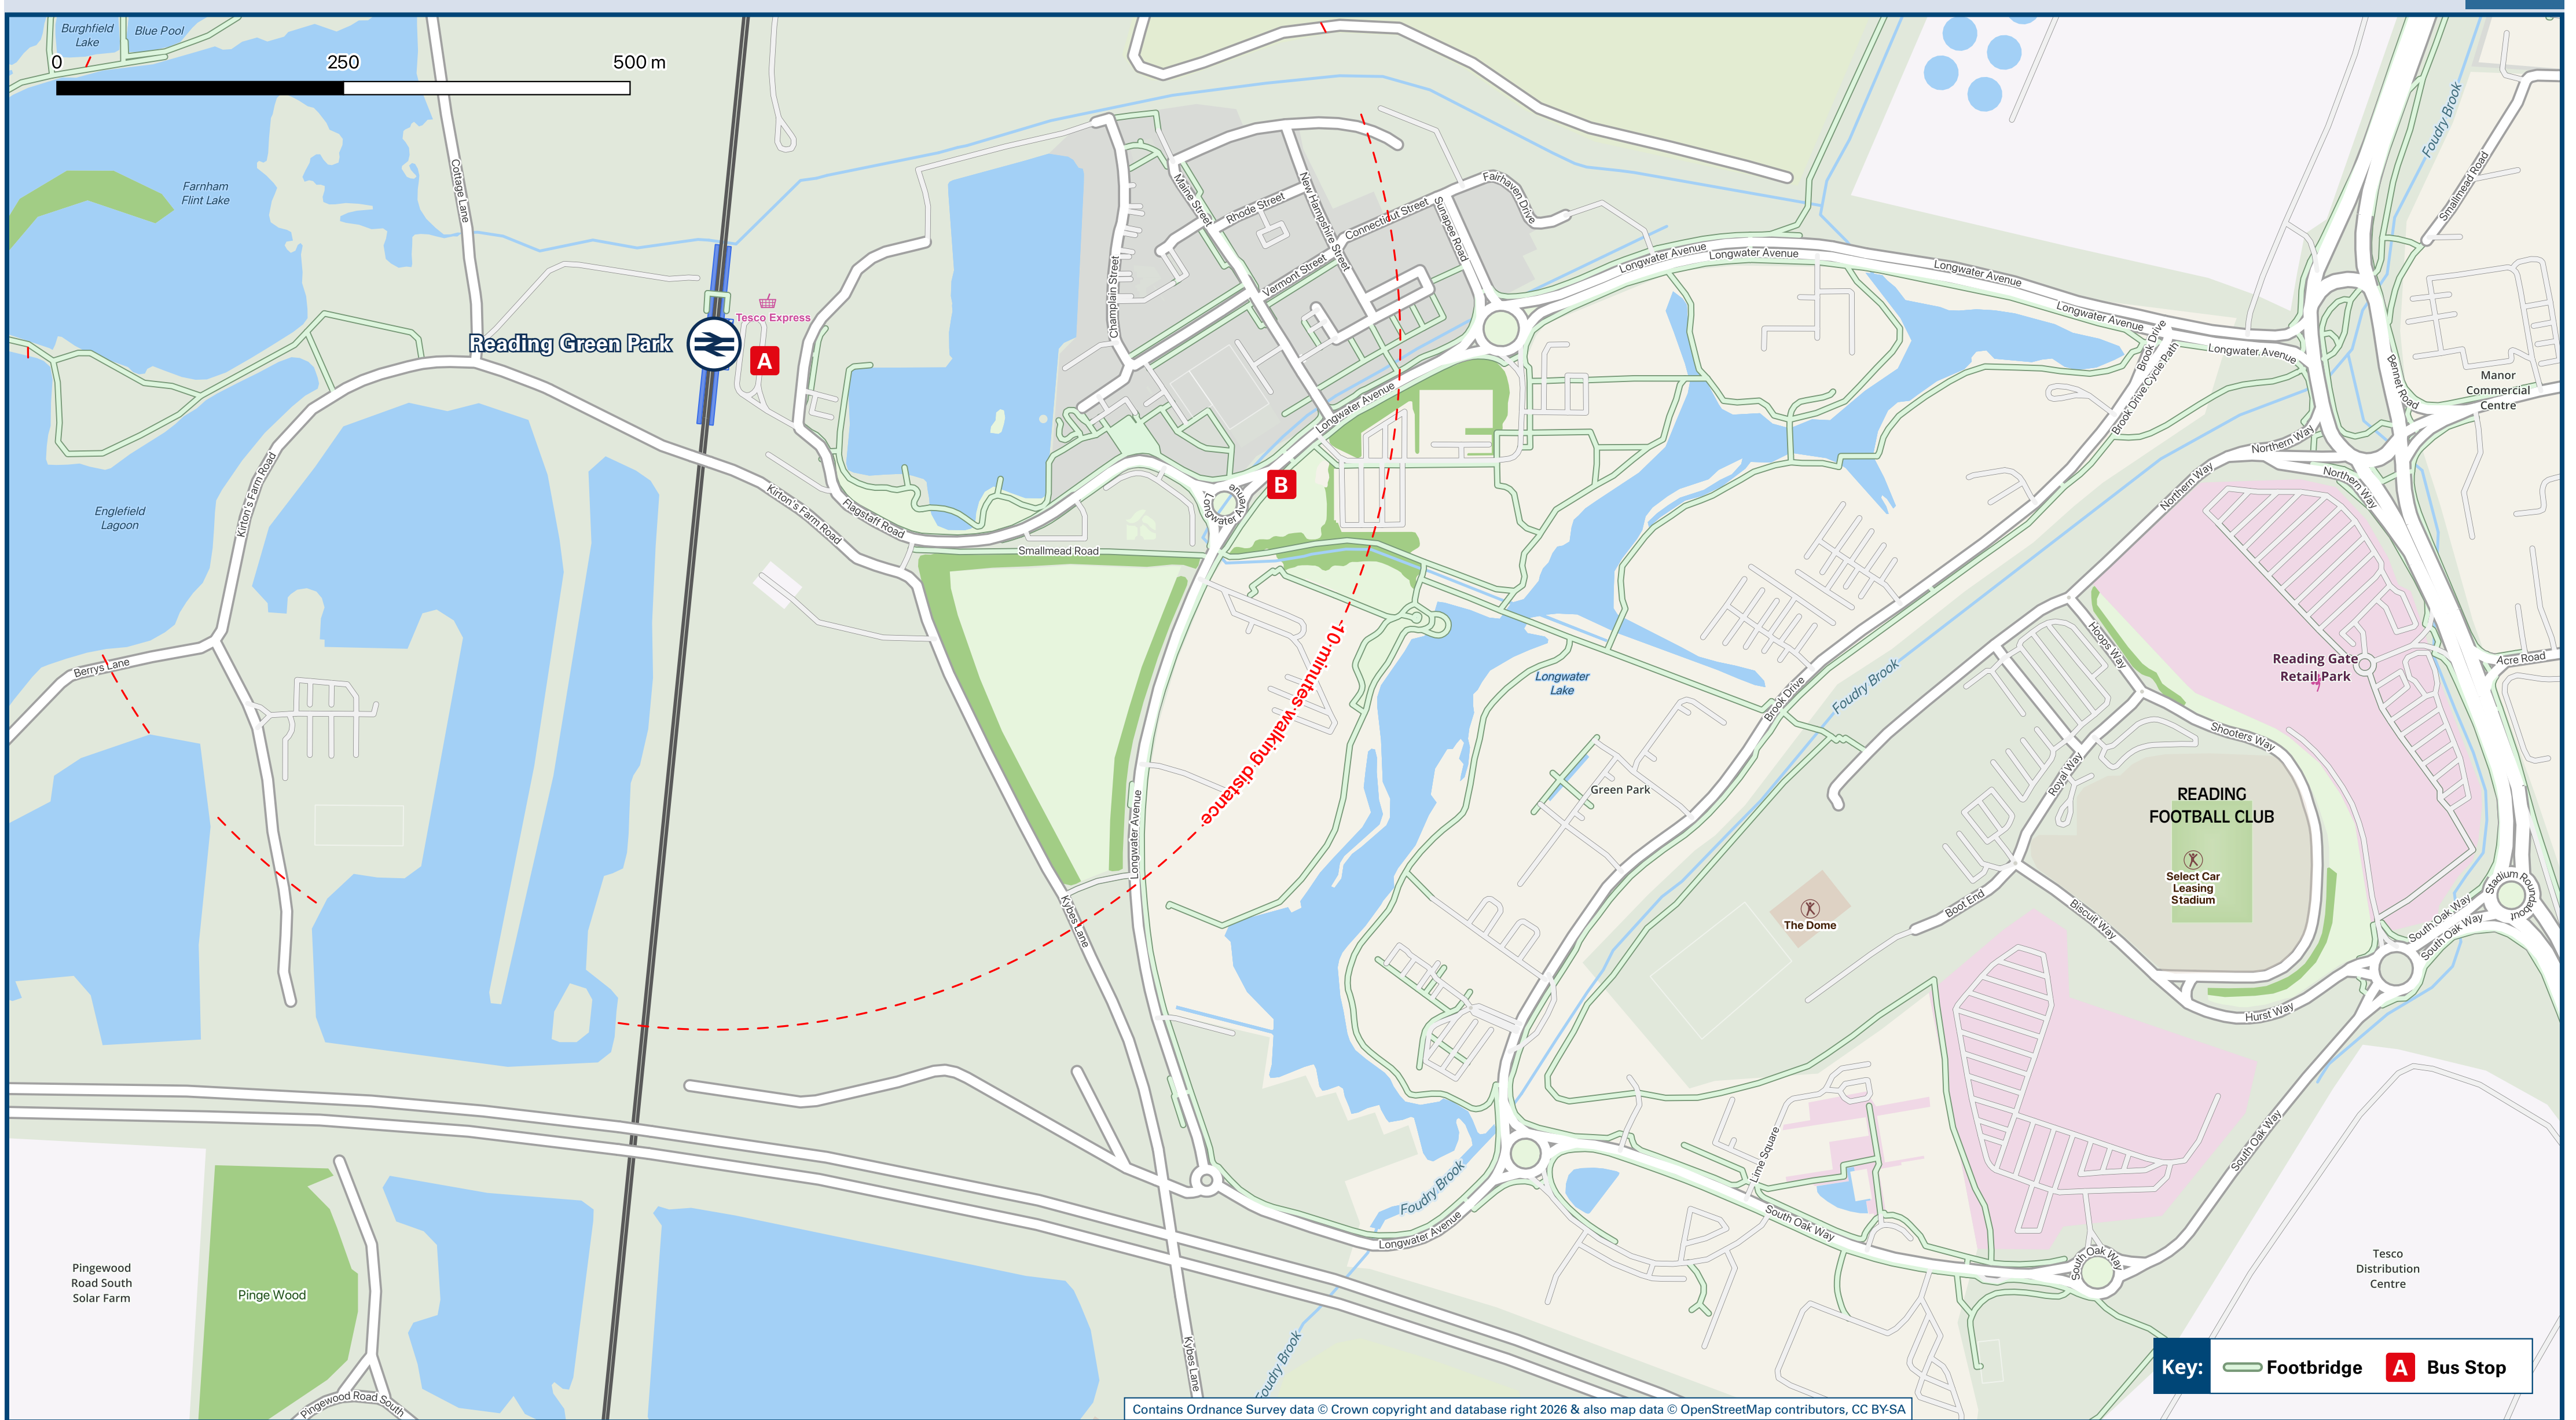

Reading Green Park Station

Onward Travel Information

Local area map