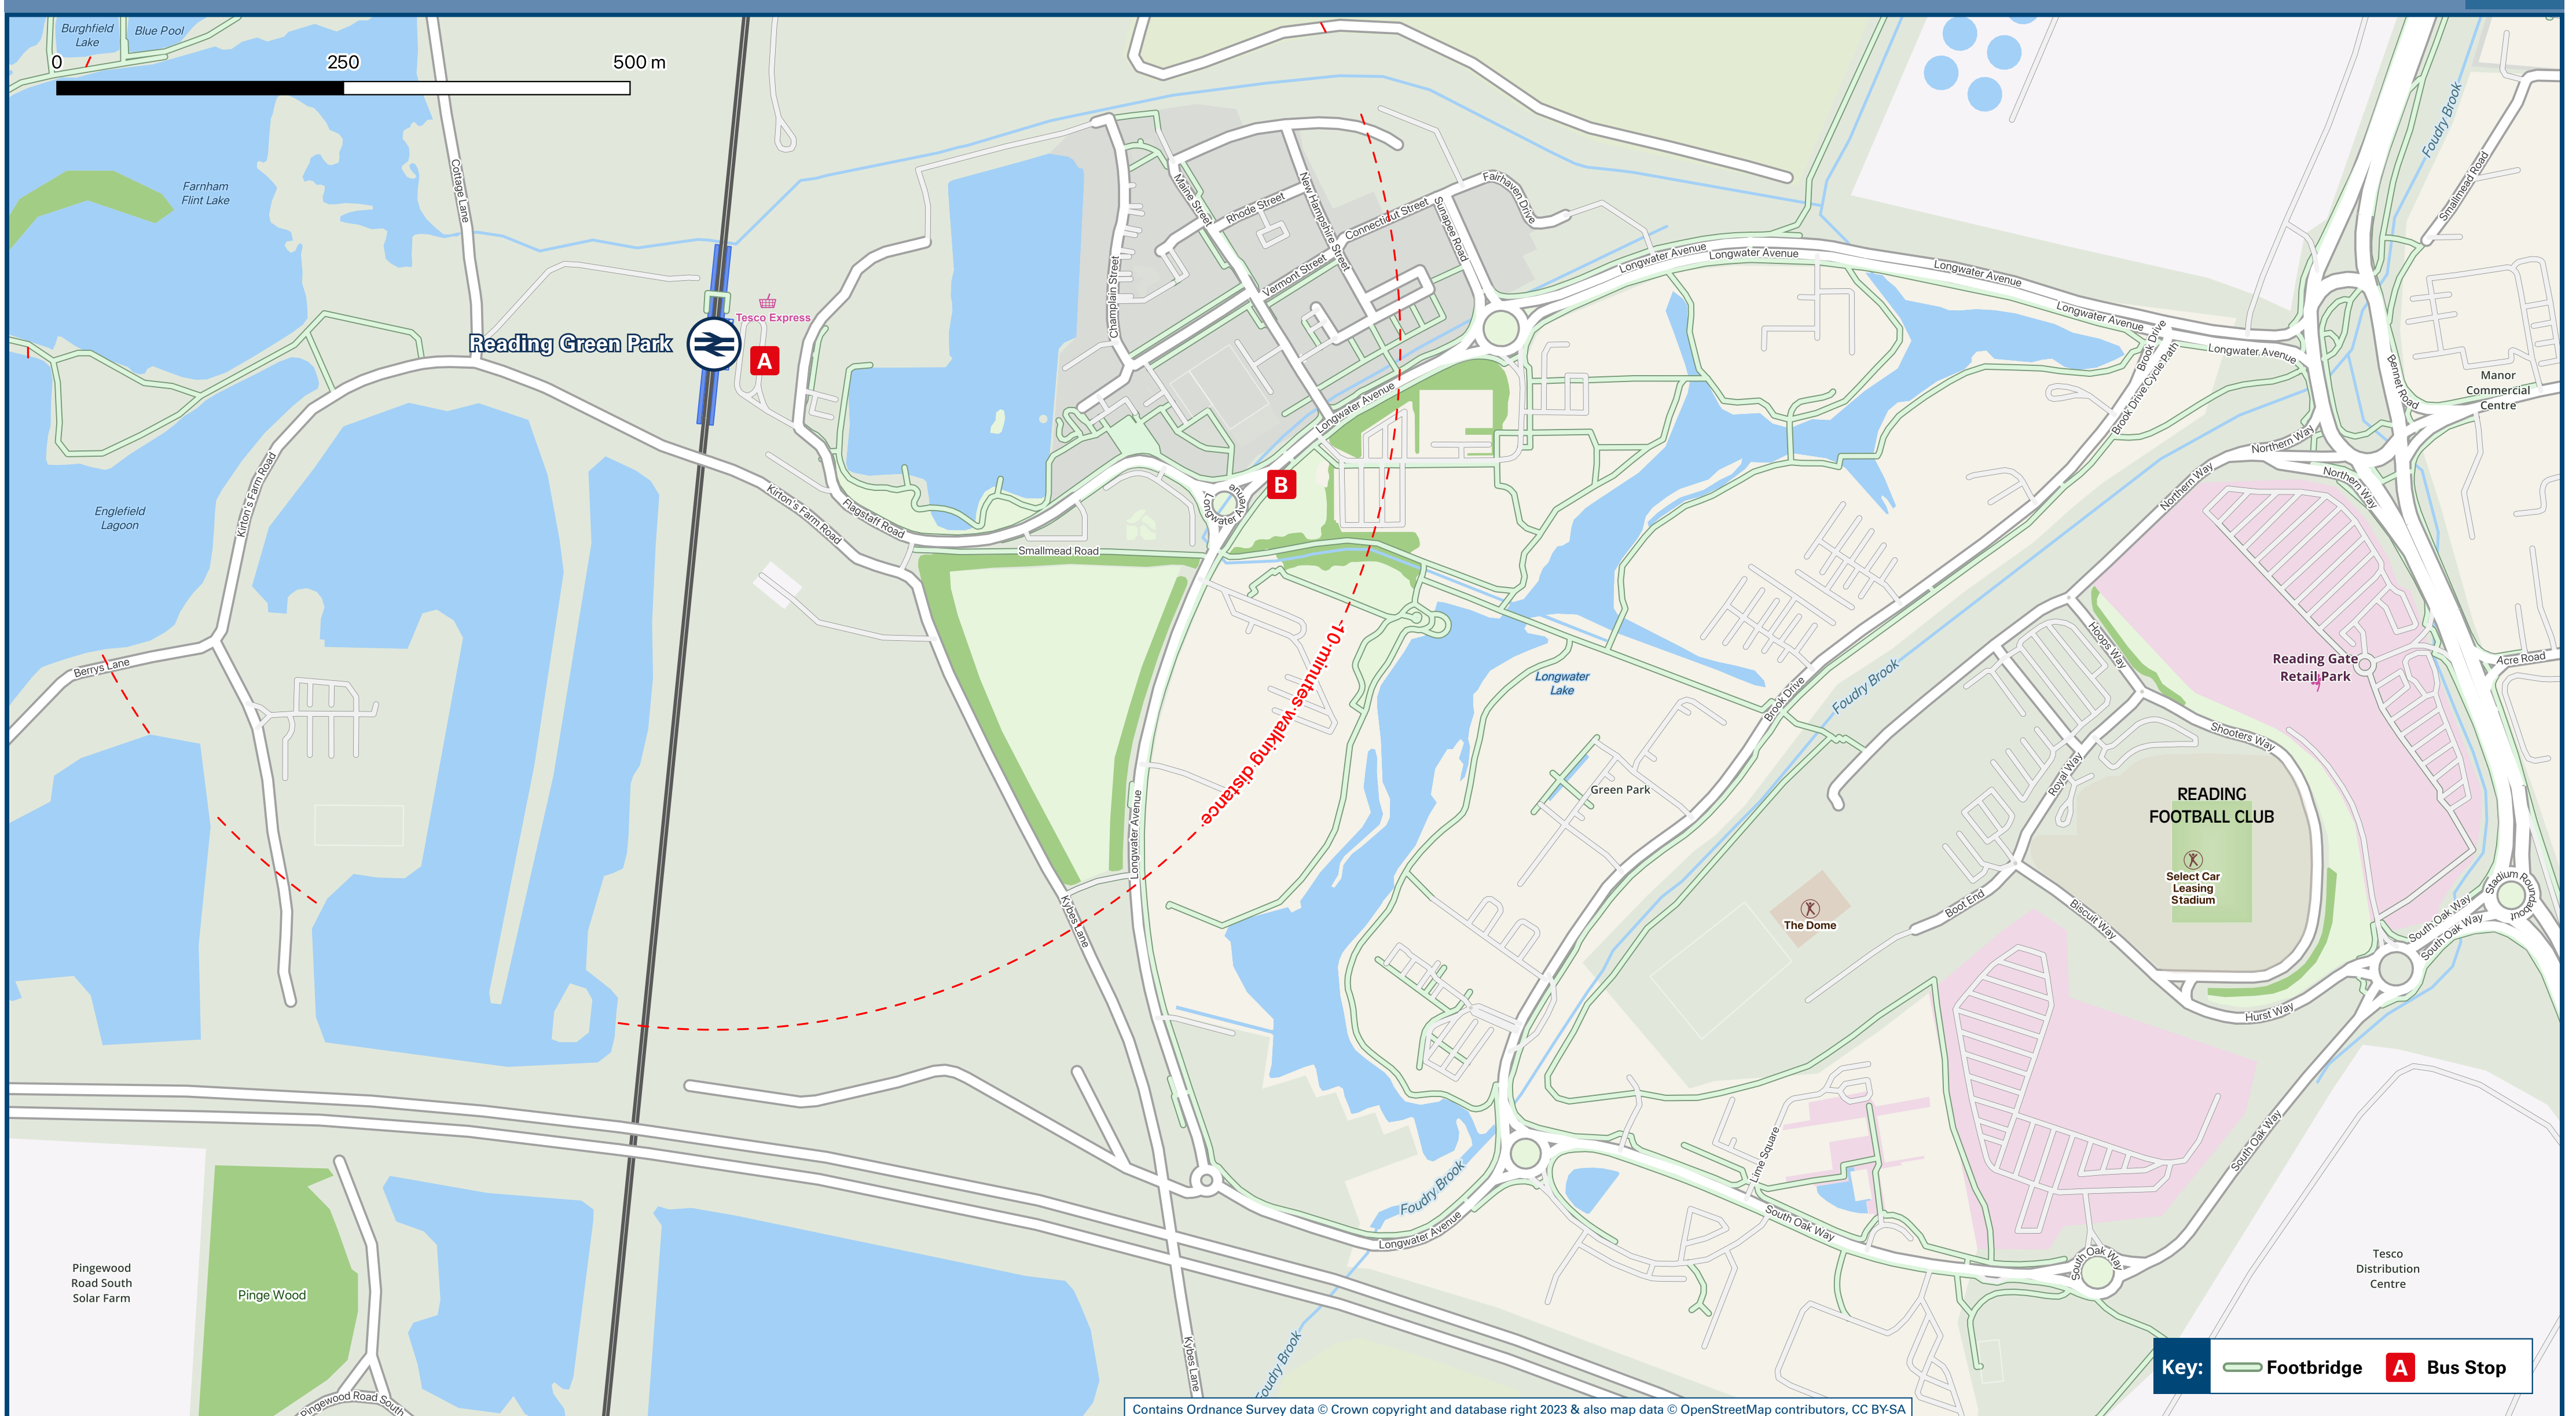

Reading Green Park Station

Onward Travel Information

Local area map

Buses and Taxis

Rail replacement buses / coaches will depart from the bus interchange by the station entrance.

Main destinations by bus

(Data correct at November 2023)

DESTINATION	BUS ROUTES	BUS STOP
Green Park (Costco)	9	A
	50*	B
Green Park (Lime Square)	9	A
	50	B
	650#	B
Kennet Island Turn	50	B
Mere oak Park & Ride	650#	B
Reading Football Club/SCL Stadium (nearest stop Costco)	9	A
	50*	B
Reading (Town Centre)	9	A
	50	B
	650#	C
Royal Berkshire Hospital	9	A
University of Reading (Shinfield Road)	9	A
Whitley Wood	9	A