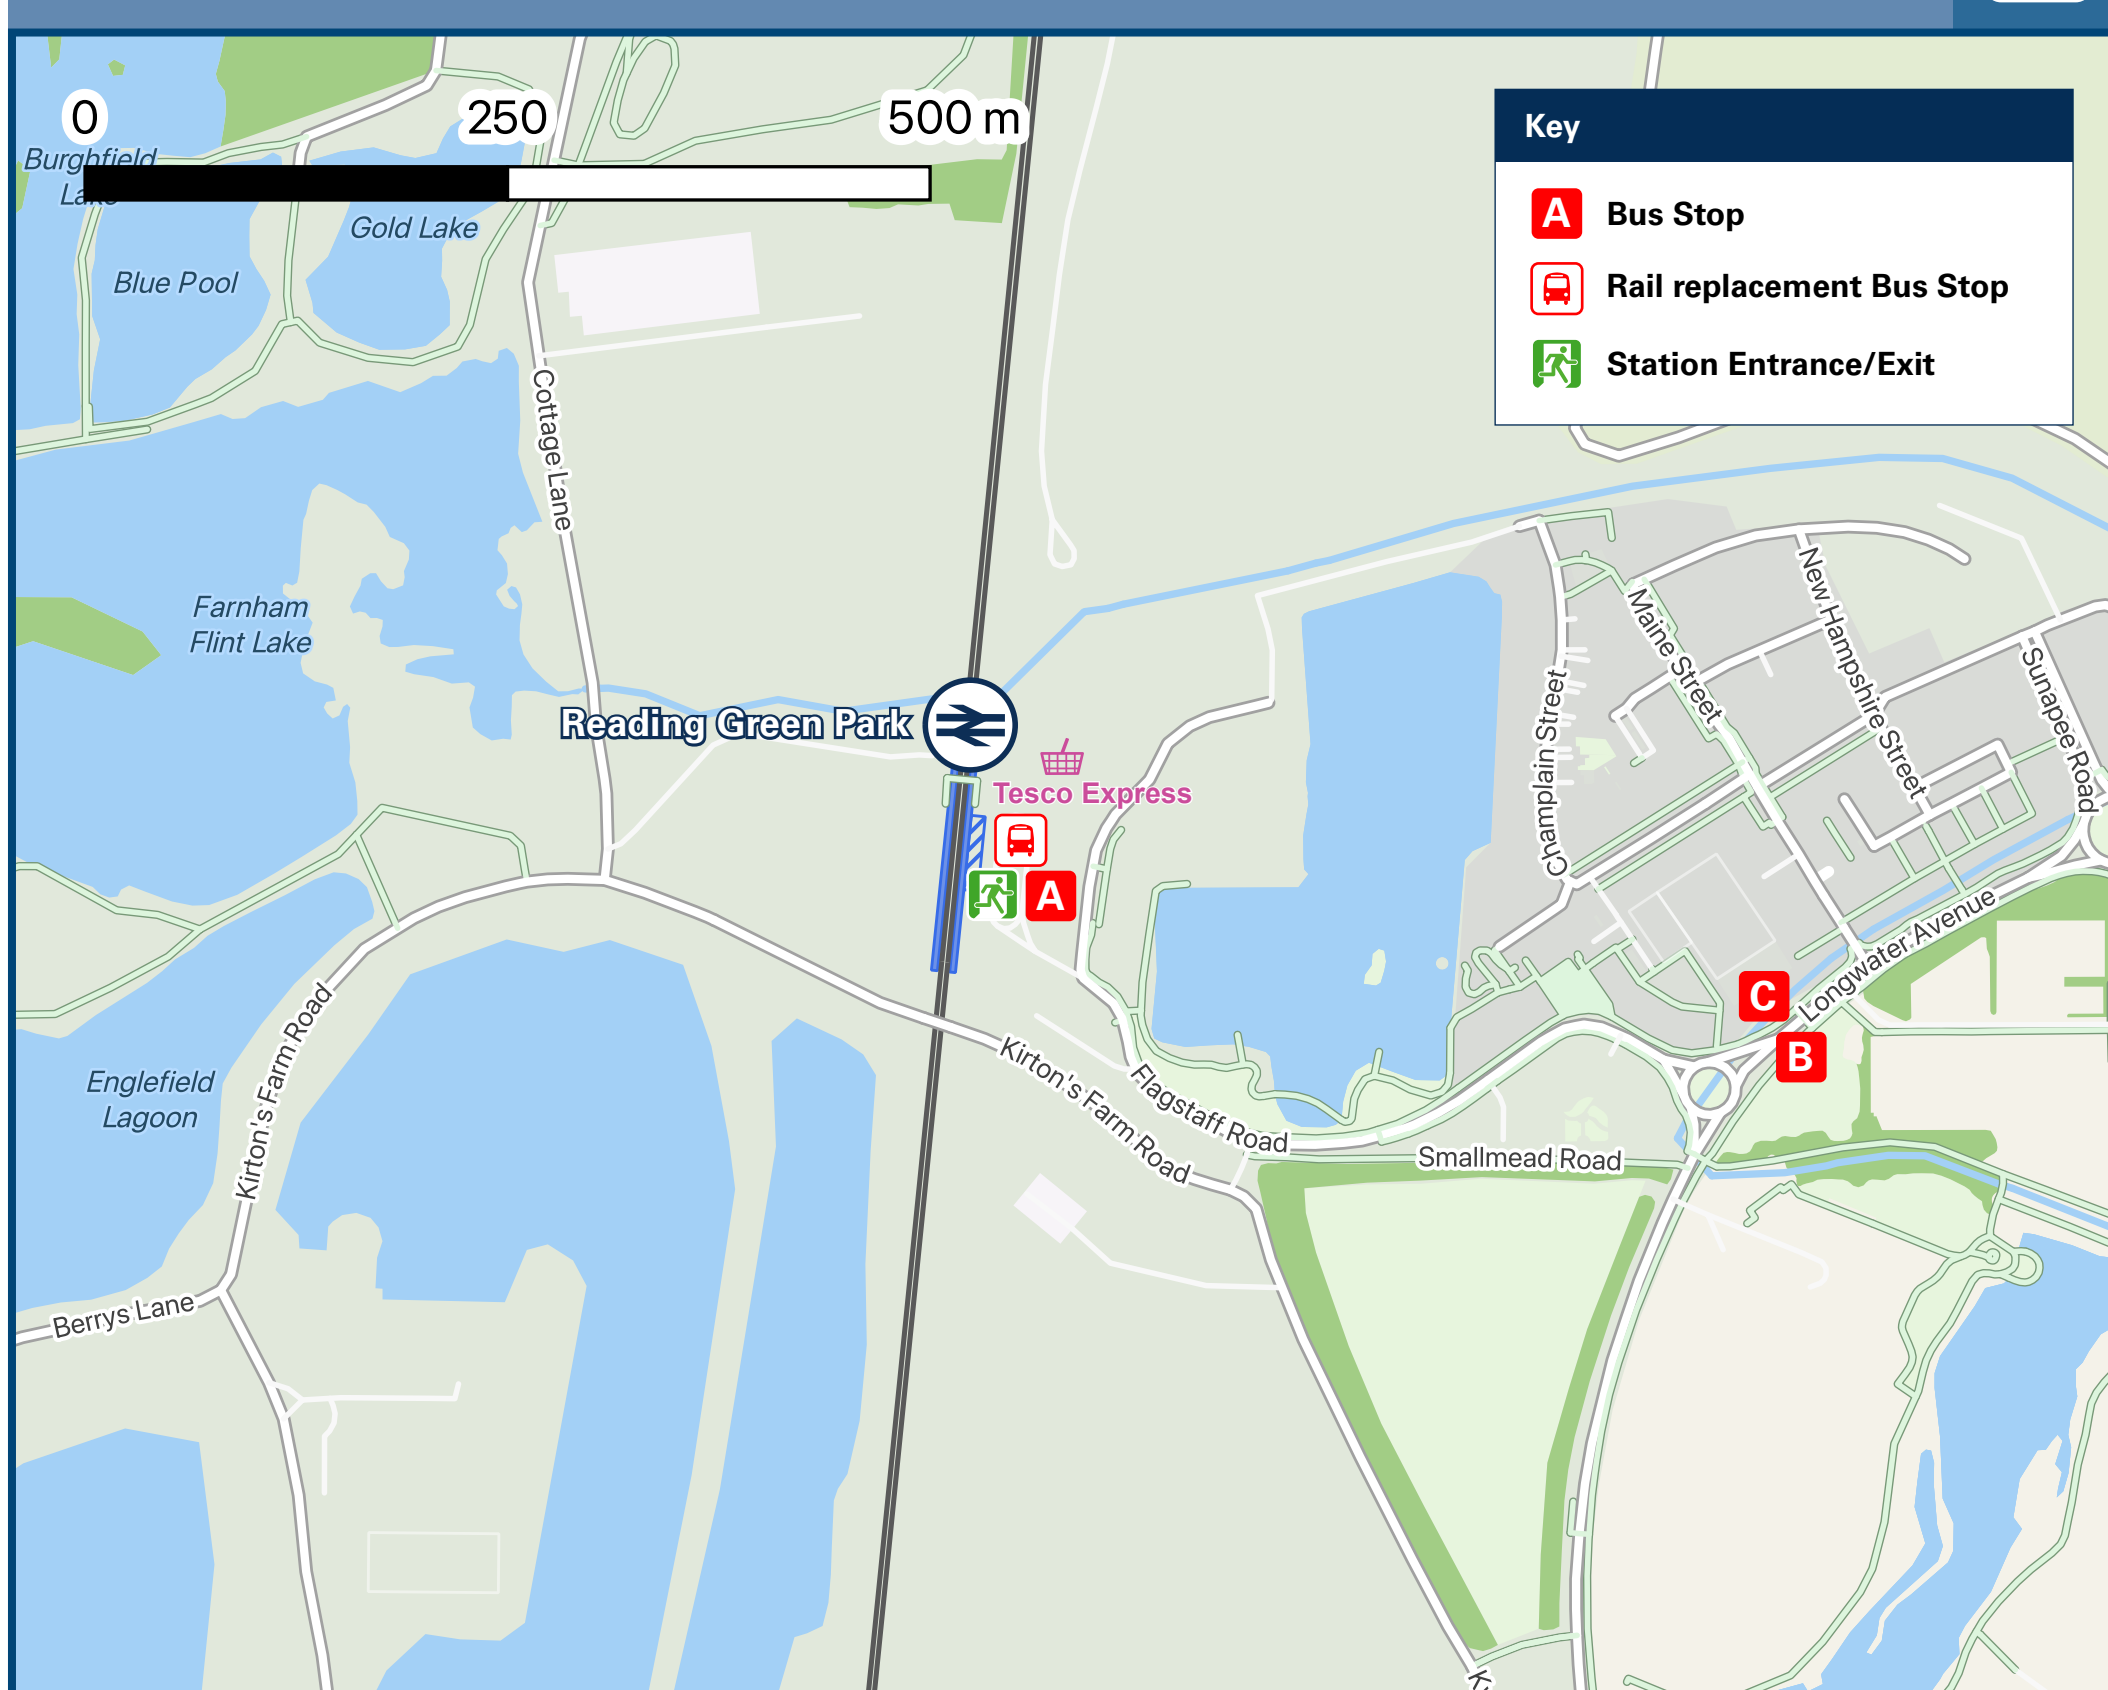

Reading Green Park Station

Onward Travel Information

Local area map

Buses and Taxis

Rail replacement buses / coaches will depart from the bus interchange by the station entrance.

Main destinations by bus

(Data correct at November 2023)

DESTINATION	BUS ROUTES	BUS STOP
Green Park (Costco)	9	A
	50*	B
Green Park (Lime Square)	9	A
	50	B
	650#	B
Kennet Island Turn	50	B
Mere oak Park & Ride	650#	B
Reading Football Club/SCL Stadium (nearest stop Costco)	9	A
	50*	B
Reading (Town Centre)	9	A
	50	B
	650#	C
Royal Berkshire Hospital	9	A
University of Reading (Shinfield Road)	9	A
Whitley Wood	9	A

This poster shows details of popular destinations and main, frequent bus routes. Additional services may run, so please check with TraveLine or see posters at local bus stops. Whilst considerable care has been taken to ensure the information contained on this poster is correct and accurate, National Rail cannot accept responsibility for any loss or inconvenience caused by any errors or omissions, or for loss, damage, injury or inconvenience relating to the cancellation, alteration, delay or diversion of a service. For any feedback, please e-mail comments@onwardtravelposters.com