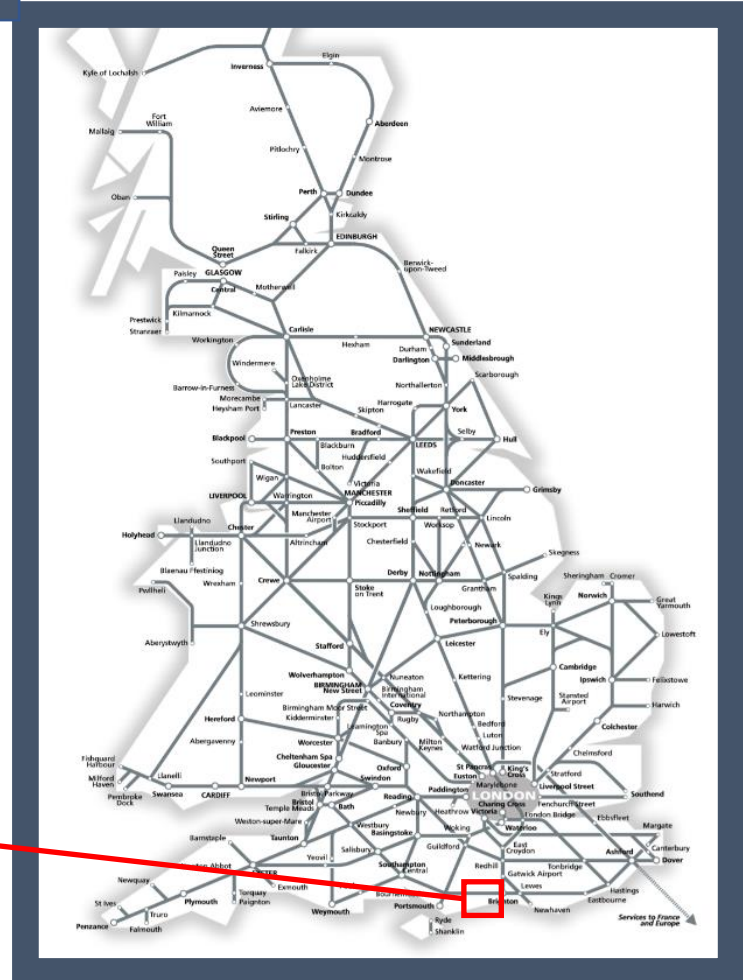

Buses replace trains between Barnham and Bognor Regis

TOC affected: Southern

Key:

-  Engineering Works
-  Bus Replacement Services