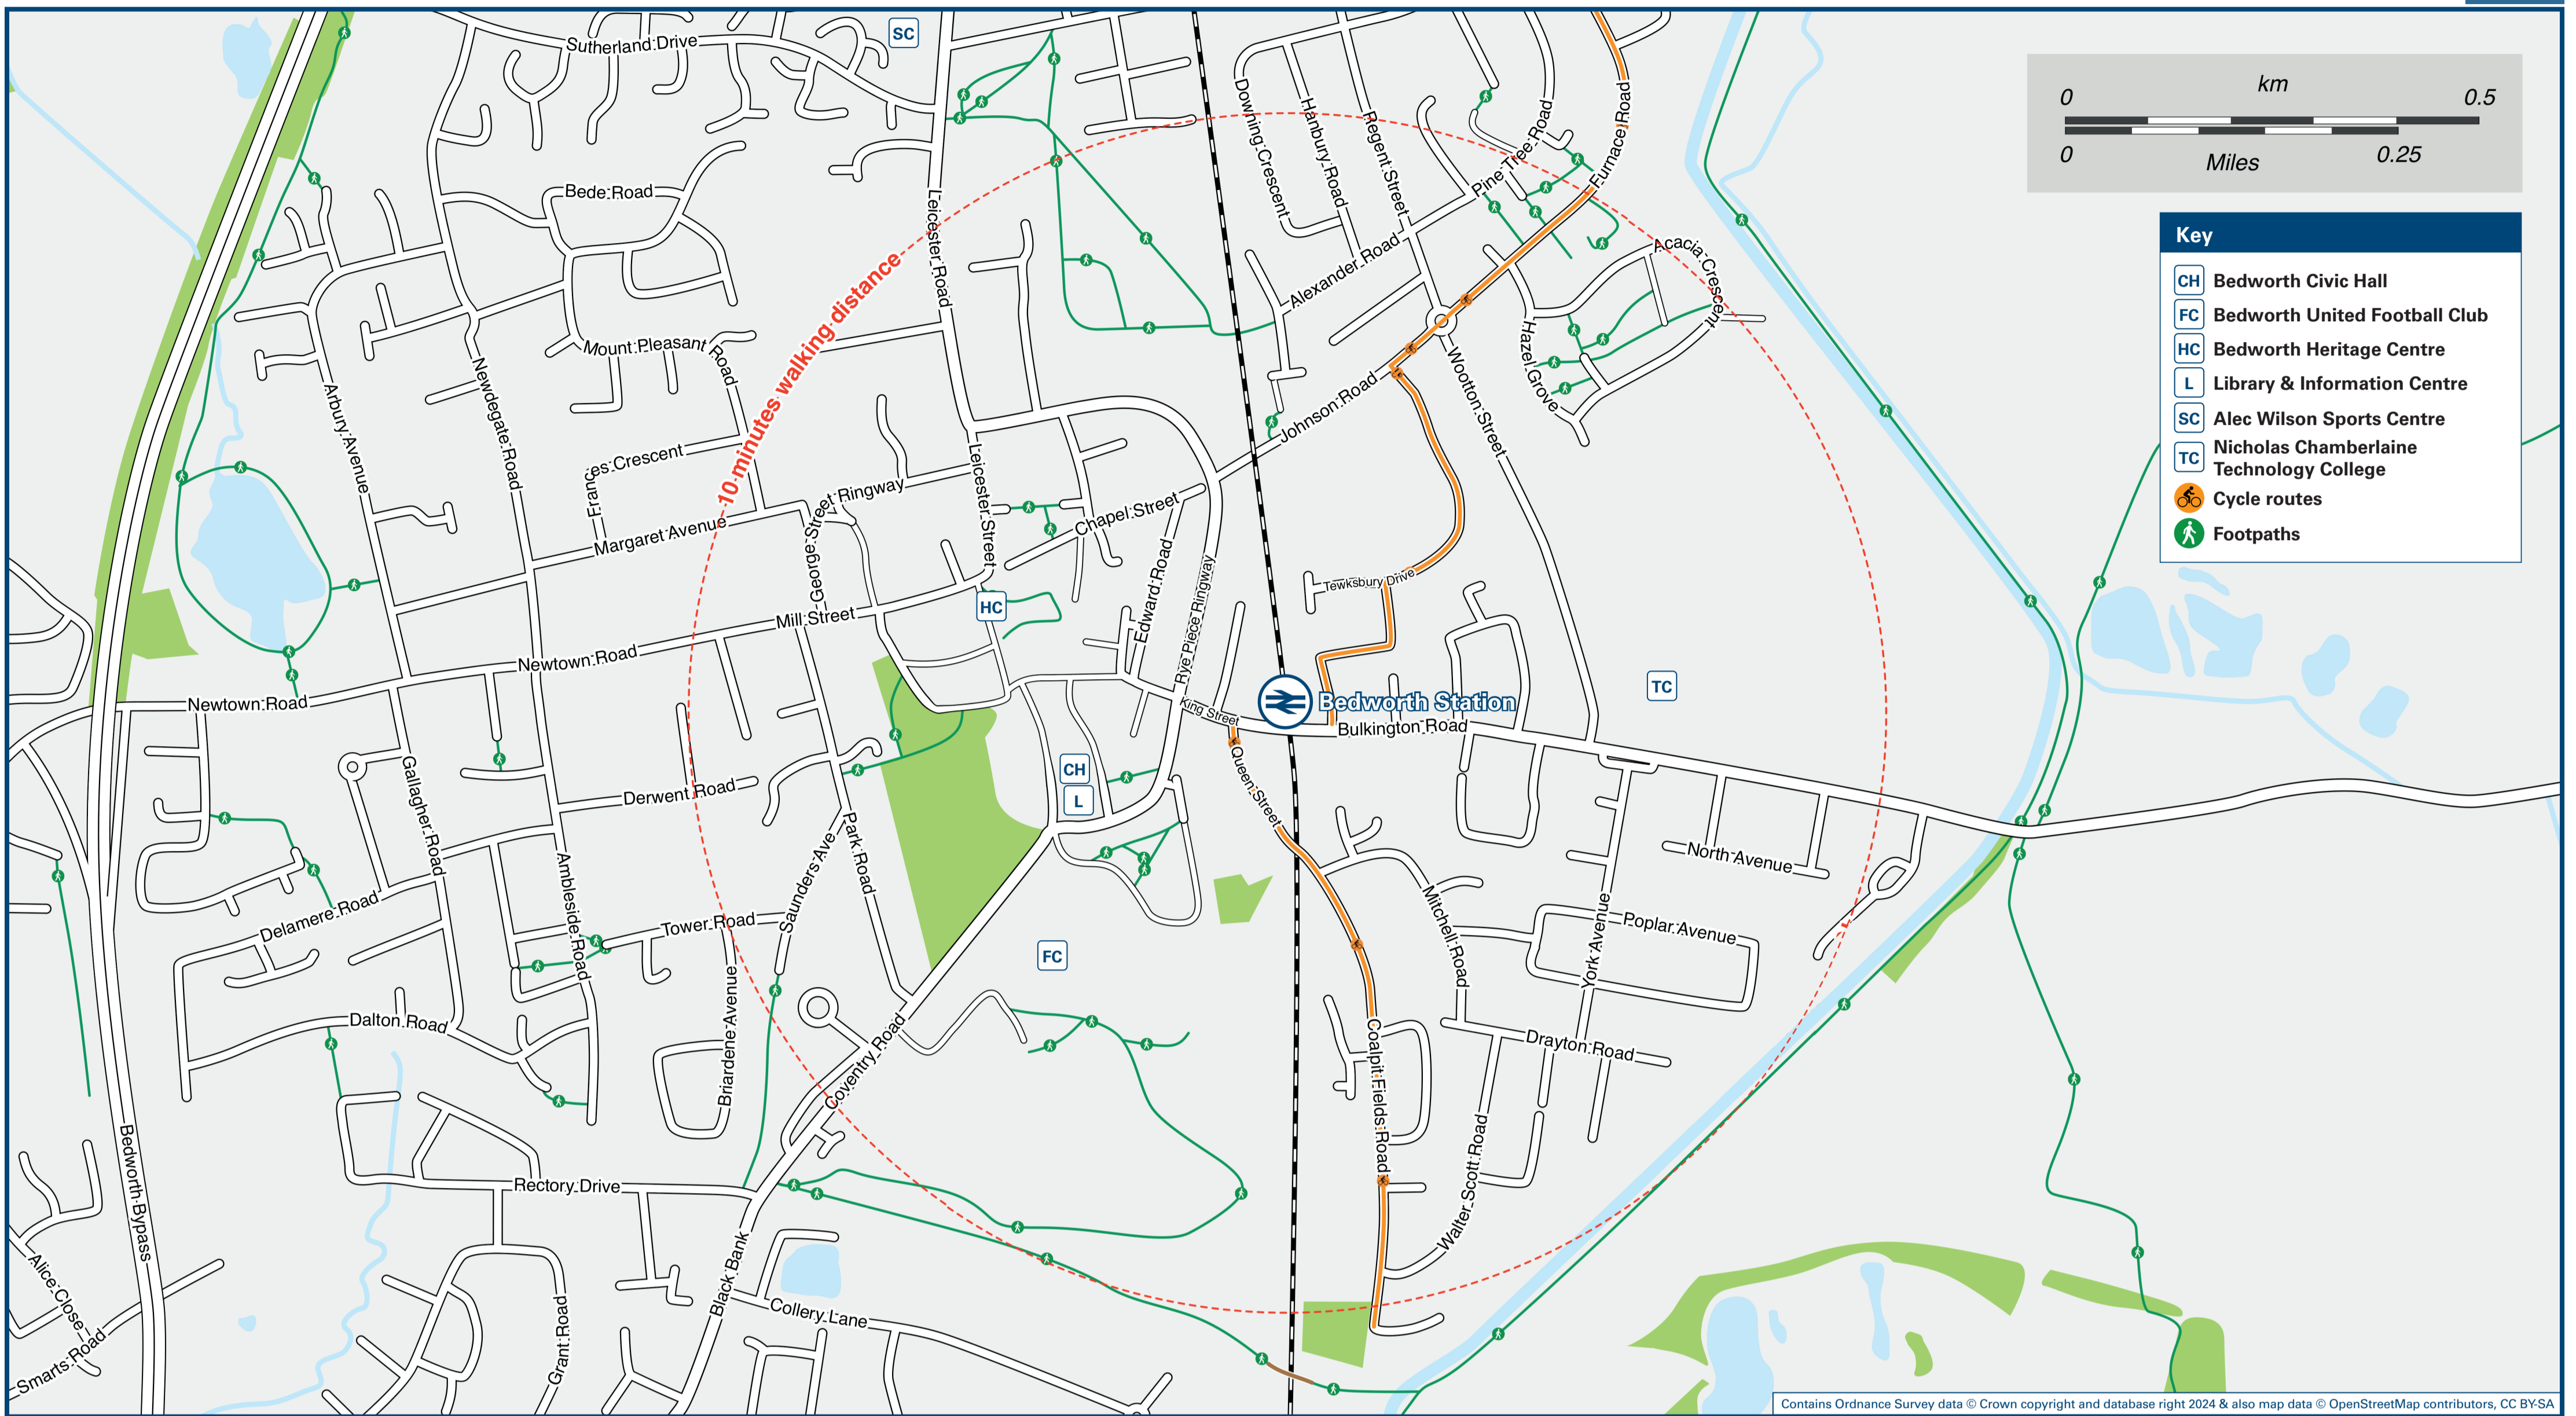

Bedworth Station

Onward Travel Information

Local area map