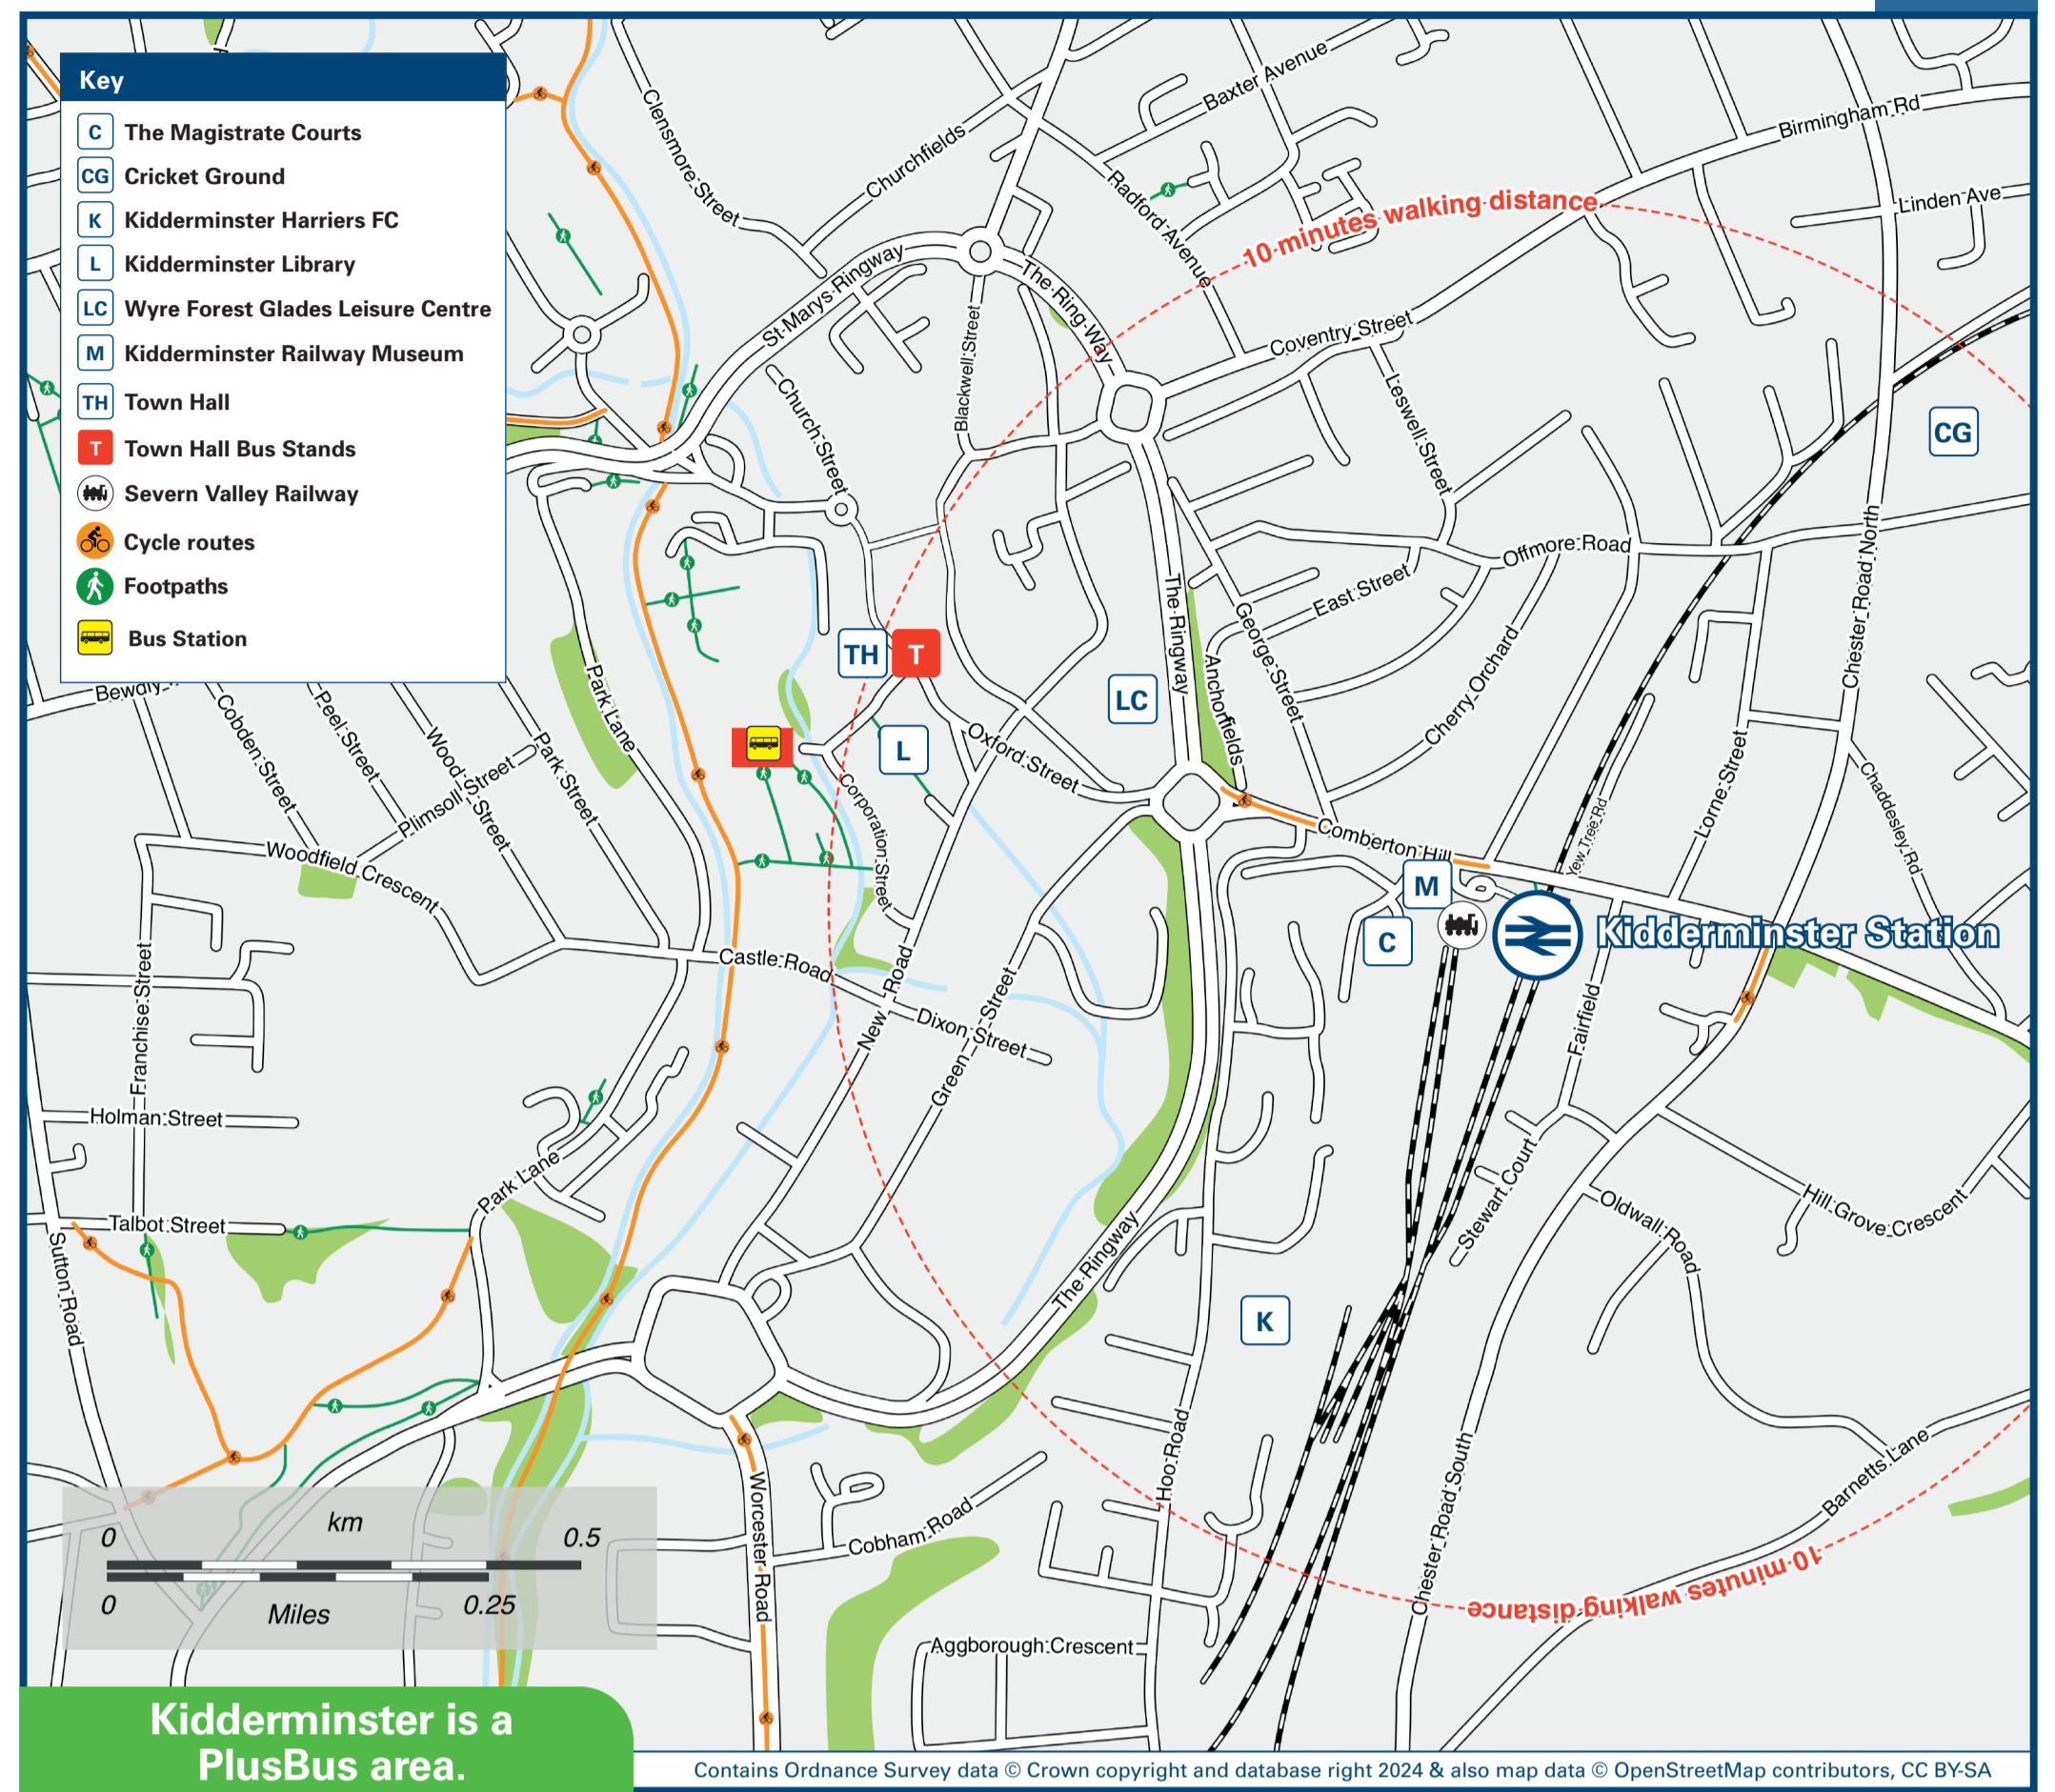

Local area map

Main destinations by bus (Data correct at July 2024)

DESTINATION	BUS ROUTES	BUS STOP
Alveley	297	Bus Station #
● Areley Kings / Astley Cross	3, 294*	Bus Station #
Arley / Upper Arley	297	Bus Station #
● Bark Hill	8, 292	Bus Station #
● Bewdley	8, 291, 292	Bus Station #
	125	Rail Station B
● Birchen Coppice	3, 294*	Bus Station #
	15A, 15C	Rail Station A
● Blakedown	192	Rail Station A
● Bridgnorth (High Town)	125	Rail Station B
	297	Bus Station #
● Broadwaters	125	Rail Station A
	7, 9A, 9C, 580	Bus Station #
● Bromsgrove (Bus Station / Town Centre)	52	Rail Station A
● Bromsgrove (Railway Station)	52	Rail Station A
● Burlish Park (Stourport)	15A, 15C	Rail Station A
	294*	Bus Station #
● Callow Hill (for Wyre Forest Visitors Centre)	291, 292	Bus Station #
● Chaddesley Corbett	52, 133**	Rail Station A
● Cleobury Mortimer	292	Bus Station #
● Cookley / Caunsall	9A, 9C	Bus Station #
● Crossway Green	303	Bus Station #
● Cutnall Green	133**	Rail Station A
● Droitwich Spa	133**	Rail Station A
● Fairfield	4, 9A, 9C, 580	Bus Station #
● Far Forest	292	Bus Station #
● Foley Park	3, 8, 294*	Bus Station #
● Franche / Ferndale	4, 12, 297	Bus Station #
● Hagley / West Hagley	192	Rail Station A

DESTINATION	BUS ROUTES	BUS STOP
● Halesowen (Bus Station)	192	Rail Station A
● Hales Park	8, 291, 292	Bus Station #
● Hallow	294*	Bus Station #
● Hartlebury	303	Bus Station #
● Harvington (for Harvington Hall)	133**	Rail Station A
● Highley	125	Rail Station B
● Hoobrook	15A, 15C	Rail Station A
	303	Bus Station #
● Kidderminster (Bus Station & Town Centre)	10, 15A, 15C, 52, 125, 133**, 192	Rail Station B
● Kidderminster Cricket Club (Chester Road North)	125, 192	Rail Station A
● Kidderminster Hospital	125	Rail Station B
	291, 292	Bus Station #
● Kinlet	125	Rail Station B
● Lickhill (Stourport)	15A, 15C	Rail Station A
	294*	Bus Station #
● Ludlow	292	Bus Station #
● Offmore Farm	10	Rail Station A
● Ombersley	303	Bus Station #
● Redditch (Bus Station)	52	Rail Station A
	125	Rail Station A
● Sion Hill	7, 9A, 9C, 125, 580	Bus Station #
● Spennells	10	Rail Station A
● Stourbridge	125	Rail Station A
● Stourport-on-Severn (Town Centre)	15A, 15C	Rail Station A
	3, 294*	Bus Station #
● Summerfield	303	Bus Station #
● Sutton Farm (Rifle Range)	8	Bus Station #
● Tenbury Wells	291	Bus Station #
● The Walshes	3, 294*	Bus Station #

DESTINATION	BUS ROUTES	BUS STOP
● Waresley	303	Bus Station #
● West Midland Safari Park	125	Rail Station B
	125, 291, 292	Bus Station #
● Wilden	15C	Rail Station A
● Wolverley	4, 9A, 9C, 580	Bus Station #
● Worcester	294*, 303	Bus Station #