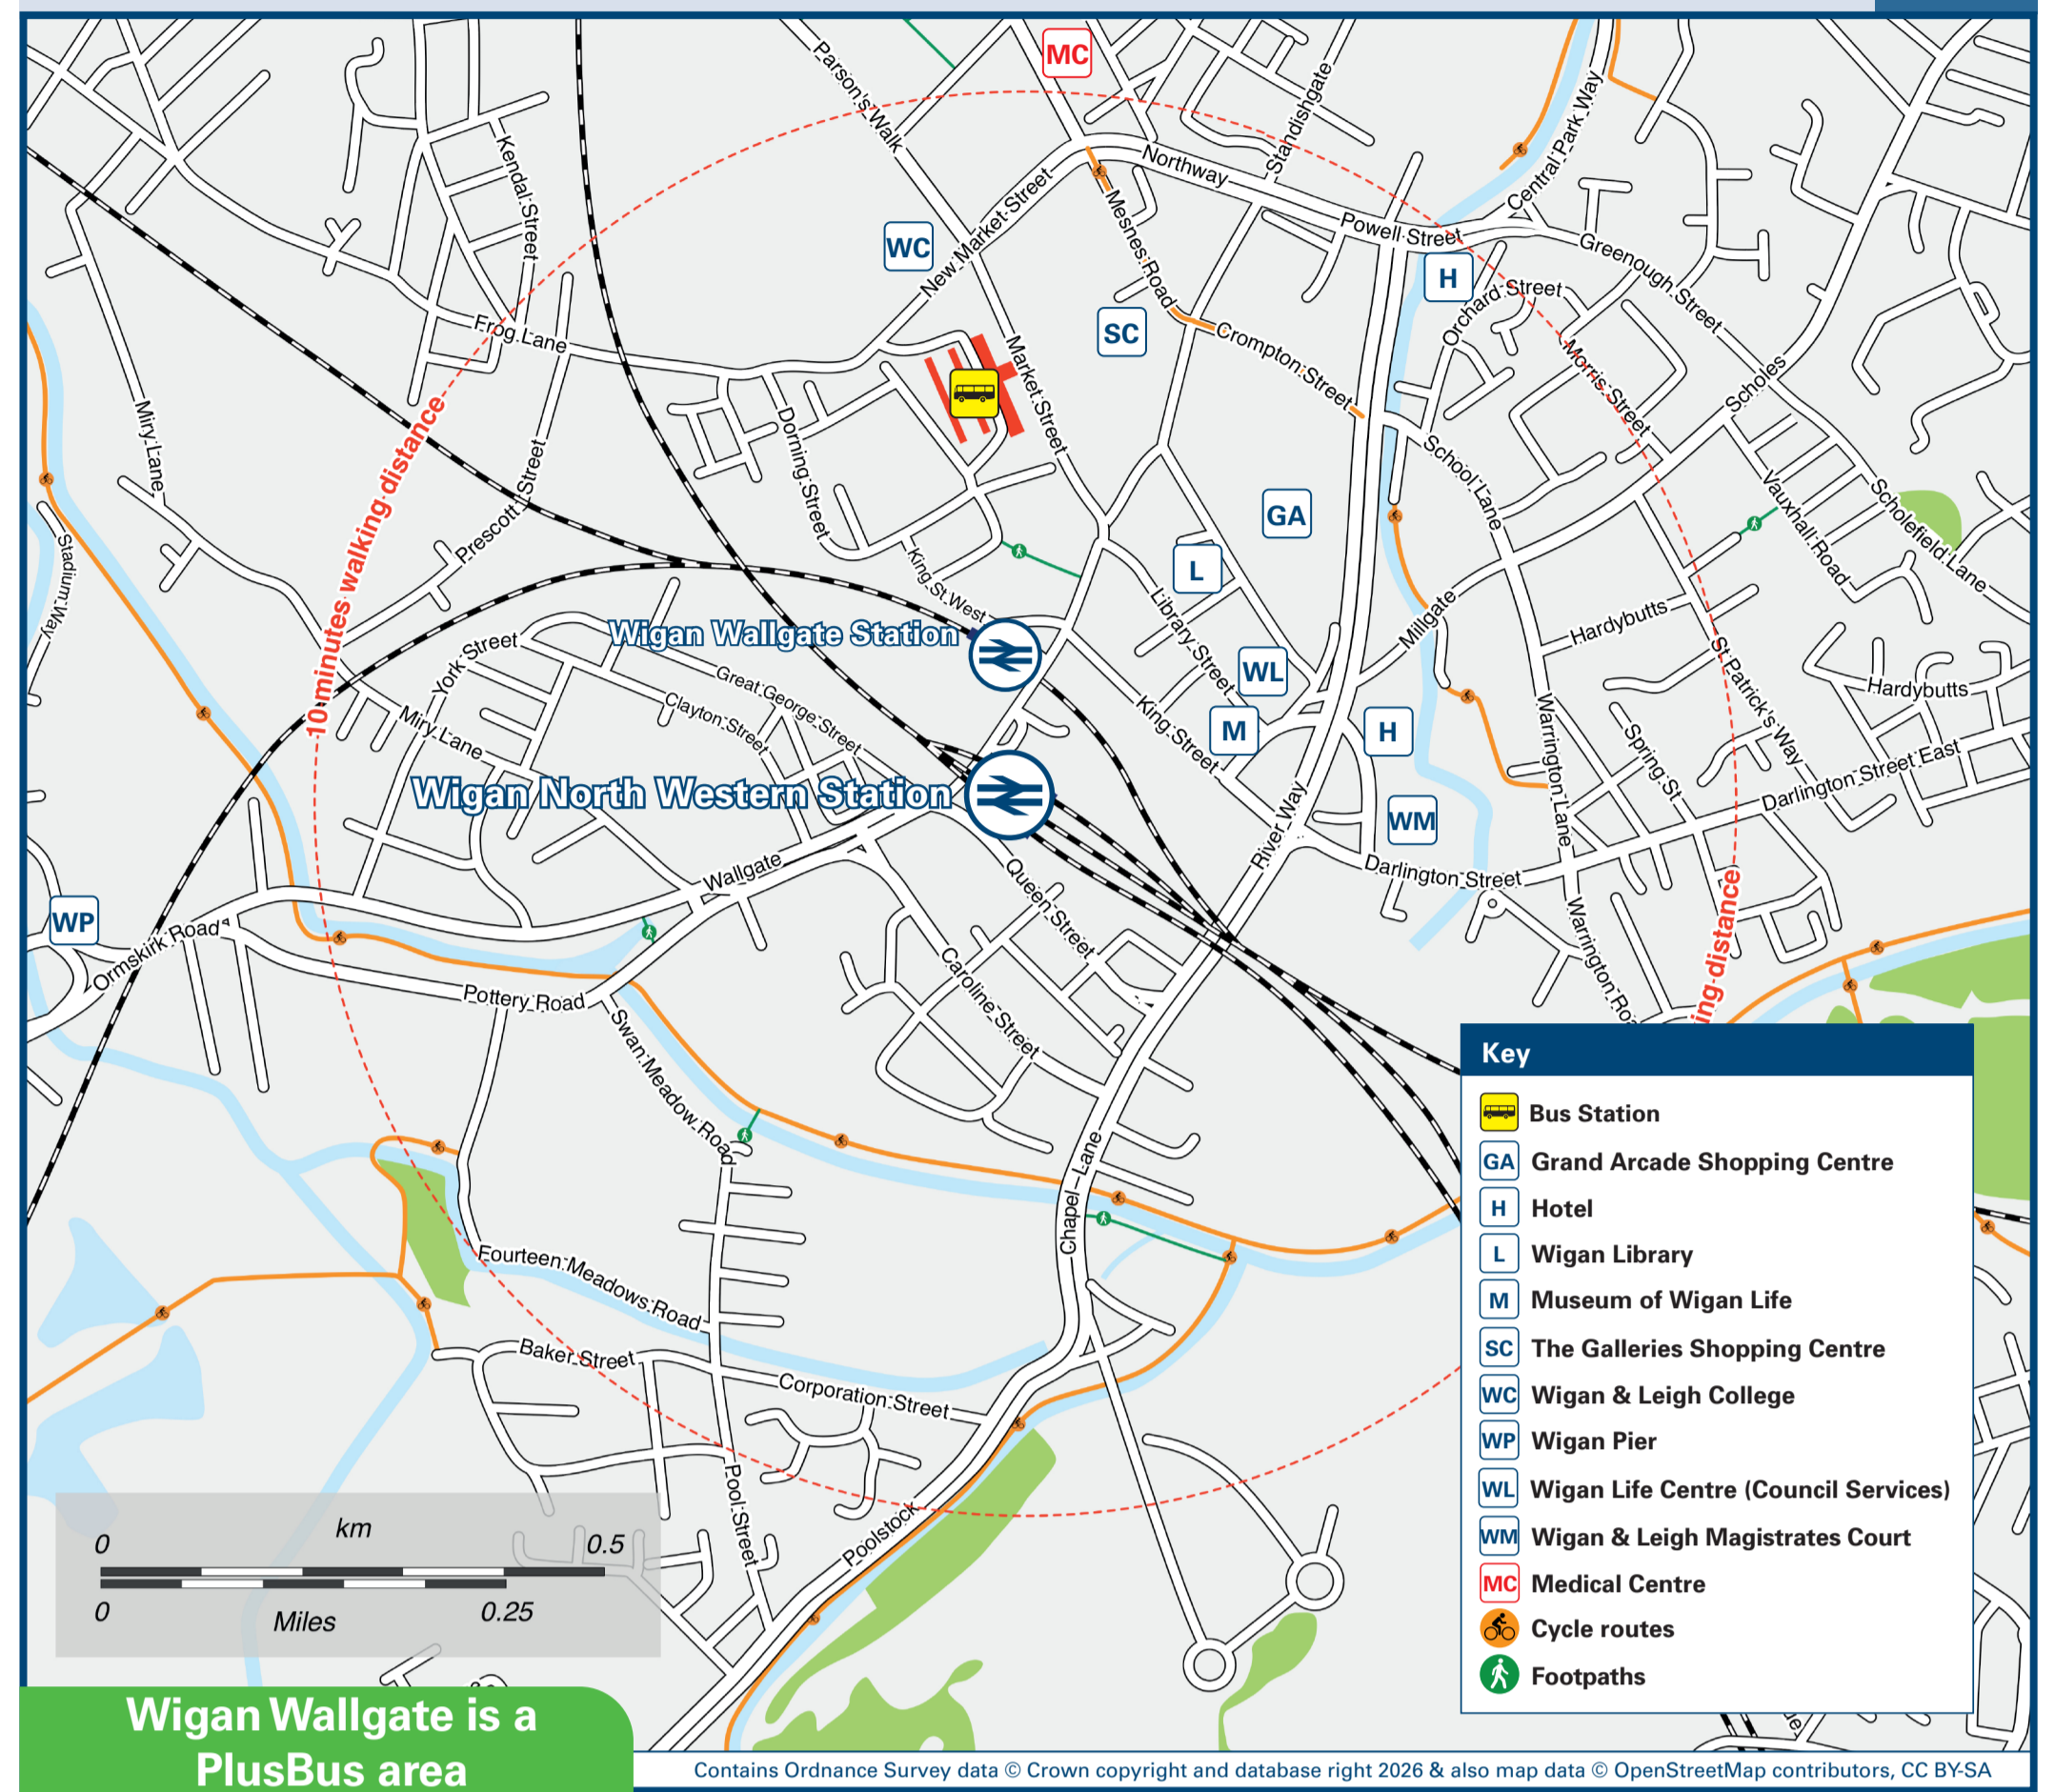

Local area map

Wigan Wallgate is a PlusBus area

Add PlusBus to your train ticket—now available on eTicket from leading rail ticketing apps—for unlimited bus travel in the PlusBus zone in your destination town or city. Visit www.plusbus.info

Main destinations by bus (Data correct at February 2026)

DESTINATION	BUS ROUTES	BUS STOP
Abram	22A*, 360, 609	E
Ashton In Makerfield	320	Bus Stn Stand M
Aspull	610, 611*	A
Atherton	575, 615	Bus Stn Stand Q, U
Bamfurlong	132	Bus Stn Stand M
Beech Hill	320	Bus Stn Stand M
Belle Green Estate	605, 606	Bus Stn Stand Q
Bickershaw	608	Bus Stn Stand K
Bickershaw	609	E
Boars Head	110, 631, 632, 640	Bus Stn Stand N, T, U
Bottling Wood	613	Bus Stn Stand S
Chorley	632	Bus Stn Stand T
Coppull	632	Bus Stn Stand T
Crooke	635	Bus Stn Stand P
Digmoor	375, 385	A
Edge Green	610, 611*	A
Gathurst	641	A
Gidlow	605, 606	Bus Stn Stand Q
Golborne	22A*, 360	E
Golborne	610, 611*	A
Goose Green	610, 611*, 639	A
Haigh (and for Haigh Country Park)	575	Bus Stn Stand Q
Hall Green	375, 385	A
Hawkley	601, 602	A
Higher Ince (and Ince Bar)	132, 607, 630	E
Highfield Grange	608	Bus Stn Stand K
Hindley (Wigan Road)	601, 602	A
Hindley (Wigan Road)	132, 607	E
Hindley Green (Atherton Road)	608	Bus Stn Stand K
HM Prison Hindley	609	E
Kitt Green	603, 604, 641	A
Laitheite	603, 604	A
Lamberhead Green	352, 375, 385, 603, 604, 641	A

DESTINATION	BUS ROUTES	BUS STOP
Land Gate	610, 611*	A
Leigh	608	Bus Stn Stand K
Leigh	609	E
Leigh	610, 611*	A
Longshoot (Scholes)	575, 613, 615	Bus Stn Stand Q, S, U
Lower Ince	320	Bus Stn Stand M
Lowton/Lowton Common/Lowton St Marys	22A*, 360, 609, 630	E
Lowton/Lowton Common/Lowton St Marys	610, 611*	A
Marsh Green	603, 604	A
Manus Bridge	601, 602, 610, 611*, 639	A
Middlebrook	615	Bus Stn Stand U
Moss Bank	352	A
New Springs	575, 613, 615	Bus Stn Stand Q, S, U
Newtown	352, 375, 385, 601, 602, 603, 604, 610, 611*, 641	A
Norley Hall	603, 604, 641	A
Orrell	352	A
Orrell Post	352, 375, 385	A
Pemberton	352, 375, 385, 601, 602, 603, 604, 639, 641	A
Platt Bridge	320	Bus Stn Stand M
Poolstock	22A*, 360, 609, 630	E
Robin Park	639	E
Robin Park	641	A
Rose Hill	610, 611*	A
Scholes	575, 613, 615	Bus Stn Stand Q, S, U
Scholes	630	E
Shevington	635	Bus Stn Stand P
Shevington Moor	641	A
Shevington Moor	110, 640	Bus Stn Stand N, U
Shevington Moor	641	A
Shevington Vale	635	Bus Stn Stand P
Skelmersdale	375, 385	A
Spring View	320	Bus Stn Stand M
Spring View	22A*, 360, 609, 630	E