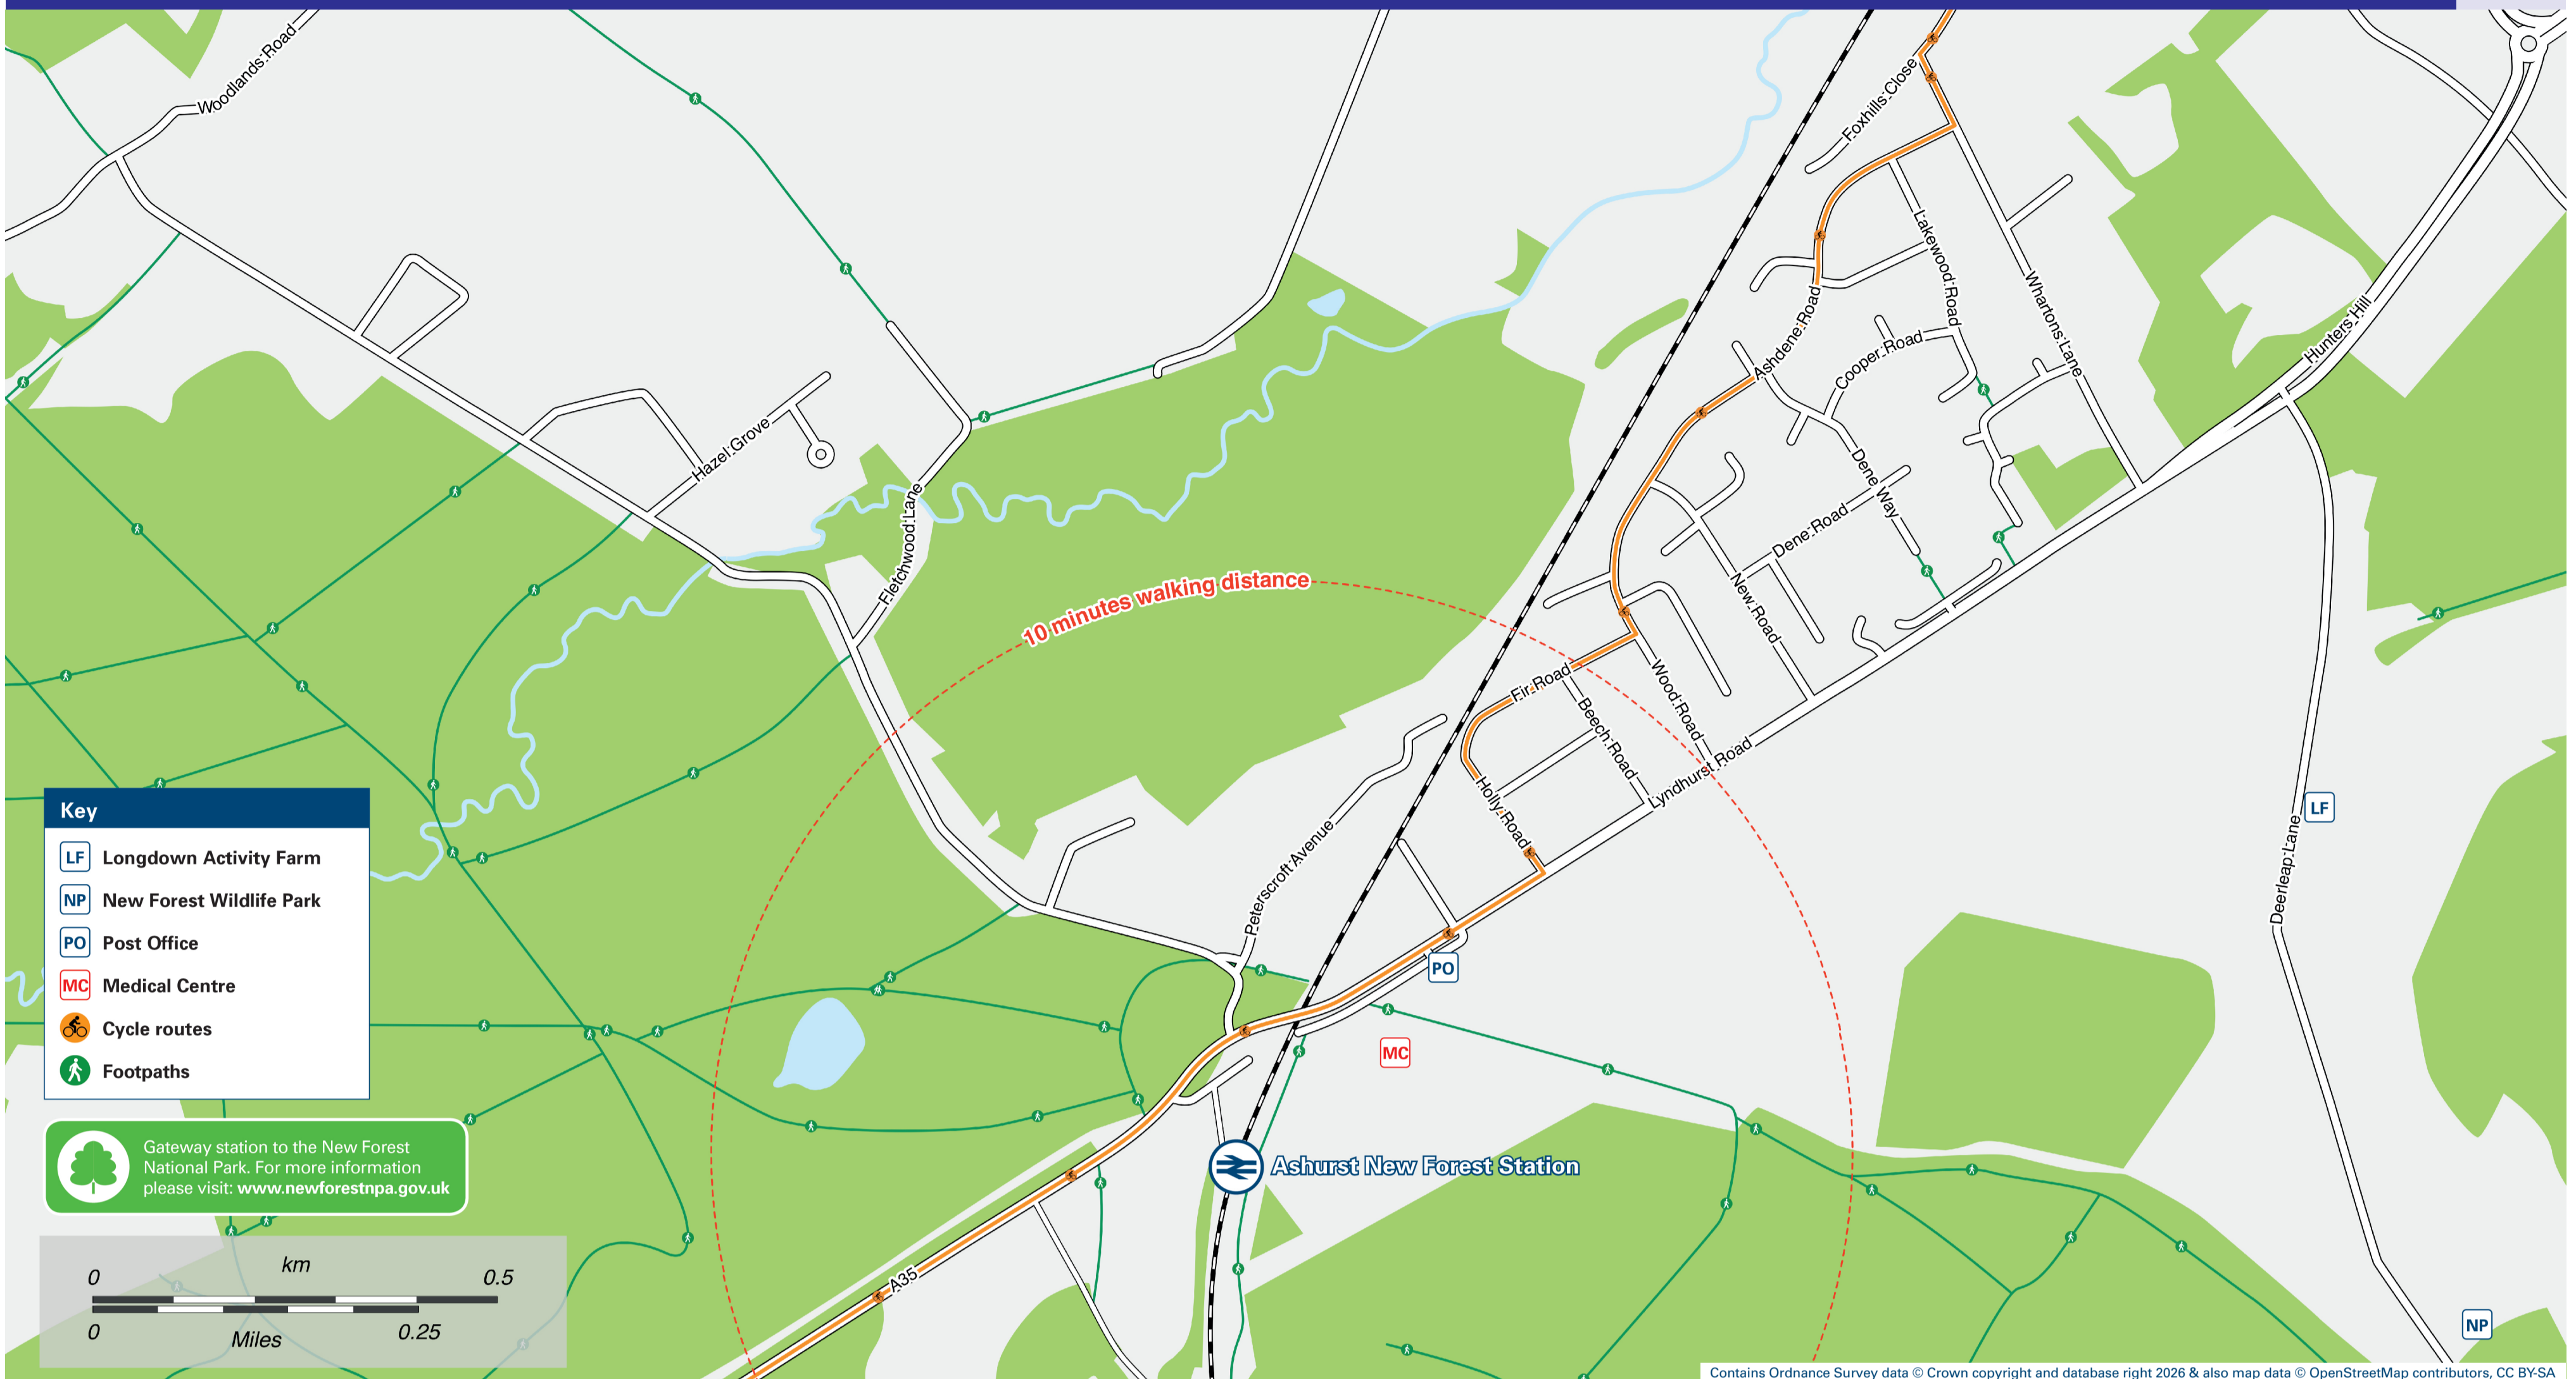

Onward Travel Information

Ashurst New Forest Station

Local area map

Key

- LF Longdown Activity Farm
- NF New Forest Wildlife Park
- PO Post Office
- MC Medical Centre
- Cycle routes
- Footpaths

Gateway station to the New Forest National Park. For more information please visit: www.newforestnpa.gov.uk