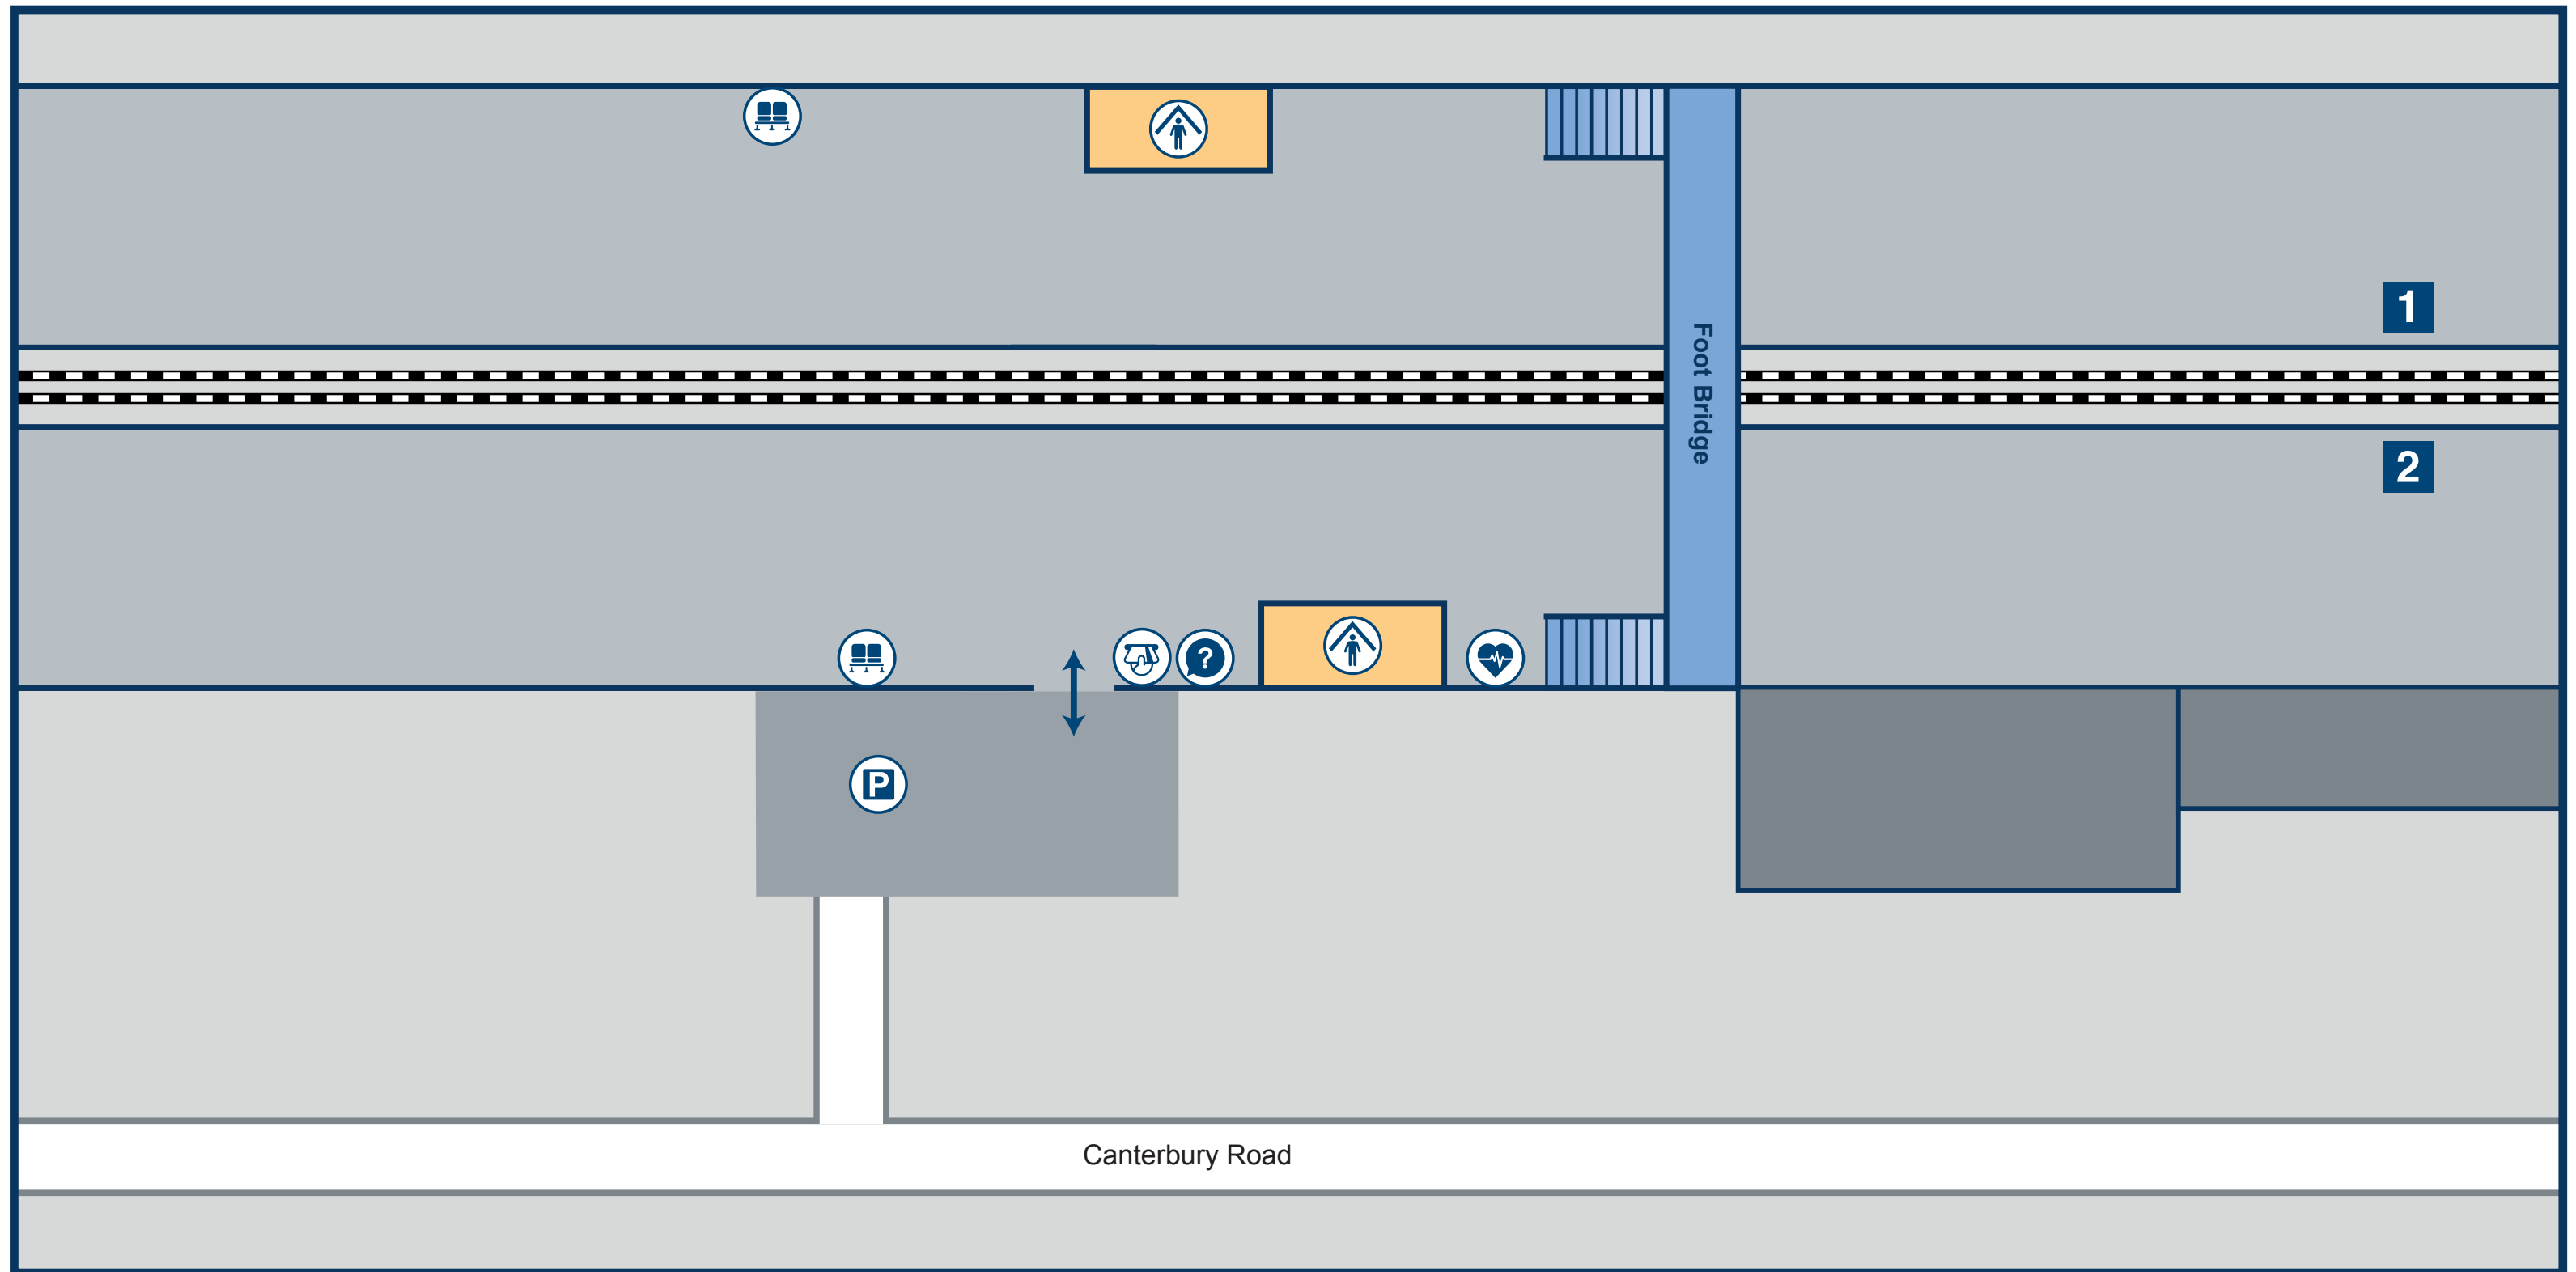

# Chilham Station Plan

## Key

Car Park

Defibrillator

Entrance / Exit

Help Point

Platform

Seats

Shelter

Ticket Machine