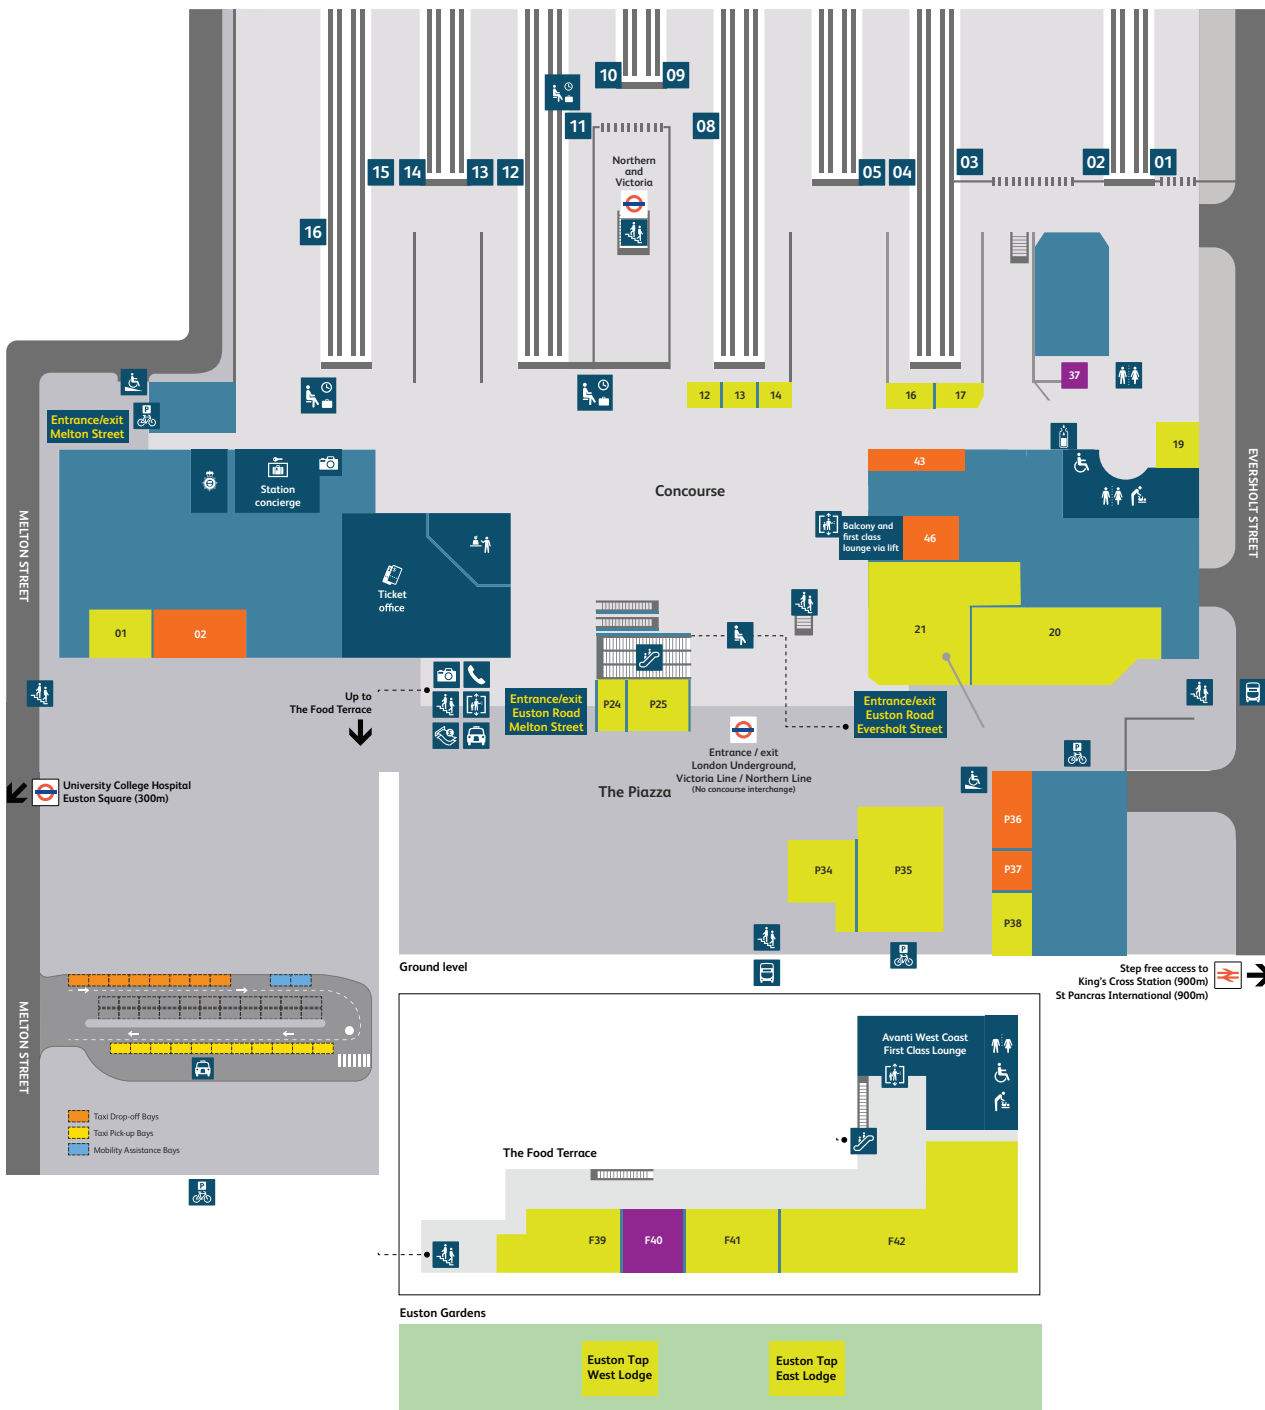

London Euston Station map

Services and facilities

Accessible toilets		Platform numbers	
Baby change		Rail Station	
Bike park		Ramp	
British Transport Police		Seating area	
Buses		Stairs	
Cash point		Taxis	
Customer Seating Lounge		Telephone	
Escalator		Tickets	
Information		Toilets	
Left luggage		Underground	
Lift		Waiting room	
Mobility assistance reception		Water Fountain	
Pharmacy			
Photo Booth			

Shopping

Hotel Chocolat		46
Sainsbury's Local		02
Sweet Express		P37
WHSmith Bookstore		43
William Hill		P36

Food and drink

Burger King		14
Caffè Nero		01
Camden food co		17
Doric Arch Pub		P38
Leon		F41
Itsu		P25
M&S Simply Food		20
Nando's		P35
Panopolis		12
Pasty Shop		16
Pret A Manger		P34
Starbucks		F39
The Signal Box (Pub)		F42

Tortilla		P24
Upper Crust		13
WHSmith & Well Pharmacy		21
Whistlestop		19
Coming soon		
Coming Soon		37
Coming Soon		F40

If you need help please speak to one of our staff or call our helpline on **03457 11 41 41**

networkrail.co.uk/london-euston-station

[@NetworkRailEUS](https://twitter.com/NetworkRailEUS)

Scan the QR Code for the directory