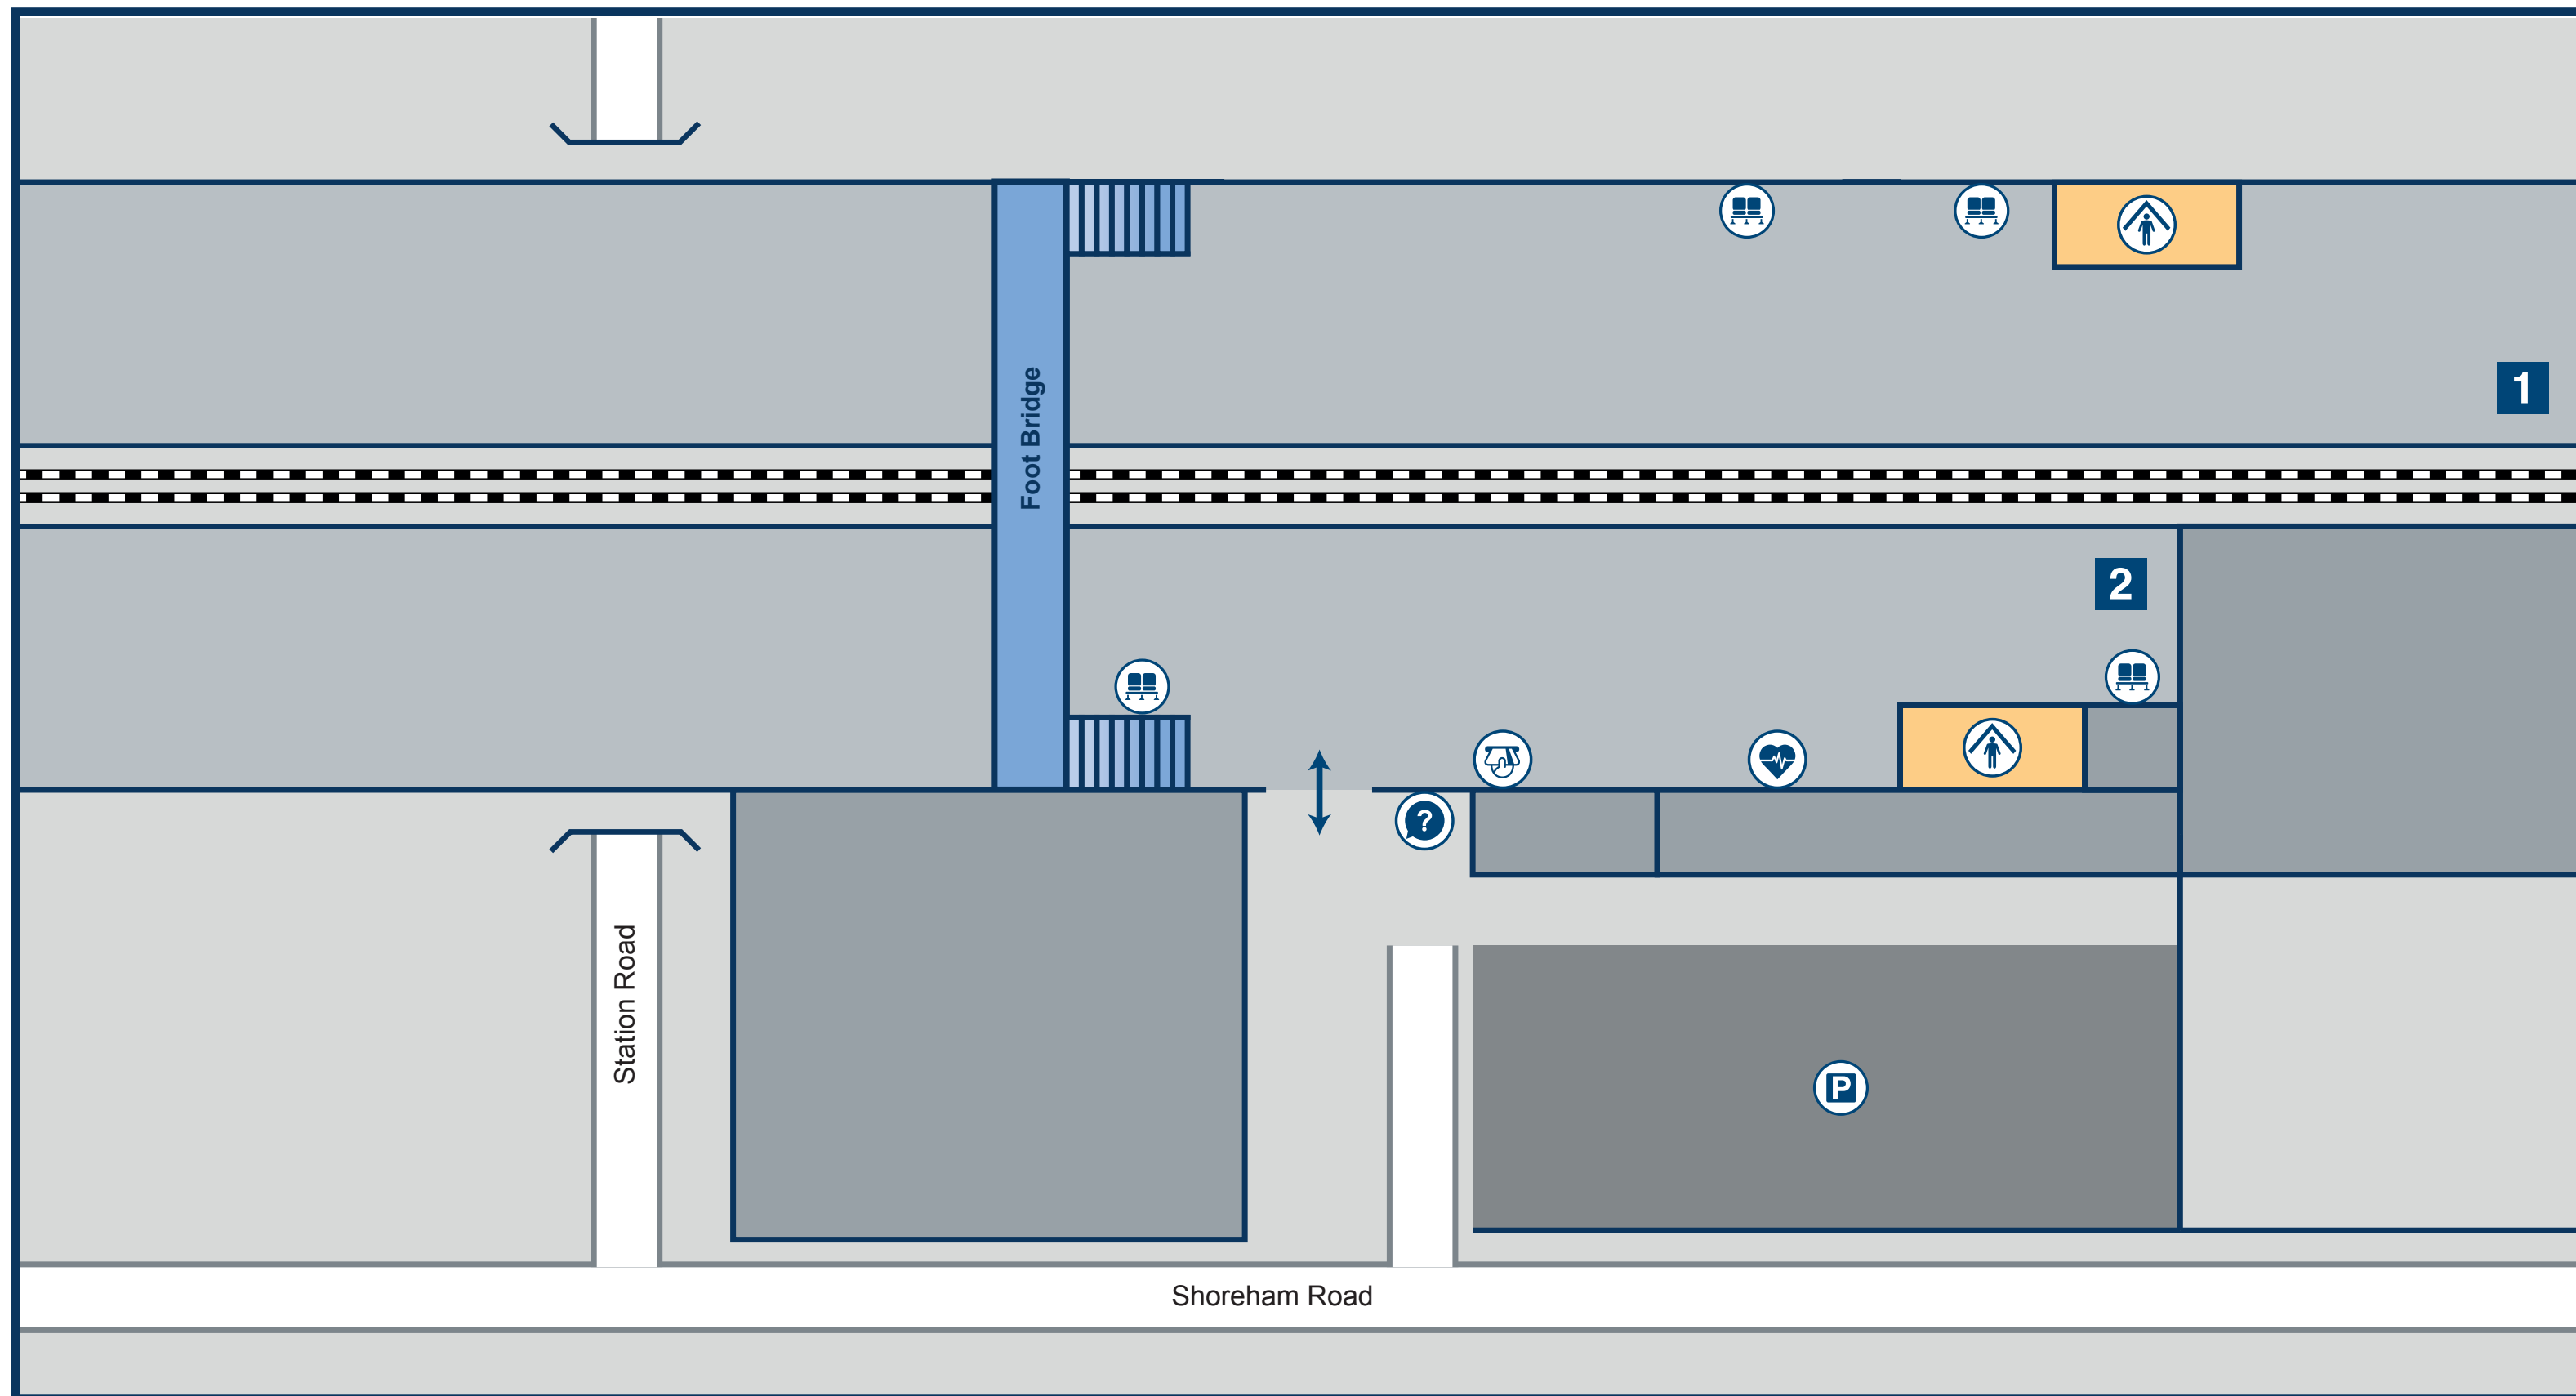

Shoreham Station Plan

Key

Car Park

Defibrillator

Entrance / Exit

Help Point

Platform

Seats

Shelter

Ticket Machine