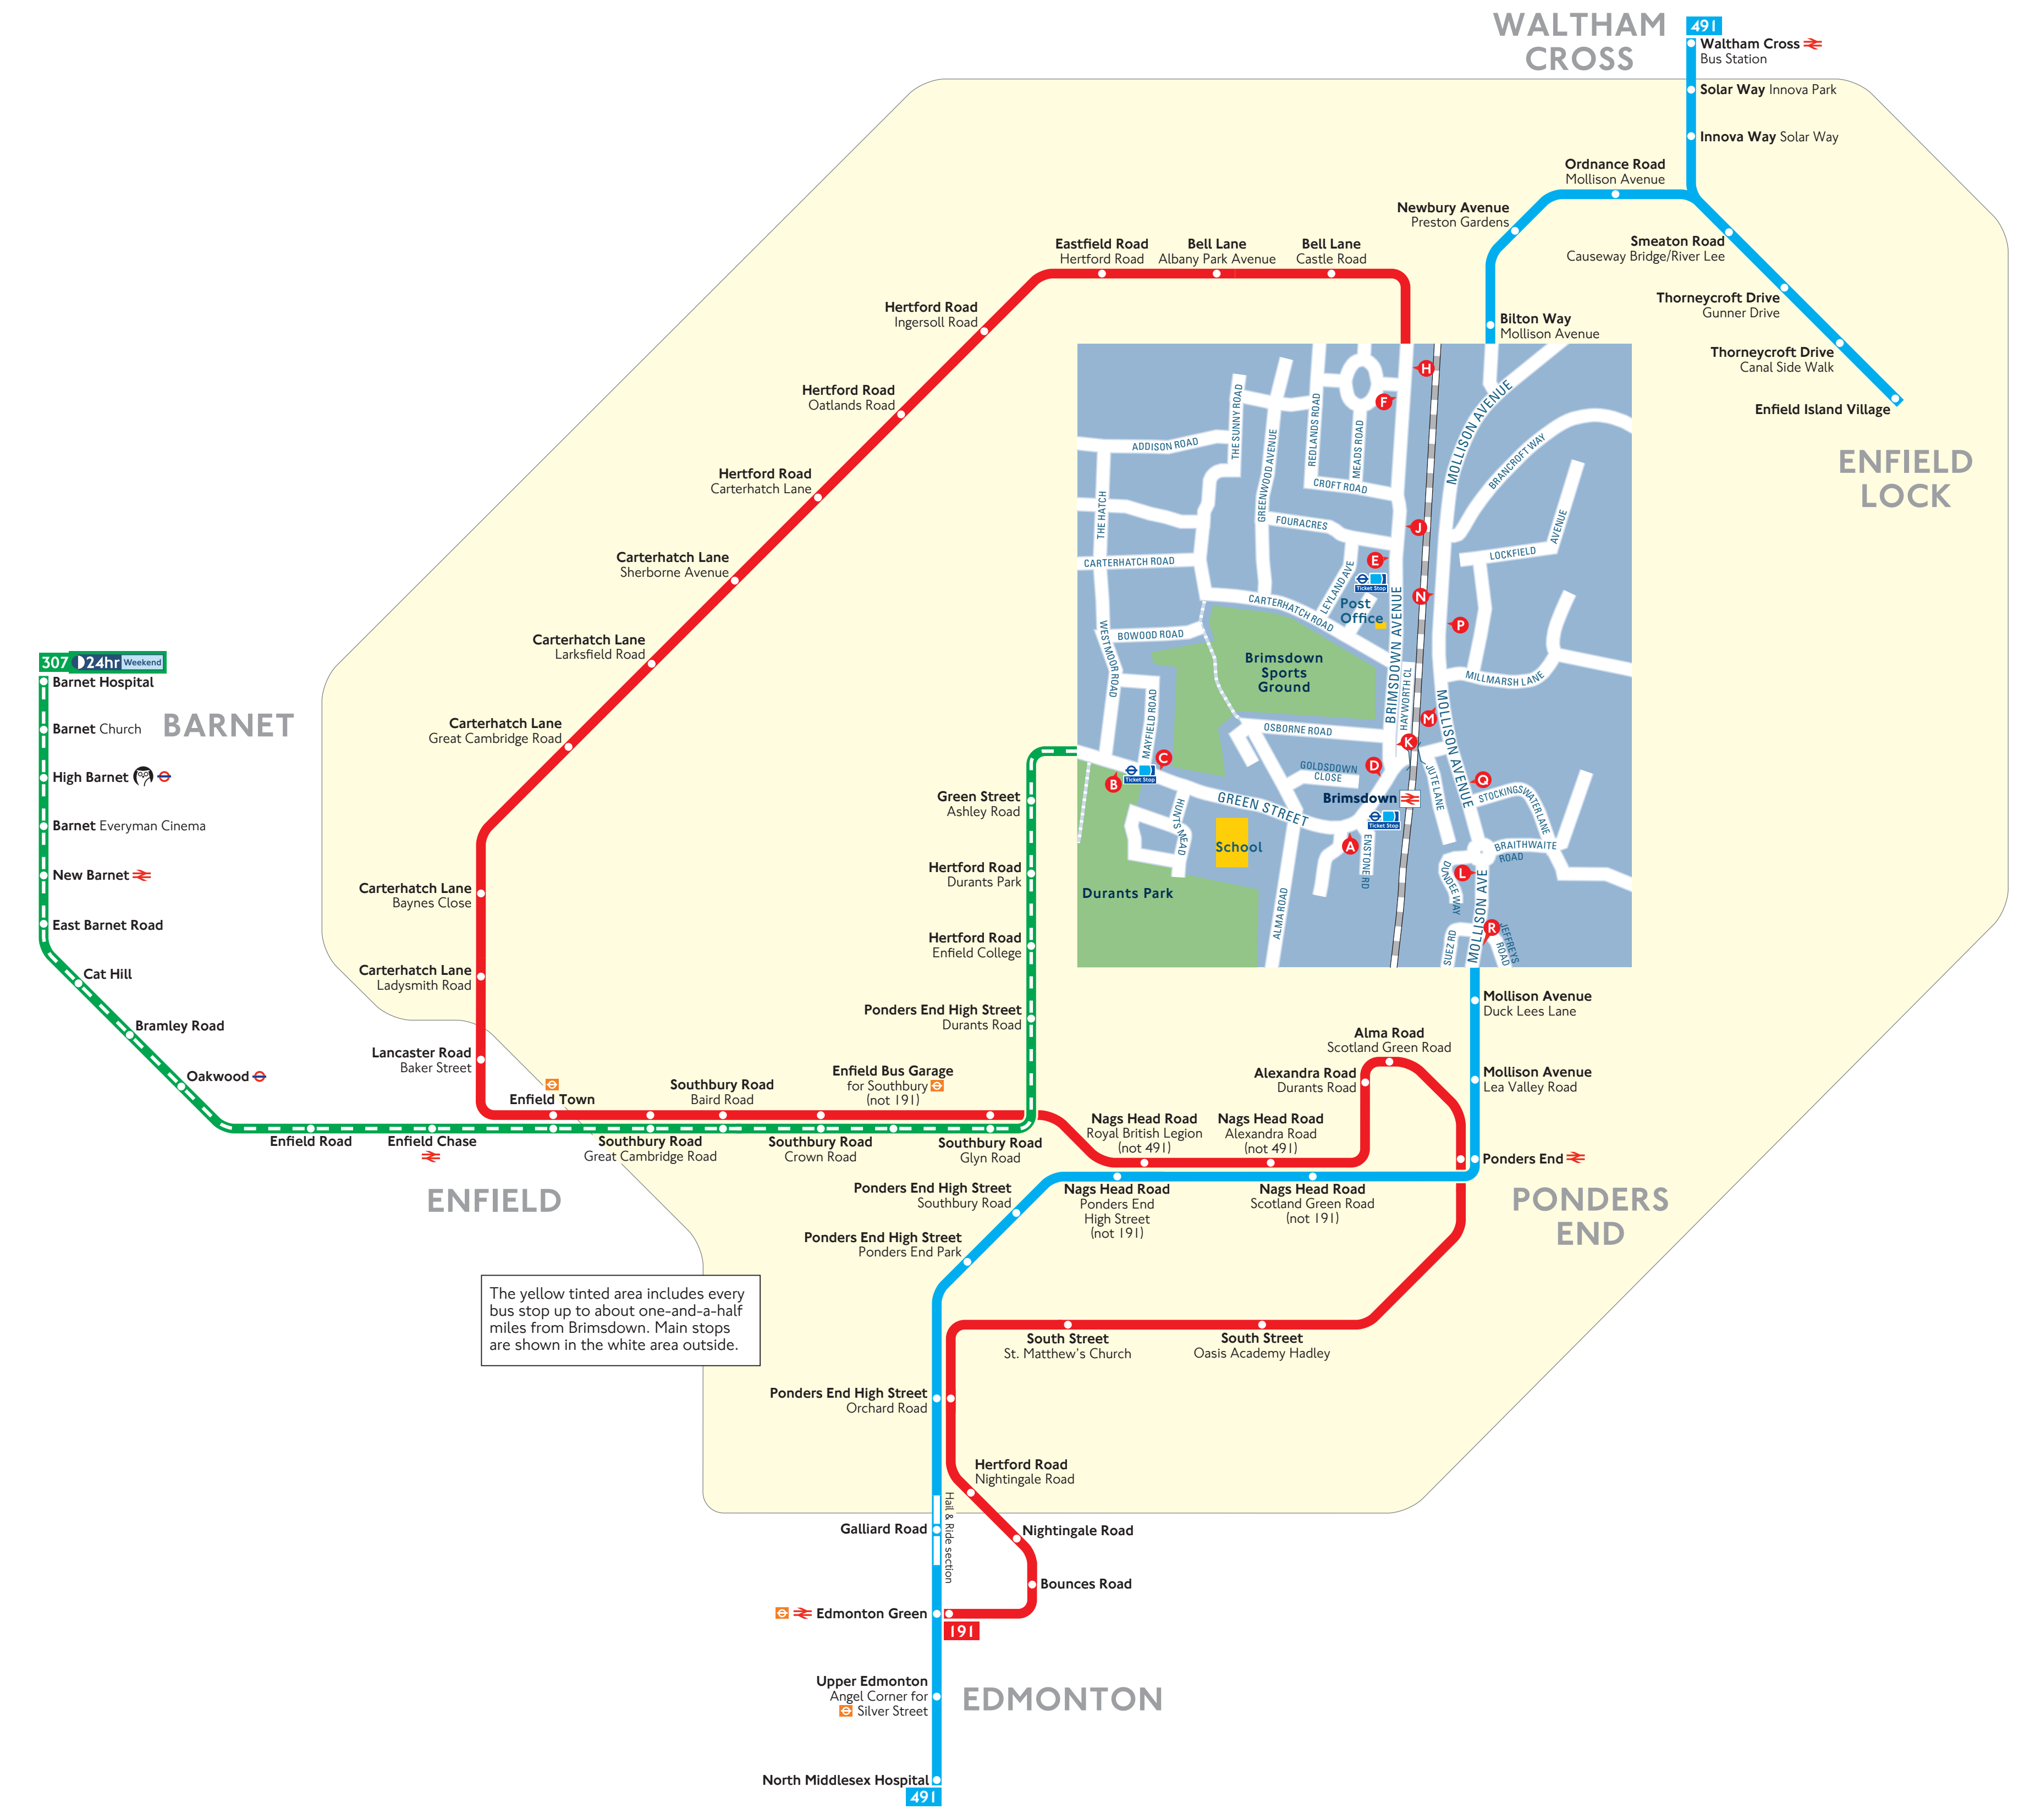

Bus map

Destination finder

Destination	Bus routes	Bus stops
Alexandra Road	191	●●●
Alma Road Scotland Green Road	191	●●●
Angel Corner	491	●●●
B		
Barnet Church	307	●●
Barnet Everyman Cinema	307	●●
Barnet Hospital	307	●●
Bell Lane Albany Park Avenue and Castle Road	191	●●●
Bilton Way Mollison Avenue	491	●●●
Bounces Road	191	●●
Bramley Road	307	●●
C		
Carterhatch Lane	191	●●●
Cat Hill	307	●●
E		
East Barnet Road	307	●●
Eastfield Road Hertford Road	191	●●●
Edmonton Green	191	●●●
Enfield Bus Garage for Southbury	307	●●●
Enfield Chase	307	●●●
Enfield Island Village	491	●●●
Enfield Road	307	●●●
Enfield Town	191	●●●
	307	●●

Destination	Bus routes	Bus stops
Gaillard Road	491	●●●
Green Street Ashby Road	307	●●
H		
Hertford Road Carterhatch Lane, Ingensoll Road and Oatlands Road	191	●●●
Hertford Road	307	●●
Durants Park and Enfield College	307	●●
Hertford Road Nightingale Road	191	●●●
High Barnet	307	●●●
I		
Innova Way Solar Way	491	●●●
L		
Lancaster Road Baker Street	191	●●●
M		
Mollison Avenue	491	●●●
N		
Nags Head Road	191	●●●
New Barnet	491	●●●
New Barnet	307	●●
Newbury Avenue Preston Gardens	491	●●●
Nightingale Road	191	●●●
North Middlesex Hospital	491	●●●
O		
Oakwood	307	●●
Ordnance Road Mollison Avenue	491	●●●

Route finder

Destination	Bus routes	Bus stops
Ponders End	191	●●●
	491	●●●
Ponders End High Street	307	●●
Durants Road	307	●●
Ponders End High Street	191	●●●
Orchard Road	491	●●●
Ponders End High Street	491	●●●
Ponders End Park and Southbury Road	491	●●●
S		
Silver Street	491	●●●
Smeaton Road	491	●●●
Smeaton Road Causeway Bridge/River Lee	491	●●●
Solar Way Innova Park	491	●●●
Southbury Road	191	●●●
	307	●●
South Street	191	●●●
T		
Thornycroft Drive	491	●●●
U		
Upper Edmonton	491	●●●
Angel Corner for Silver Street	491	●●●
W		
Waltham Cross Bus Station	491	●●●

Key

- Connections with London Underground
- Connections with London Overground
- Connections with National Rail
- Operates daily with 24-hour service Friday and Saturday nights
- Tube station with 24-hour service Friday and Saturday nights

Ways to pay

National Rail Enquiries

Online
nationalrail.co.uk

NRE App

Free National Rail Enquiries app for iOS and Android

Social Media

facebook.com/nationalraileng
@nationalraileng

Contact Centre

0345 48 49 50
Calls cost no more than calls to geographic numbers (01 or 02) and may be recorded.

Traintracker™ Text

Taxis

Book a London Taxi

Transport for London

Online
www.tfl.gov.uk

24 hour Travel Information