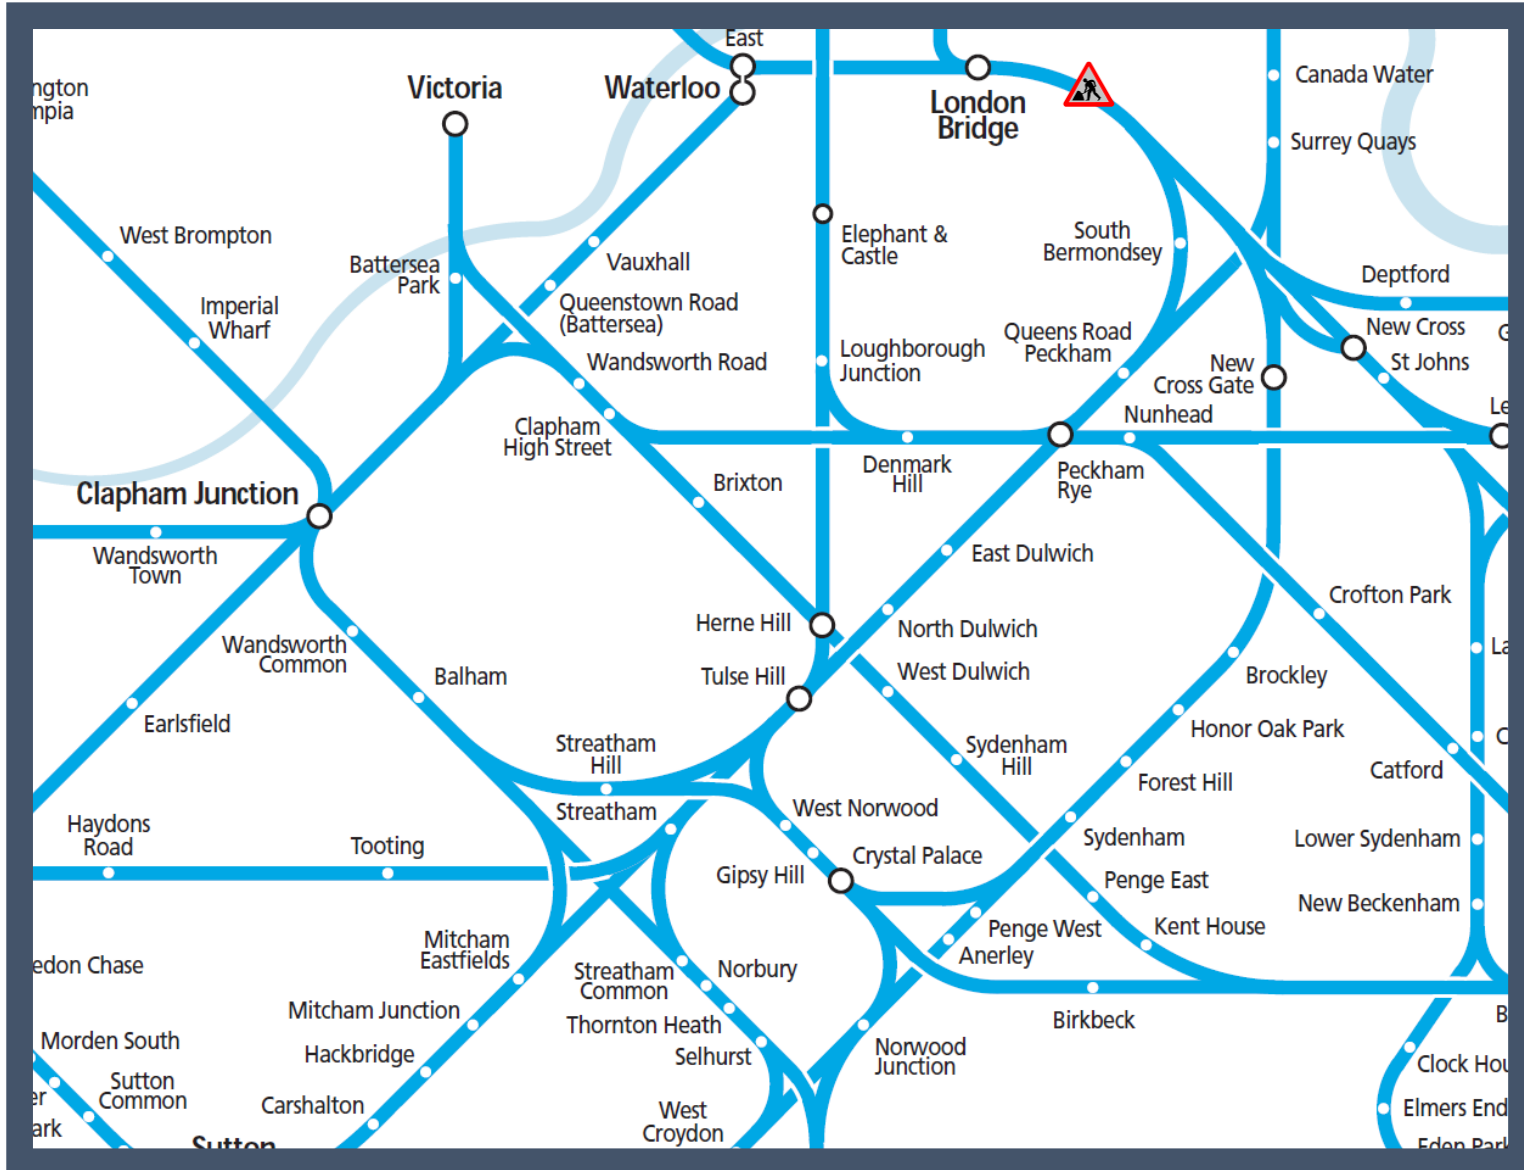

# Amended Thameslink services to / from / via London Bridge

TOC affected: Thameslink

Key:

	Engineering Works
	Bus Replacement Services