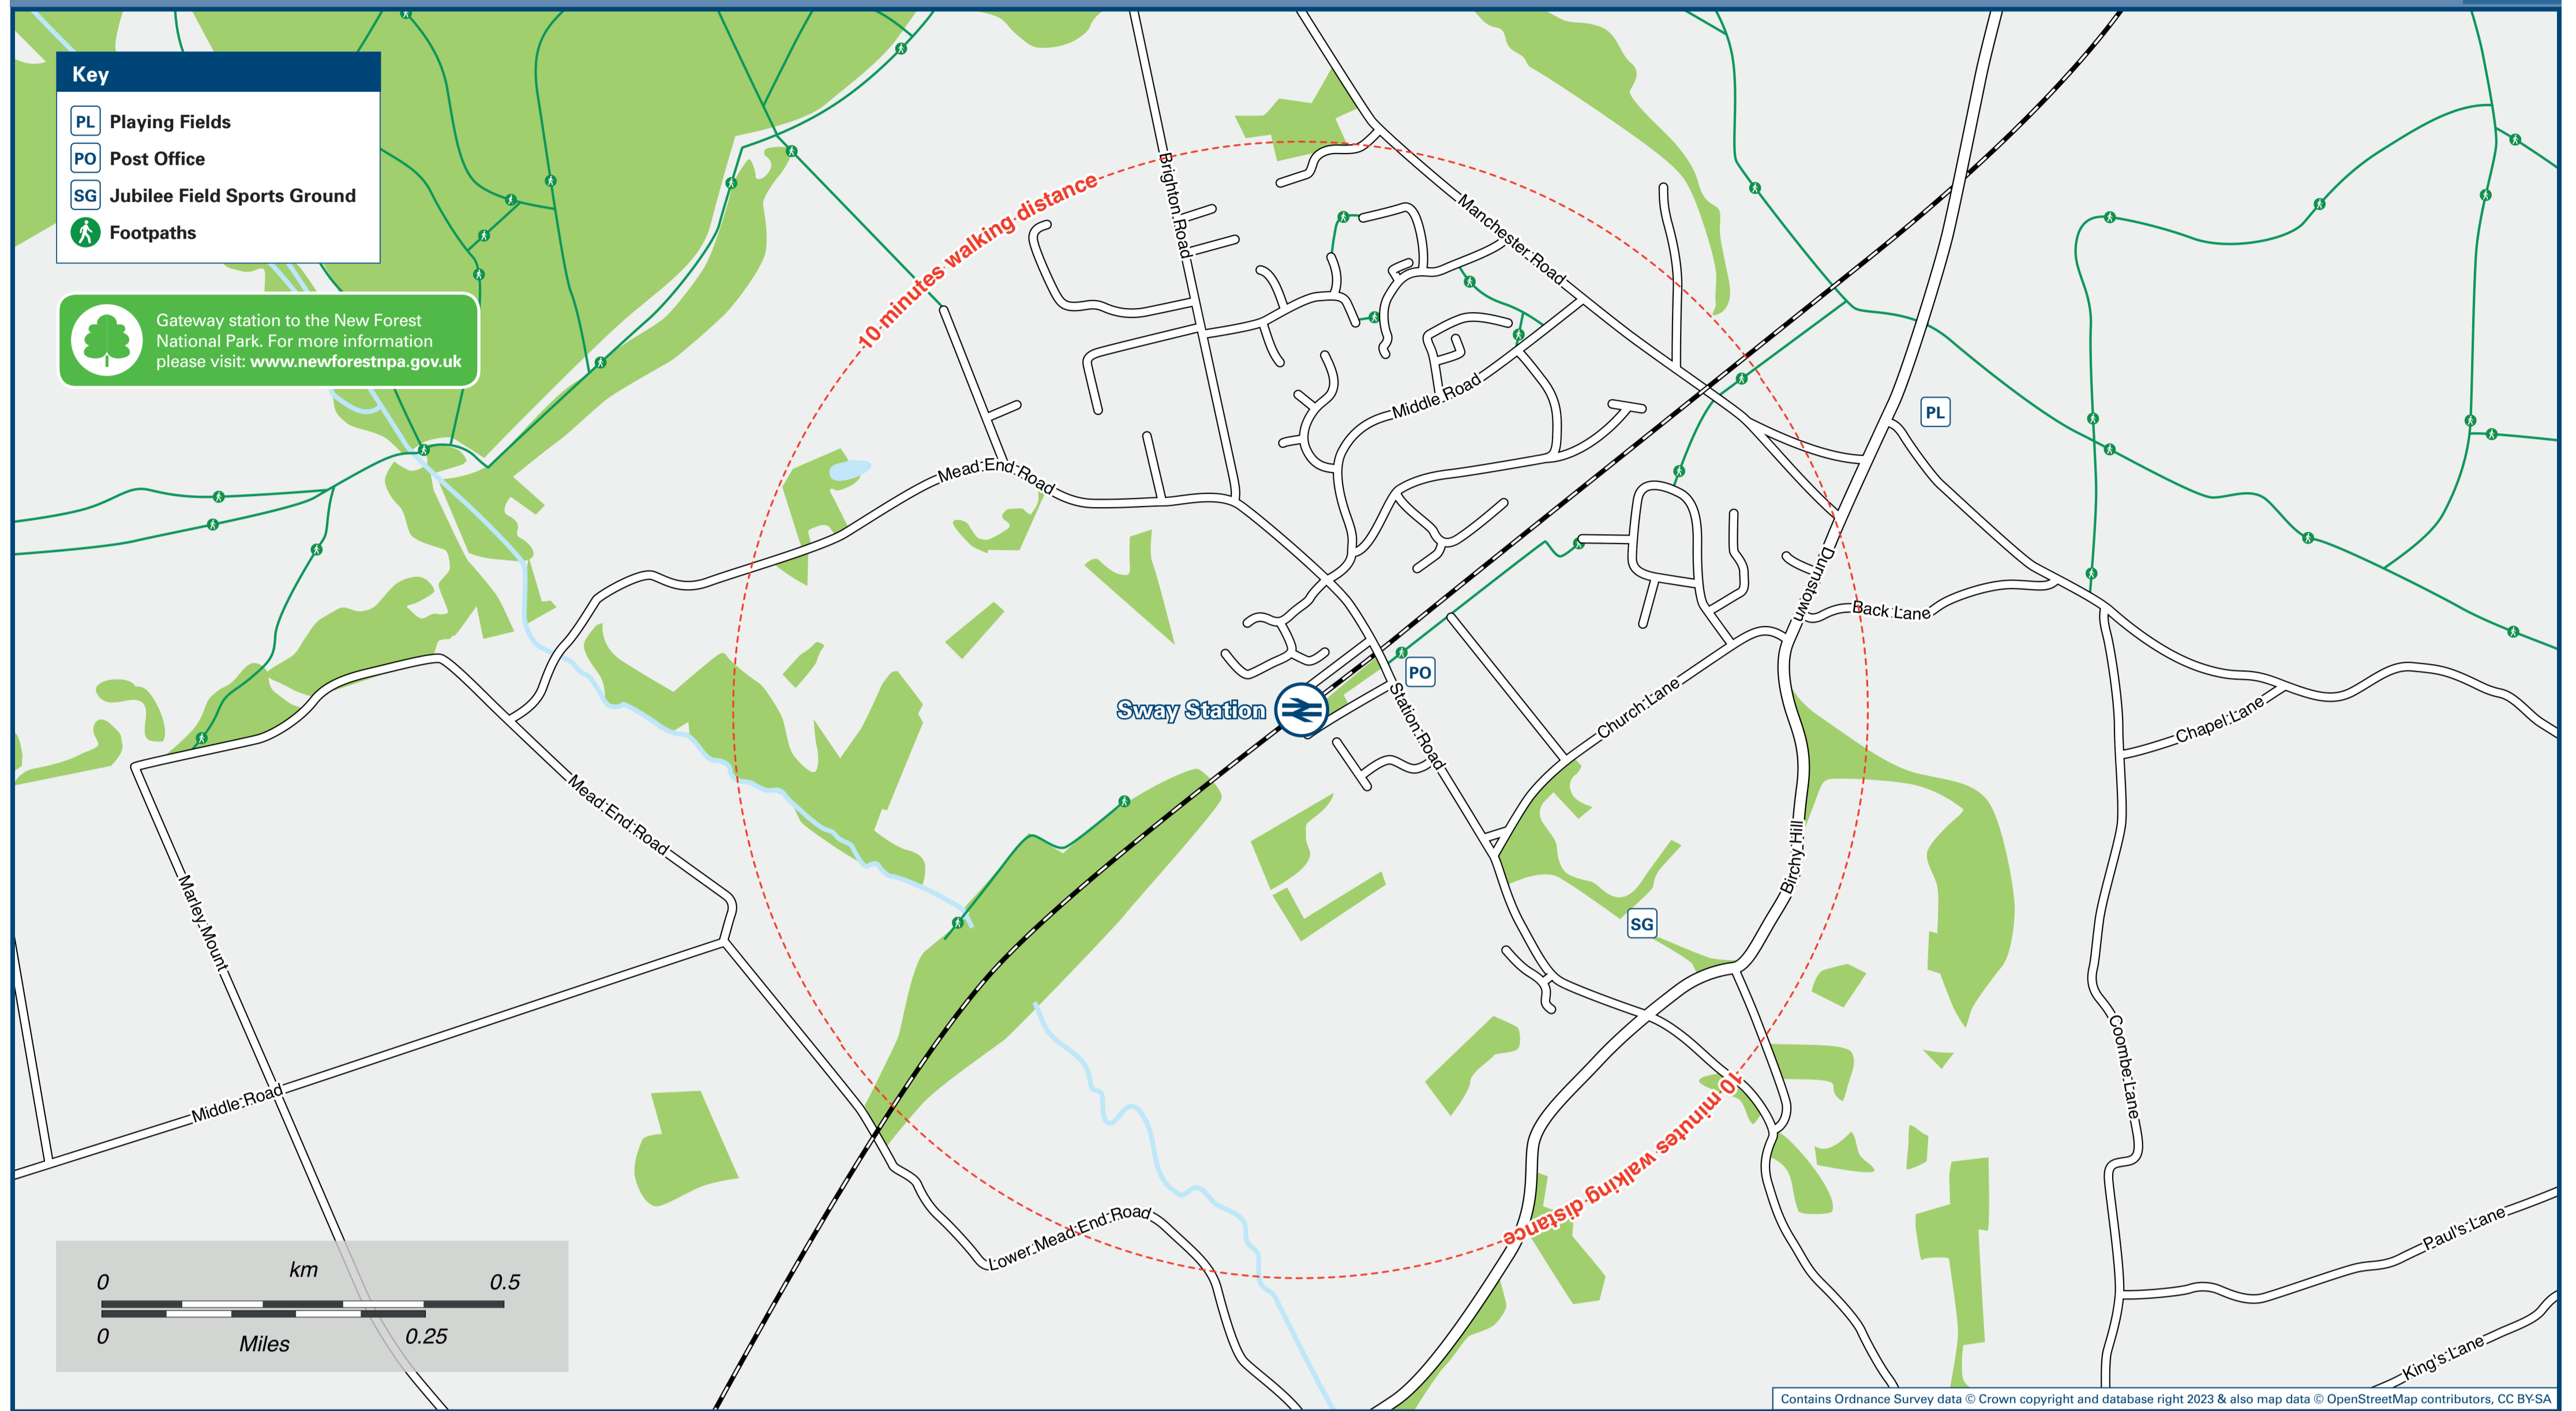

Sway Station

Onward Travel Information

Local area map

Buses

Rail replacement buses/coaches depart from Station Road on the railway bridge: To Brockenhurst from the Bus Stop (A) and to Bournemouth opposite the Bus Stop.

Main destinations by bus

(Data correct at December 2023)

| DESTINATION | BUS ROUTES | BUS STOP |
|---------------------------------------|------------|----------|
| Bashley (Village Store & Post Office) | C32, C33 | B |
| Bowling Green Village | C32, C33 | A |
| Lower Buckland (May Avenue) | C32, C33 | A |
| Lymington (Town Centre) Ⓢ | C32, C33 | A |
| Lymington New Forest Hospital | C32, C33 | A |
| Mount Pleasant | C32, C33 | A |
| New Milton Ⓢ | C32, C33 | B |
| Tiptoe | C32, C33 | B |