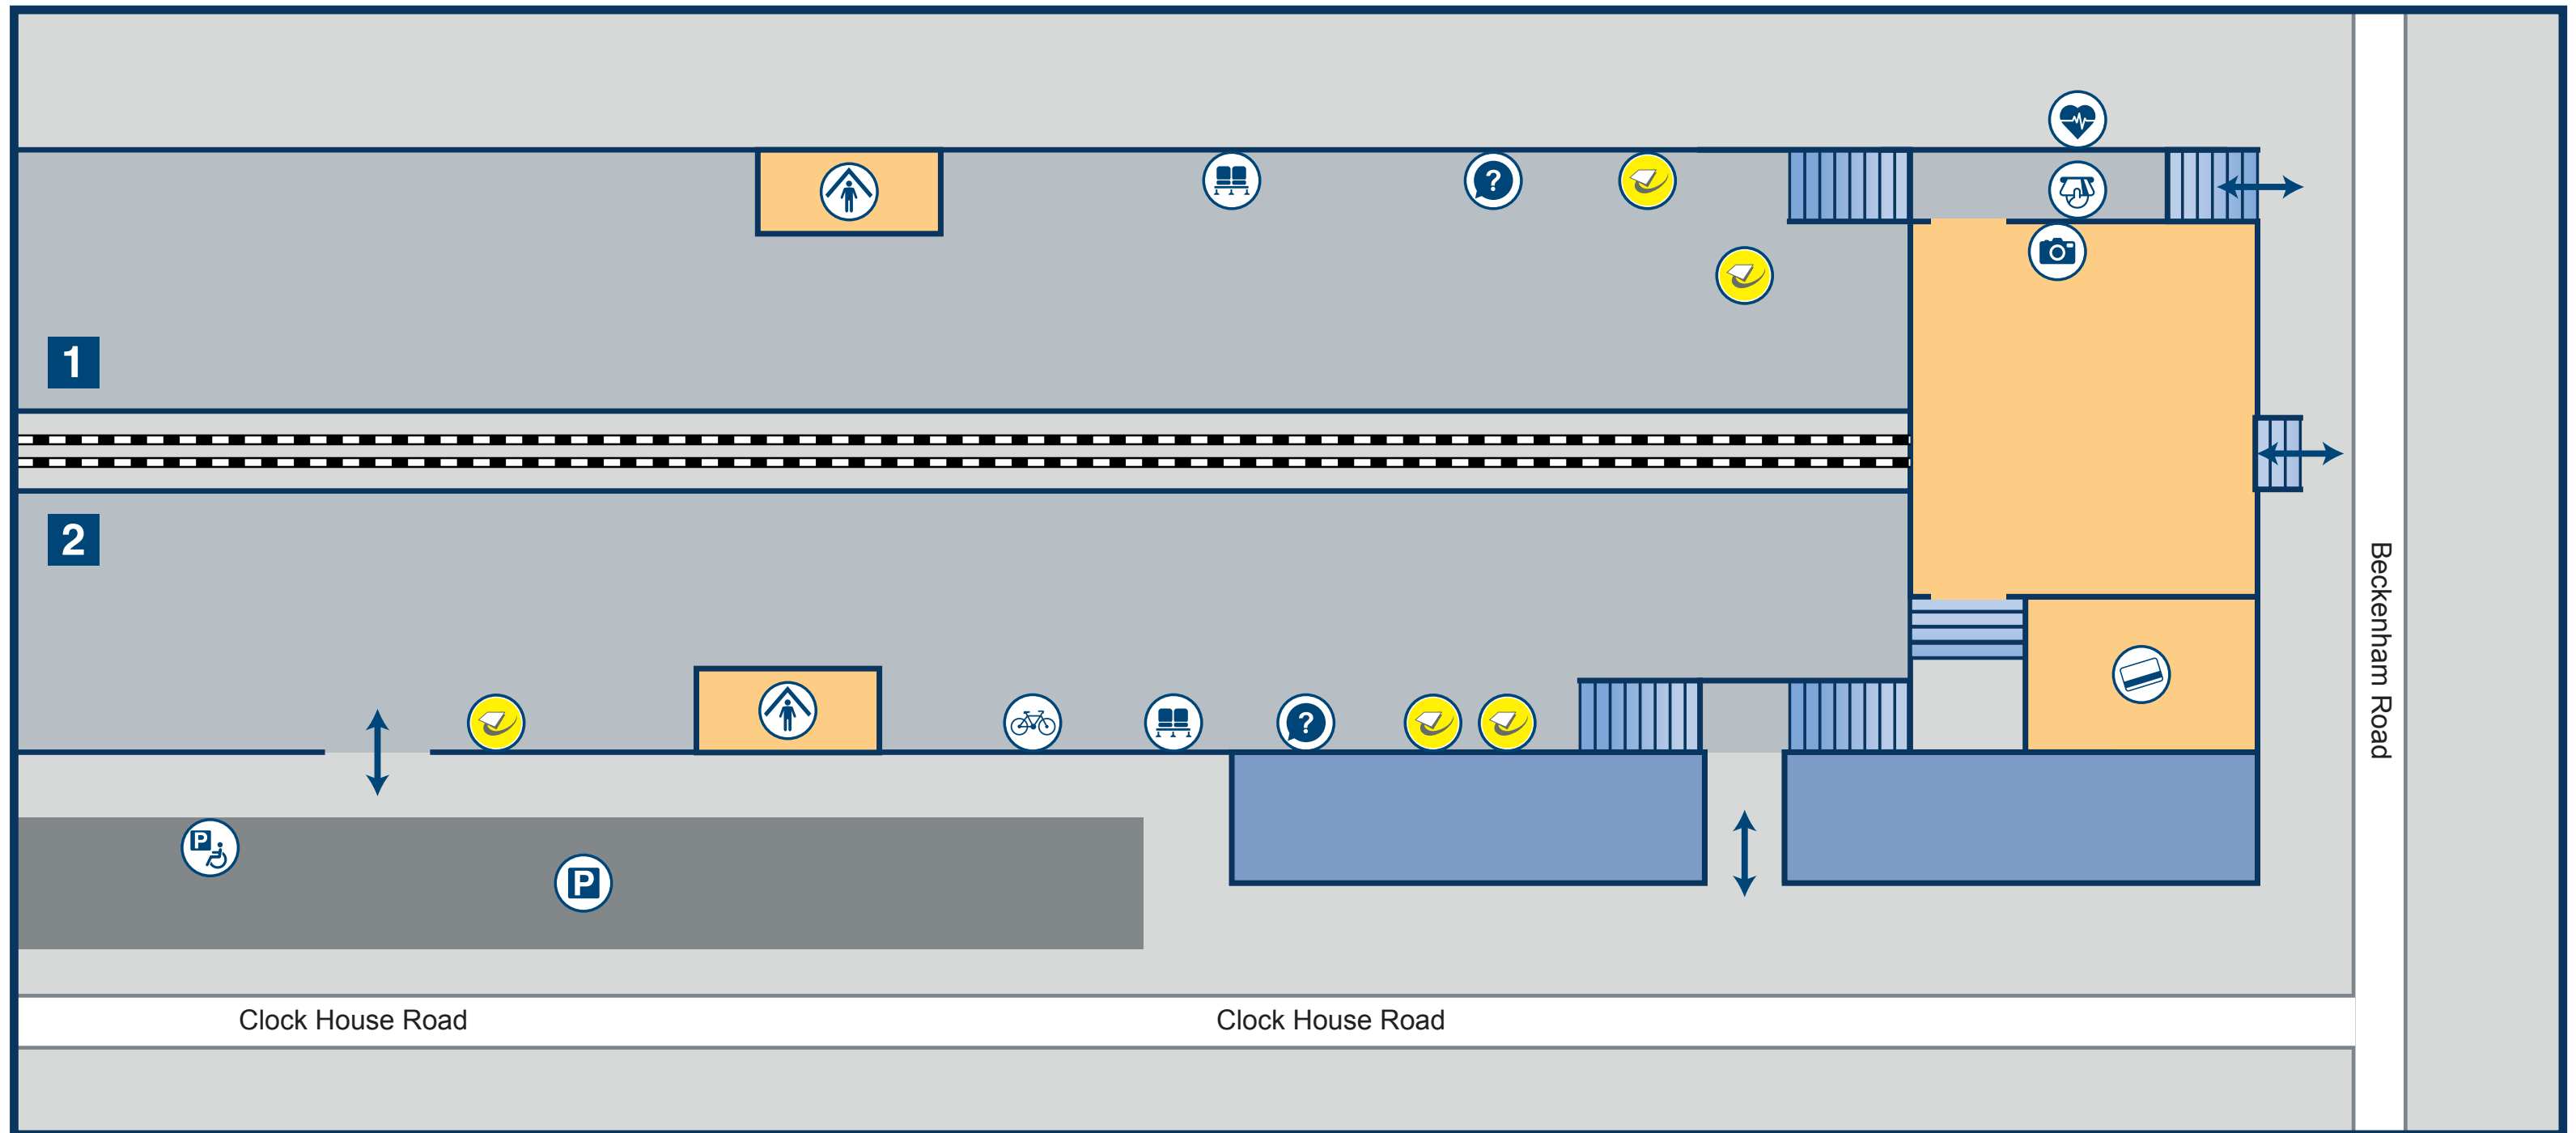

Clock House Station Plan

Key			
	Car Park		Entrance / Exit
	Cycle Rack		Help Point
	Defibrillator		Oyster Card Reader
	Disabled Parking		Photobooth
	Platform		Seats
	Ticket Office		Shelter
			Ticket Machine