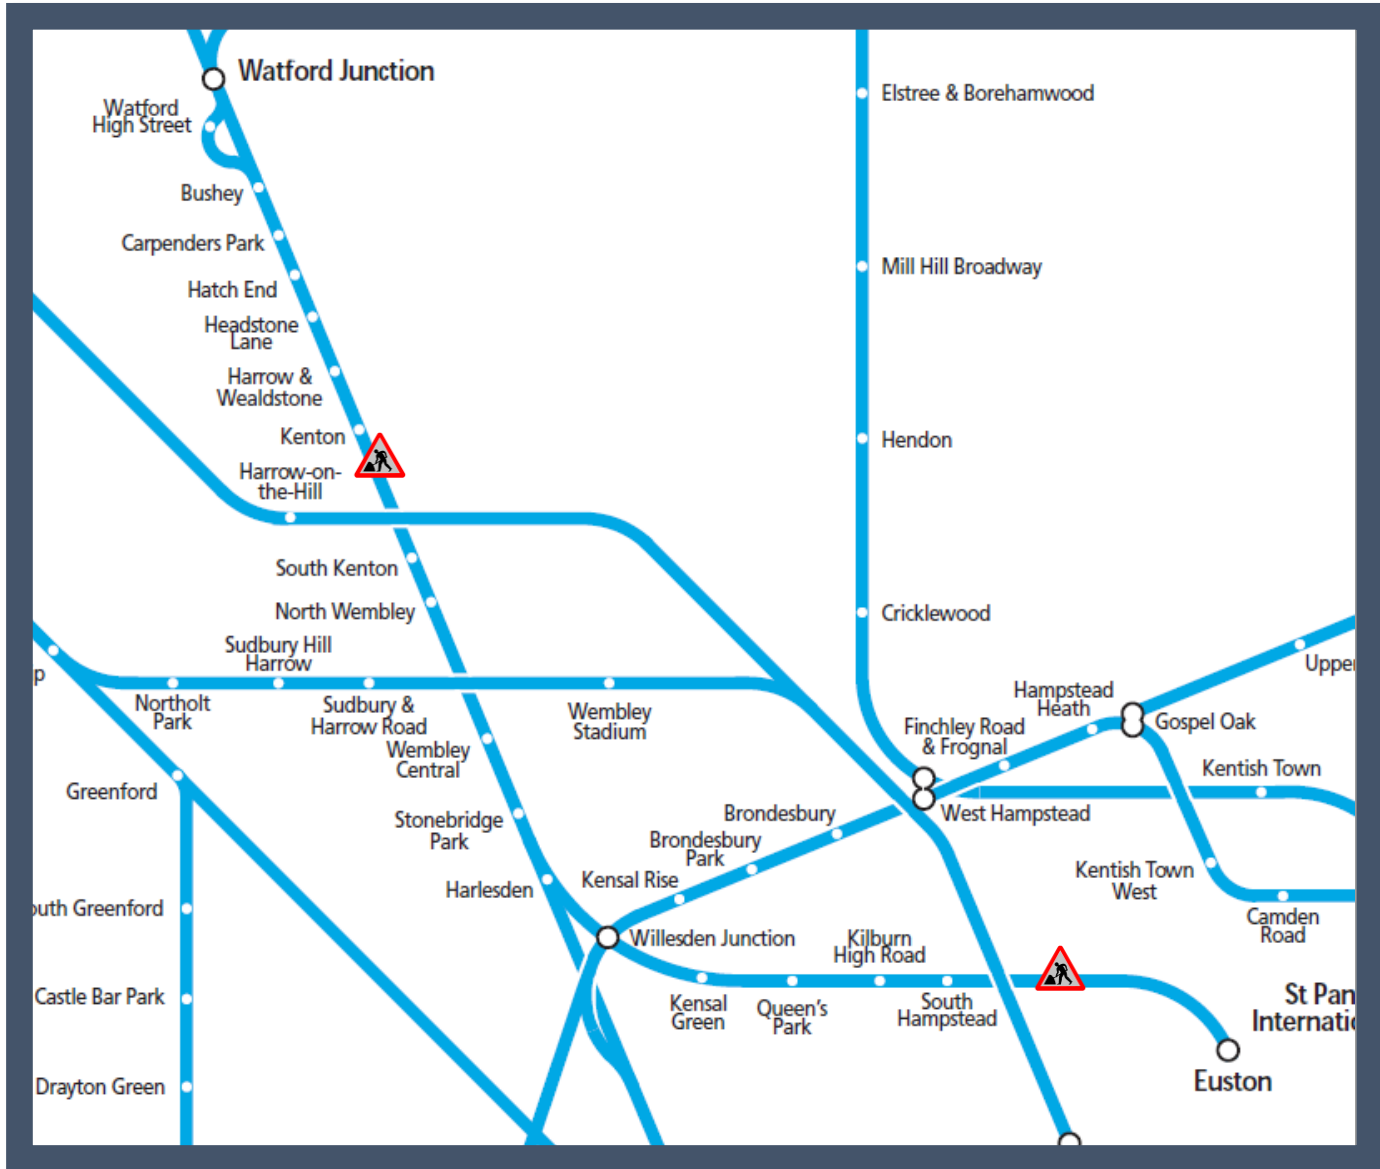

# No London Overground service between London Euston and Watford Junction

TOC affected: London Overground

**Key:**

- Engineering Works
- Bus Replacement Services