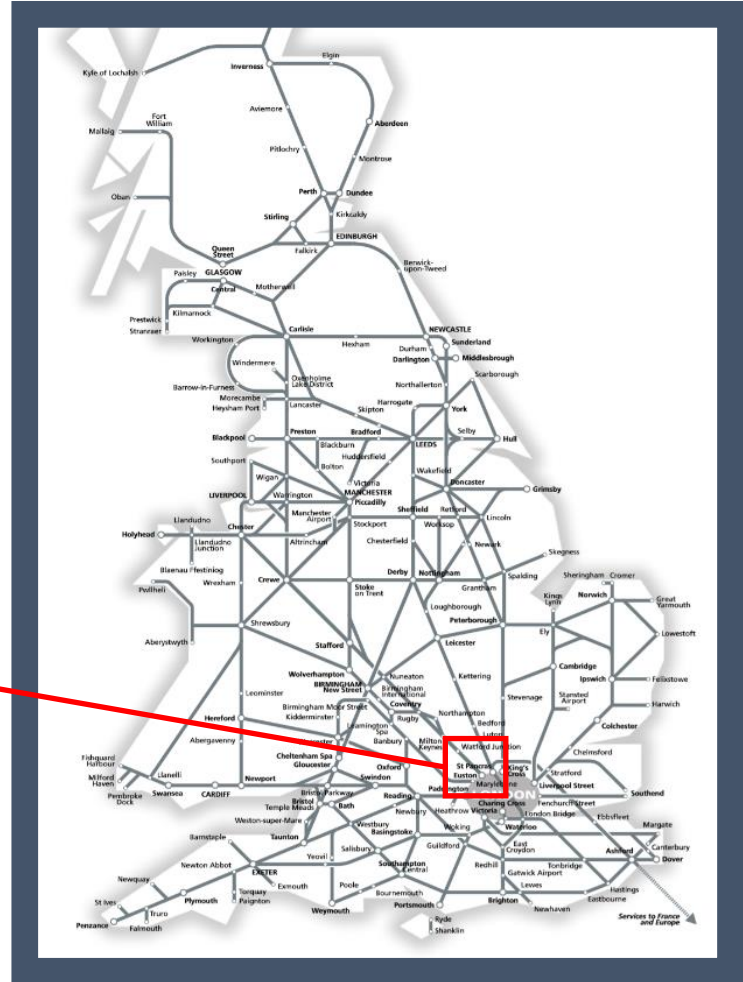

# No London Overground service between London Euston and Watford Junction

TOC affected: London Overground

**Key:**

- Engineering Works
- Bus Replacement Services