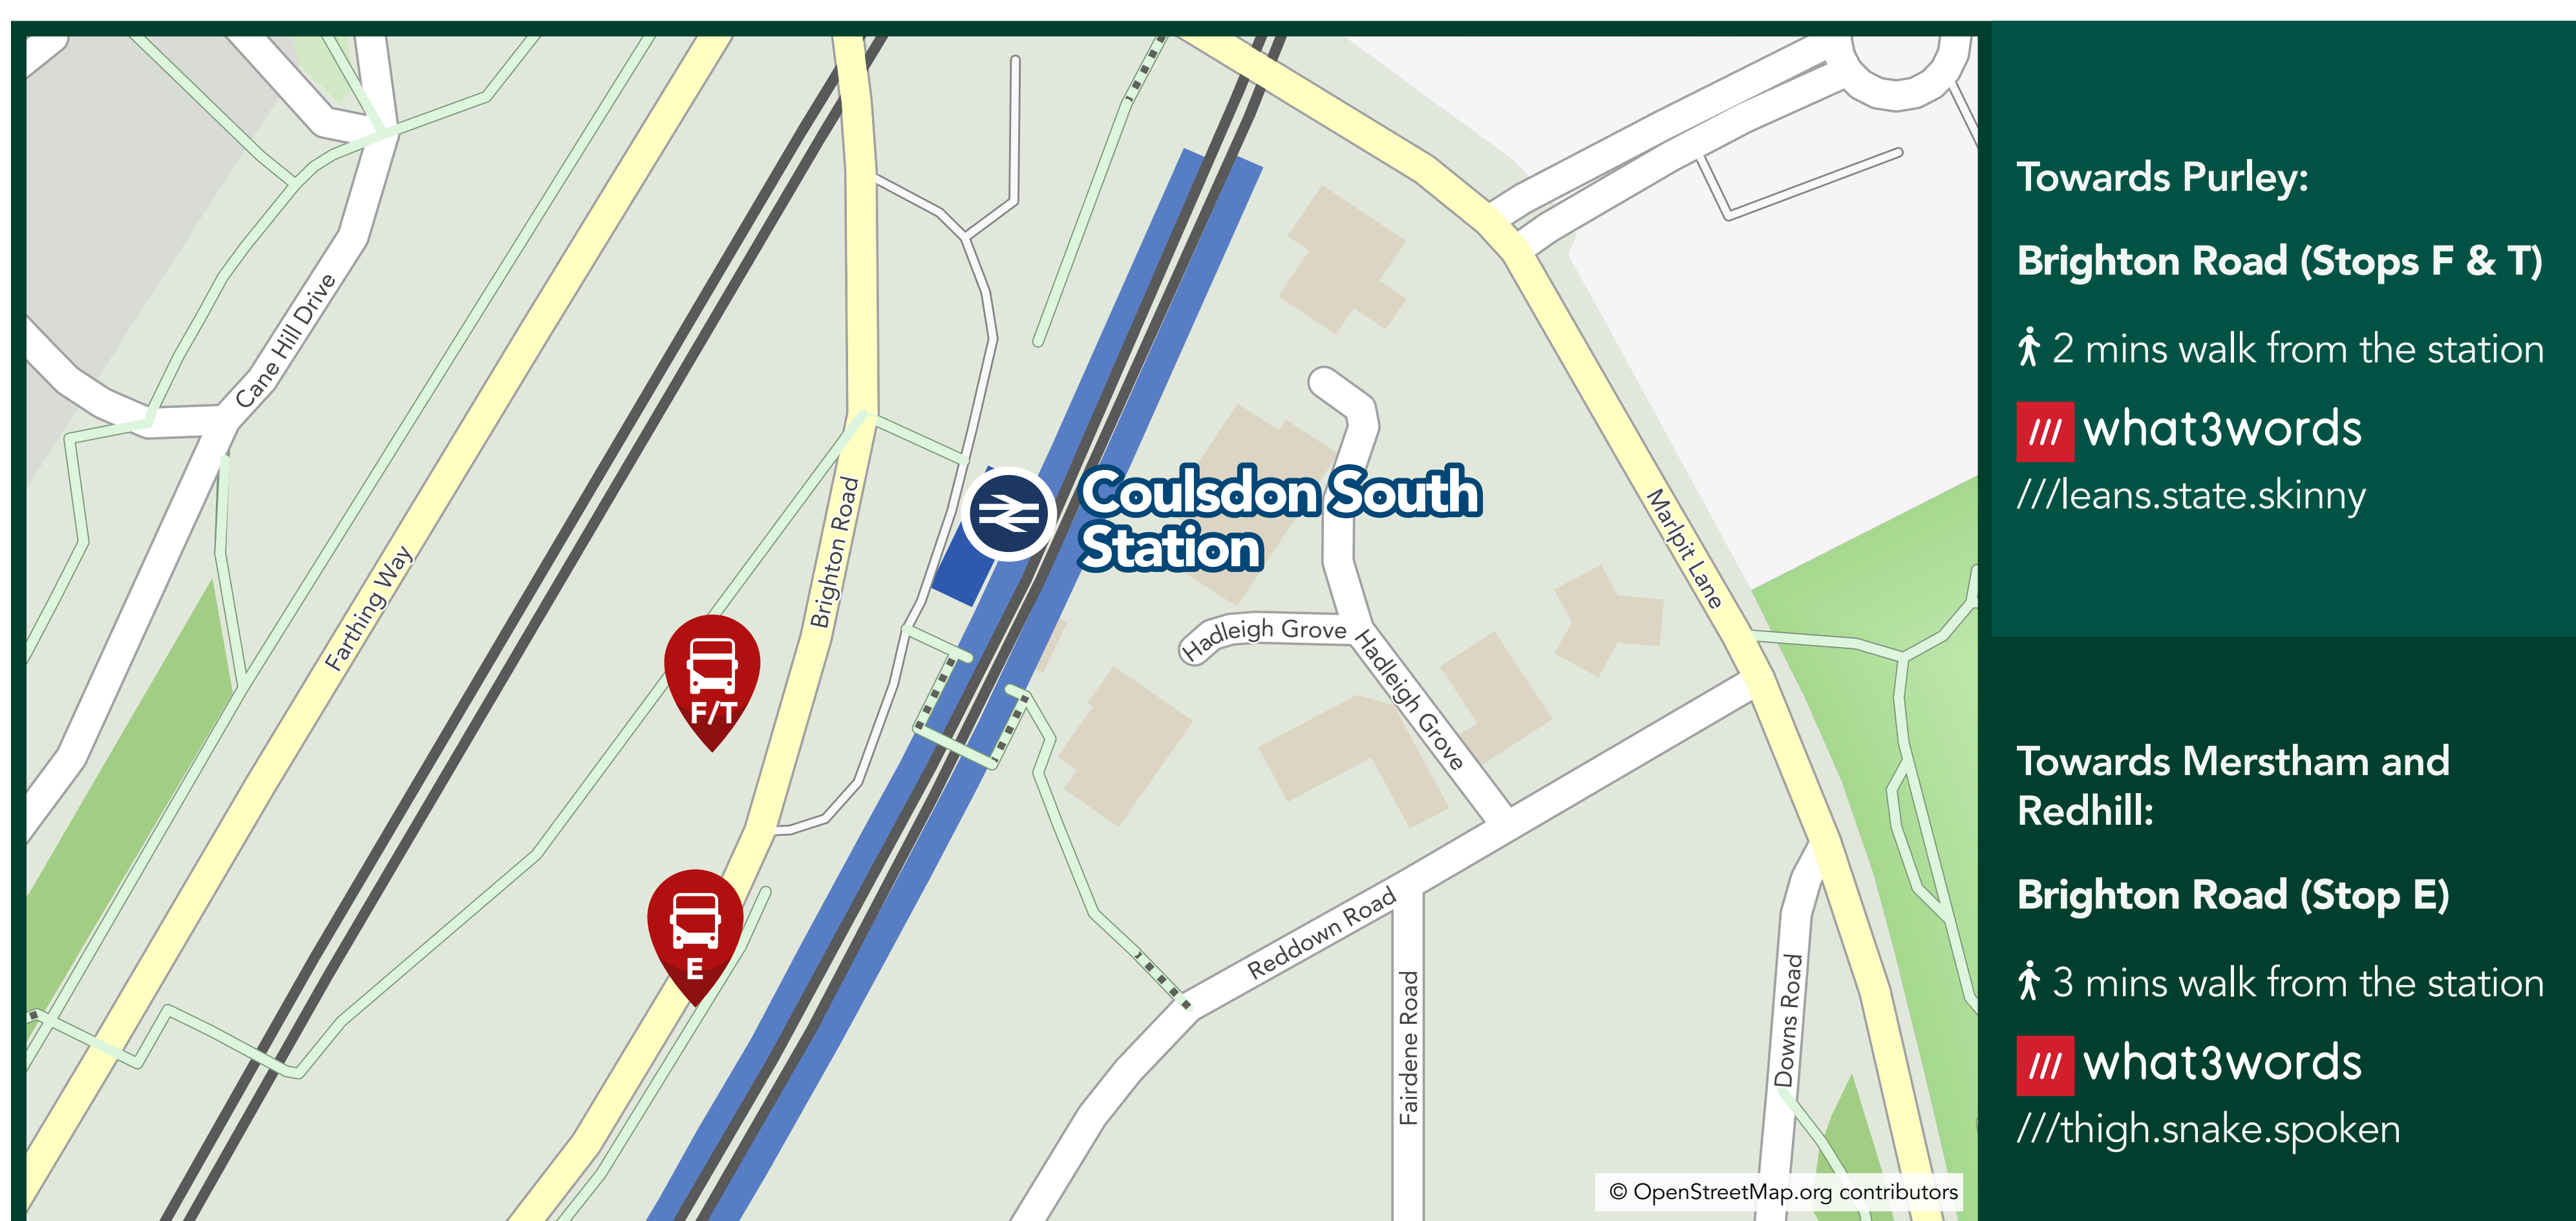

Where do I catch my replacement bus?

Coulsdon South

When trains are unable to run due to improvement works or disruption, dedicated replacement buses will stop at the locations shown below.

Rail replacement buses will display a prominent sign in the front window.

For journeys on regular scheduled buses, information on bus stops can be found on the separate "Onward Travel" poster or by scanning the QR code below to access the information page for this station.

Towards Purley:

Brighton Road (Stops F & T)

↑ 2 mins walk from the station

what3words

///leans.state.skinny

Towards Merstham and Redhill:

Brighton Road (Stop E)

↑ 3 mins walk from the station

what3words