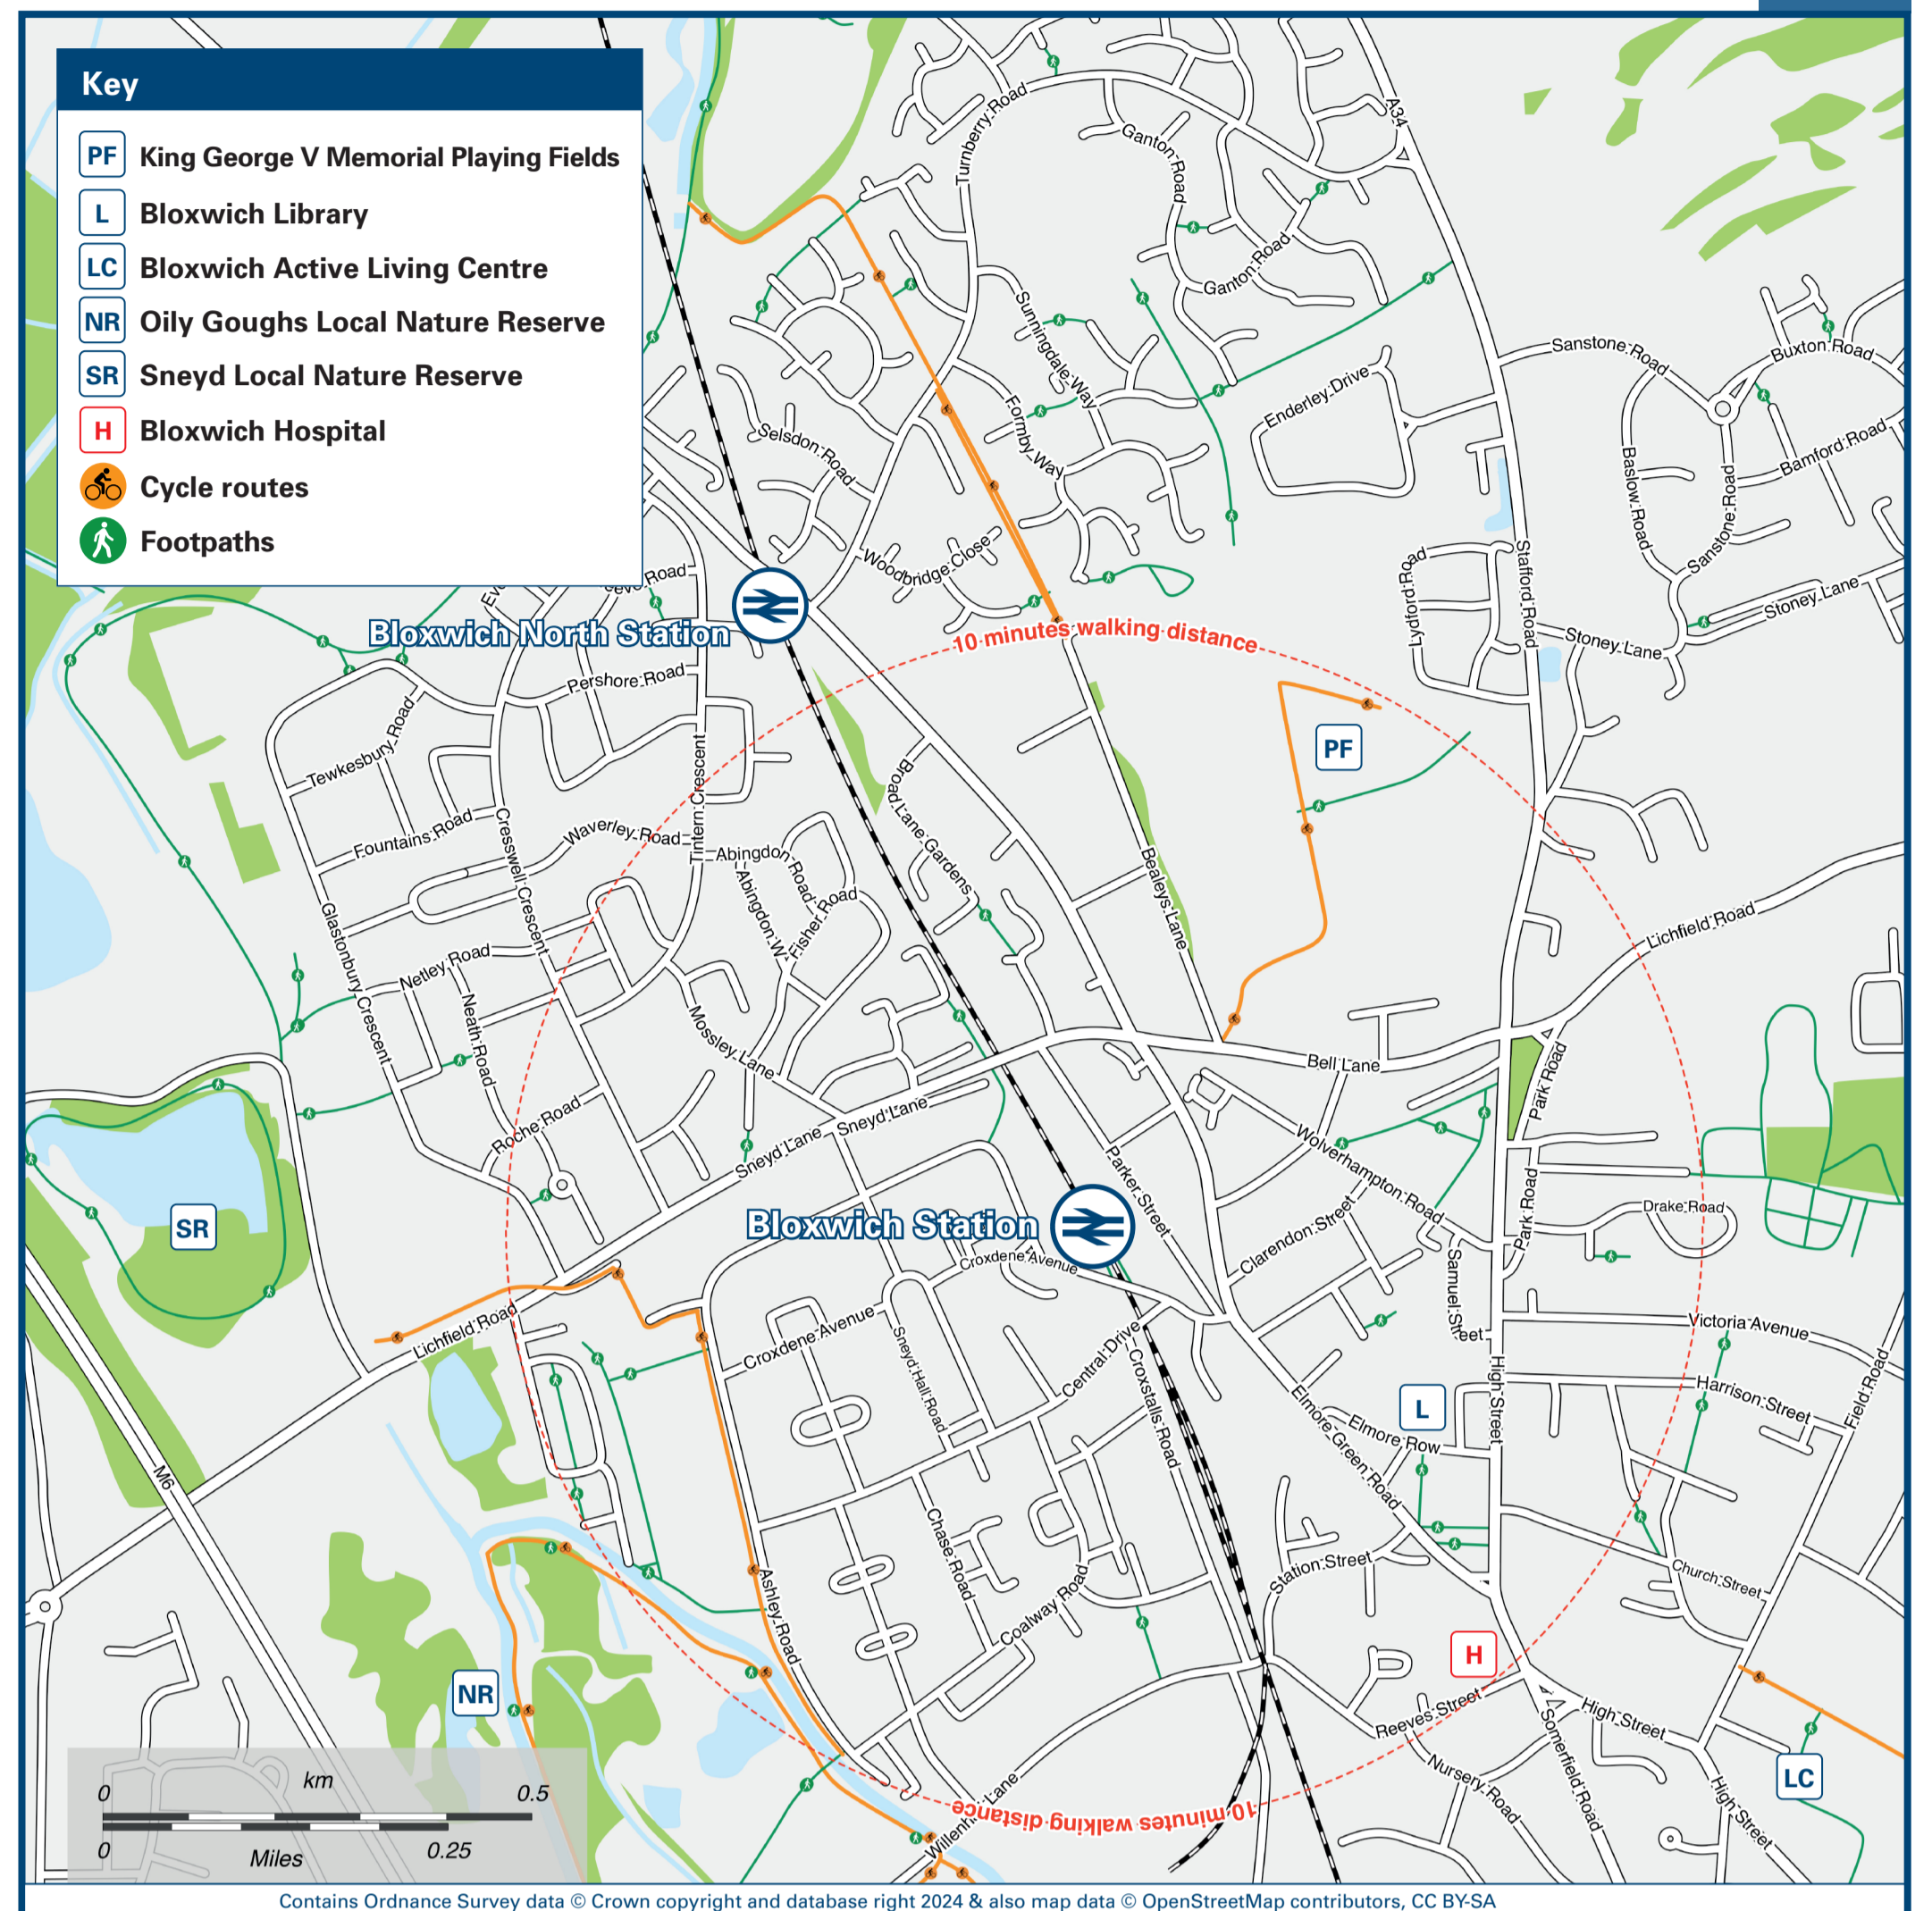

Local area map

Main destinations by bus

(Data correct at July 2024)

DESTINATION	BUS ROUTES	BUS STOP
Aldridge	25	E
Ashmore Park (Lichfield Road)	9	K
Beechdale	70	K
Bilston	326	M
Birmingham City Centre	X51	E
Blakenall Heath	19, 29	C
	23, 25, 31	E
Bloxwich Road (For Bloxwich Hospital)	(10 minutes walk from this station)	
Brownhills	23	E
Cannock (Bus Station / Town Centre)	X51	H
Cannock (McArthur Glen Designer Outlet)	X51	H
Churchbridge	X51	H
Coal Pool	19, 29	C
	25	E
Dudleys Fields	70	K
	326	M
Goscote Campus	25	E
Great Barr	X51	E
Great Wyrley	X51	H
Harden	19, 29	C
	25	E

DESTINATION	BUS ROUTES	BUS STOP
Heath End	25	E
	9	A
Heath Town	9	K
High Heath	25	E
	9	A
Landywood	X51	H
Lane Head	326	M
	9	A
	19	C
Little Bloxwich	23, 25	E
	32	H
Lodge Farm	326	M
Lower Farm	32	H
Mossley (Cresswell Crescent)	31	H
New Invention	9	K
	326	M
Ogley Hay	23	E
Pelsall	9	A
	23, 25	E
Reedwood	70	K
Rushall	9	A
	23, 25	E
Ryder's Hayes	9	A

DESTINATION	BUS ROUTES	BUS STOP
Ryecroft	29	C
Shelfield	25	E
	9	A
Spring Bank	326	M
The Lunt	326	M
Turnberry Road	X51	H
	31, 32, X51	E
	9	A
Walsall	19, 29	C
	70	K
Wednesfield	9	K
Willenhall	326	M
Wolverhampton	9	K

Notes

- Bus routes 23, 25 and 326 operate Mondays to Saturdays. No Sunday services.
- Bus routes 9, 19, 29, 31, 32, 70 and X51 operate daily, Mondays to Sundays.
- For bus times please see bus stop timetables or contact Traveline.
- Direct trains operate to this destination from this station.
- Change here for National Rail services.

Taxis

Bloxwich Station has no taxi rank or cab office. Advance booking is essential, please consider using the following local operators: (Inclusion of this number doesn't represent any endorsement of the taxi firm)

Bloxwich Radio
01922 405 564

Pinfold Taxis
01922 496 262

247 Cars
01922 247 247

Further information about all onward travel

Local Cycle Info www.tfwm.org.uk/plan-your-journey/ways-to-travel/cycling-and-walking For more information about cycle routes.	National Cycle Info sustrans.org.uk Sustrans is the UK's leading sustainable transport charity.	Bus Times See timetable displays at bus stops. www.traveline.info 0871 200 22 33 call cost 13p per minute plus your phone company's access charge	NextBuses Find the bus times for your stop. Search for a bus stop by entering a postcode, street & town or a stop name & town.	PlusBus plusbus.info A discount price 'bus pass' that you buy with your train ticket. It gives you unlimited bus travel around your chosen town, on participating buses.

National Rail Enquiries

Online nationalrail.co.uk	NRE App Free National Rail Enquiries app for iOS and Android	Social Media facebook.com/nationalrailenq @nationalrailenq	Alert Me You can sign up to Alert Me messages on the National Rail Enquiries website where you can receive train and platform notifications directly to your smart phone. nationalrail.co.uk/alertme	Contact Centre 03457 48 49 50 Calls cost no more than calls to geographic numbers (01 or 02) and may be recorded.	PlusBike nationalrail.co.uk/plusbike For more information.