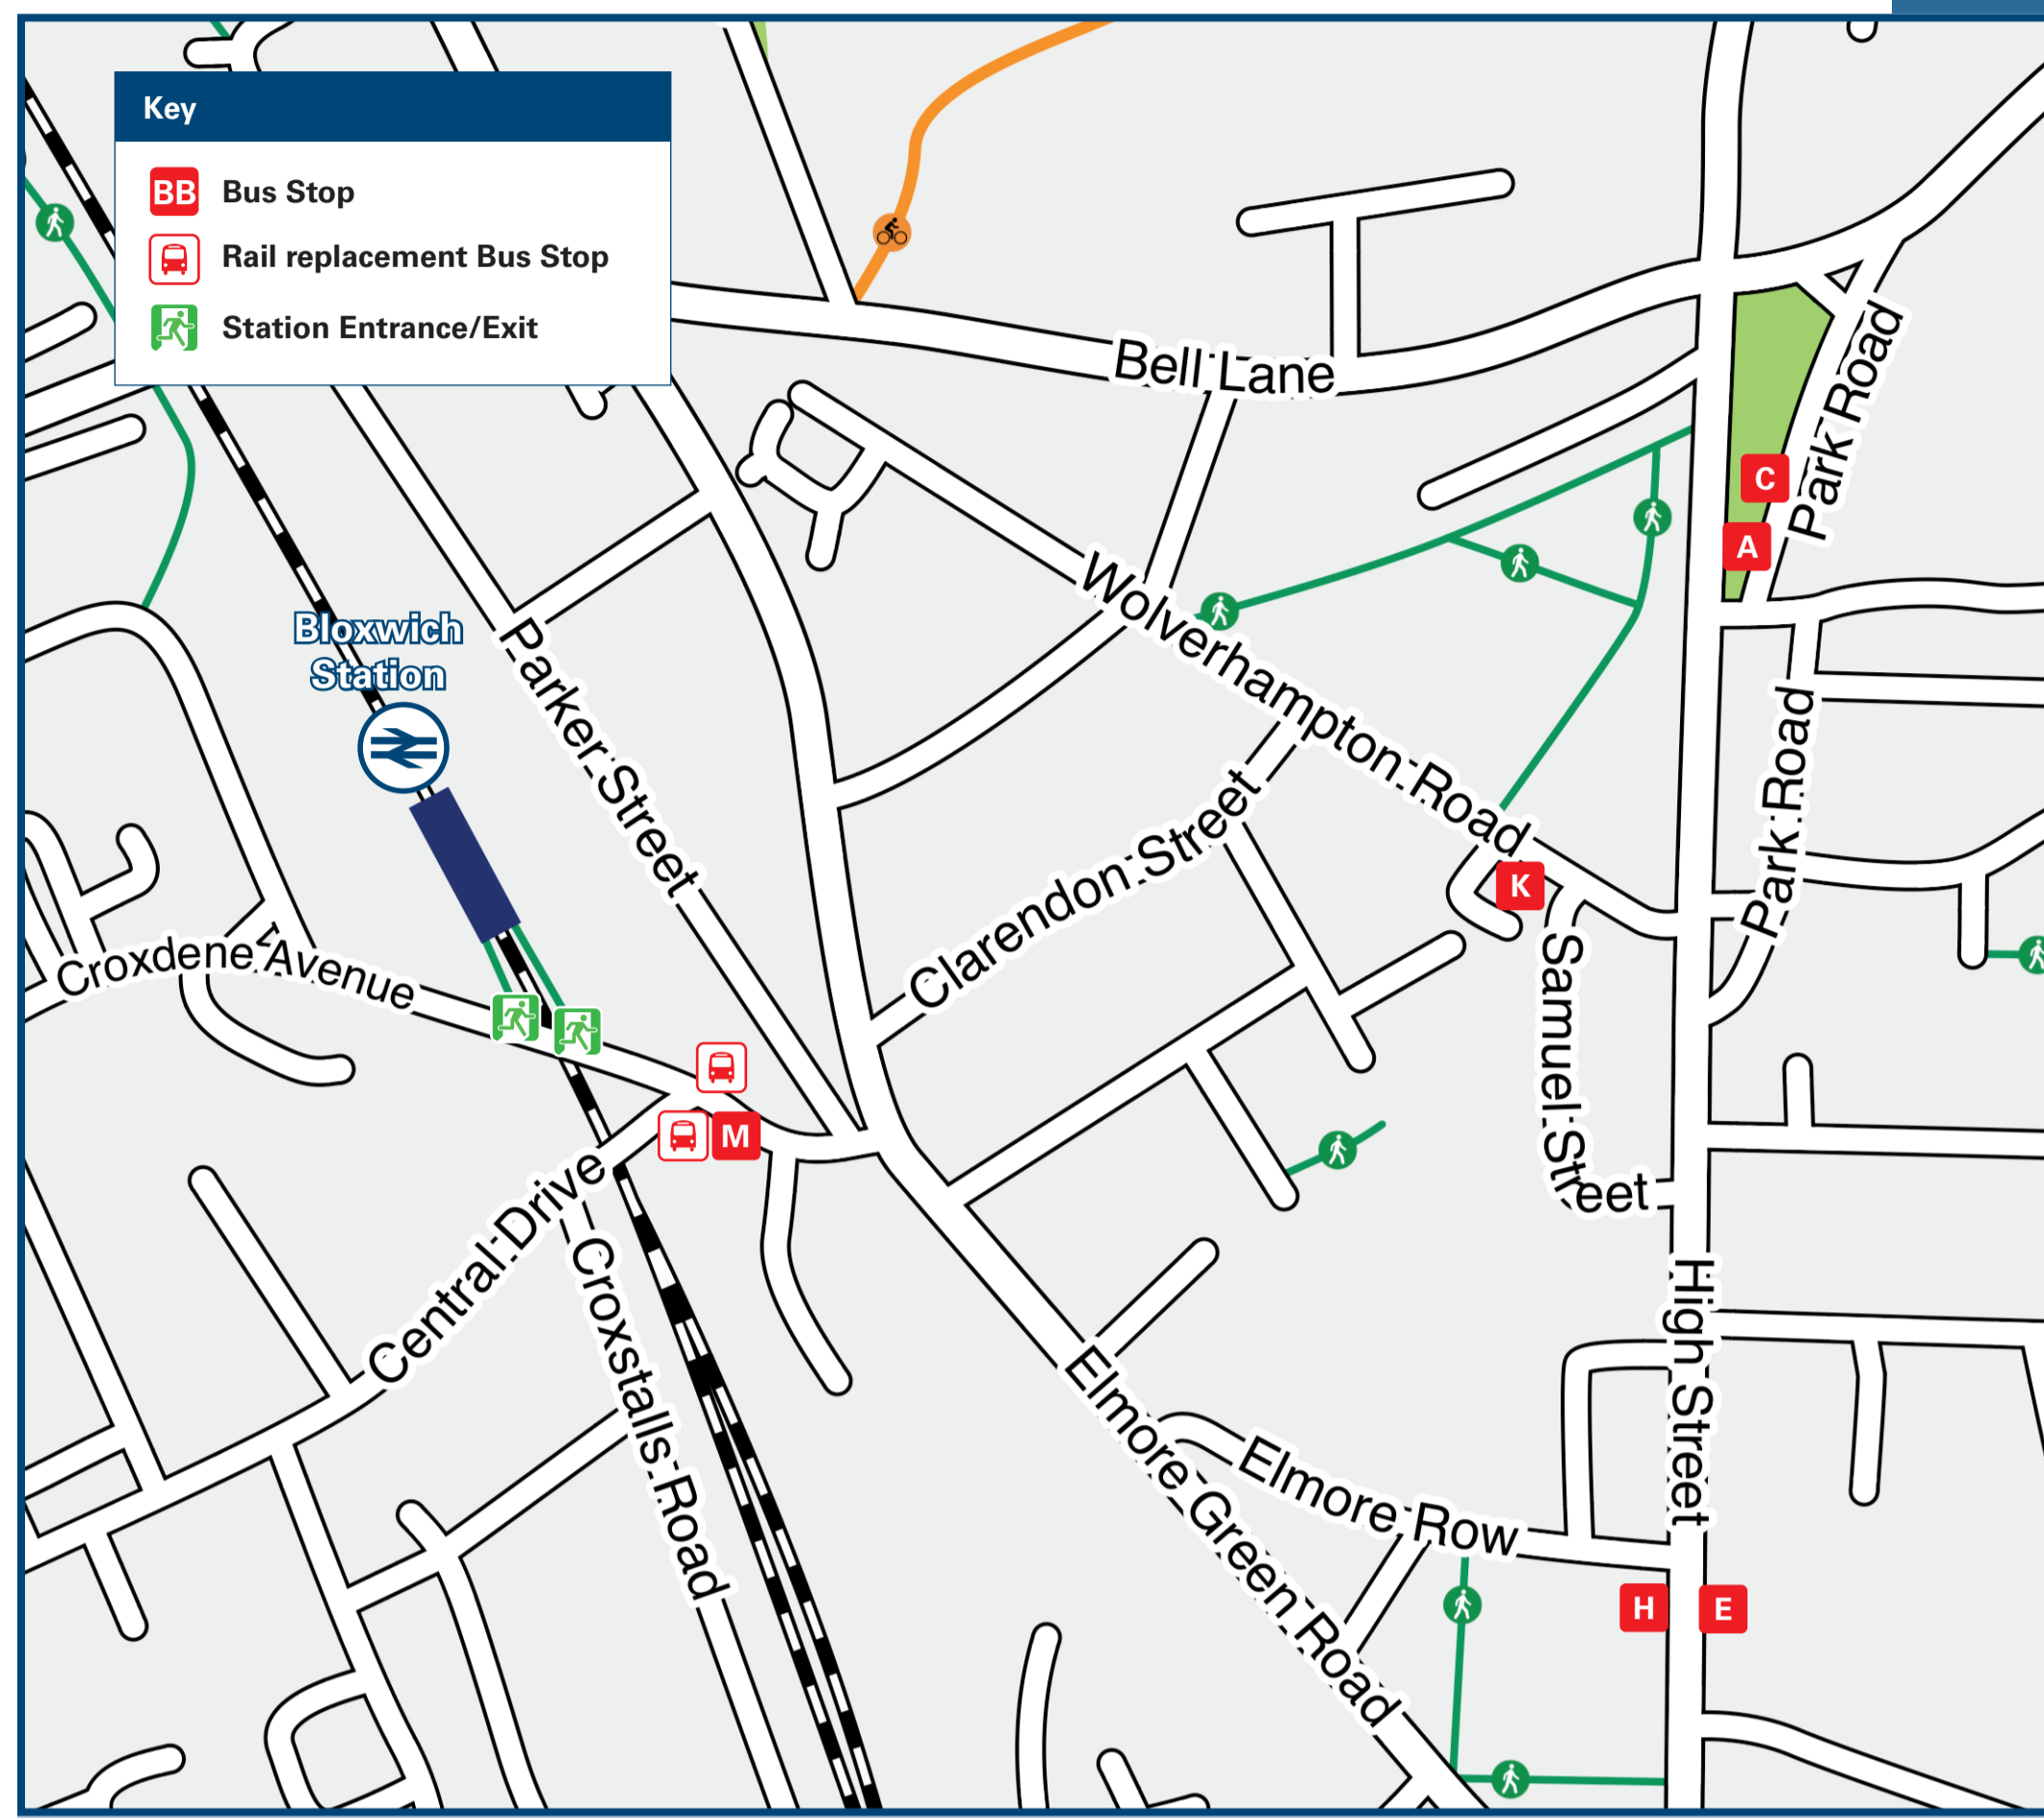

Bloxwich Station

Onward Travel Information

Buses

Rail replacement buses/coaches depart from the bus stop (Station Side) on Croxdene Avenue near the mini roundabout. Please check the destination before boarding.