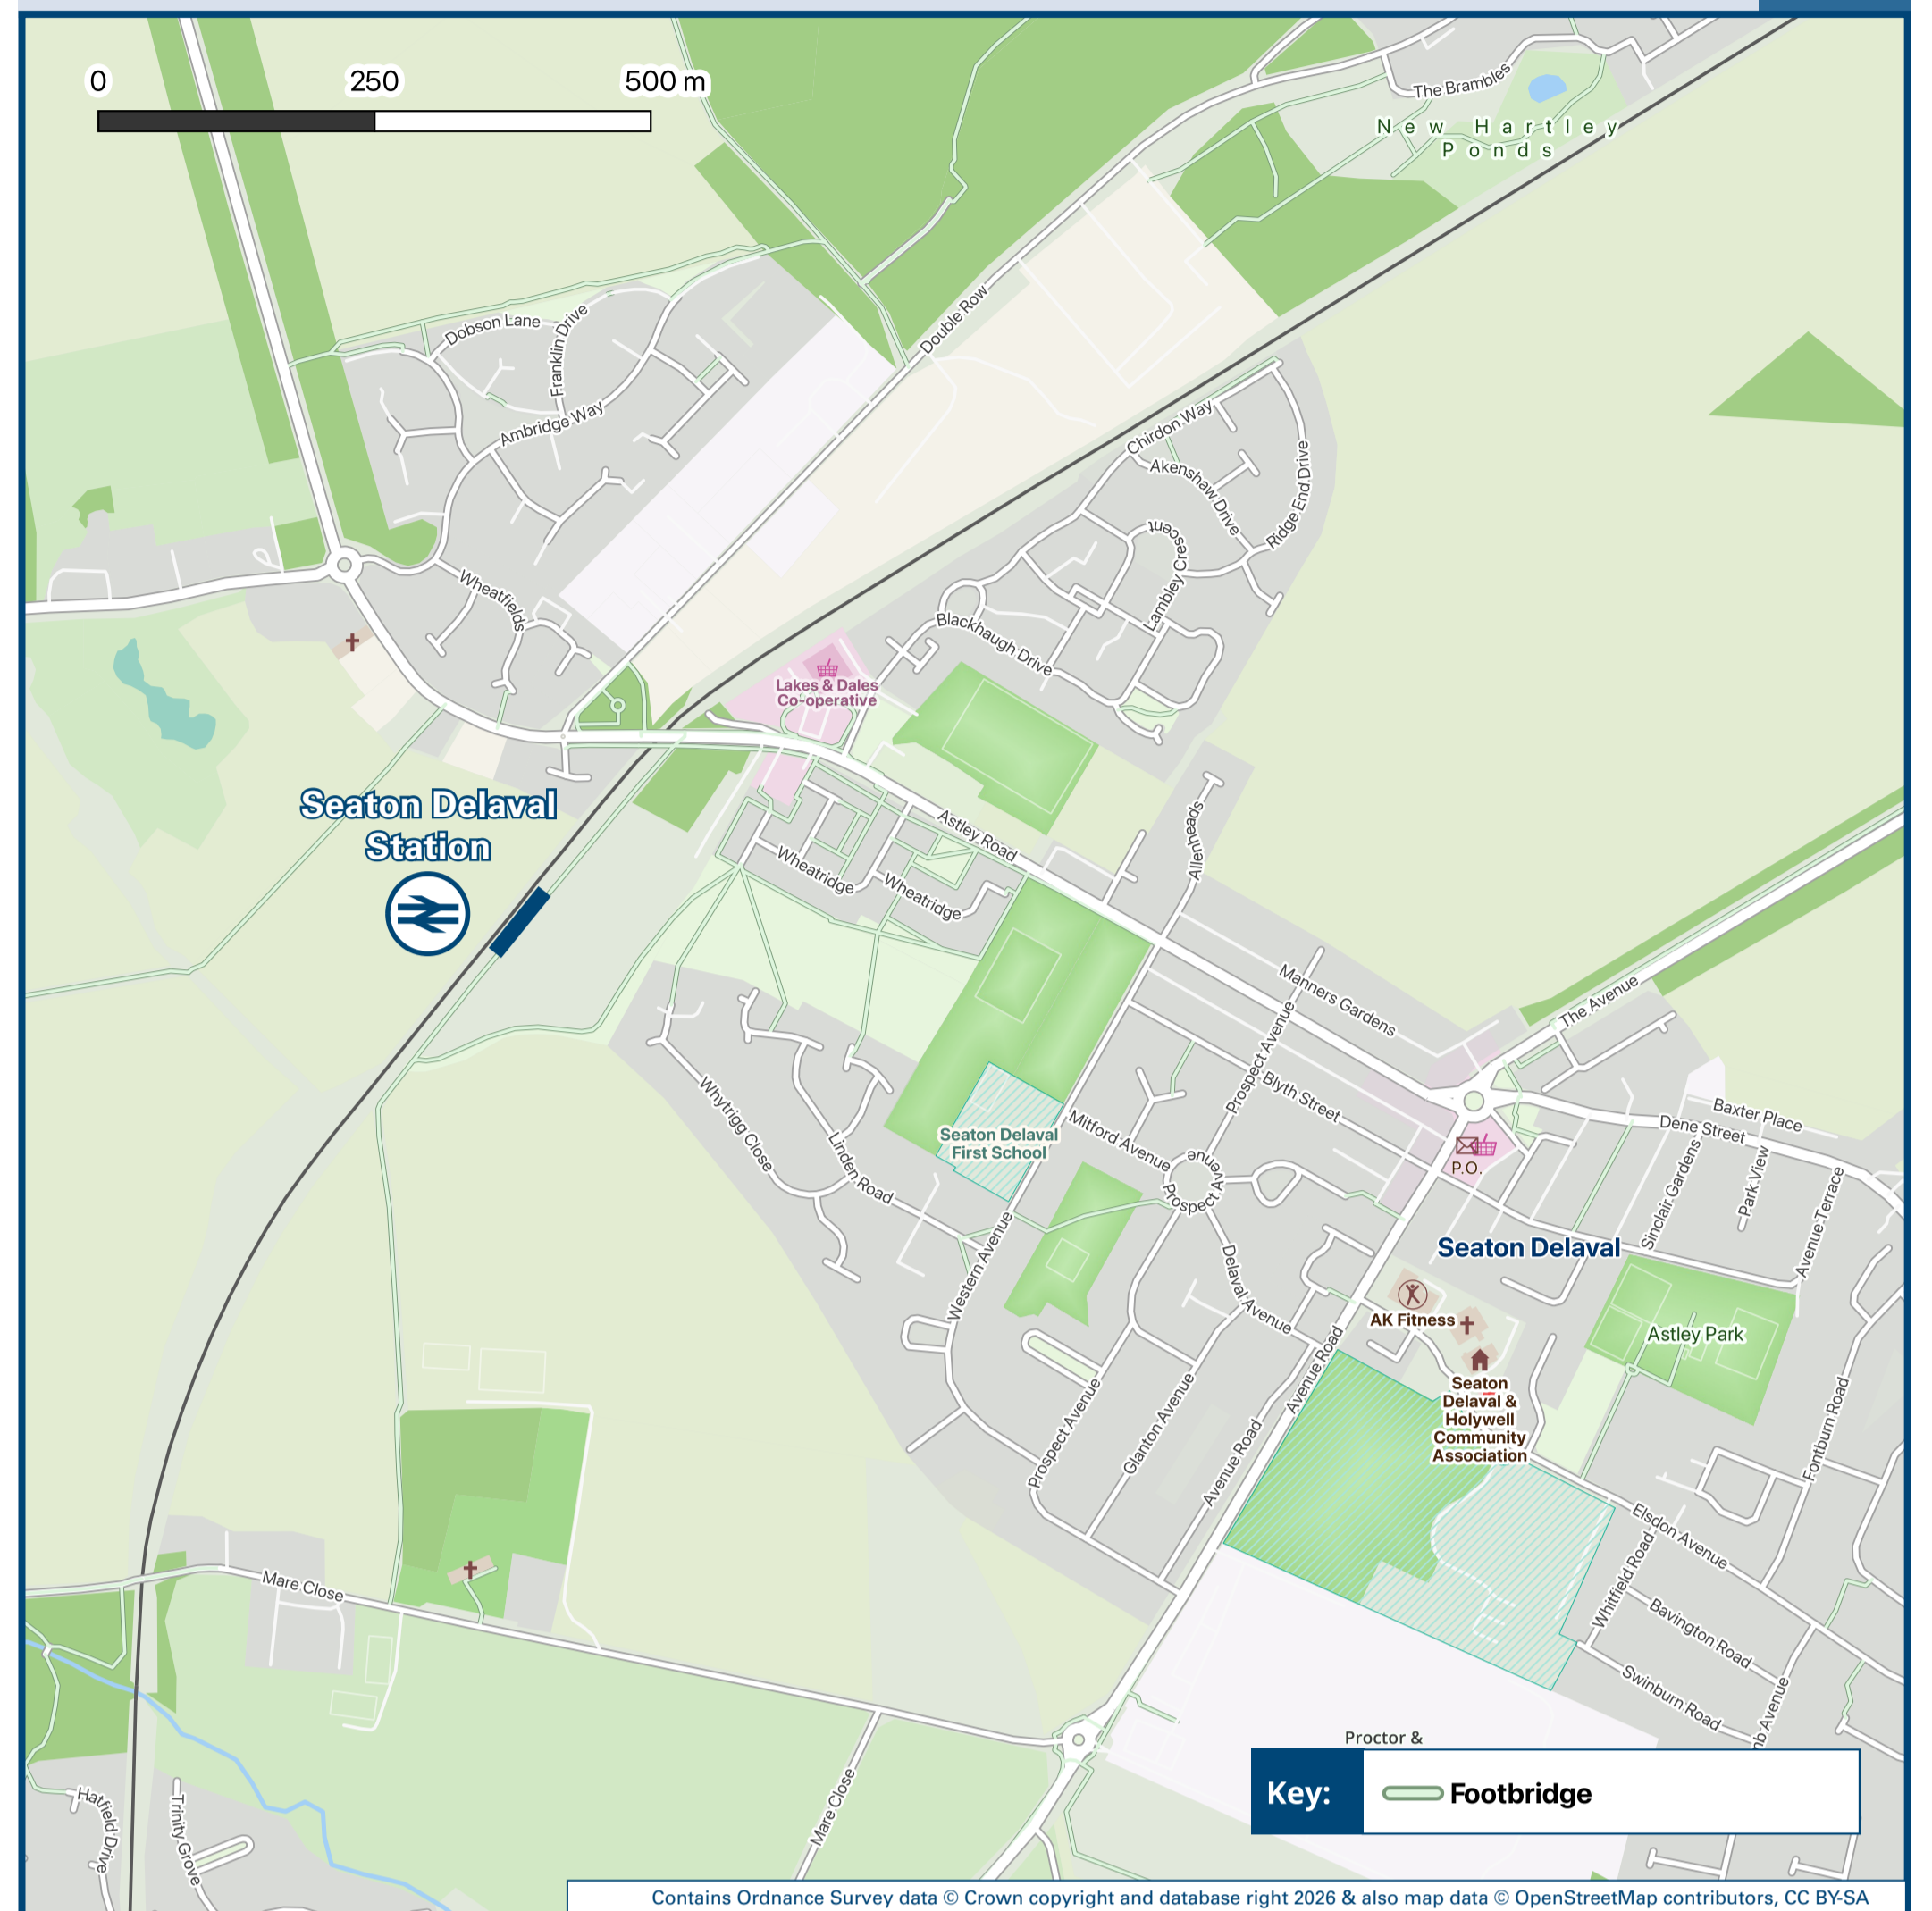

Local area map

Key: Footbridge

Main destinations by bus

(Data correct at March 2026)

DESTINATION	BUS ROUTES	BUS STOP
Ashington (Bus Station)	57	C, A
Bedlington	57	C, A
Blyth (Bus Station)	X7	C, A
Camperdown Village	X7	D, B
Choppington	57	C, A
Cobalt Business Park	19	B
Cramlington	19, 57	C, A
East Cramlington	57	C, A
Guide Post	57	C, A
High Pit	57	C, A
High Pit	19, 57	A
Holywell	57	D, B
Longbenton	X7	D, B

DESTINATION	BUS ROUTES	BUS STOP
Monkseaton	57	D, B
Newcastle-upon Tyne	X7	D, B
New Hartley	X7	C, A
Northumberland Park Interchange	19	B
Northumbria Hospital	57	C, A
North Shields New Quay	19	B
Percy Main (Metro Station)	19	B
Percy Main (Wallsend Road)	19	B
Seaton Delaval (Elsdon Avenue Shops)	57	D, B
Seaton Sluice	X7	C, A
Seaton Village	X7	C, A
Seghill	X7	D, B
Silverlink	19	B

DESTINATION	BUS ROUTES	BUS STOP
South Beach (Amersham Road)	X7	C, A
Stakeford	57	C, A
Westbourne Estate	57	D, B
West Monkseaton	57	D, B
West Chirton	19	B
Whitley Bay	57	D, B

Notes

Bus route X7 operates a daily service.
Bus routes 19 and 57 operate Mondays to Saturdays, only. No Sunday services.
For bus times and days of operation please contact Traveline on www.traveline.info or call: 0871 200 22 33

- Direct trains operate to this destination from Seaton Delaval station.
- Change here for National Rail services.
- Change here for Ferry services to South Shields.
- Change here for Tyne & Wear Metro trains operating from this destination.

Taxis

Seaton Delaval station has no taxi rank or cab office. Advance booking is essential, please consider using the following local operators: (Inclusion of this number doesn't represent any endorsement of the taxi firm)

Northumberland Taxi Hire
07925 741 114

Target Taxis
01670 712 244

Borderline Taxis
0191 250 1476

Further information about all onward travel

Local Cycle Info northumberland.gov.uk For more information about cycle routes.	National Cycle Info walkwheelcycletrust.org.uk	Bus Times See timetable displays at bus stops. www.traveline.info 0871 200 22 33 calls cost 13p per minute plus your phone company's access charge	PlusBus plusbus.info PlusBus is a discount price 'bus pass' that you buy with your train ticket. It gives you unlimited bus travel around your chosen town, on participating buses. Visit www.plusbus.info

National Rail Enquiries

Online nationalrail.co.uk	NRE App Free National Rail Enquiries app for iOS and Android	Social Media facebook.com/nationalrailenq @nationalrailenq	Alert Me You can sign up to Alert Me messages on the National Rail Enquiries website where you can receive train and platform notifications directly to your smart phone. nationalrail.co.uk/alertme	Contact Centre 03457 48 49 50 Calls cost no more than calls to geographic numbers (01 or 02) and may be recorded.	PlusBike nationalrail.co.uk/plusbike For more information.