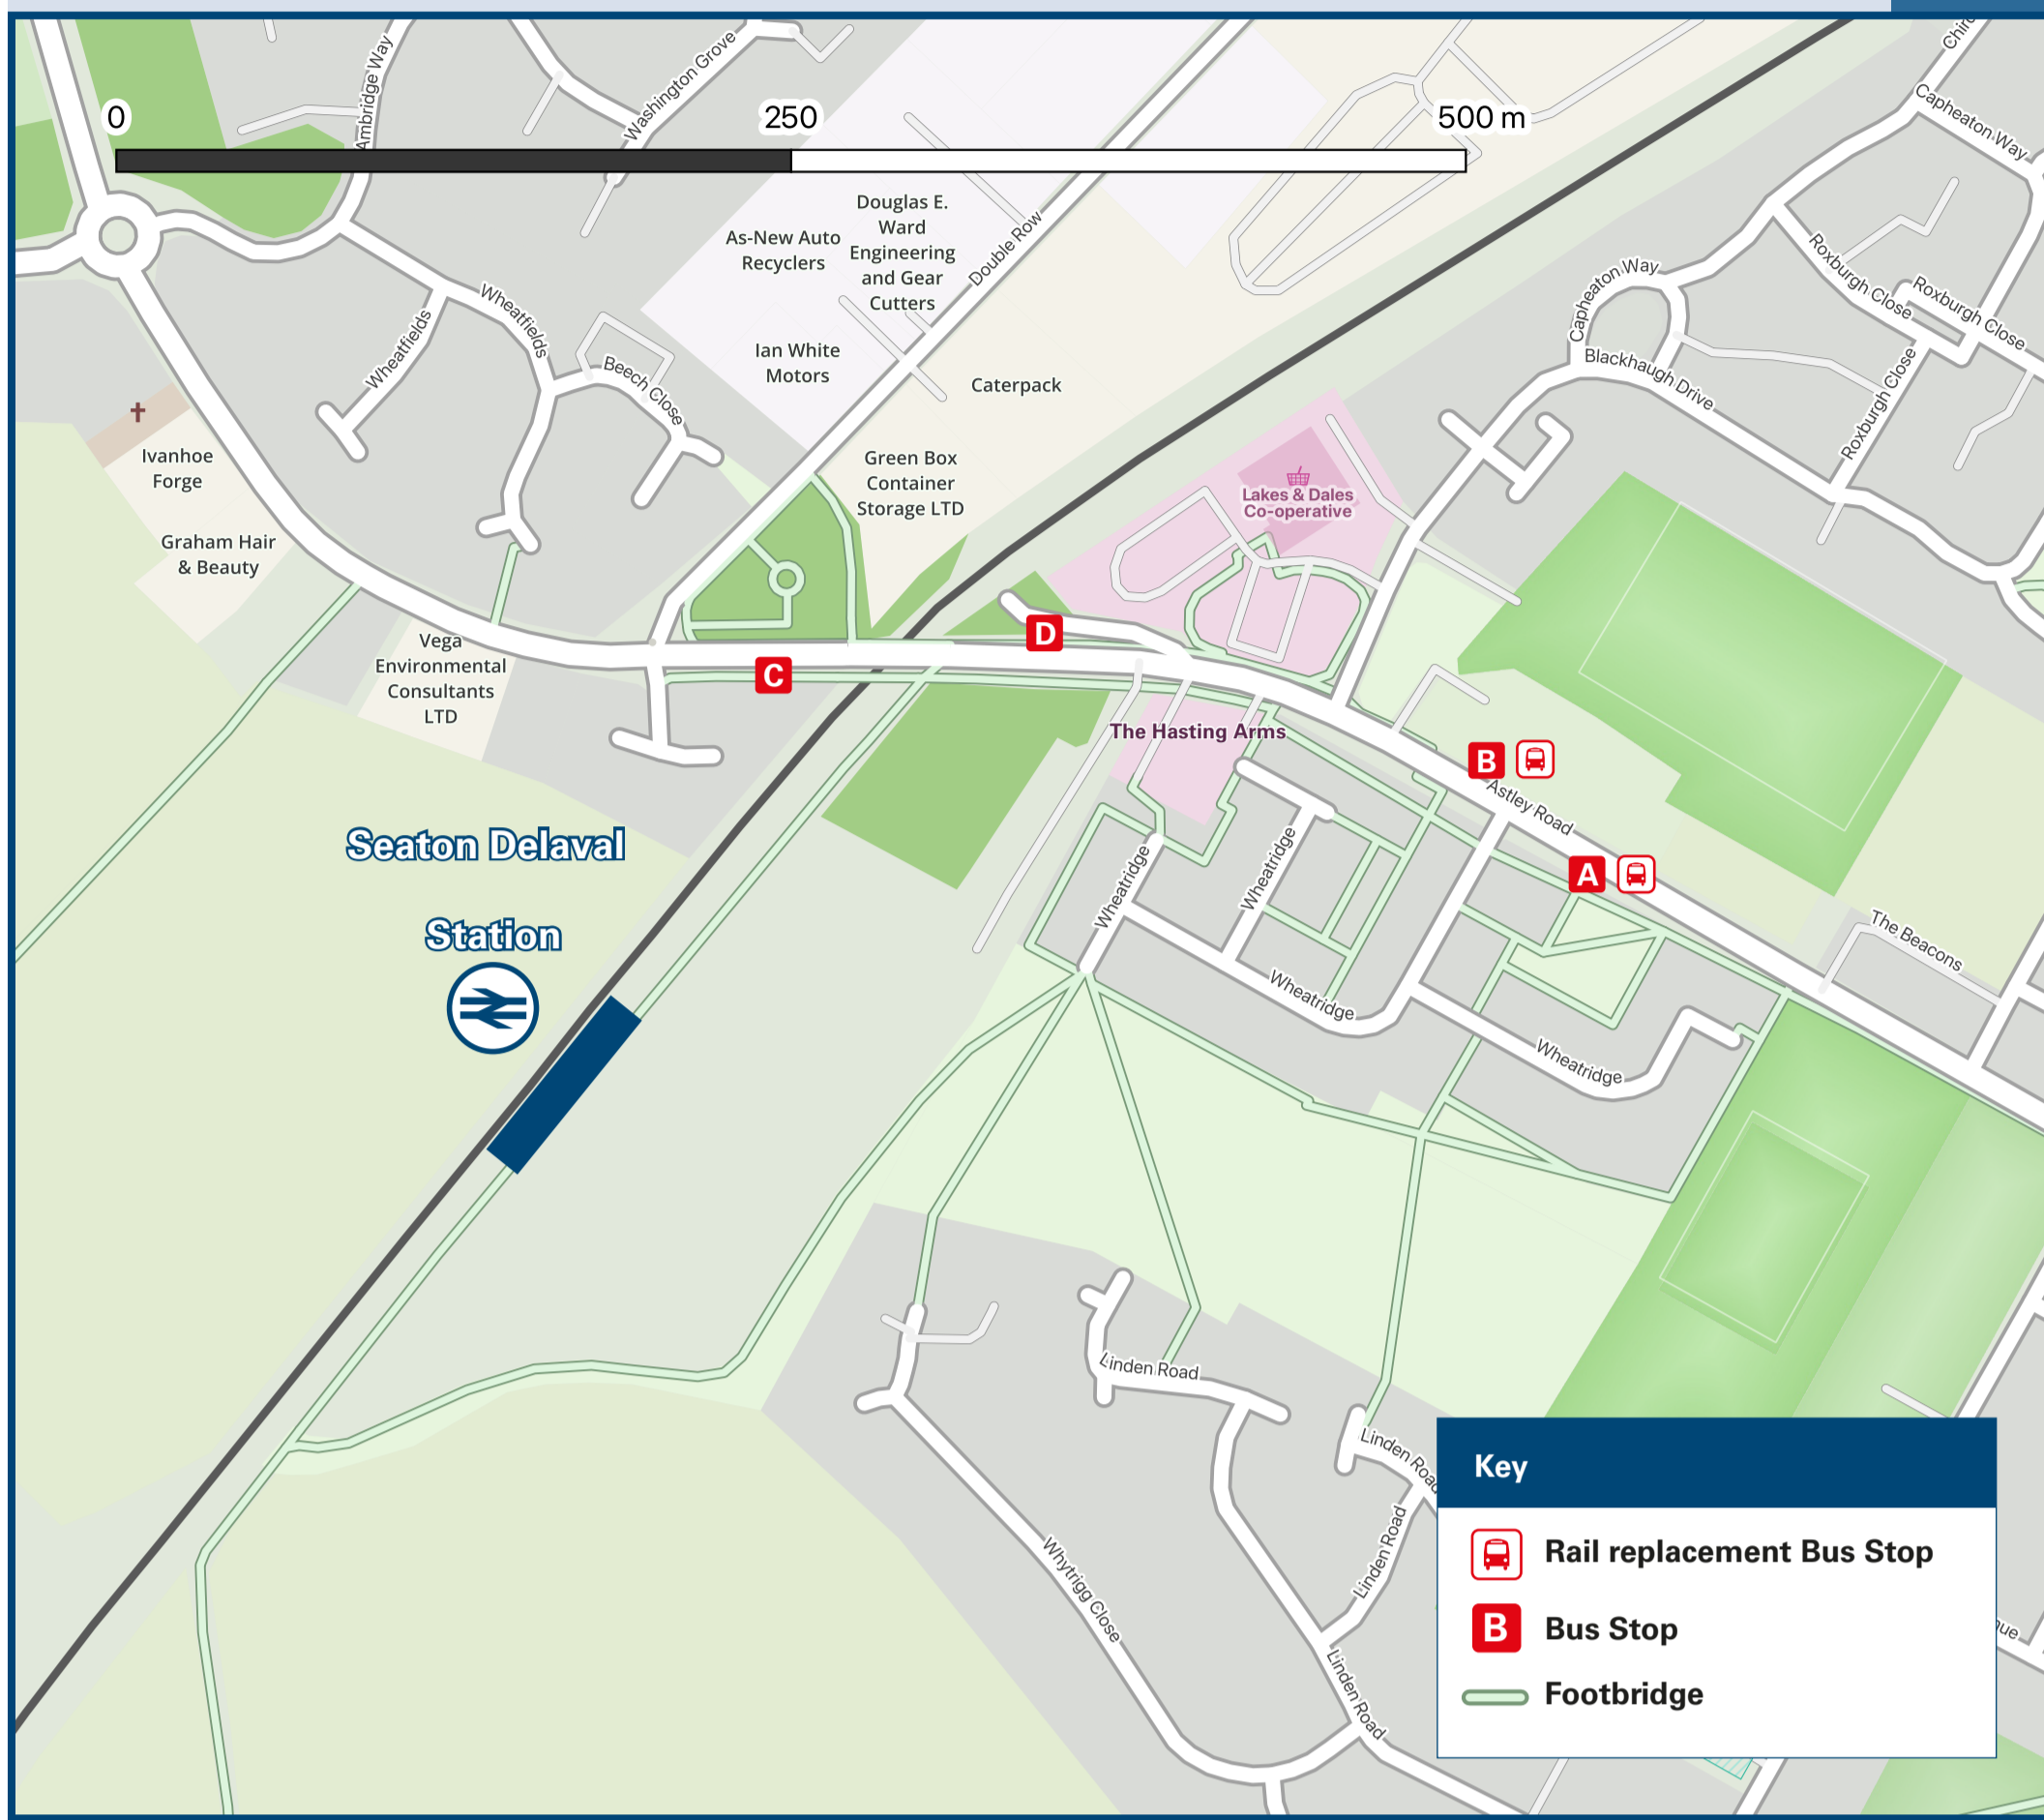

Seaton Delaval Station

Onward Travel Information

Buses

Key

- Rail replacement Bus Stop
- Bus Stop
- Footbridge

Please use the bus stops on the A192, near Wheatridge for all Rail replacement buses.