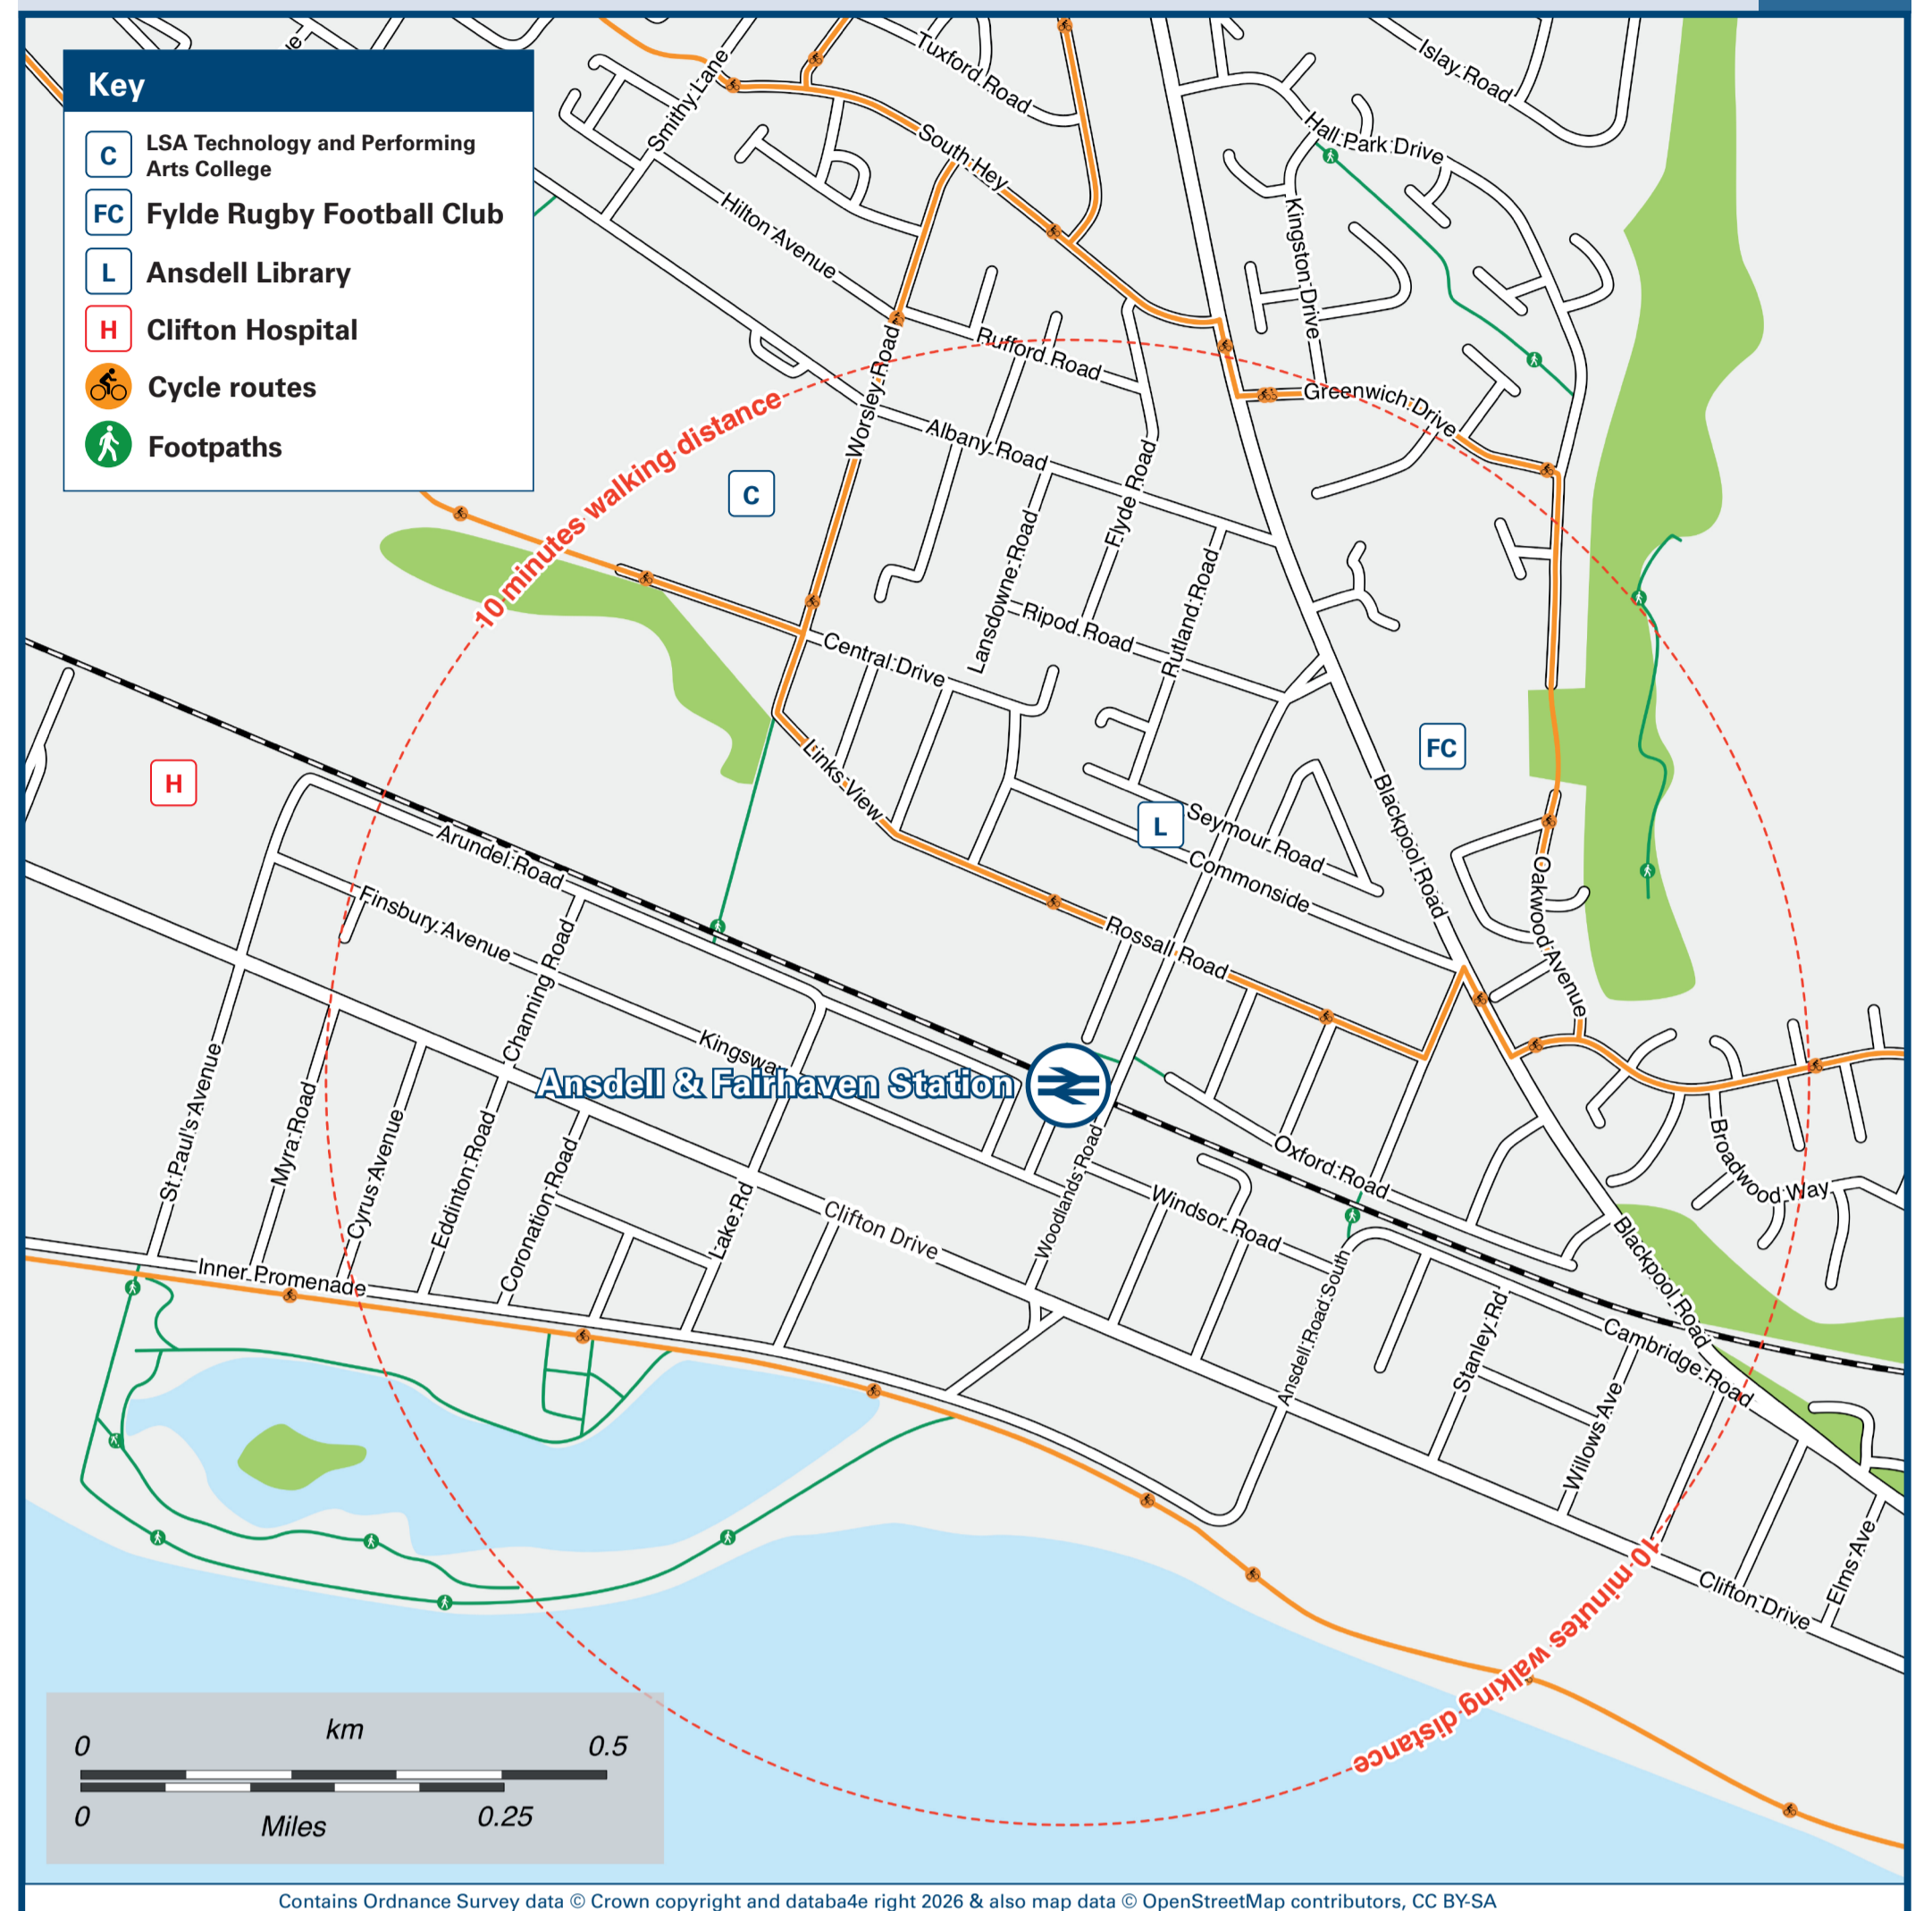

Local area map

Main destinations by bus

(Data correct at February 2026)

DESTINATION	BUS ROUTES	BUS STOP
Blackpool Airport	11A	A
Blackpool (Town Centre)	11A, 11B	A
	76	B
Clifton Hospital #	11B, 76	A
Elswick	78*	C
Freckleton	78	C
Great Eccleston	78*	C
Greenhalgh-with-Thistleton	78*	C
Hey Houses	78	D
	76	B
Kirkham	78	C

DESTINATION	BUS ROUTES	BUS STOP
Lytham	11A, 11B, 76	B
	78	C
Poulton-le-Fylde	76	B
Royal Lytham & St Anne's Golf Club	Pre-booked taxi (5 to 10 minutes journey time) 11B(alight St Anne's Library) 76(alight St Thomas' Road)	Station entrance A A
Saltcotes	11B	B
	11A, 11B, 76	A
St Anne's	78	D

DESTINATION	BUS ROUTES	BUS STOP
Squires Gate	11A	A
Thistleton	78*	C
Victoria Hospital (Blackpool)	76	B
Warton	78	C
Wesham	78	C

Notes

Bus routes 11A, 11B and 78 operate daily services, including Sundays.
Bus route 76 operates Mondays to Saturdays only. No Sunday service.
For bus times and days of operation please contact Traveline on www.traveline.info or call: 0871 200 22 33
Direct trains operate to this destination from this station.
* To this destination bus route 78 operates Mondays to Saturdays only.

Taxis

Ansdell & Fairhaven station has no taxi rank or cab office. Advance booking is essential, please consider using the following local operators: (Inclusion of this number doesn't represent any endorsement of the taxi firm)

Whiteside Taxis
01253 711 611

Wildberry Travel
07708 048 854

Anthony's Taxi Service (St Annes)
07933 420 376

Further information about all onward travel

Local Cycle Info fylde.gov.uk For more information about cycle routes.	National Cycle Info walkwheelcycletrust.org.uk	Bus Times See timetable displays at bus stops. www.traveline.info 0871 200 22 33 calls cost 13p per minute plus your phone company's access charge	NextBuses Find the bus times for your stop. Search for a bus stop by entering a postcode, street & town or a stop name & town.	PlusBus plusbus.info A discount price 'bus pass' that you buy with your train ticket. It gives you unlimited bus travel around your chosen town, on participating buses.

National Rail Enquiries

Online nationalrail.co.uk	NRE App Free National Rail Enquiries app for iOS and Android	Social Media facebook.com/nationalrailenq @nationalrailenq	Alert Me You can sign up to Alert Me messages on the National Rail Enquiries website where you can receive train and platform notifications directly to your smart phone. nationalrail.co.uk/alertme	Contact Centre 03457 48 49 50 Calls cost no more than calls to geographic numbers (01 or 02) and may be recorded.	PlusBike nationalrail.co.uk/plusbike For more information.