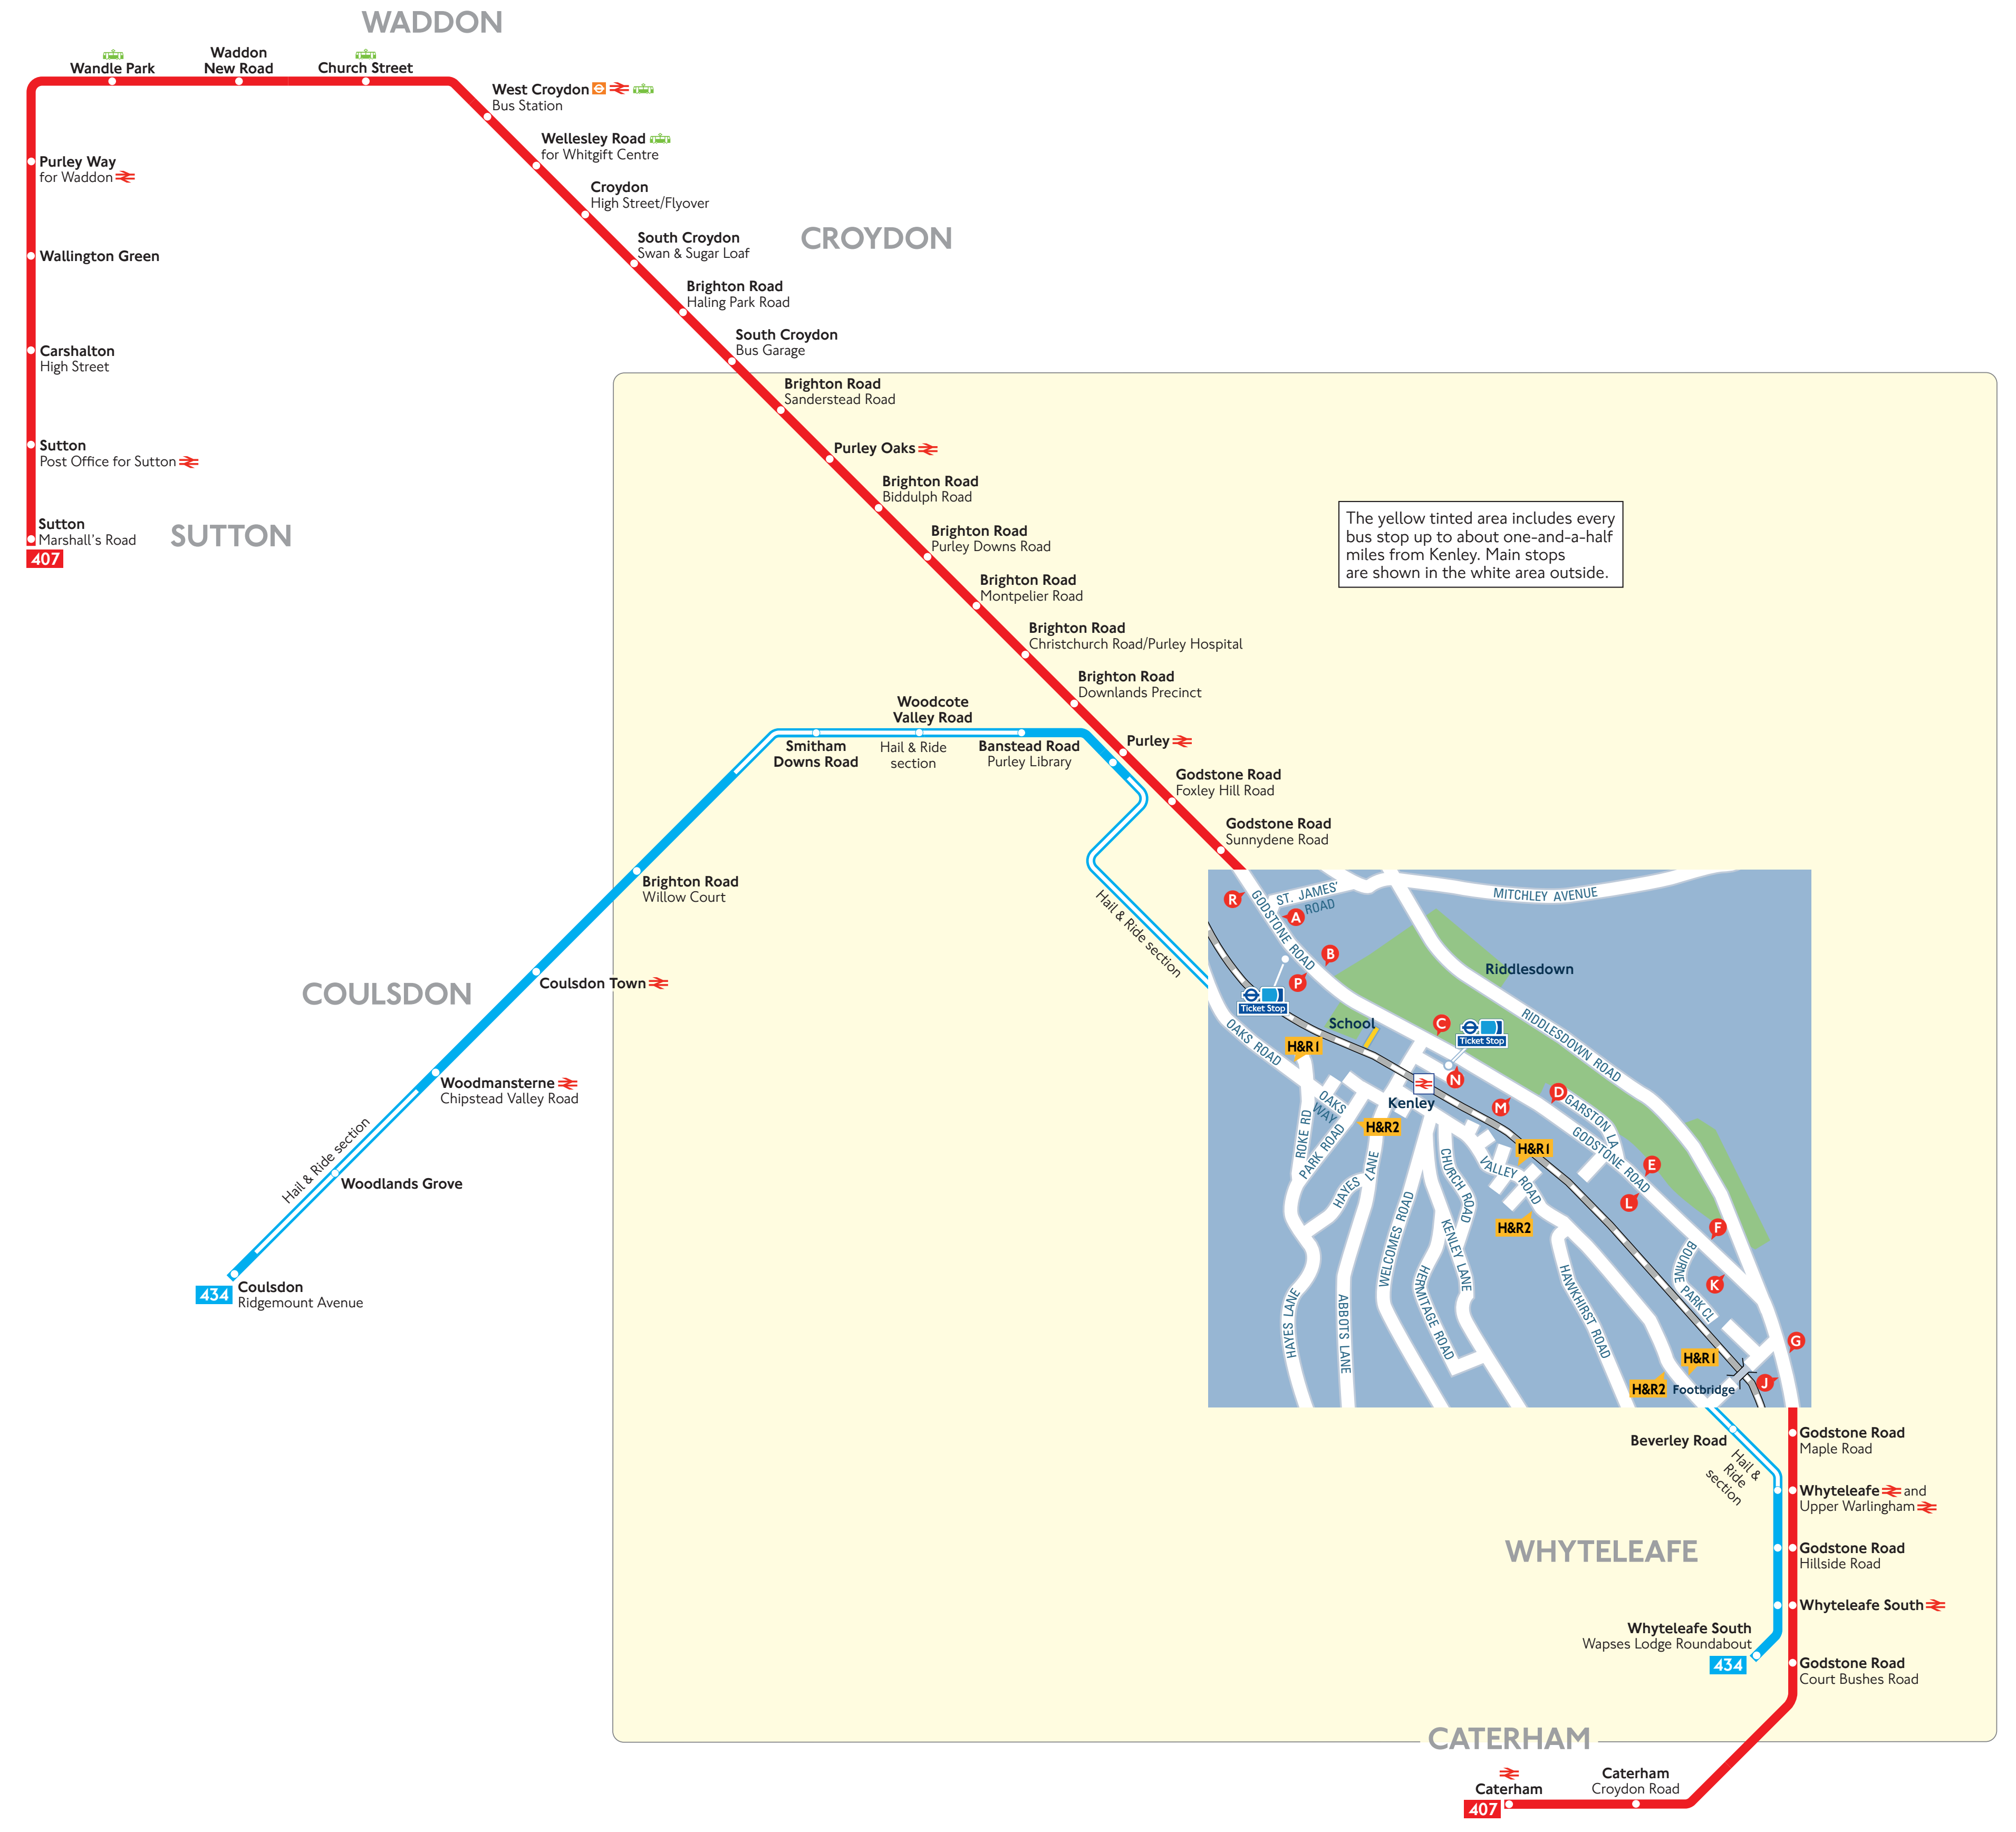

Bus map

Destination finder

Destination	Bus routes	Bus stops
Banstead Road Purley Library	434#	HBR2
Beverly Road	434#	HBR1
Caterham and Croydon Road	407	A 0 0 0 0 0 0 0
Church Street	407	0 0 0 0 0 0 0 0
Coulsdon Ridgmount Avenue	434#	HBR2
Coulsdon Town	434#	HBR2
Croydon High Street/Flyover	407	0 0 0 0 0 0 0 0
Godstone Road	407	0 0 0 0 0 0 0 0
Foley Hill Road and Sunnyside Road	407	A 0 0 0 0 0 0 0
Godstone Road Hillside Road	407	A 0 0 0 0 0 0 0
	434#	HBR1

Destination	Bus routes	Bus stops
Court Bushes Road and Maple Road	407	A 0 0 0 0 0 0 0
Purley	407	0 0 0 0 0 0 0 0
Purley Oaks	407	0 0 0 0 0 0 0 0
Purley Way for Waddon	407	0 0 0 0 0 0 0 0
Smitham Downs Road	434#	HBR2
South Croydon Bus Garage	407	0 0 0 0 0 0 0 0
South Croydon	407	0 0 0 0 0 0 0 0
Swan & Sugar Loaf	407	0 0 0 0 0 0 0 0
Sutton Marshall's Road	407	0 0 0 0 0 0 0 0
Sutton Post Office for Sutton	407	0 0 0 0 0 0 0 0
Upper Warringham	407	A 0 0 0 0 0 0 0
	434#	HBR1

Destination	Bus routes	Bus stops
Waddon New Road	407	0 0 0 0 0 0 0 0
Wallington Green	407	0 0 0 0 0 0 0 0
Wandle Park	407	0 0 0 0 0 0 0 0
Wellesley Road	407	0 0 0 0 0 0 0 0
West Croydon	407	0 0 0 0 0 0 0 0
Whyteleafe	407	0 0 0 0 0 0 0 0
	434#	HBR1
Whyteleafe South	407	0 0 0 0 0 0 0 0
	434#	HBR1
Whyteleafe South	434#	HBR1
Waples Lodge Roundabout	434#	HBR2
Woodcote Valley Road	434#	HBR2
Woodlands Grove	434#	HBR2
Woodmansterne	434#	HBR2
Chpstead Valley Road		

Route finder

Bus route	Towards	Bus stops
407	Caterham	A 0 0 0 0 0 0 0
434	Sutton	0 0 0 0 0 0 0 0
	Coulsdon	0 0 0 0 0 0 0 0
	Whyteleafe	HBR2
	Whyteleafe South	HBR1

Key

Ways to pay

- Use your contactless debit or credit card. It's the same fare as Oyster and there is no need to top up.
- Top up your Oyster pay as you go credit or buy Travelcards and bus & tram passes at around 4,000 shops across London.
- Sign up for an online account to top up online and see your travel history and spending.

National Rail Enquiries

Online nationalrail.co.uk

NRE App Free National Rail Enquiries app for iOS and Android

Social Media facebook.com/nationalrailenq @nationalrailenq

Contact Centre 03457 48 49 50

Traintracker™ Text 8 49 50

Taxis

Book a London Taxi Dial-A-Cab – 020 7253 5000 Radio Taxis – 020 7272 0272

Transport for London

Online www.tfl.gov.uk

24 hour Travel Information 0343 222 1234

Every effort has been made to ensure all information is correct at time of print. We can not be held liable for any errors or omissions that may have occurred. For any feedback, please e-mail comments@onwardtravelposters.com.