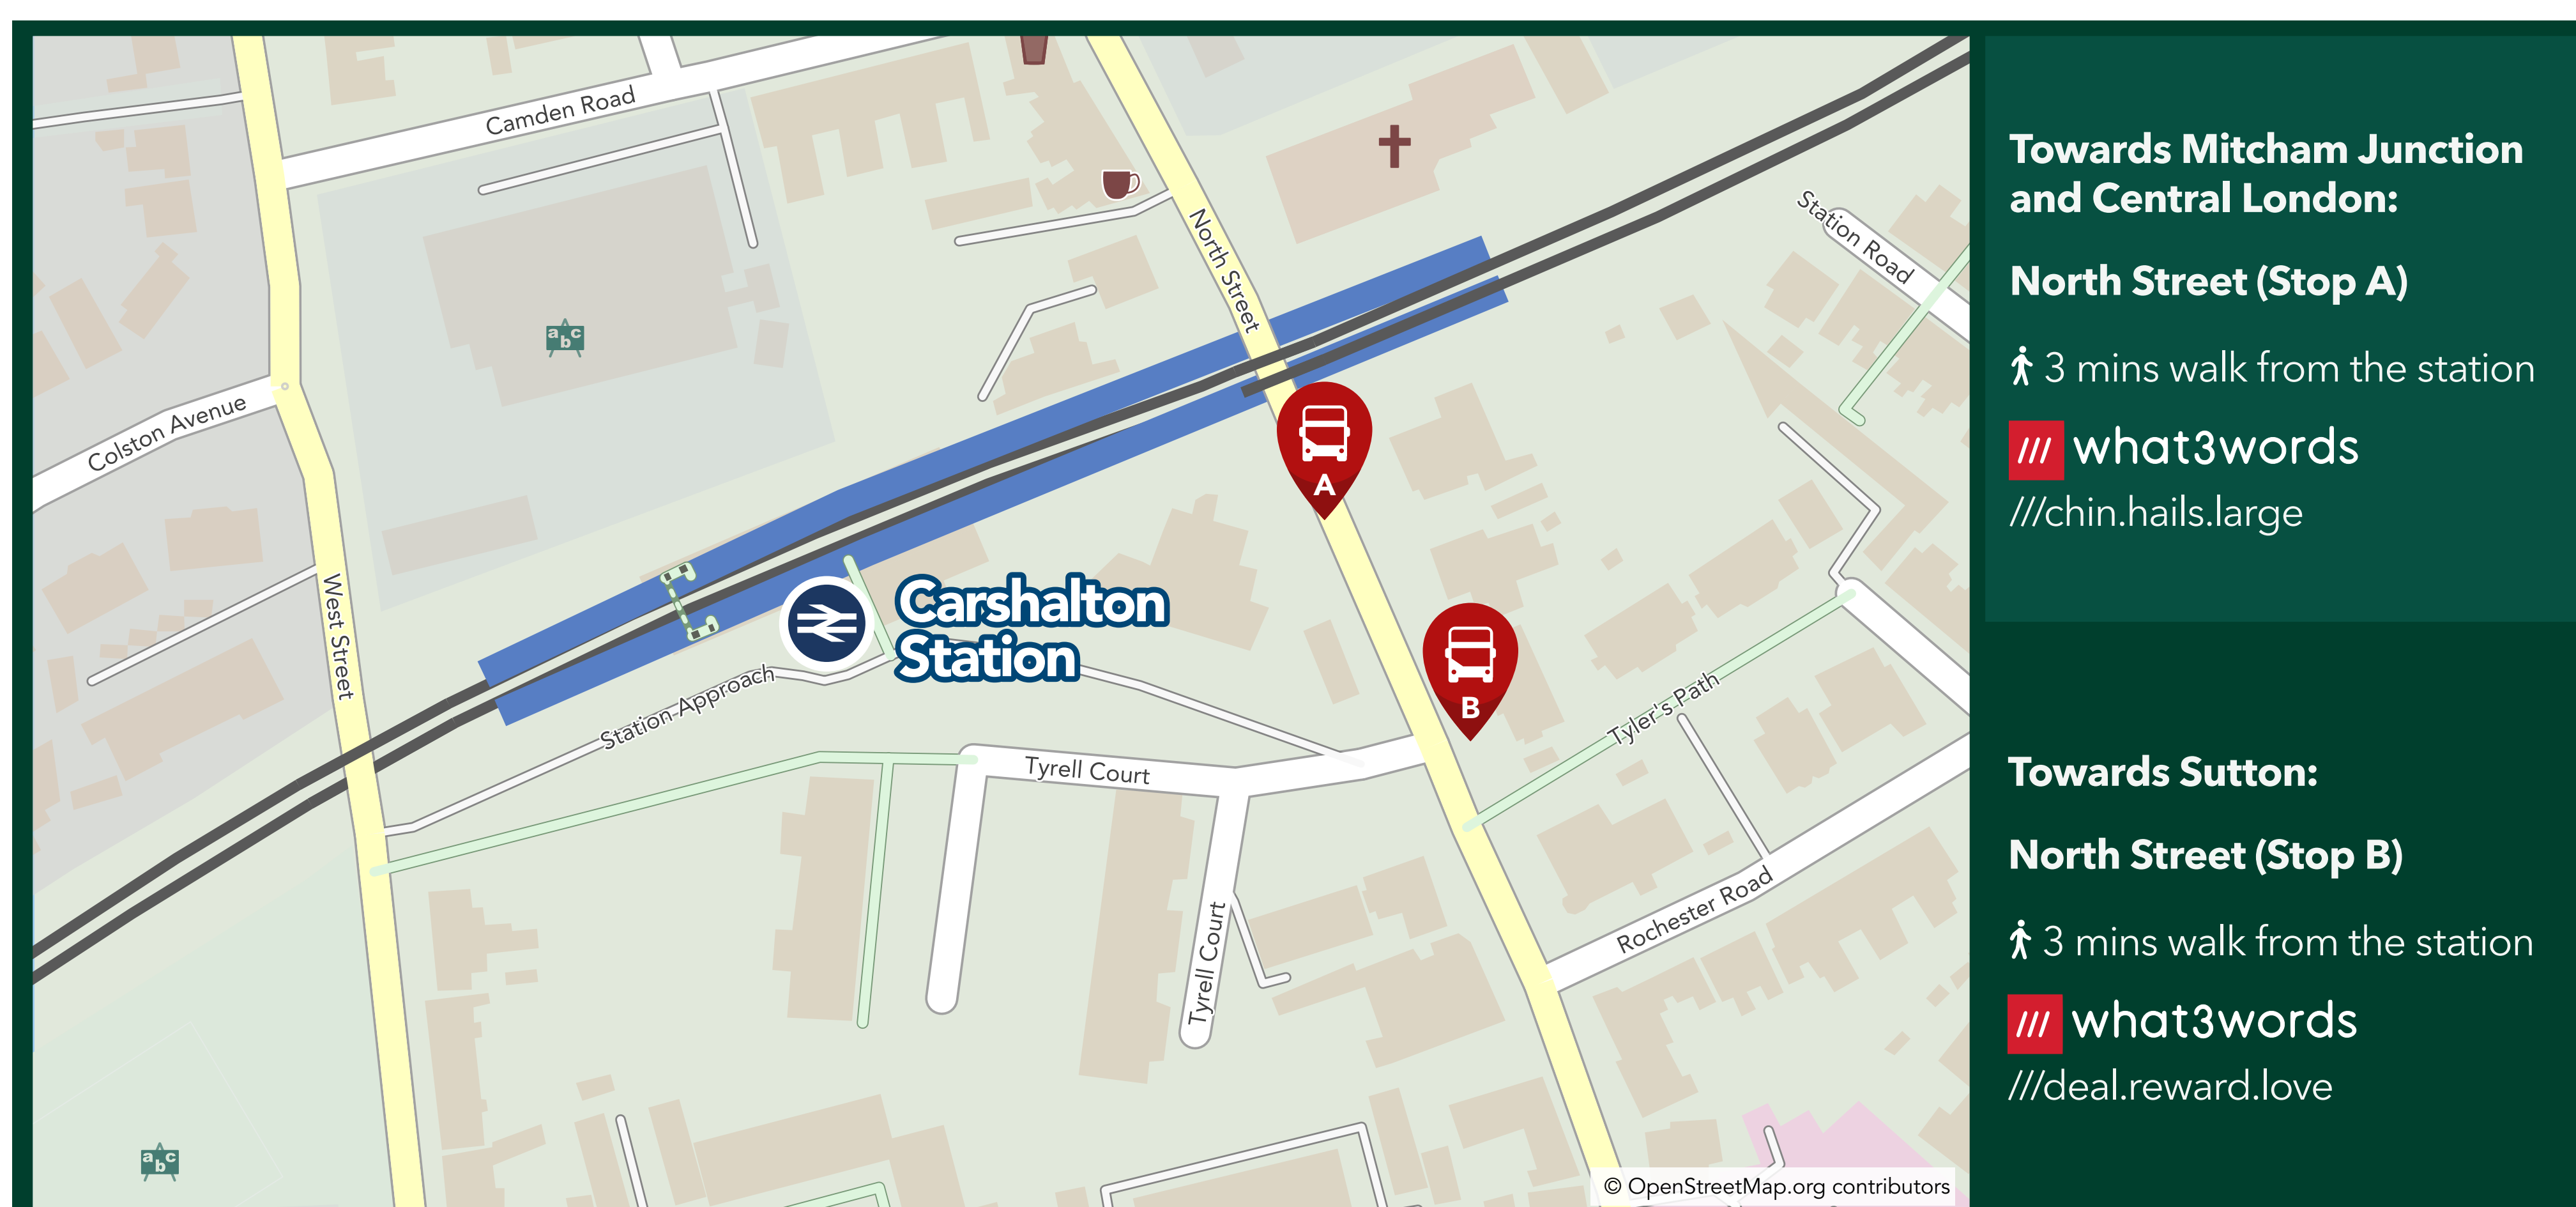

Rail Replacement Bus Services

Carshalton

When trains are unable to run due to improvement works or disruption, dedicated replacement buses will stop at the locations shown below.

Rail replacement buses will display a prominent sign in the front window.

For journeys on regular scheduled buses, information on bus stops can be found on the separate "Onward Travel" poster or by scanning the QR code below to access the information page for this station.

Towards Mitcham Junction and Central London:

North Street (Stop A)

↑ 3 mins walk from the station

what3words
///chin.hails.large

Towards Sutton:

North Street (Stop B)

↑ 3 mins walk from the station

what3words
///deal.reward.love

For the latest information and to plan your journey: