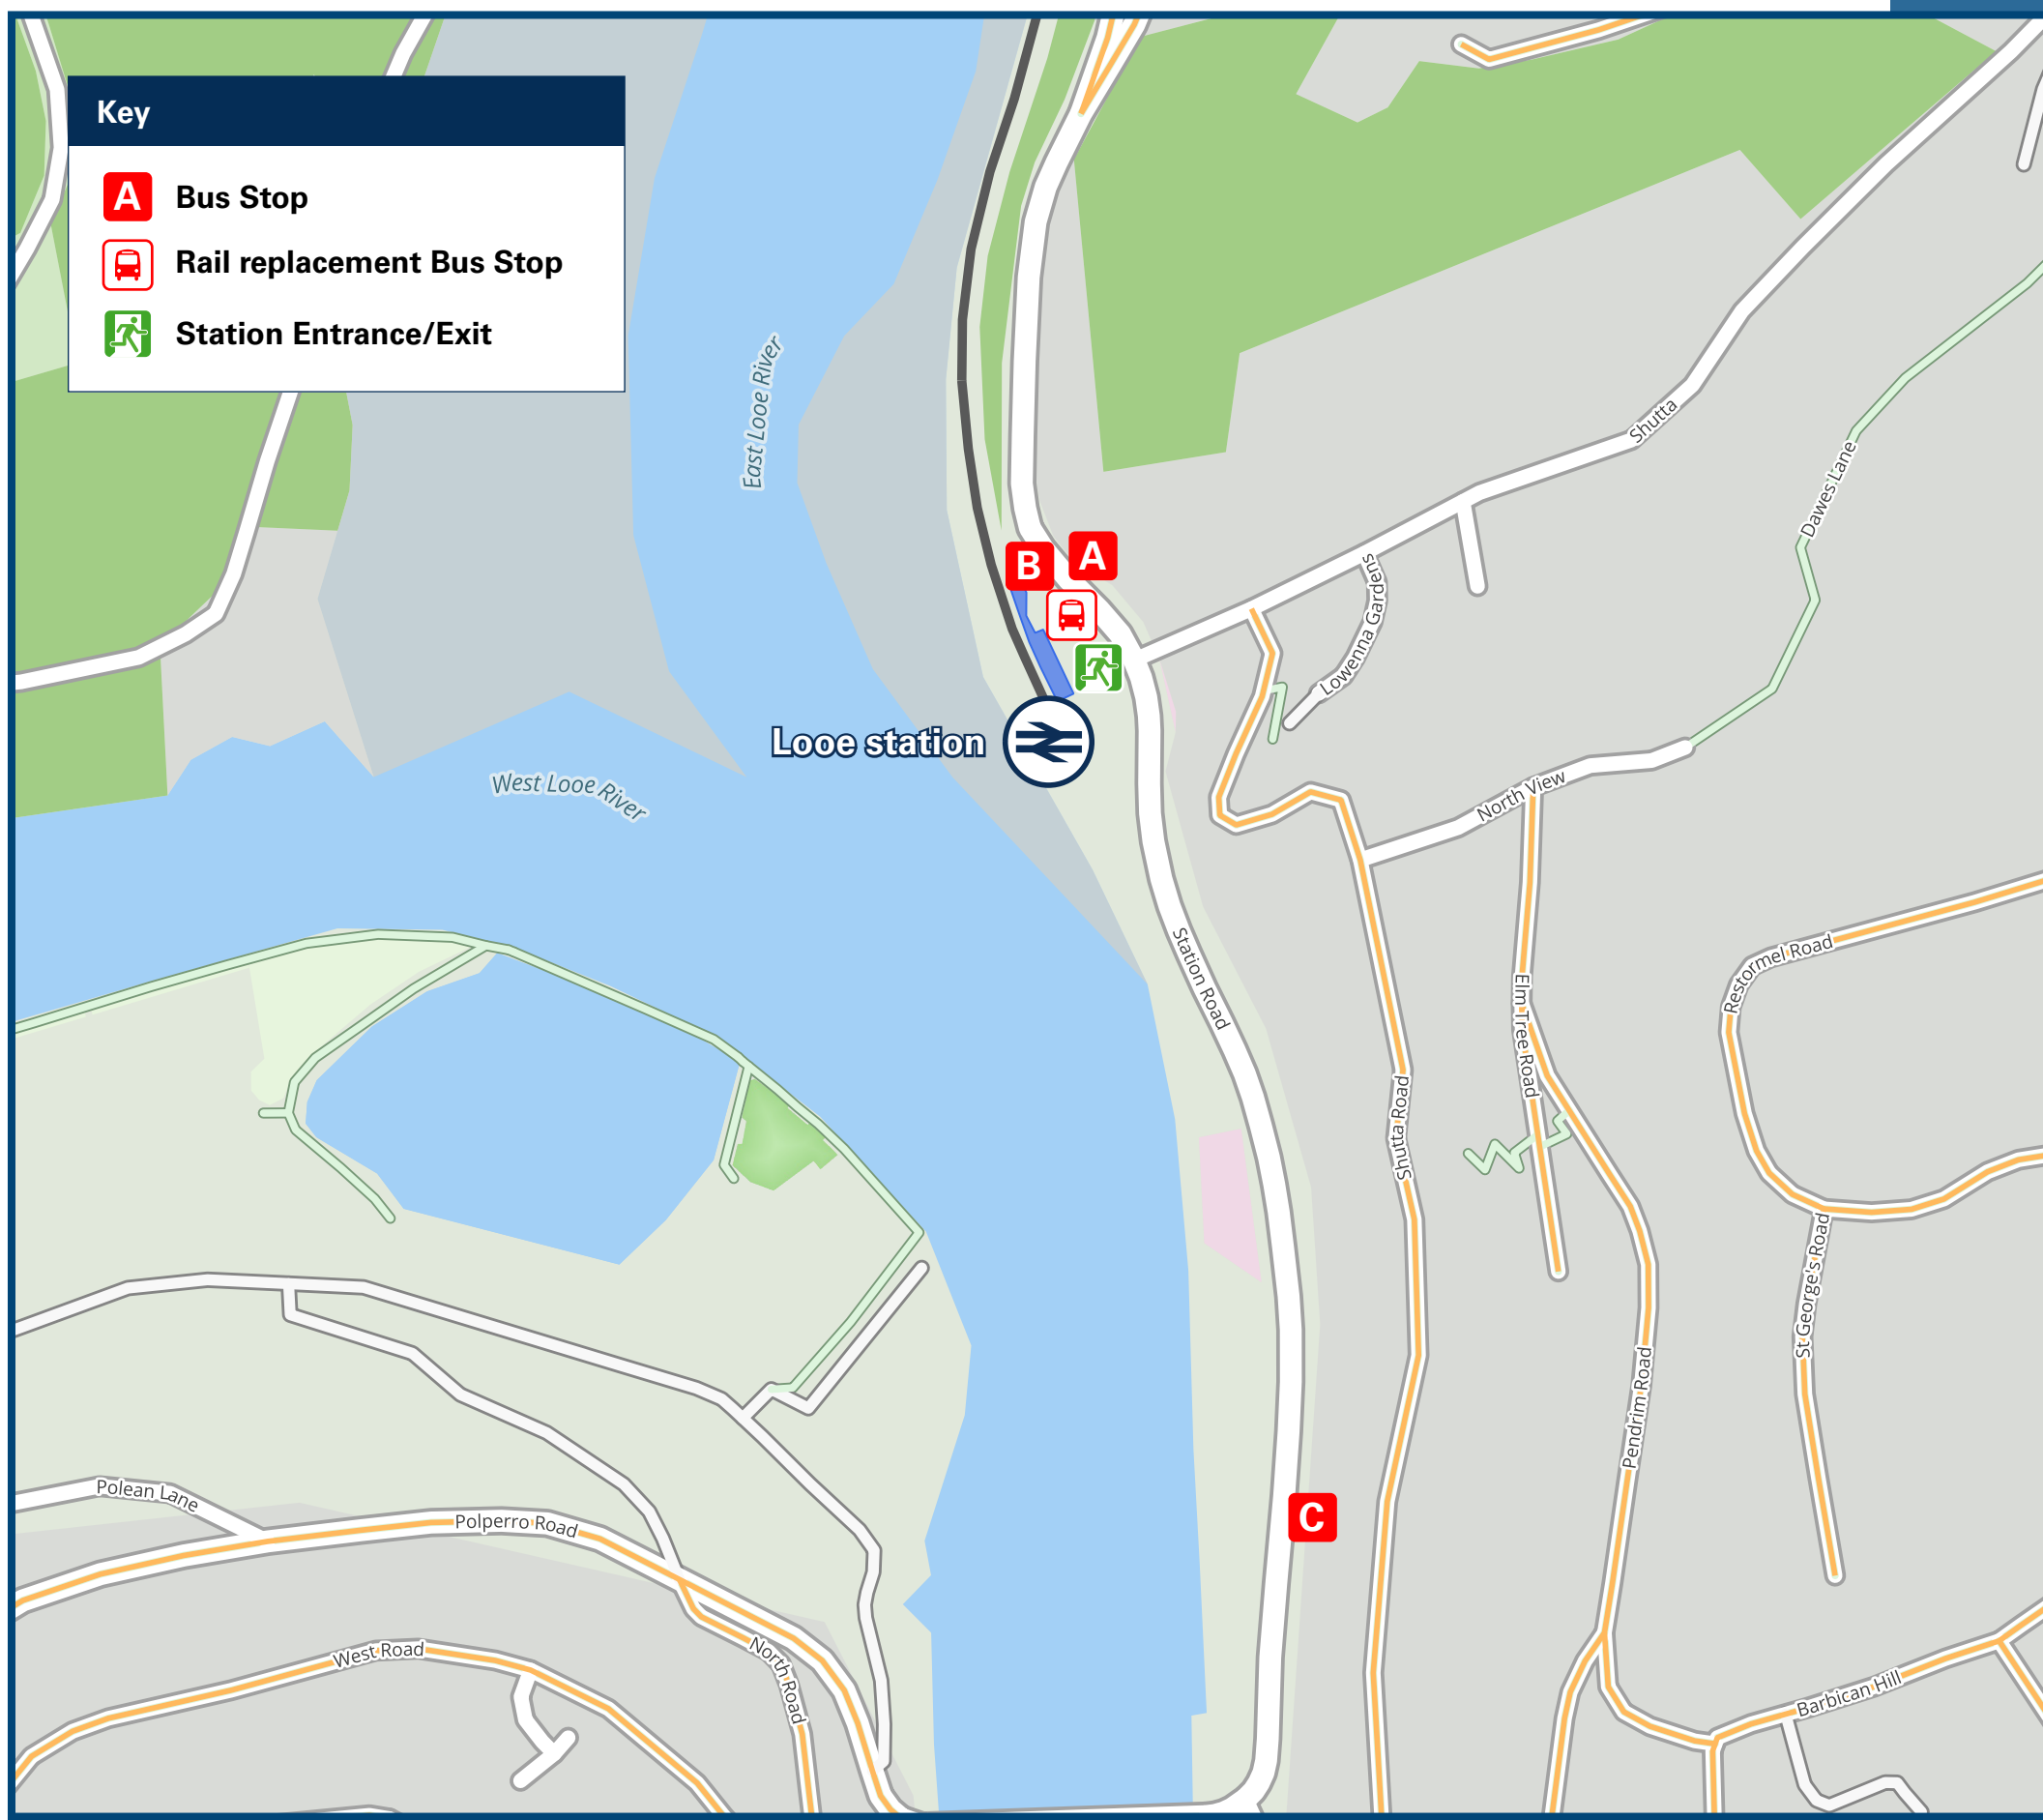

Looe Station

Onward Travel Information

Buses

Rail replacement buses/coaches will depart from the stop at the front of the station