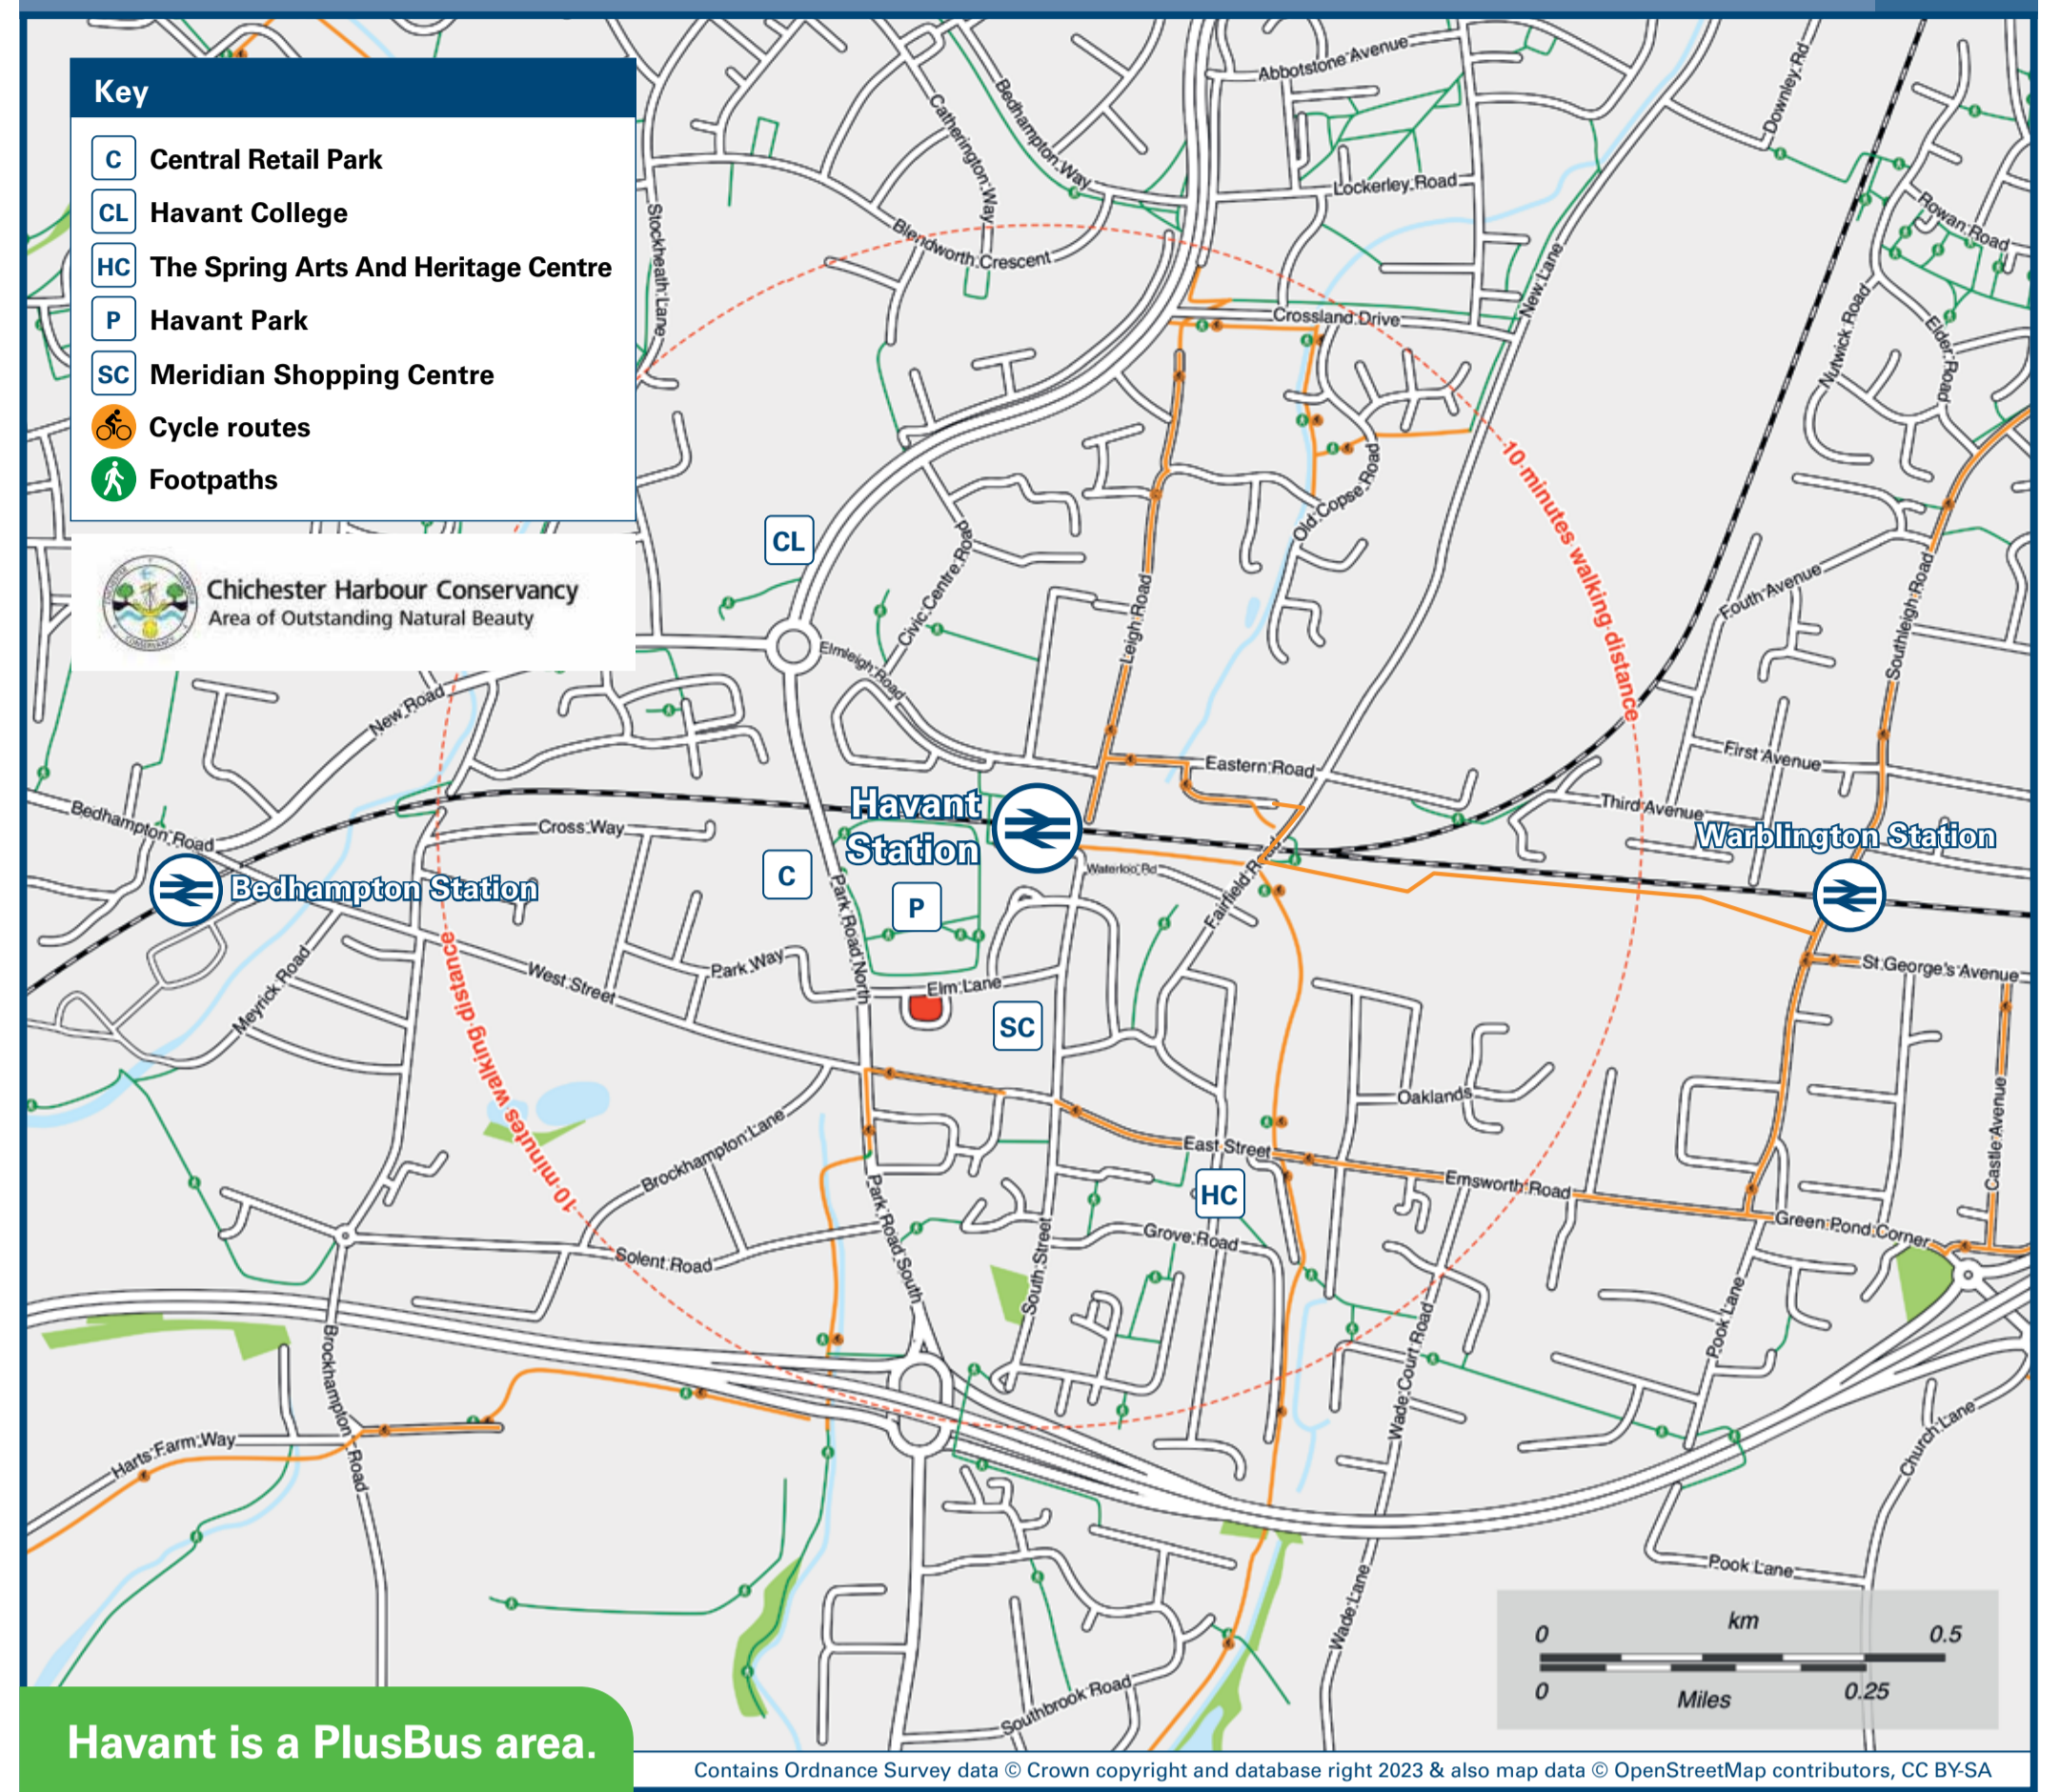

Havant Station

Onward Travel Information

Buses and Taxis

Rail replacement buses from the station forecourt off North Street.

Local area map

Havant is a PlusBus area.

PlusBus is a discount price 'bus pass' that you buy with your train ticket. It gives you unlimited bus travel around your chosen town, on participating buses. Visit www.plusbus.info

Main destinations by bus

(Data correct at December 2023)

DESTINATION	BUS ROUTES	BUS STOP
● Anchorage Park	21	G
● ASDA Superstore (Bedhampton)	39	D
● Baffins	21	G
● Beachlands	30, 31	B
● Bedhampton	23	E
● Berewood Estate	39	D
● Bognor Regis	700	H
● Chichester	700	H
● Clanfield	37	A
● Copnor	21	G
● Cosham Interchange	20, 23	G, E
● Cosham Town Centre (Health Centre)	20, 23	G, E
● Cowplain	37	A
● Crookhorn	20, 37, 39	G, A, D
● Denvilles	27	A
● Drayton	23	E
● Durrants	27	A
● Eastoke (Sandy Point Reserve)	30, 31	B
● Emsworth	27, 700	A, H
● Farlington (Havant Road)	21	G
● Fratton	23	E
● Fratton	21	G

DESTINATION	BUS ROUTES	BUS STOP
● Havant (Bus Station)	5 minutes walk from this Station - see buses and taxis map	
● Havant (Civic Centre)	20, 21, 39	G, D
● Hayling Island	30, 31	B
● Hilsea (Lido)	23	E
● Hordean	700	C
● Kingston (Portsmouth)	37	A
● Langstone	23	F
● Leigh Park	20, 21, 23, 27, 39, 37	G, A, D, A
● Mengham	30, 31	B
● New Brighton	27	A
● Petersfield	37	A
● Portsmouth (City Centre Shops South)	20, 21, 23, 700	G, E, C
● Portsmouth (North End - London Road)	23, 700	E, C
● Portsmouth Harbour (The Hard Interchange)	20, 21, 23, 700	G, E, C
● Purbrook	39	D
● Queen Alexandra Hospital	20	G
● Rowland's Castle	27	A

DESTINATION	BUS ROUTES	BUS STOP
● Southbourne	700	H
● South Downs College	37, 39	A, D
● Southsea	Take the train to Portsmouth Harbour and change to bus route 1, 3, 6 or 23 to Southsea	23, E
● Stamshaw (Mountbatten Centre)	20	G
● Warlington (Emsworth Road)	700	H
● Warren Park	23	F
● Waterlooville	37, 39	A, D
● Wecock Farm	39	D
● West Leigh	20, 21, 27	G, A
● West Town	30, 31	B