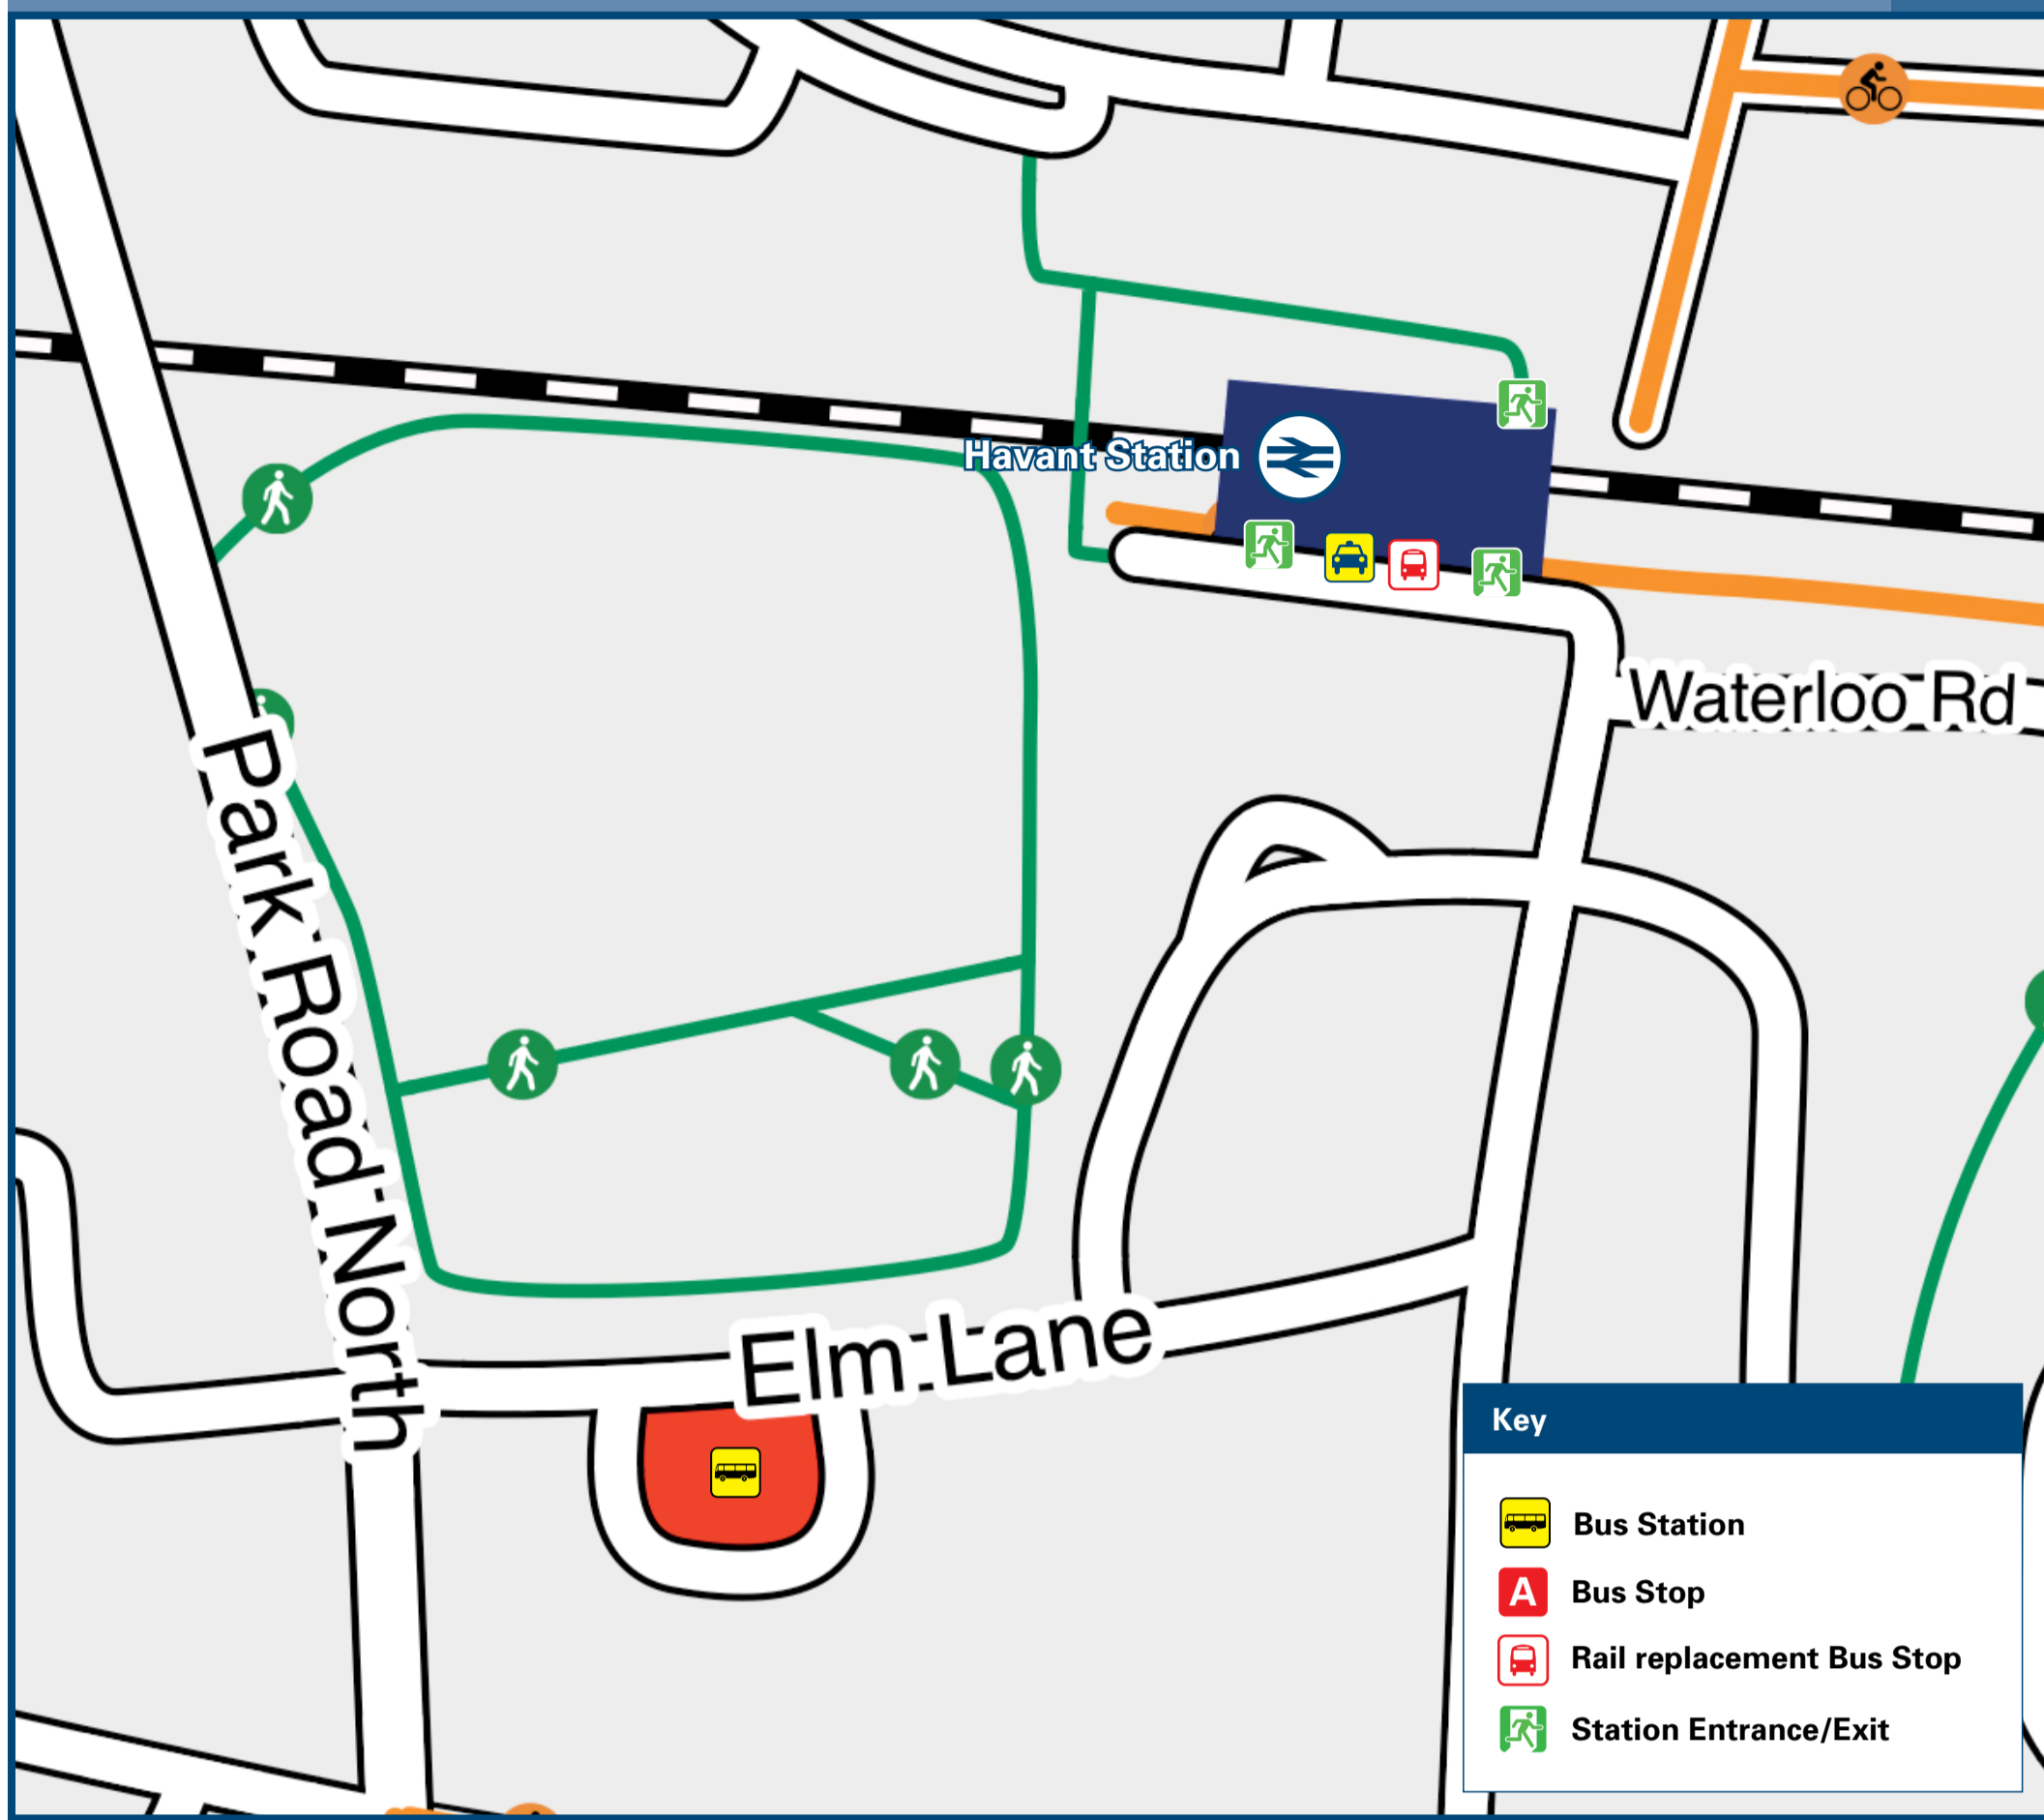

Havant Station

Onward Travel Information

Buses and Taxis

Rail replacement buses from the station forecourt off North Street.

Local area map

Havant is a PlusBus area.

PlusBus is a discount price 'bus pass' that you buy with your train ticket. It gives you unlimited bus travel around your chosen town, on participating buses. Visit www.plusbus.info

Main destinations by bus

(Data correct at December 2023)

DESTINATION	BUS ROUTES	BUS STOP
● Anchorage Park	21	G
● ASDA Superstore (Bedhampton)	39	D
● Baffins	21	G
● Beachlands	30, 31	B
● Bedhampton	23	E
● Berewood Estate	39	D
● Bognor Regis	700	H
● Chichester	700	H
● Clanfield	37	A
● Copnor	21	G
● Cosham Interchange	20, 23	G, E
● Cosham Town Centre (Health Centre)	20, 23	G, E
● Cowplain	37	A
● Crookhorn	20, 37, 39	G, A, D
● Denvilles	27	A
● Drayton	23	E
● Durrants	27	A
● Eastoke (Sandy Point Reserve)	30, 31	B
● Emsworth	27, 700	A, H
● Farlington (Havant Road)	21	G
● Fratton	23	E
● Fratton	21	G

DESTINATION	BUS ROUTES	BUS STOP
● Havant (Bus Station)	5 minutes walk from this Station - see buses and taxis map	
● Havant (Civic Centre)	20, 21, 39	G, D
● Hayling Island	30, 31	B
● Hilsea (Lido)	23	E
● Hordean	700	C
● Kingston (Portsmouth)	37	A
● Langstone	23	F
● Leigh Park	20, 21, 23, 27, 39, 37	G, A, D, A
● Mengham	30, 31	B
● New Brighton	27	A
● Petersfield	37	A
● Portsmouth (City Centre Shops South)	20, 21, 23, 700	G, E, C
● Portsmouth (North End - London Road)	23, 700	E, C
● Portsmouth Harbour (The Hard Interchange)	20, 21, 23, 700	G, E, C
● Purbrook	39	D
● Queen Alexandra Hospital	20	G
● Rowland's Castle	27	A

DESTINATION	BUS ROUTES	BUS STOP
● Southbourne	700	H
● South Downs College	37, 39	A, D
● Southsea	Take the train to Portsmouth Harbour and change to bus route 1, 3, 6 or 23 to Southsea	23, E
● Stamshaw (Mountbatten Centre)	20	G
● Warlington (Emsworth Road)	700	H
● Warren Park	23	F
● Waterlooville	37, 39	A, D
● Wecock Farm	39	D
● West Leigh	20, 21, 27	G, A
● West Town	30, 31	B