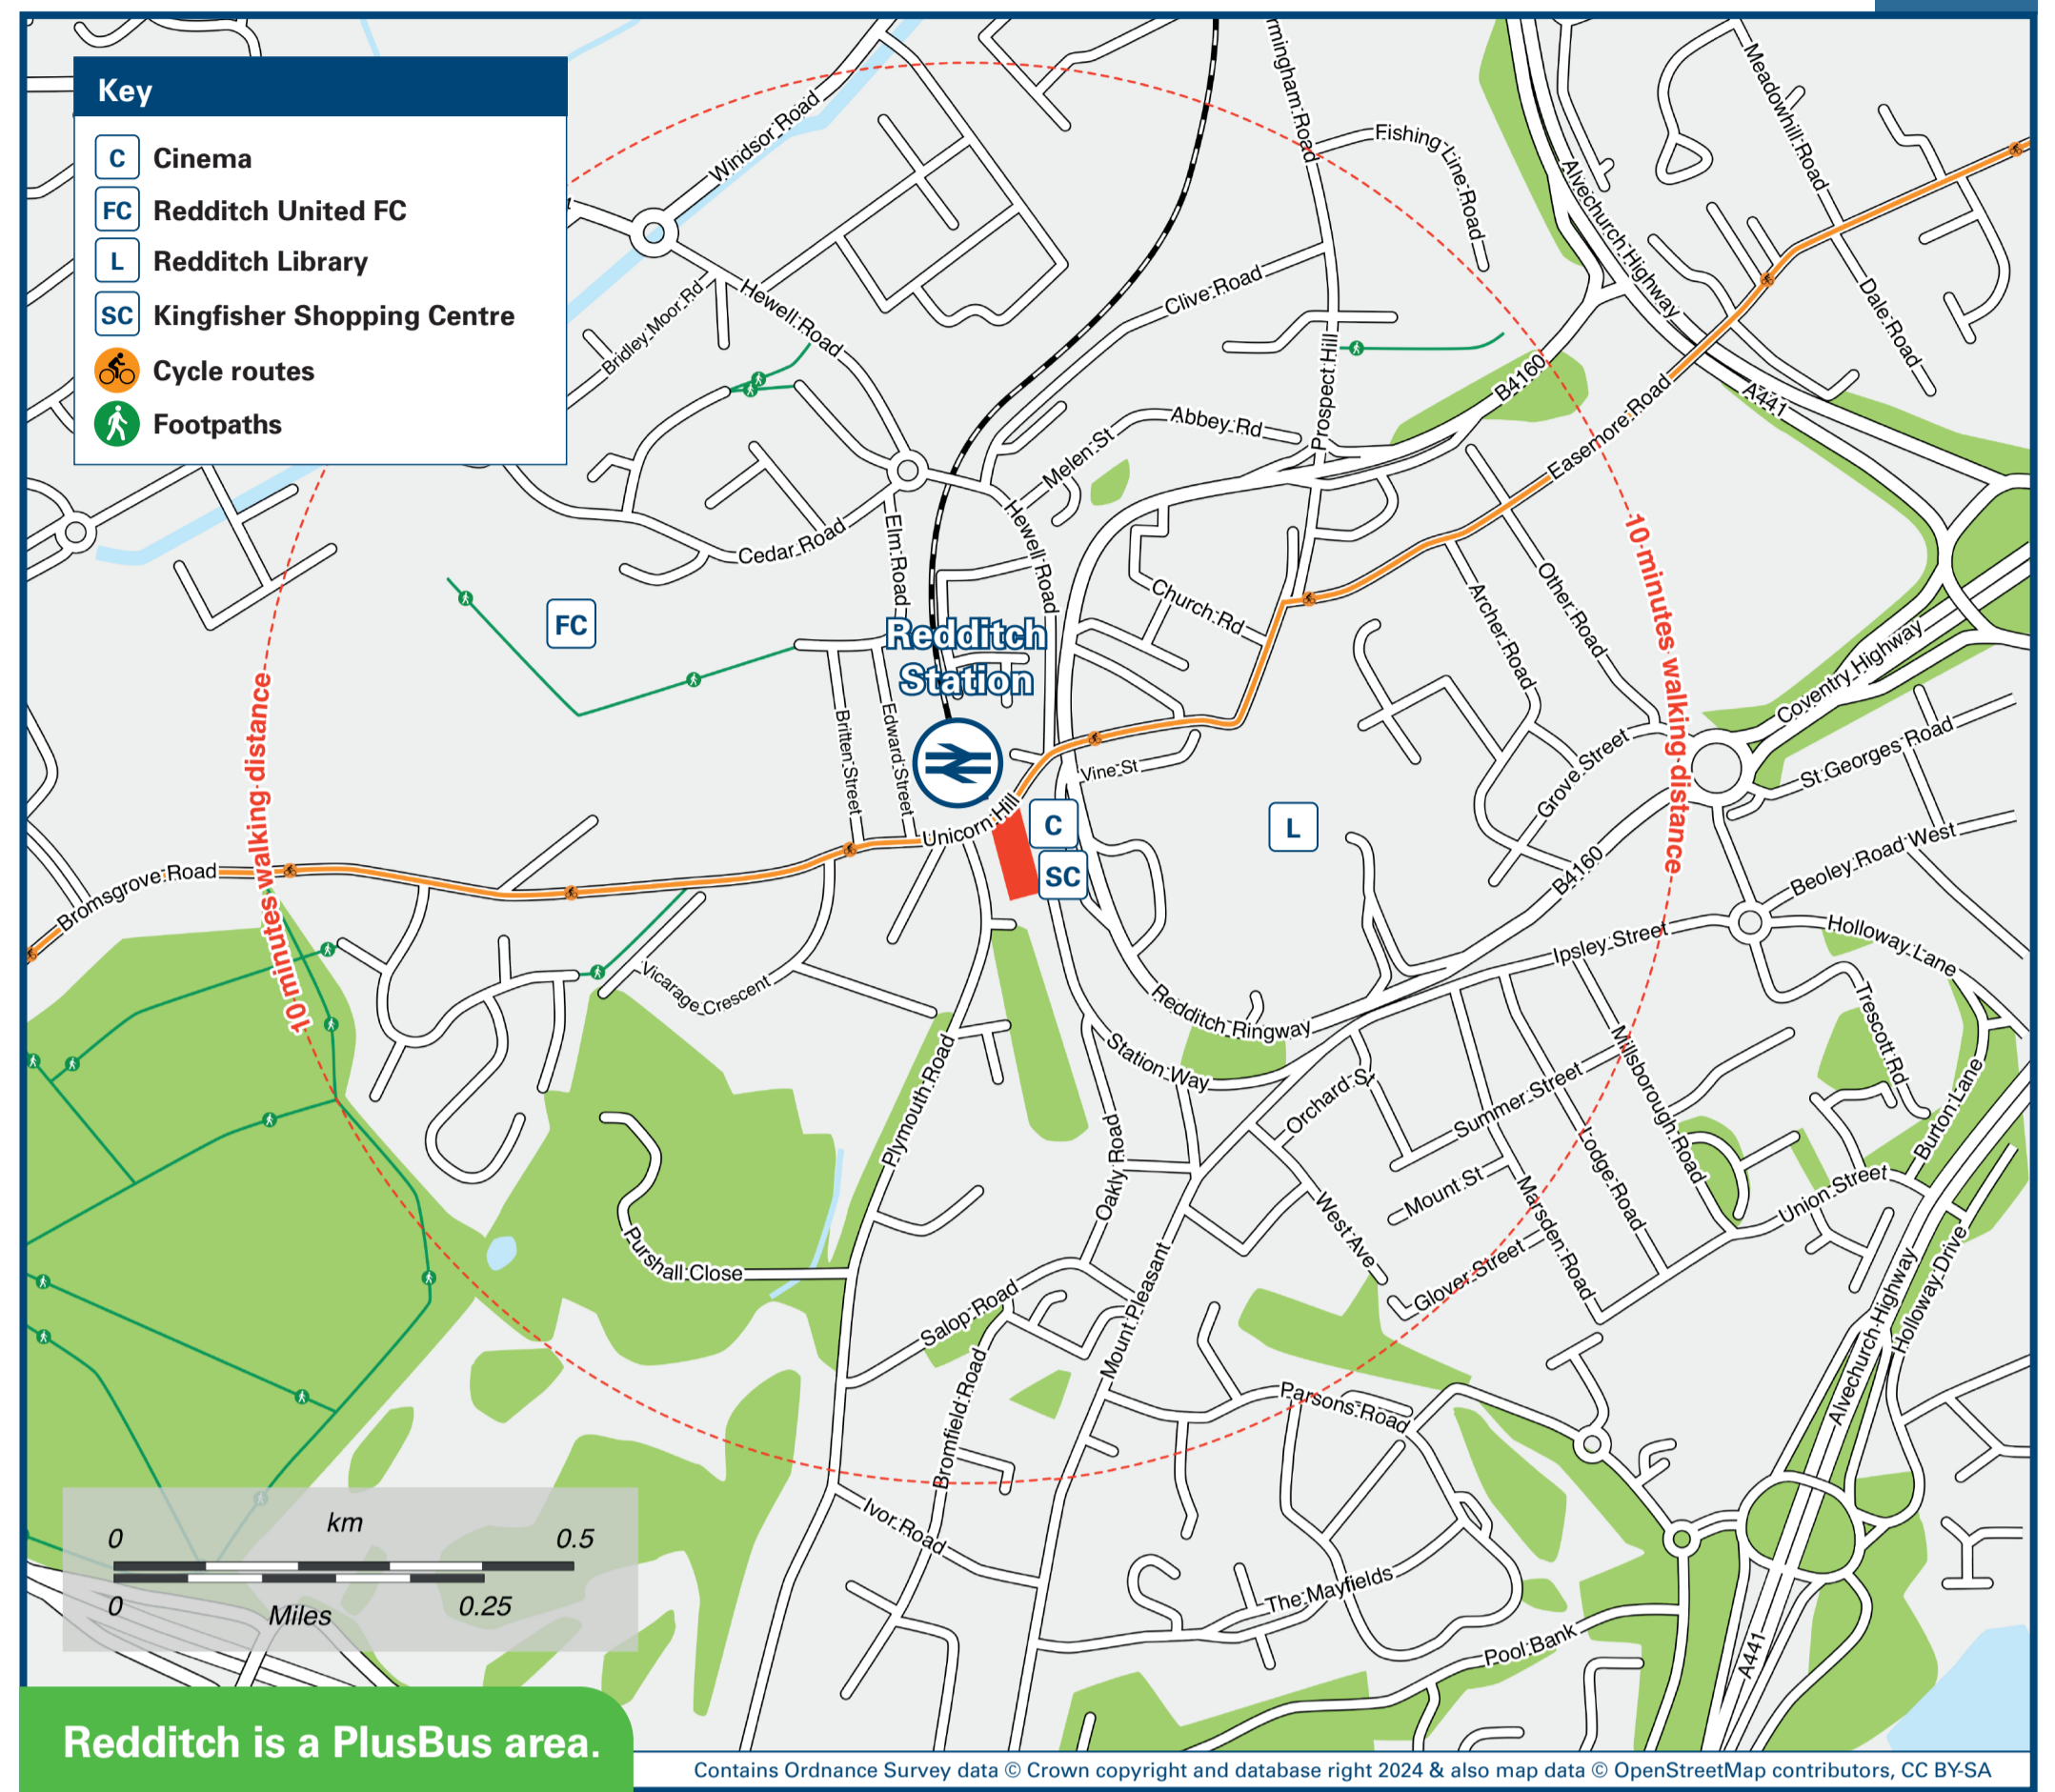

Local area map

Redditch is a PlusBus area.

PlusBus is a discount price 'bus pass' that you buy with your train ticket. It gives you unlimited bus travel around your chosen town, on participating buses. Visit www.plusbus.info

Main destinations by bus (Data correct at July 2024)

DESTINATION	BUS ROUTES	BUS STOP
Abbeydale	58, 62, 65	Bus Station A, H, E
Alcester	247, X19	Bus Station H, G
Alexandra Hospital (Redditch)	52A, 150, 64, 149, X19*	Bus Station G, H
Alvechurch	247	Bus Station H
Arrow Valley Country Park	182+	Bus Station F
Astwood Bank	62	Bus Station H
Badsey	64, 149, 247	Bus Station H, G
Batchley	11, 51, 52, 52A^	Bus Station G, D, F
Bidford-on-Avon	53	Bus Station E
Blunton	247	Bus Station H
Bromsgrove (Bus Station / Town Centre)	52	Bus Station F
Bromsgrove (Railway Station)	52, 52A^	Bus Station F
Chaddesley Corbett Village	52	Bus Station F
Church Hill	58, 62	Bus Station A, H
Cleeve Prior	247	Bus Station H
Coughton	247, X19	Bus Station H, G
Crabbs Cross	11, 149, X19	Bus Station G
Drakes Cross	12, 247	Bus Station H
Droitwich Spa	150	Bus Station C
Evesham	354#	Bus Station F
Finshall	247	Bus Station H
Greenlands (Oakenshaw Road)	52, 52A^	Bus Station F
Greenlands (Studley Road)	64	Bus Station G
	57	Bus Station K
	149	Bus Station G
	150	Bus Station G

DESTINATION	BUS ROUTES	BUS STOP
Greenlands (Throckmorton Road)	247	Bus Station H
Harvington	52	Bus Station F
Headless Cross	11, X19, 12, 247	Bus Station G, H
Hewell Park	52A	Bus Station G
Hollywood (The Packhorse)	52, 52A^	Bus Station F
Hopwood	150	Bus Station C
Inkberrow	182+	Bus Station F
Kidderminster (Bus Station / Town Centre)	149	Bus Station G
Kidderminster (Railway Station)	52	Bus Station F
Kings Coughton	247	Bus Station H
King's Heath	X19	Bus Station G
Lakeside (Beoley Road East)	150	Bus Station C
Lodge Park (Greenlands Drive)	247	Bus Station H
Mappleborough Green (Village Hall)	64, 149, 150	Bus Station G, C
Matchborough	57(via Washford), 58(via Church Hill)	Bus Station K, A
Maypole (Shops)	62	Bus Station H
Moon's Moat (Ravensbank Drive)	150	Bus Station C
Stratford-upon-Avon	62	Bus Station H
Studley	X19, X19	Bus Station G, C
Washford	247, 57	Bus Station H, K
Webheath	11, 57(via Church Hill), 150	Bus Station G, A, C
Winyates	57, 52A^	Bus Station K, F
	57(via Washford), 58(via Church Hill)	Bus Station K, A
	62	Bus Station H

DESTINATION	BUS ROUTES	BUS STOP
Winyates Green	62	Bus Station H
Wixford	247	Bus Station H
Woodrow North	64, 149	Bus Station G
Woodrow South	150	Bus Station C
Worcester (Bus Station / City Centre)	247	Bus Station H
Worcestershire Royal Hospital (Worcester)	149	Bus Station G
Wythall Island (for Transport Museum)	149	Bus Station G
	150	Bus Station C