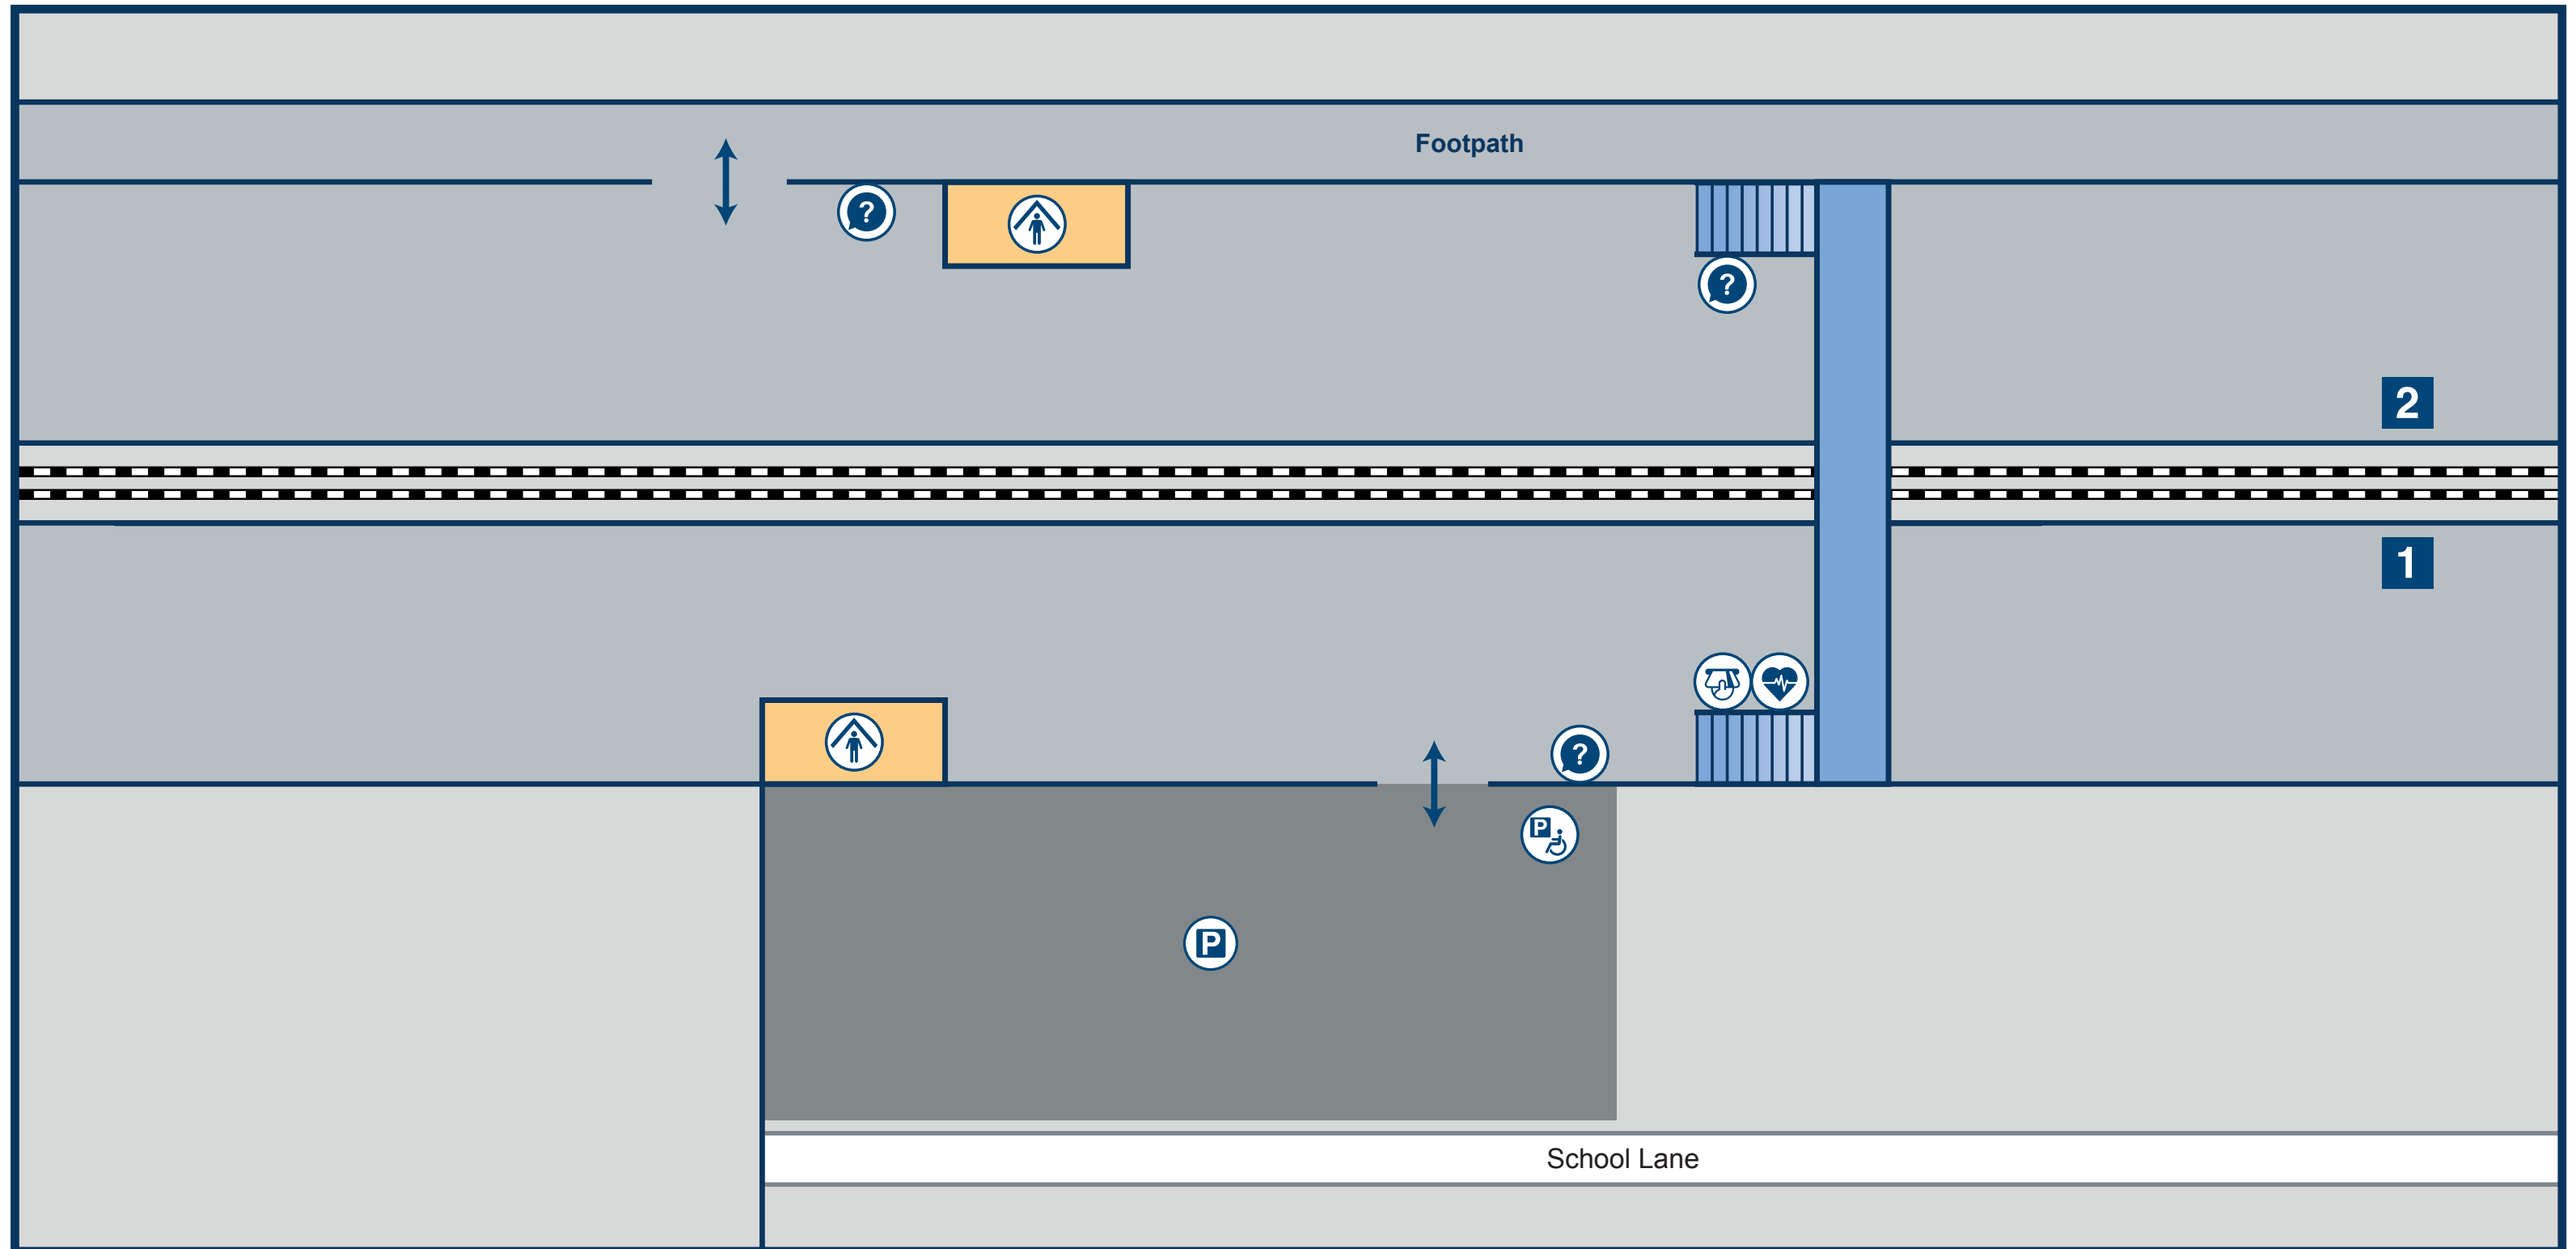

Bekesbourne Station Plan

Key

Car Park

Defibrillator

Disabled Parking

Entrance / Exit

Help Point

Platform

Shelter

Ticket Machine