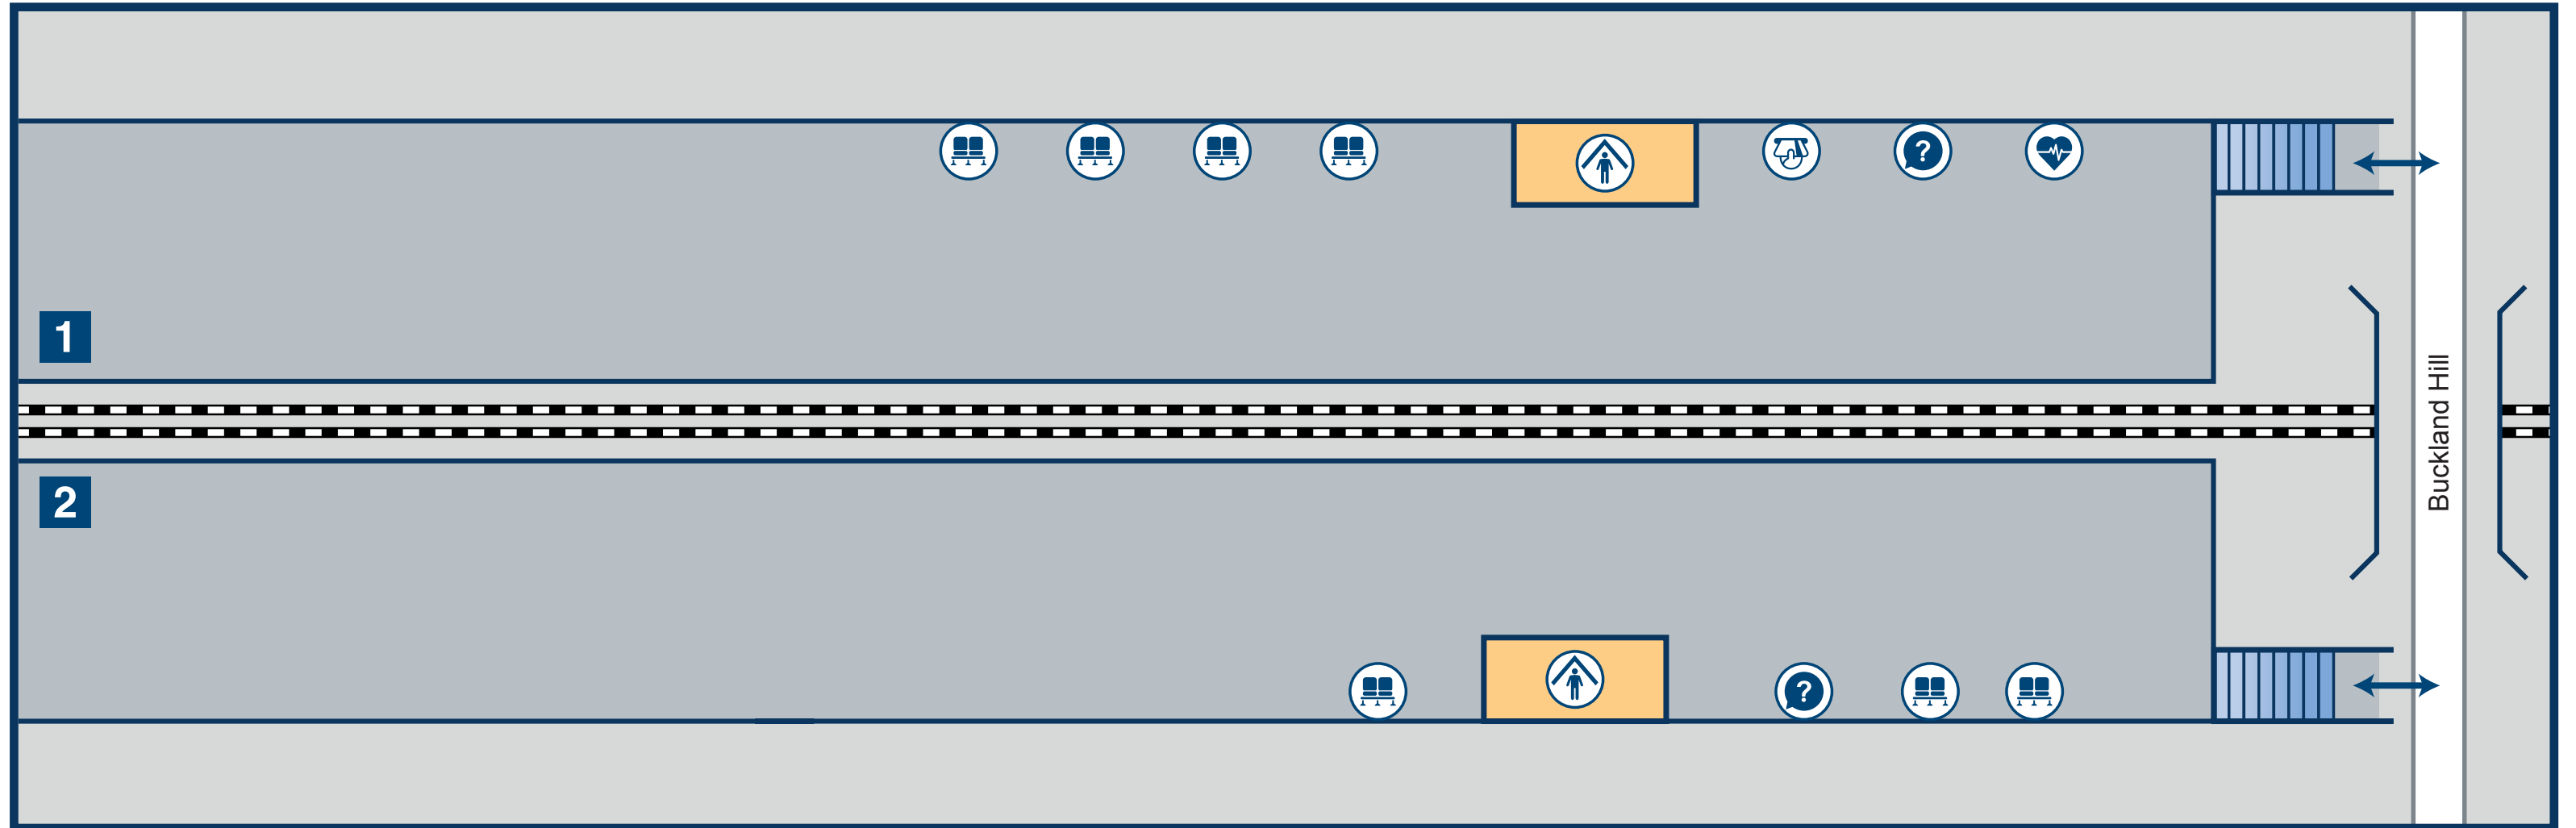

Maidstone Barracks Station Plan

Key

Defibrillator

Help Point

Seats

Ticket Machine

Entrance / Exit

Platform

Shelter