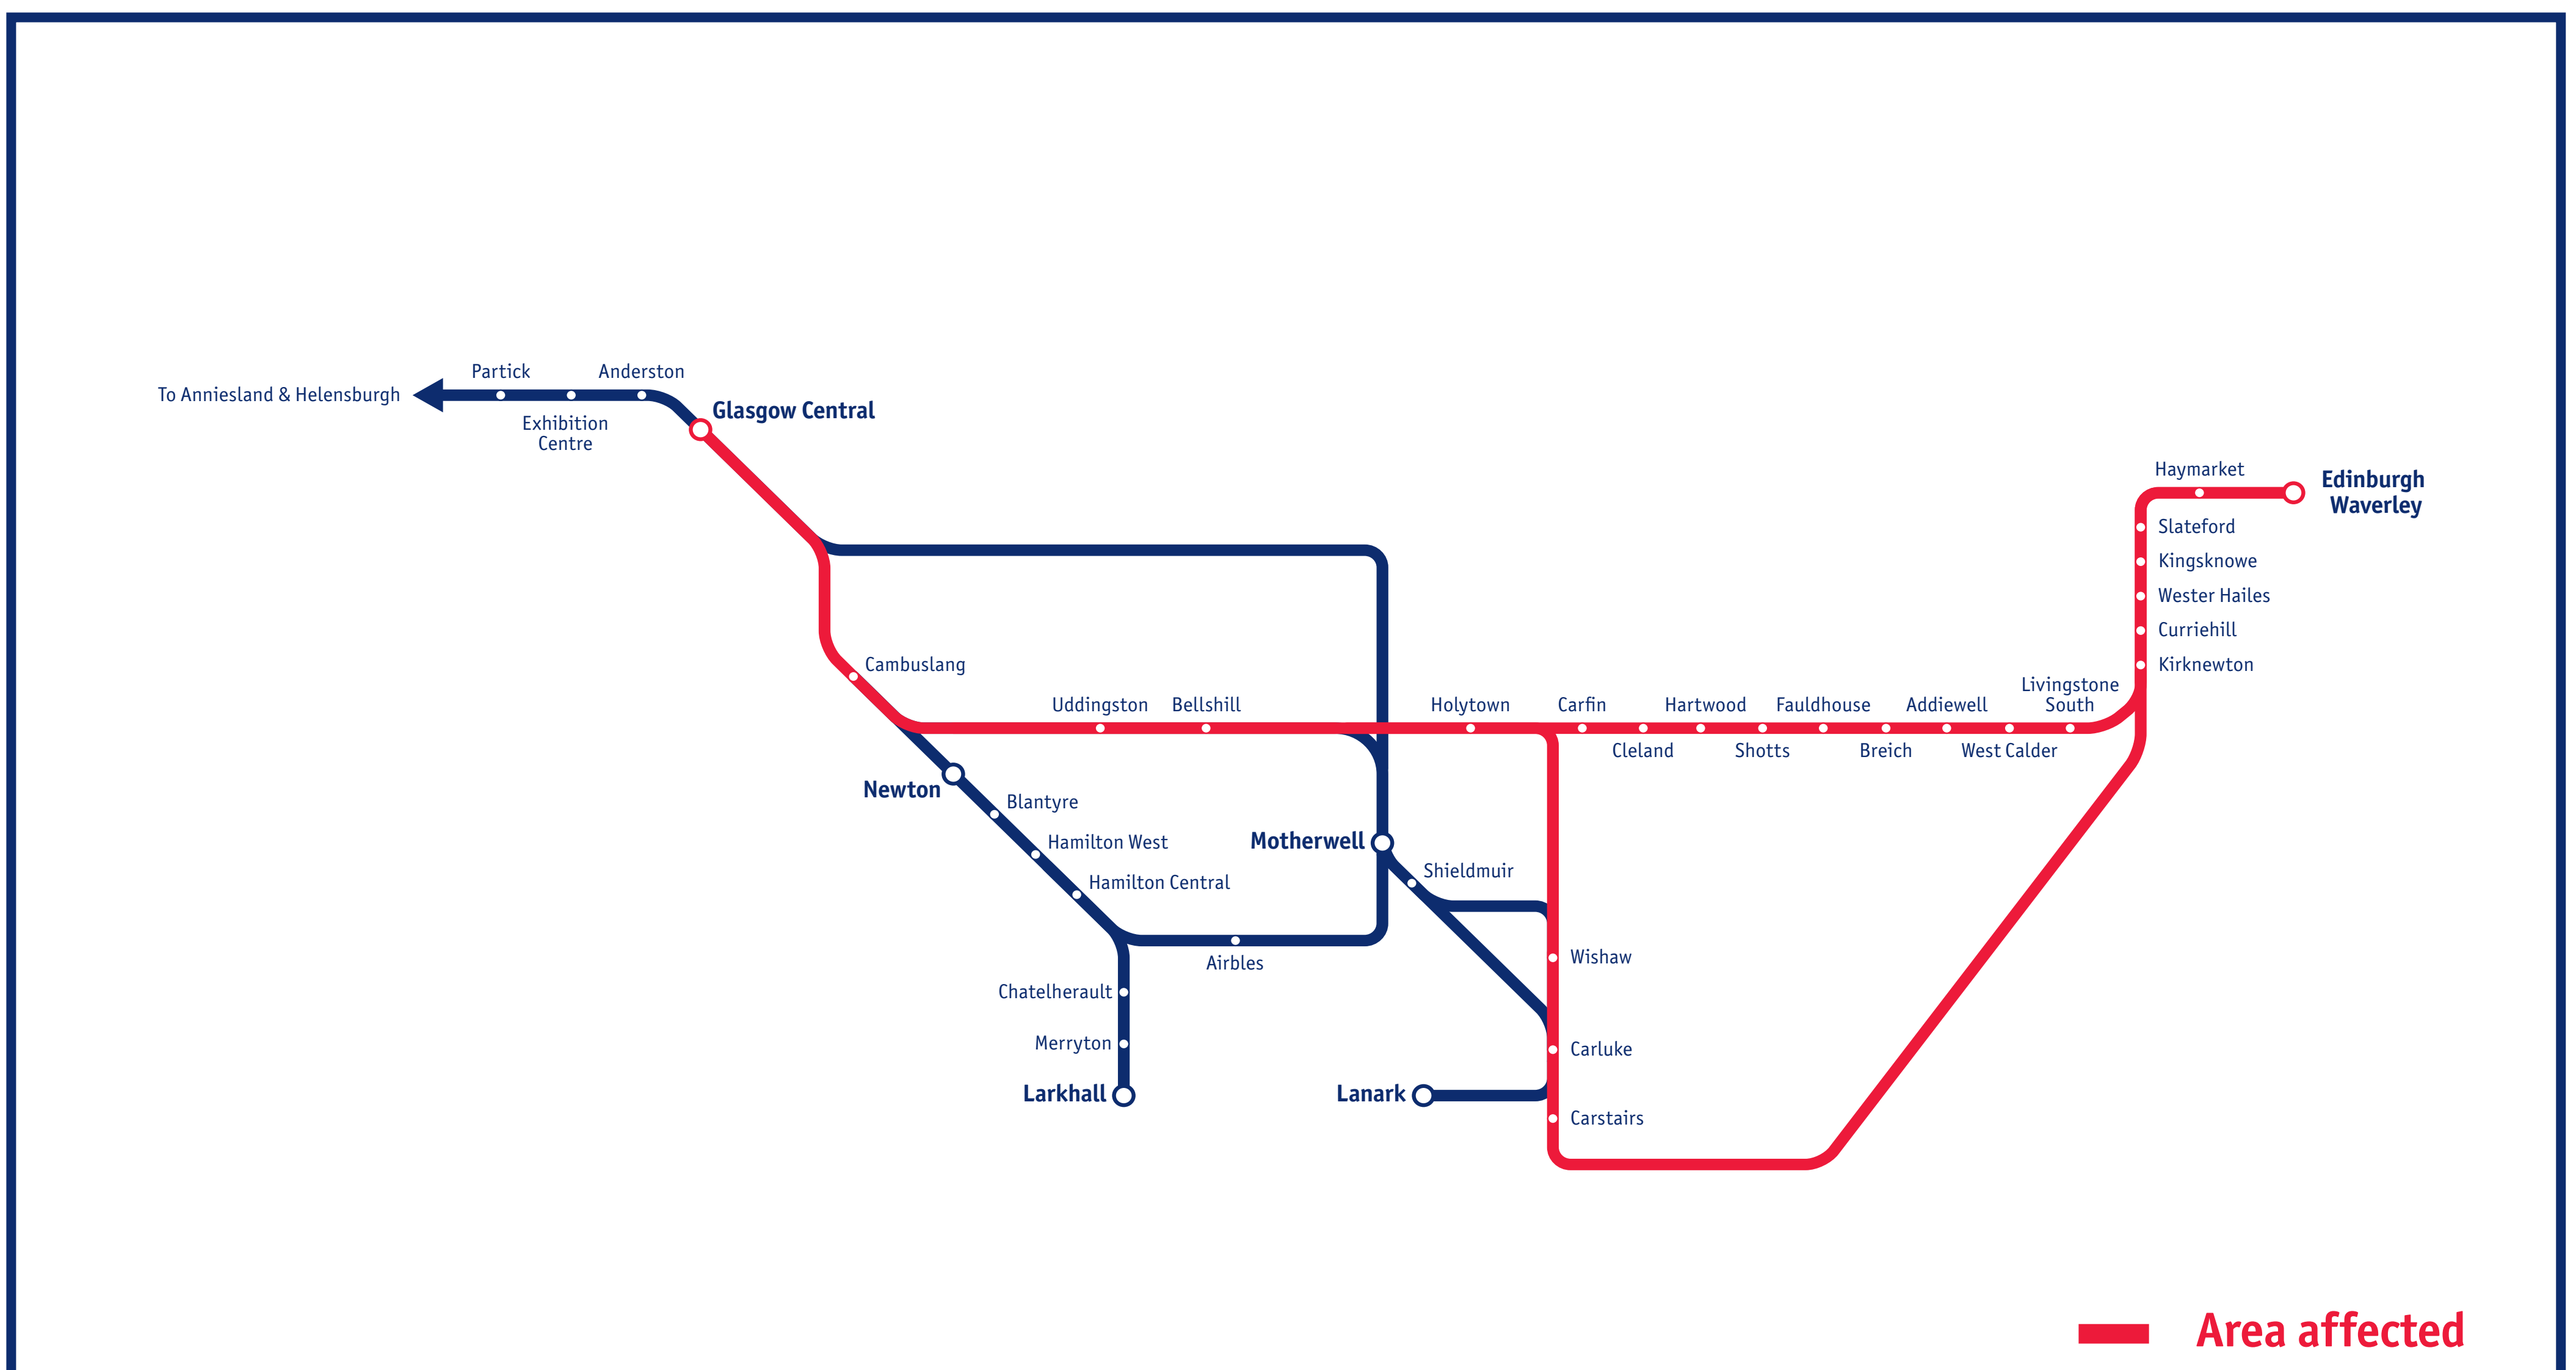

Service Alterations

Glasgow Central to Edinburgh via Shotts / Carstairs

Saturday 1 June

If you travel to / from any of the stations marked in red above, your journey may be affected as follows:

Glasgow Central to Edinburgh via Shotts

- Train services run from Glasgow Central to Shotts. Bus services replace trains calling at Edinburgh, Haymarket, Curriehill, Kirknewton, Livingston South, West Calder, Addiewell, Fauldhouse and Shotts in both directions.
- Minibuses run between Edinburgh and Kirknewton calling at Haymarket, Slateford, Kingsknowe, Westerhailes and Curriehill in both directions, this connects at Kirknewton with a larger bus going onwards to either Glasgow or Edinburgh.

Glasgow Central to Edinburgh via Carstairs

- All trains on this route are now cancelled and will be replaced by a bus
- Minibuses run between Edinburgh and Kirknewton calling at Haymarket, Slateford, Kingsknowe, Westerhailes and Curriehill in both directions, this connects at Kirknewton with a larger bus going onwards to either Glasgow or Edinburgh.

Journey times may be increased. Some journeys may not be available.

Please visit www.scotrail.co.uk or download our app to check your own journey.