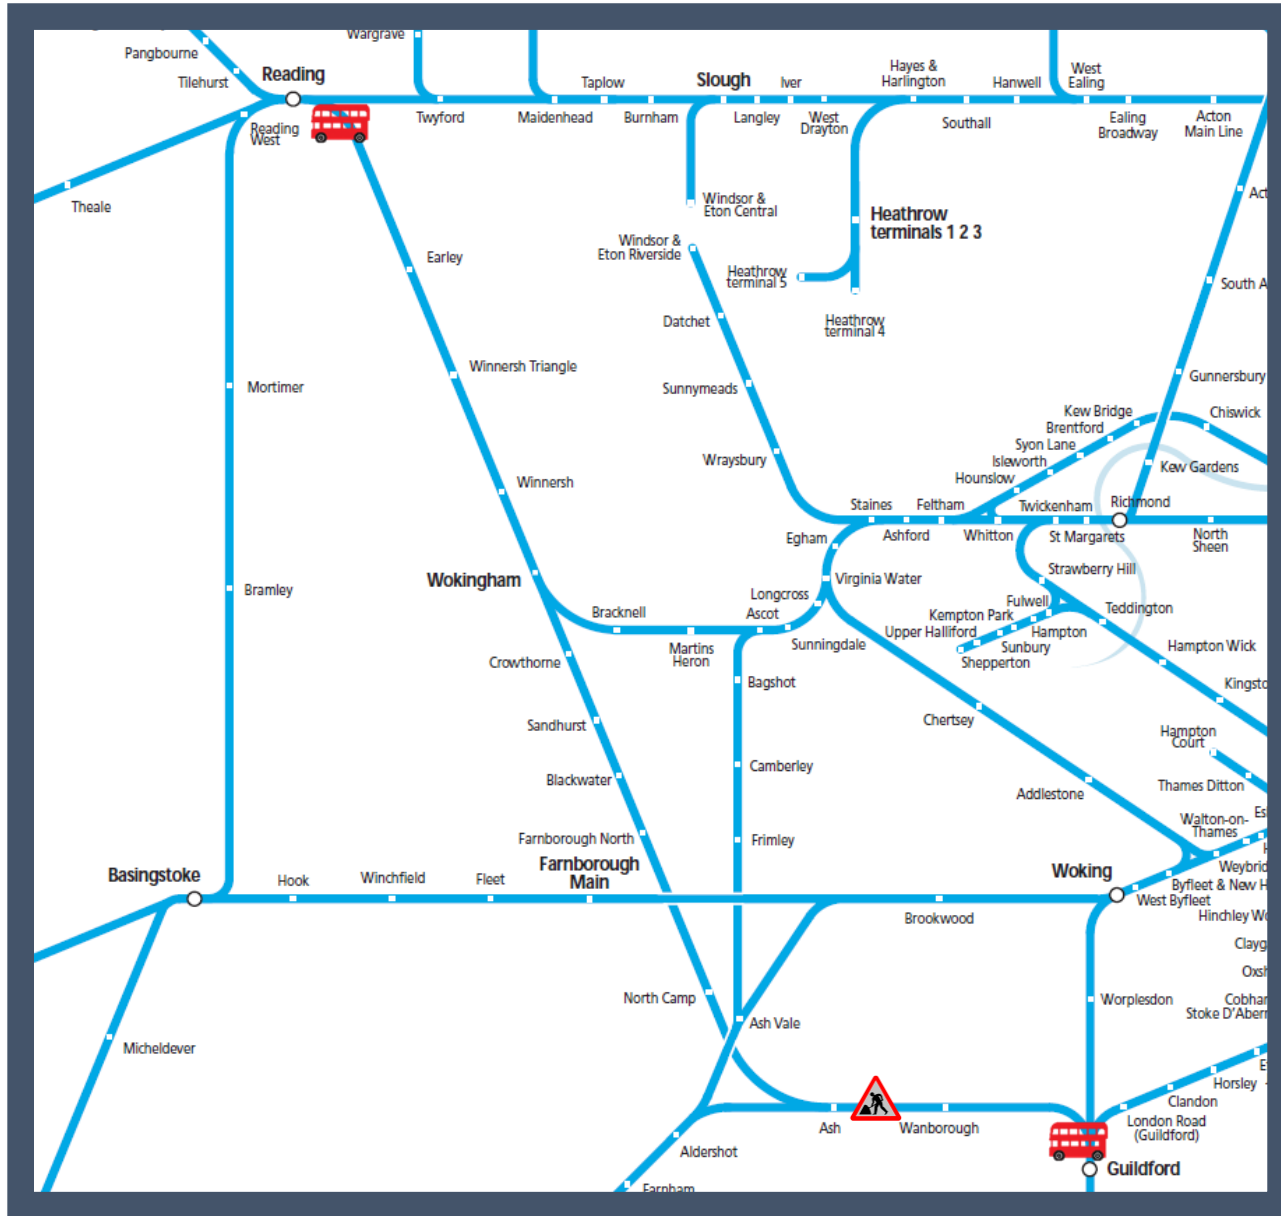

# Buses replace trains between Reading and Guildford

TOC affected: Great Western Railway

**Key:**

	Engineering Works
	Bus Replacement Services