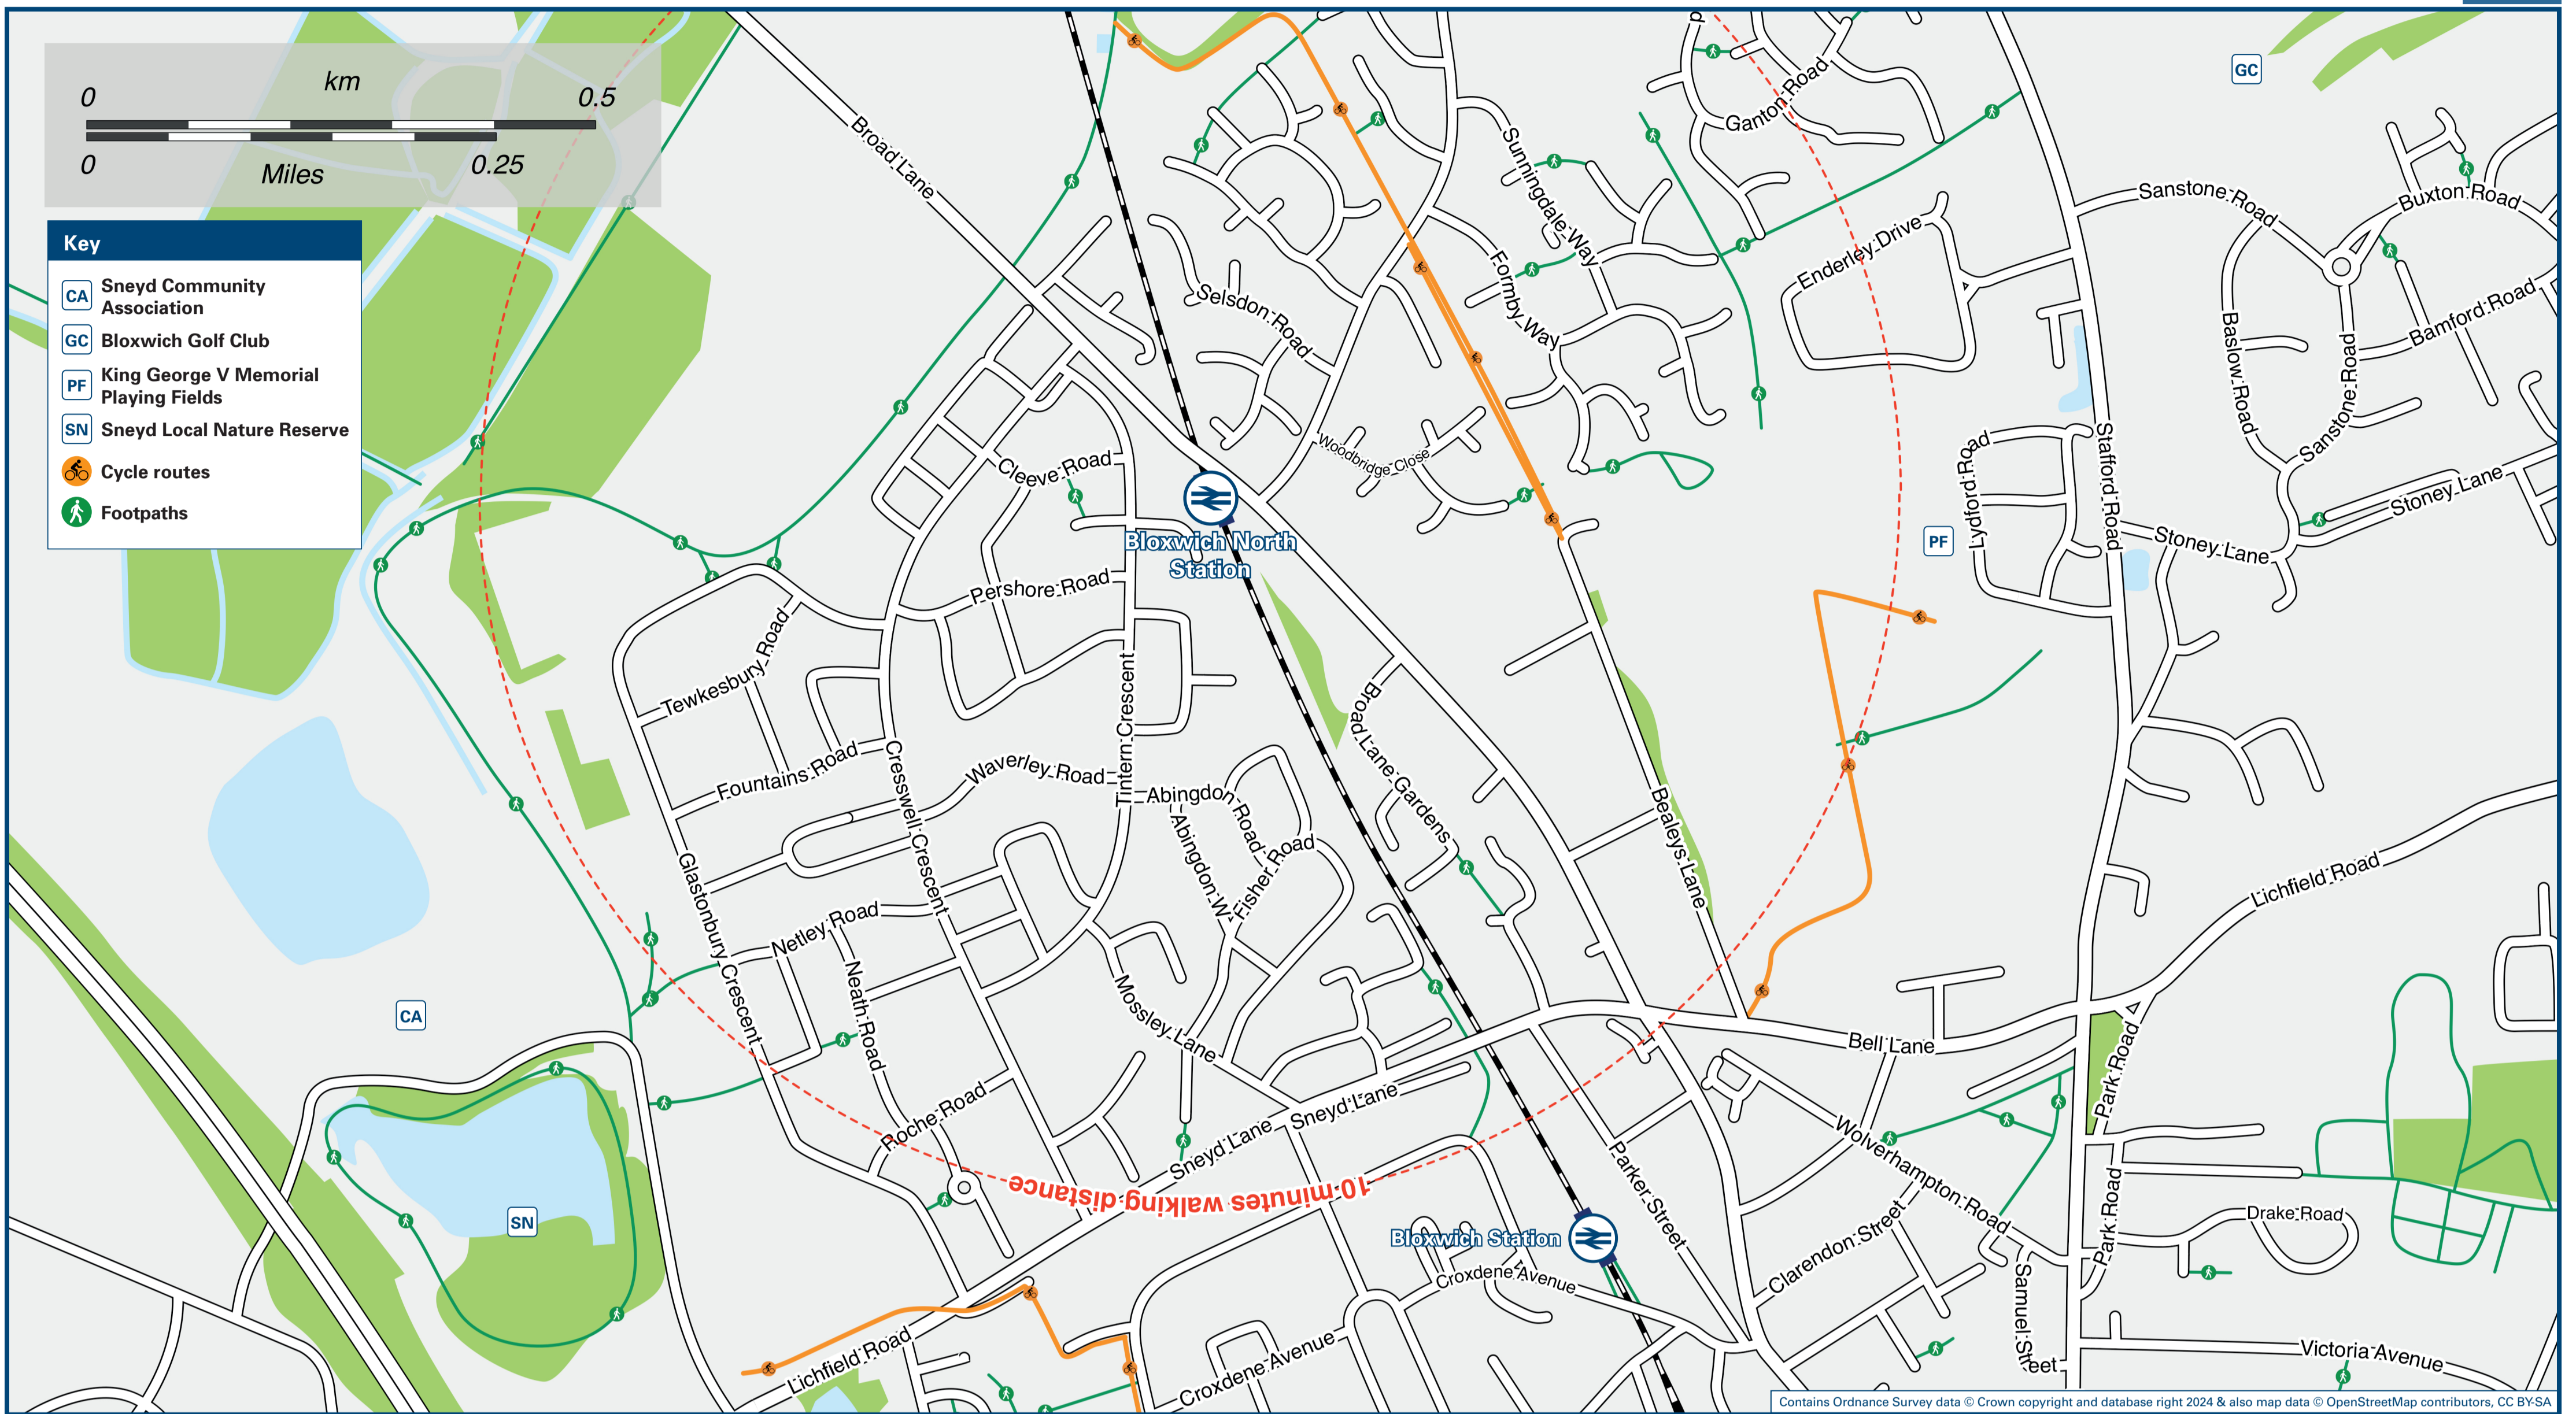

Bloxwich North Station

Onward Travel Information

Local area map