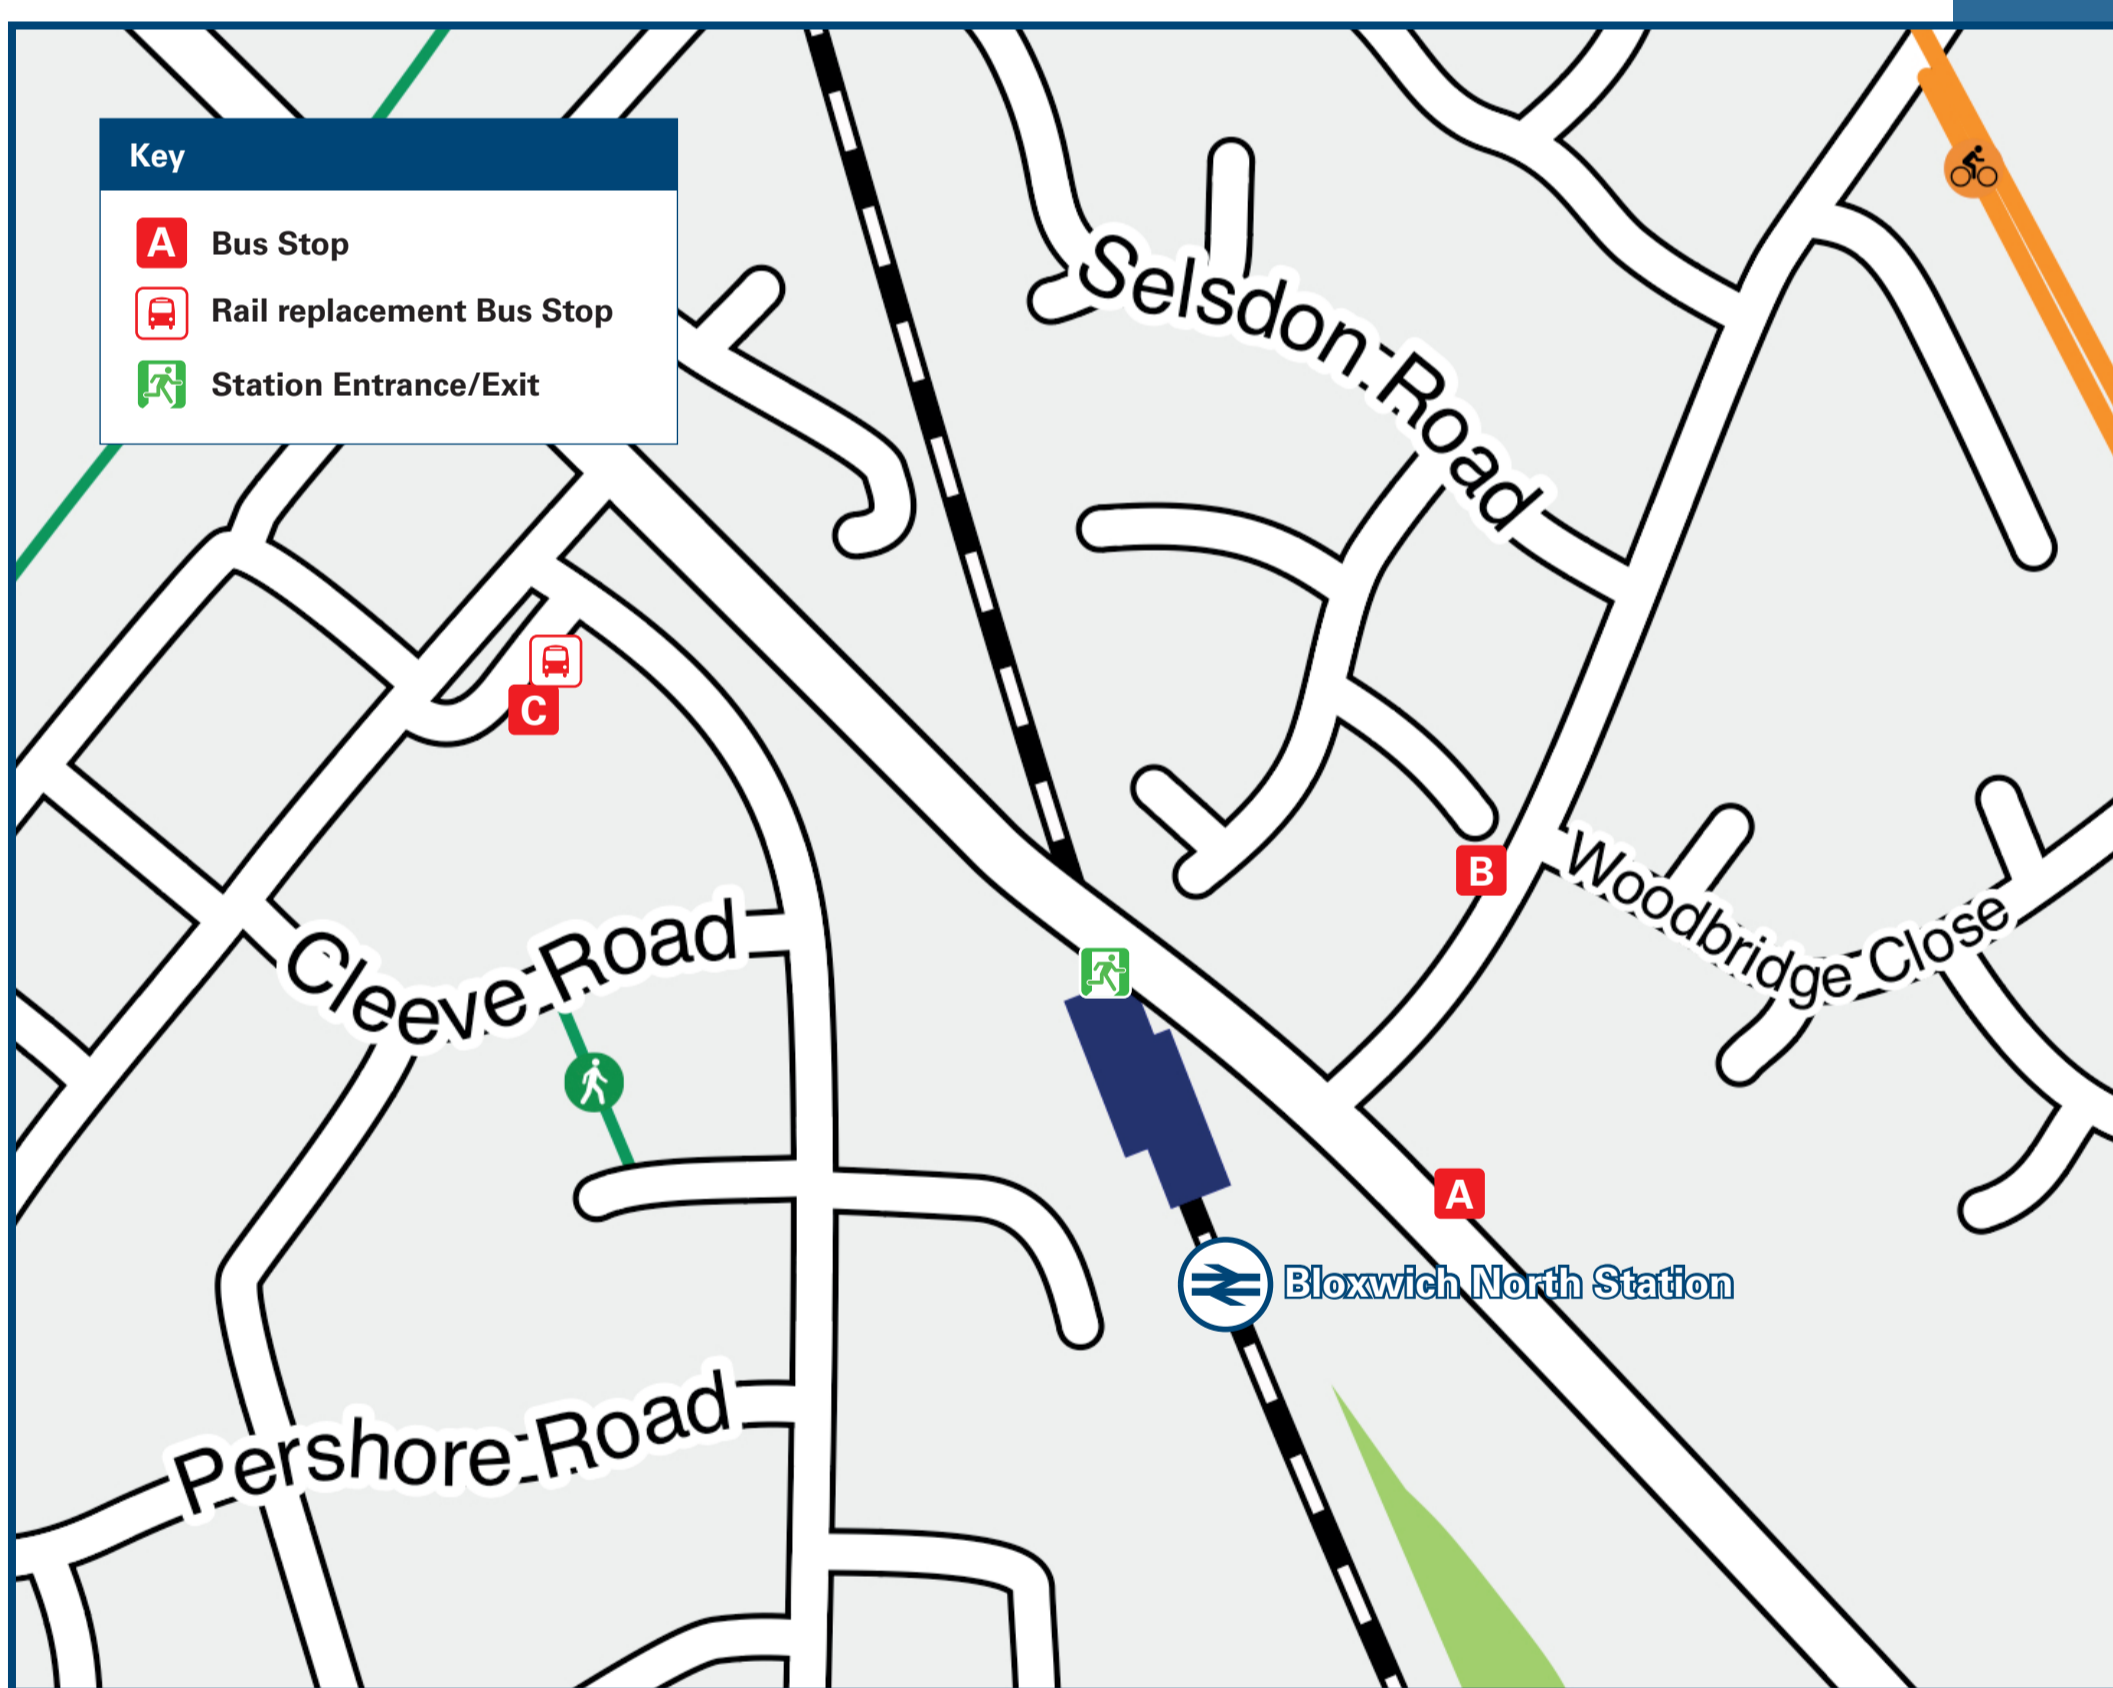

Buses

Rail replacement buses/coaches depart from the bus stop on Cresswell Crescent, near the junction with Tintern Crescent. Please check the destination of the vehicle before boarding.

Main destinations by bus

(Data correct at July 2024)

DESTINATION	BUS ROUTES	BUS STOP
Birchills	X51	A
	31	C
Bloxwich (High Street)	X51	A
	31	C
Bloxwich Hospital	X51	A
	31	C
Cannock (McArthur Glen Designer Outlet)	X51	B
Cannock (Town Centre)	X51	B
Churchbridge	X51	B
Landywood	X51	B
Leamore	X51	A
	31	C
Walsall	X51	A
	31	C

Notes

Bus routes 31 & X51 operate daily services, Mondays to Sundays.
For bus times and days of operation please see bus stop timetables or contact Traveline
 Direct train services operate to this destination from this Station.

Taxis

Bloxwich North Station has no taxi rank or cab office. Advance booking is essential, please consider using the following local operators: (Inclusion of this number doesn't represent any endorsement of the taxi firm)

Bloxwich Radio
01922 405 564

Pinfold Taxis
01922 496 262

247 Cars
01922 247 247

Further information about all onward travel

Local Cycle Info www.tfwm.org.uk/plan-your-journey/ways-to-travel/cycling-and-walking For more information about cycle routes.	National Cycle Info sustrans.org.uk Sustrans is the UK's leading sustainable transport charity.	Bus Times See timetable displays at bus stops. www.traveline.info 0871 200 22 33 call cost 13p per minute plus your phone company's access charge	NextBuses Find the bus times for your stop. Search for a bus stop by entering a postcode, street & town or a stop name & town.	PlusBus plusbus.info A discount price 'bus pass' that you buy with your train ticket. It gives you unlimited bus travel around your chosen town, on participating buses.

National Rail Enquiries

Online nationalrail.co.uk	NRE App Free National Rail Enquiries app for iOS and Android	Social Media facebook.com/nationalrailenq @nationalrailenq	Alert Me You can sign up to Alert Me messages on the National Rail Enquiries website where you can receive train and platform notifications directly to your smart phone. nationalrail.co.uk/alertme	Contact Centre 03457 48 49 50 Calls cost no more than calls to geographic numbers (01 or 02) and may be recorded.	PlusBike nationalrail.co.uk/plusbike For more information.

National Rail
Britain's train companies working together